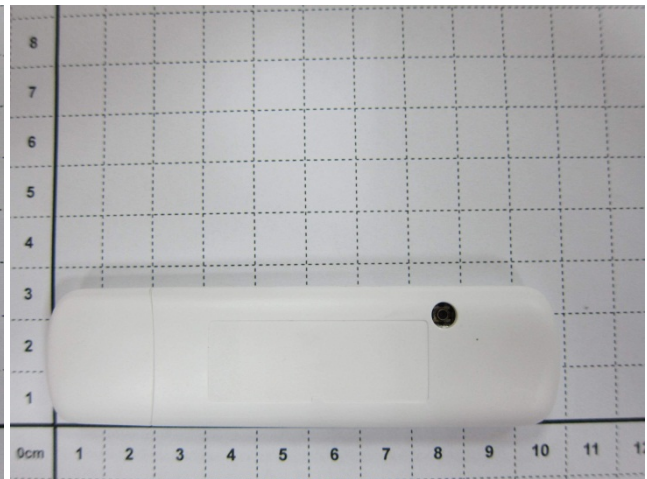

### Appendix D. Product Photos

## Appendix E. Test Setup Photos

Direct Laptop Plug-in for USB Configuration 1  
Horizontal Up with Phantom 0.5 cm Gap

USB Cable Plug-in for USB Configuration 2  
Horizontal Down with Phantom 0.5 cm Gap

Direct Laptop Plug-in for USB Configuration 3  
Vertical Front with Phantom 0.5 cm Gap

USB Cable Plug-in for USB Configuration 4  
Vertical Back with Phantom 0.5 cm Gap

Direct Laptop Plug-in for USB Configuration 5  
Tip Mode with Phantom 0.5 cm Gap