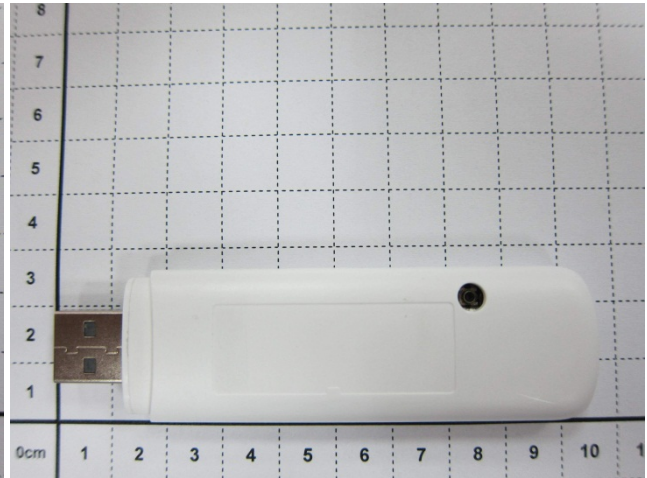

### Appendix D. Product Photos

## Appendix E. Test Setup Photos

Direct Laptop Plug-in for USB Configuration 1  
Horizontal Up with Phantom 0.5 cm Gap

USB Cable Plug-in for USB Configuration 2  
Horizontal Down with Phantom 0.5 cm Gap

Direct Laptop Plug-in for USB Configuration 3  
Vertical Front with Phantom 0.5 cm Gap

USB Cable Plug-in for USB Configuration 4  
Vertical Back with Phantom 0.5 cm Gap

Direct Laptop Plug-in for USB Configuration 5  
Tip Mode with Phantom 0.5 cm Gap