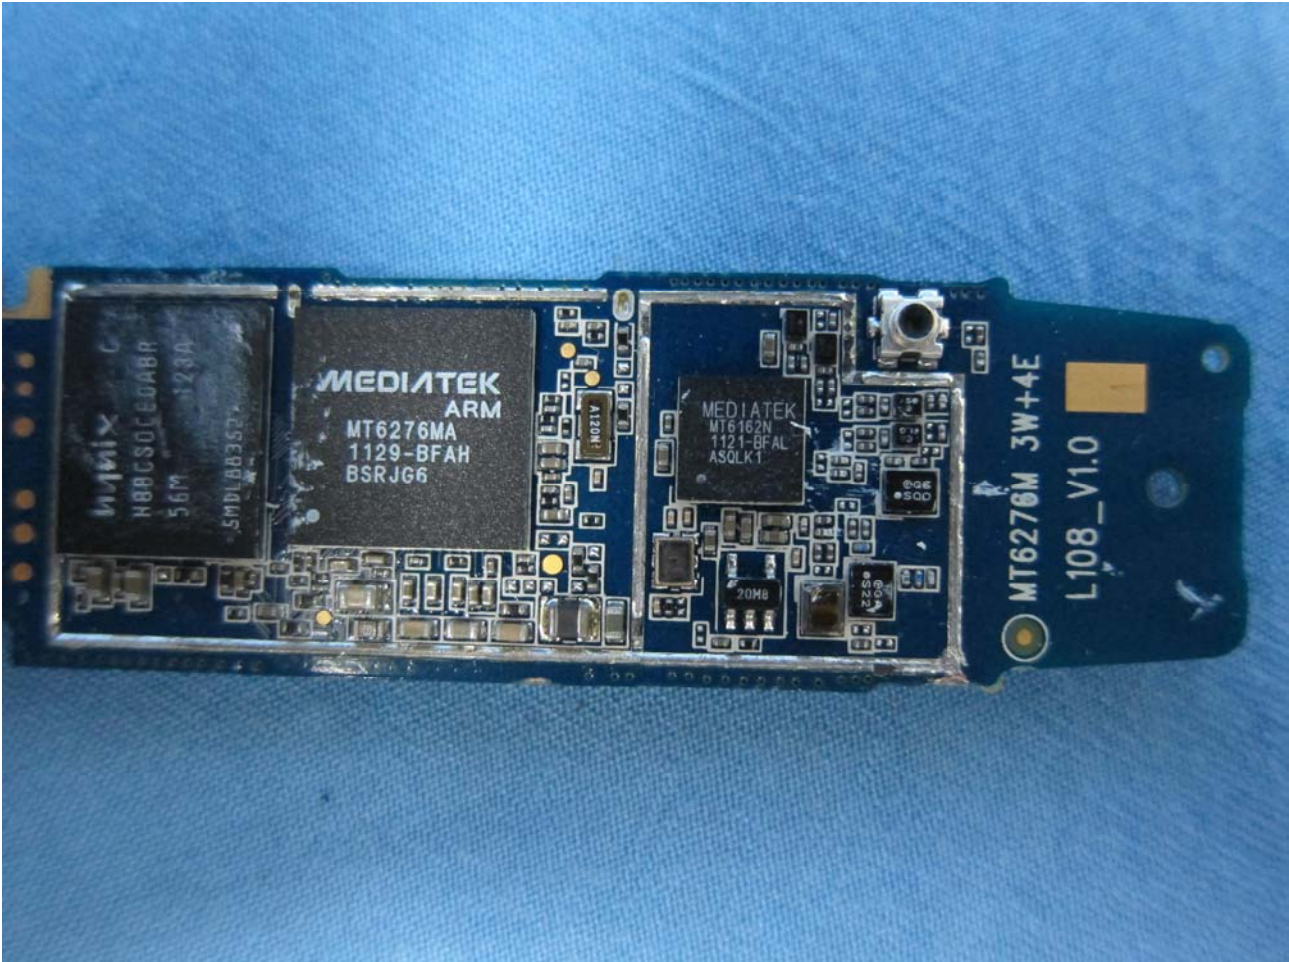

Brand Name: D-Link / Model Name: DWM-156