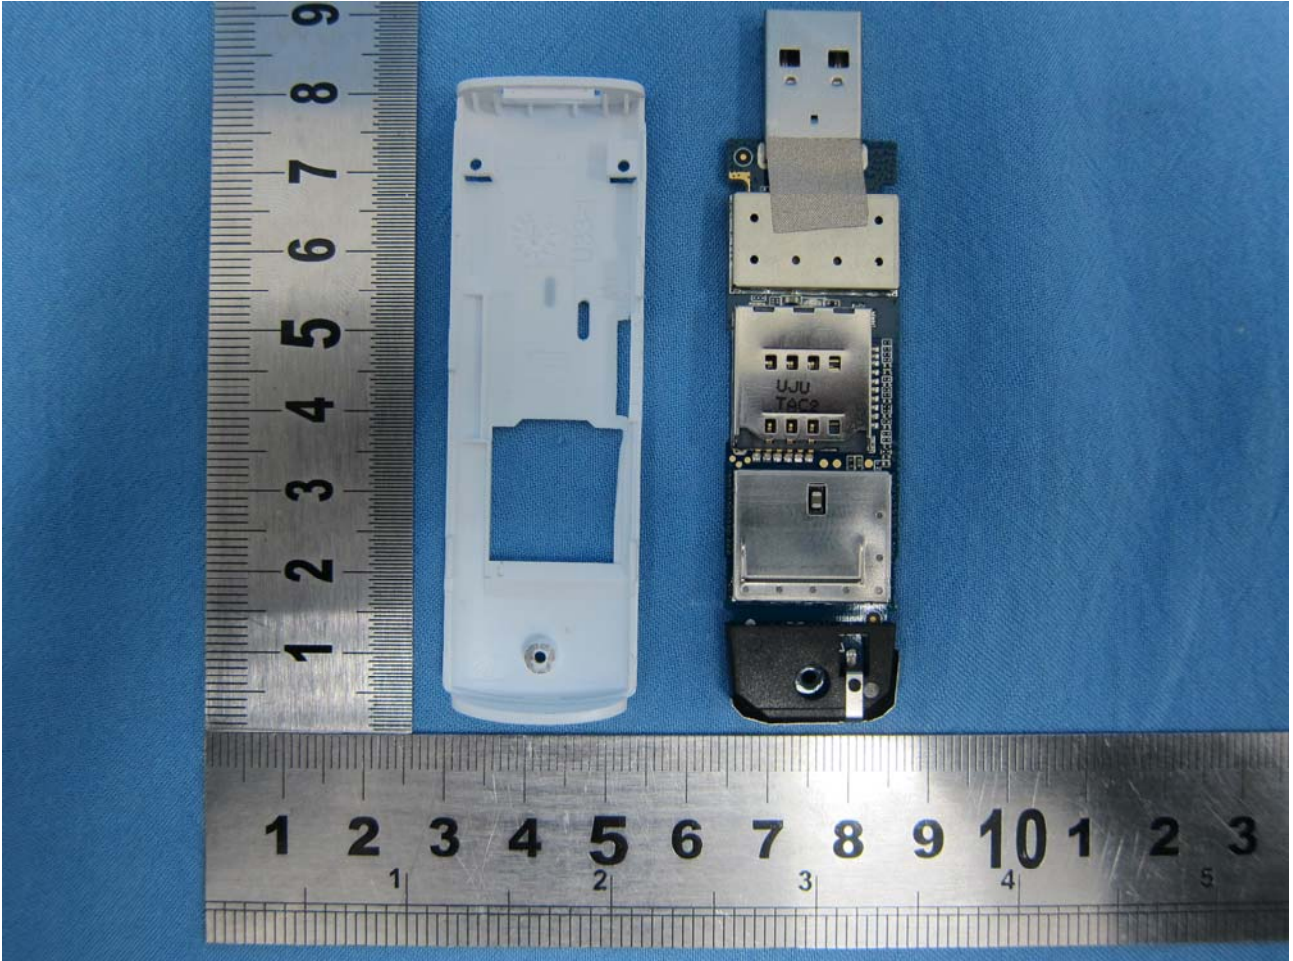

2. Internal Photograph of EUT

Brand Name: D-Link / Model Name: DWM-156

Brand Name: D-Link / Model Name: DWM-156

Brand Name: D-Link / Model Name: DWM-156

Brand Name: D-Link / Model Name: DWM-156

Brand Name: D-Link / Model Name: DWM-156

Brand Name: D-Link / Model Name: DWM-156

Brand Name: D-Link / Model Name: DWM-156

Brand Name: D-Link / Model Name: DWM-156

Brand Name: D-Link / Model Name: DWM-156

Brand Name: D-Link / Model Name: DWM-156