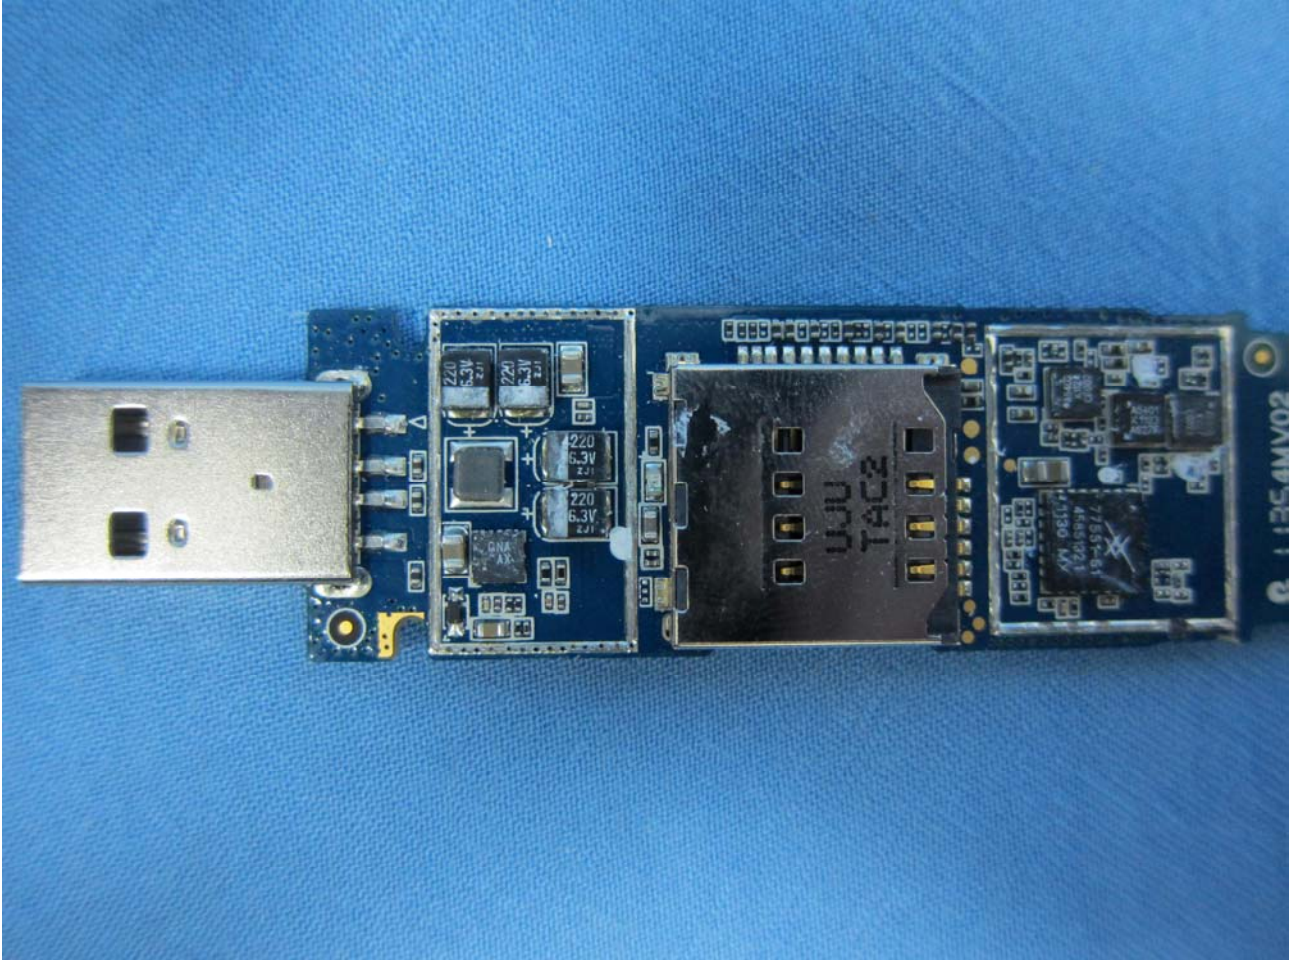

Brand Name: D-Link / Model Name: DWM-156