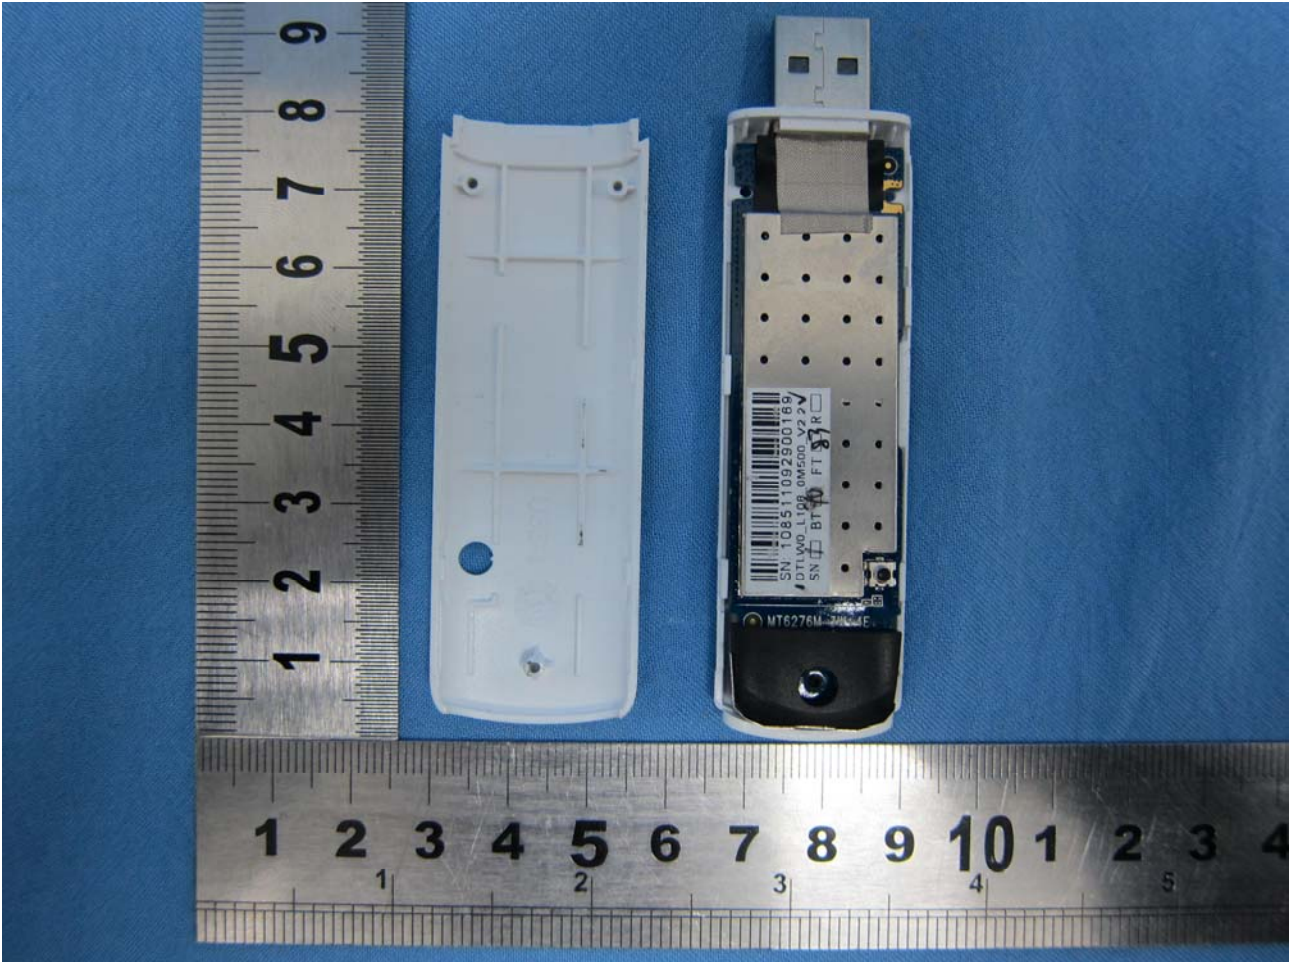

2. Internal Photograph of EUT

Brand Name: D-Link / Model Name: DWM-156

Brand Name: D-Link / Model Name: DWM-156

Brand Name: D-Link / Model Name: DWM-156

Brand Name: D-Link / Model Name: DWM-156

Brand Name: D-Link / Model Name: DWM-156

Brand Name: D-Link / Model Name: DWM-156

Brand Name: D-Link / Model Name: DWM-156

Brand Name: D-Link / Model Name: DWM-156

Brand Name: D-Link / Model Name: DWM-156

Brand Name: D-Link / Model Name: DWM-156