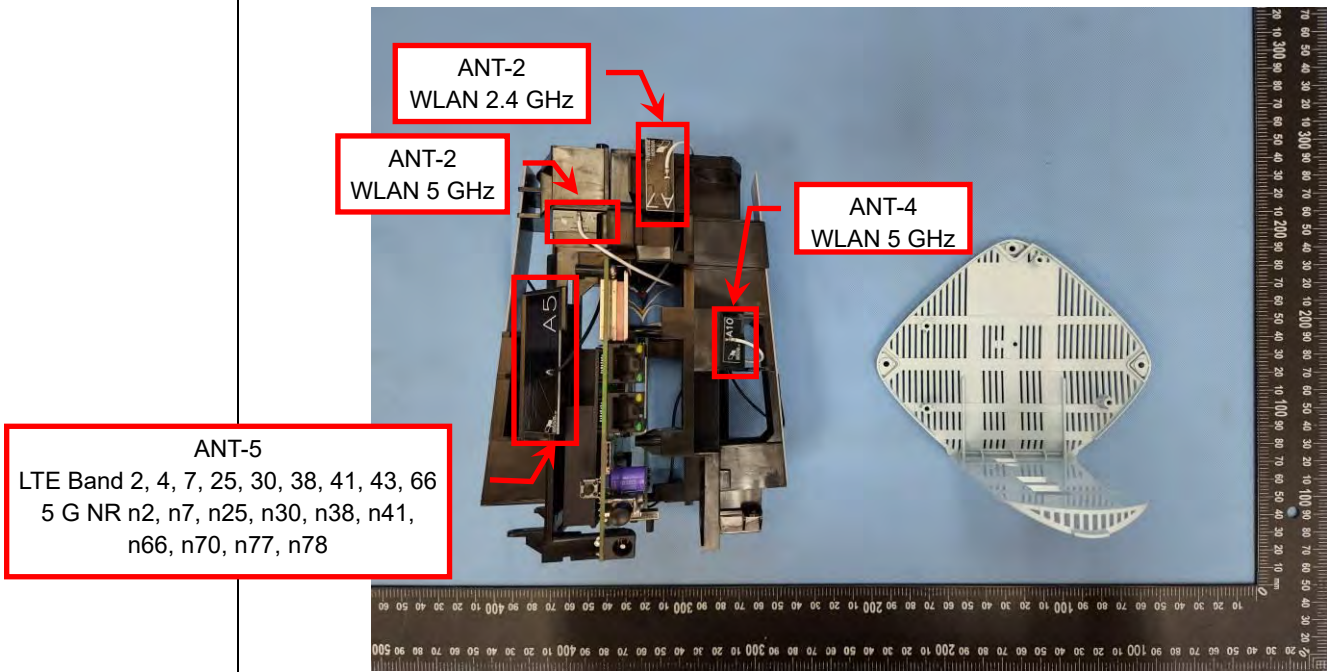

Internal Photos

Model Number: RG520NA1G530

EUT Photo (1)

EUT Photo (2)

EUT Photo (3)

EUT Photo (4)

EUT Photo (5)

EUT Photo (6)

EUT Photo (15)

EUT Photo (16)

EUT Photo (17)

EUT Photo (18)

EUT Photo (19)

EUT Photo (20)

EUT Photo (21)

ANT-2
 LTE Band 2, 4, 5, 7, 12, 13, 14, 17, 25, 26,
 38, 41, 43, 66, 71
 5 G NR n2, n5, n7, n12, n13, n14, n25, n26,
 n30, n38, n41, n66, n70, n71, n77, n78