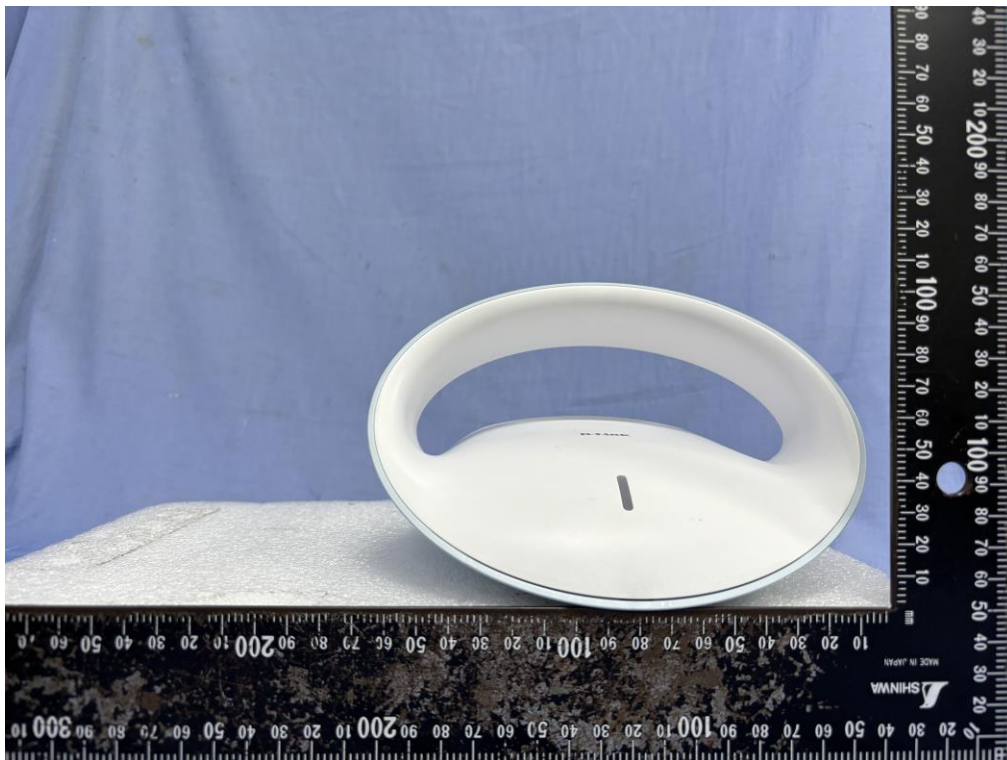

APPENDIX 1 - PHOTOGRAPHS OF EUT EXTERNAL PHOTOGRAPHS OF EUT

Cable

Adapter (AMIGO / AMS200-1201500F)

Adapter (AMIGO / AMS200-1201500FU)