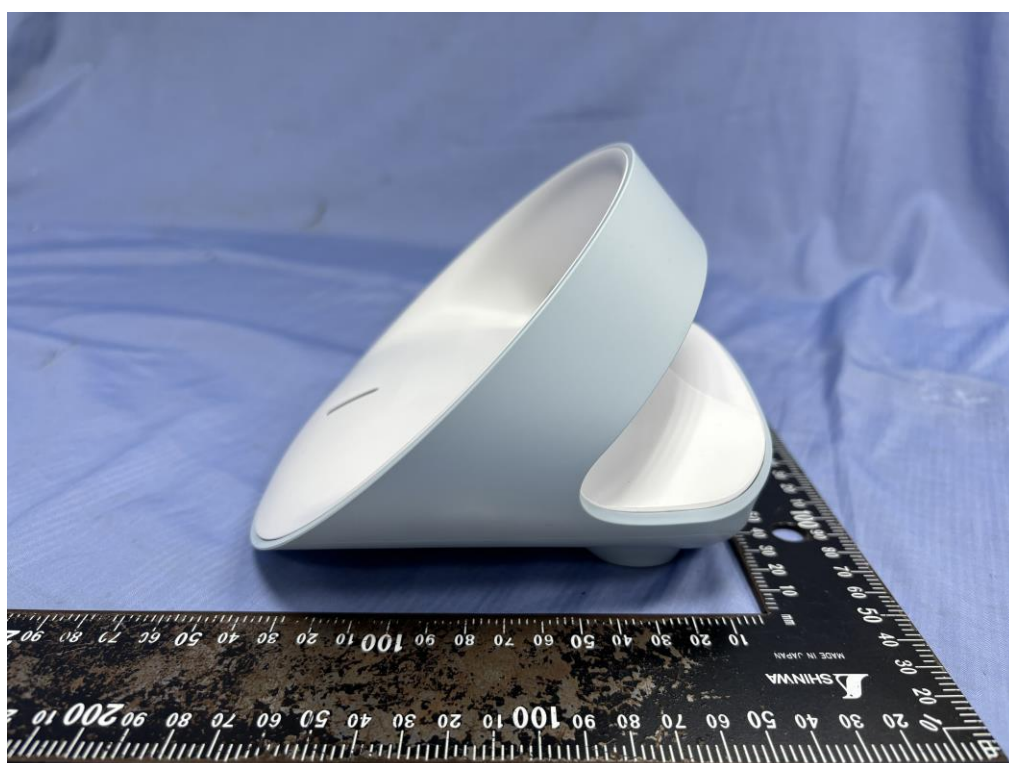

APPENDIX 1 - PHOTOGRAPHS OF EUT EXTERNAL PHOTOGRAPHS OF EUT

Cable

Adapter (AMIGO / AMS200-1201500F)

Adapter (AMIGO / AMS200-1201500FU)