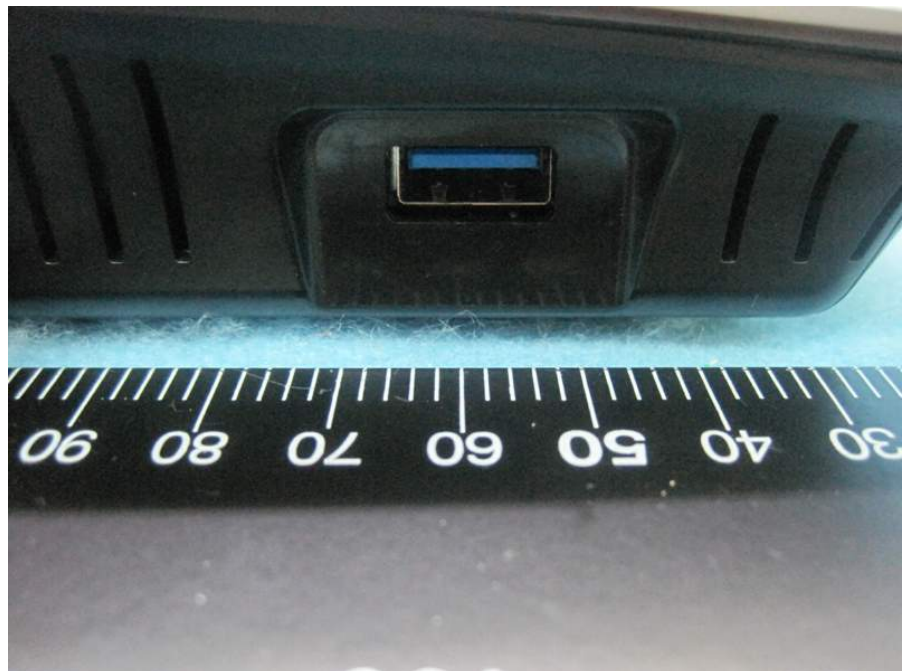

Photographs of EUT

Model No. DIR-880LW
(Color of housing: White)

Model No. DIR-880L
(Color of housing: Black)

Ant. 1

Model No. C037-510901-A

Ant. 2

Model No. C037-511311-A

Ant. 3