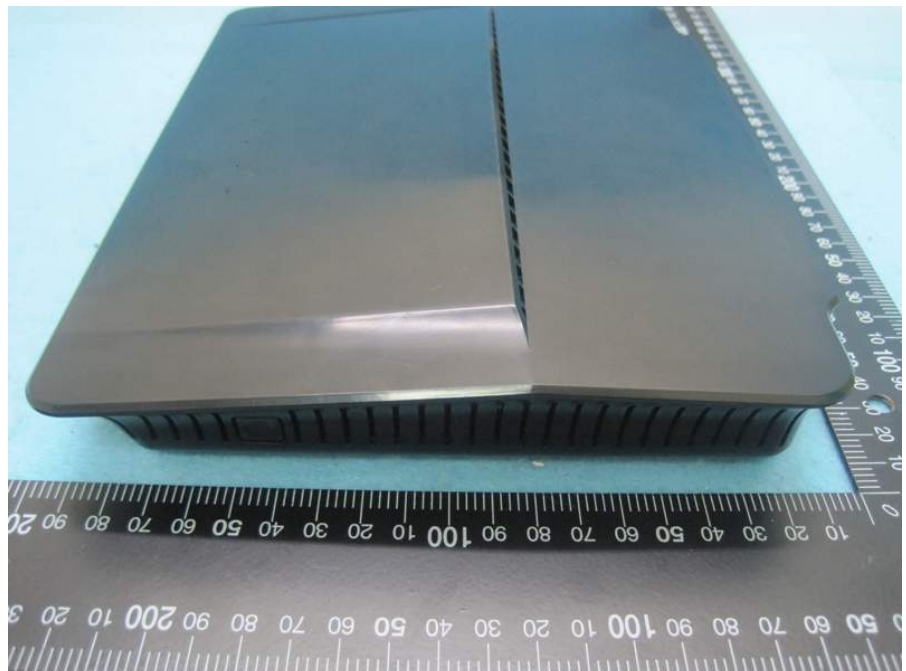

Photographs of EUT

Model No. DIR-880LW
(Color of housing: White)

Model No. DIR-880L
(Color of housing: Black)

Ant. 1

Model No. C037-510901-A

Ant. 2

Model No. C037-511311-A

Ant. 3

Model No. C037-511313-A

Power Adapter
Model No. WA-36C12R

Plug