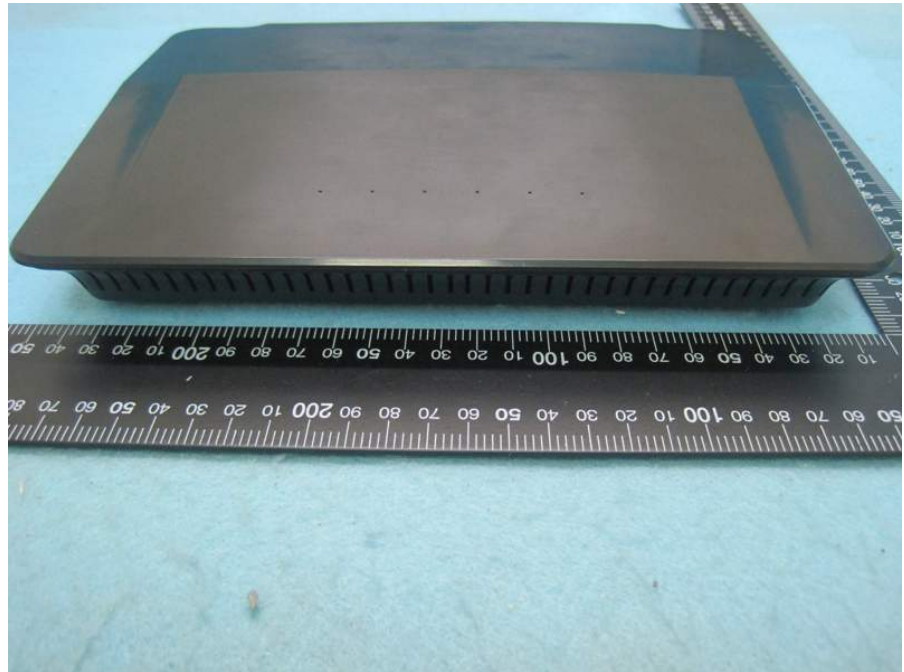

Photographs of EUT

Model No. DIR-880LW
(Color of housing: White)

Model No. DIR-880L
(Color of housing: Black)

Ant. 1

Model No. C037-510901-A

Ant. 2

Model No. C037-511311-A

Ant. 3

Model No. C037-511313-A

Power Adapter
Model No. WA-36C12R

Plug