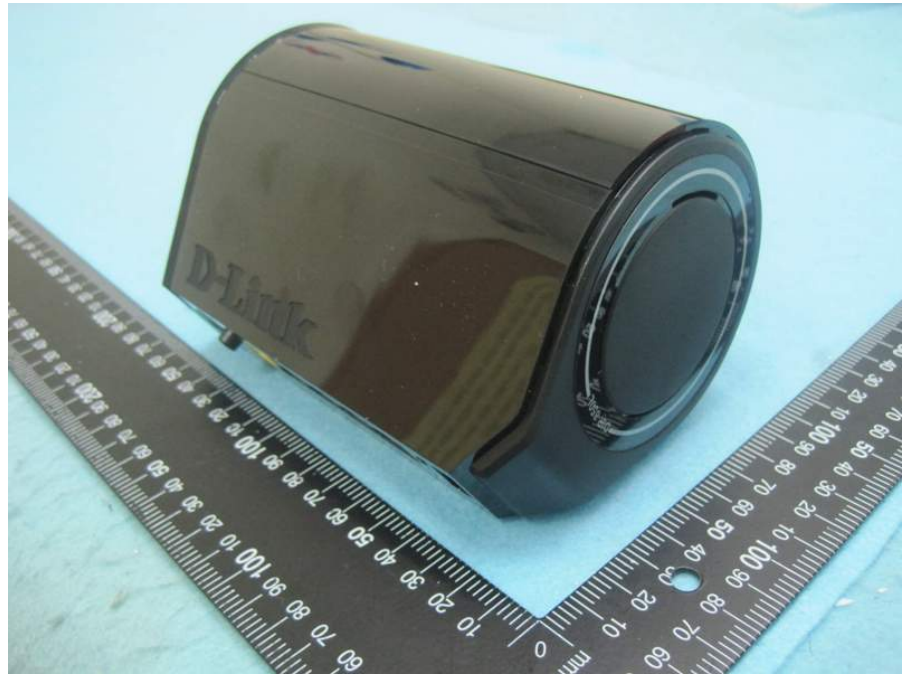

Photographs of EUT

Adapter

Brand: D-Link

Model: AMS3-1201500FU