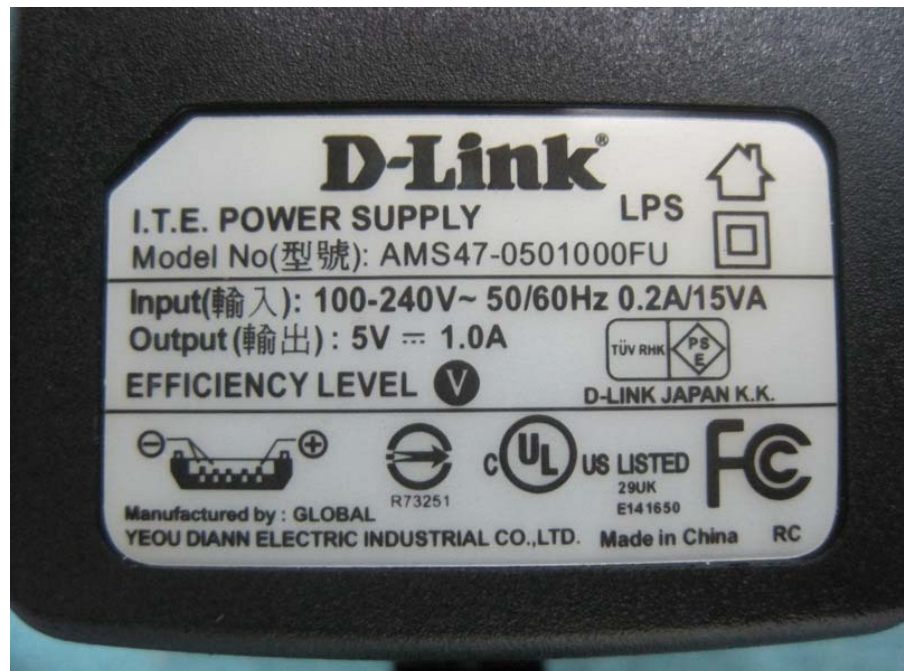

Photographs of EUT

Adapter 1

Brand: D-Link

Model: AMS47-0501000FU

Adapter 2
Brand: D-Link
Model: F05W-050100SPAU