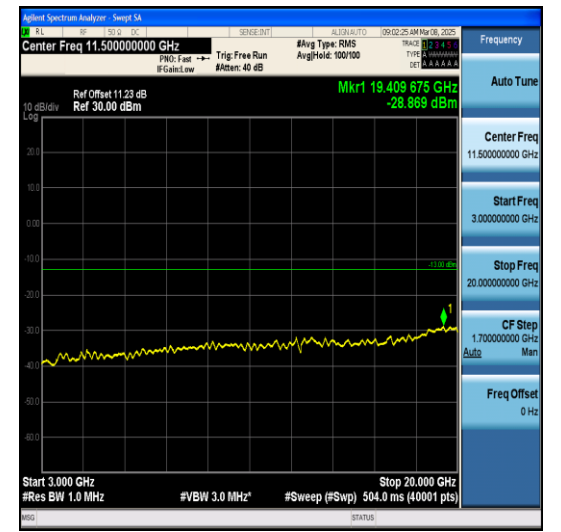

Band4-15MHz-QPSK-20175-1RB#0-1000~3000-PASS

Band4-15MHz-QPSK-20175-1RB#0-3000~20000-PASS

Band4-15MHz-QPSK-20325-1RB#0-0.009~0.15-PASS

Band4-15MHz-QPSK-20325-1RB#0-0.15~30-PASS

LTE Band 5 Test Graphs