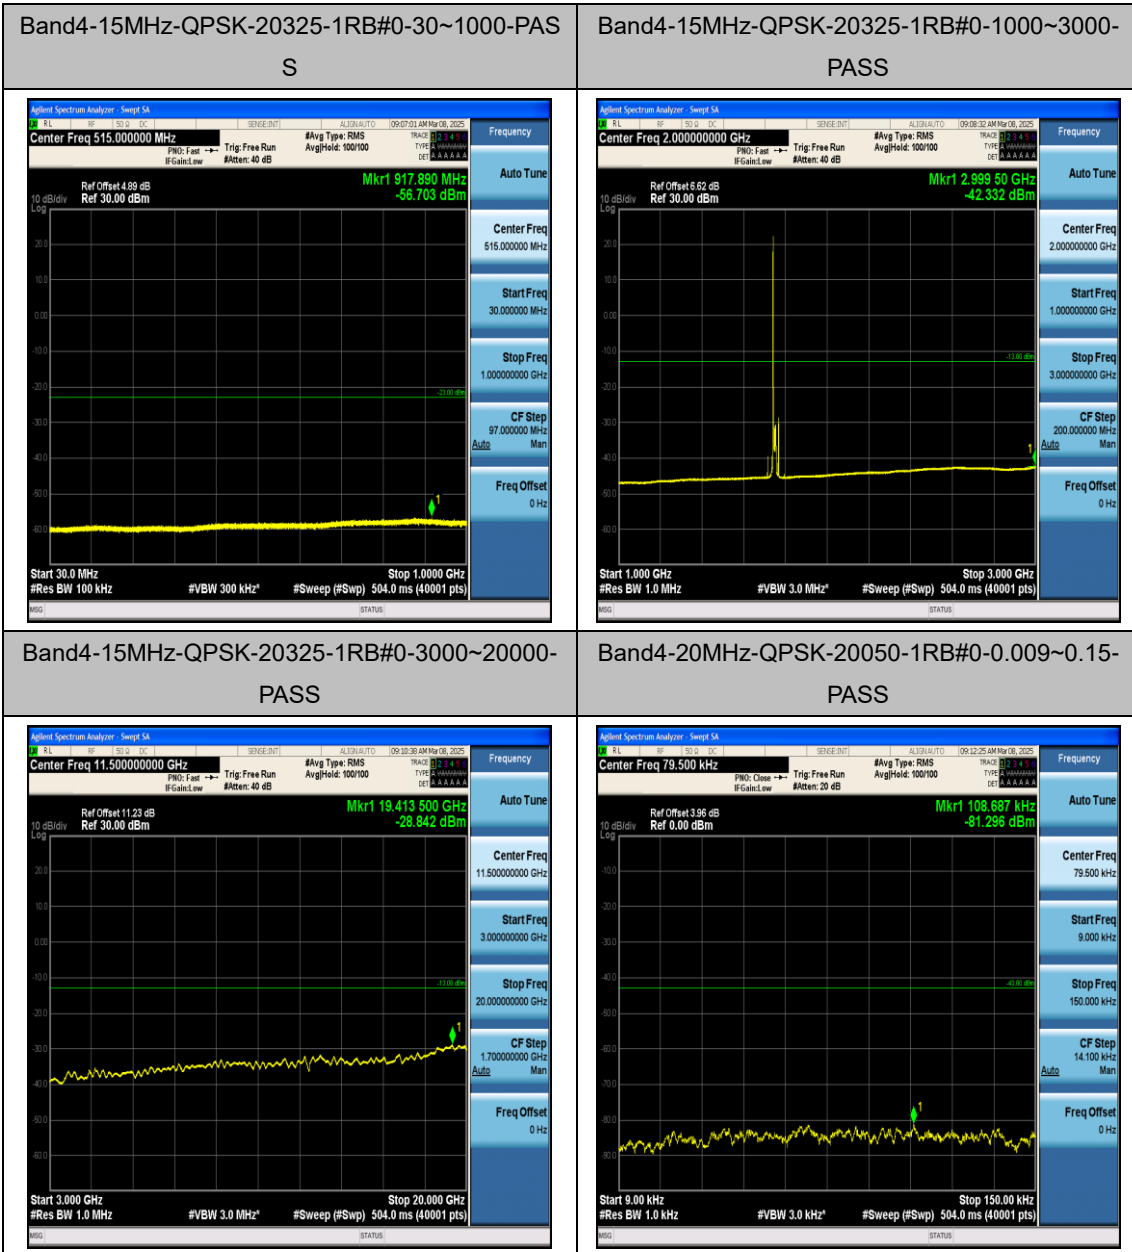

Band4-15MHz-QPSK-20175-1RB#0-1000~3000-PASS

Band4-15MHz-QPSK-20175-1RB#0-3000~20000-PASS

Band4-15MHz-QPSK-20325-1RB#0-0.009~0.15-PASS

Band4-15MHz-QPSK-20325-1RB#0-0.15~30-PASS

LTE Band 5 Test Graphs