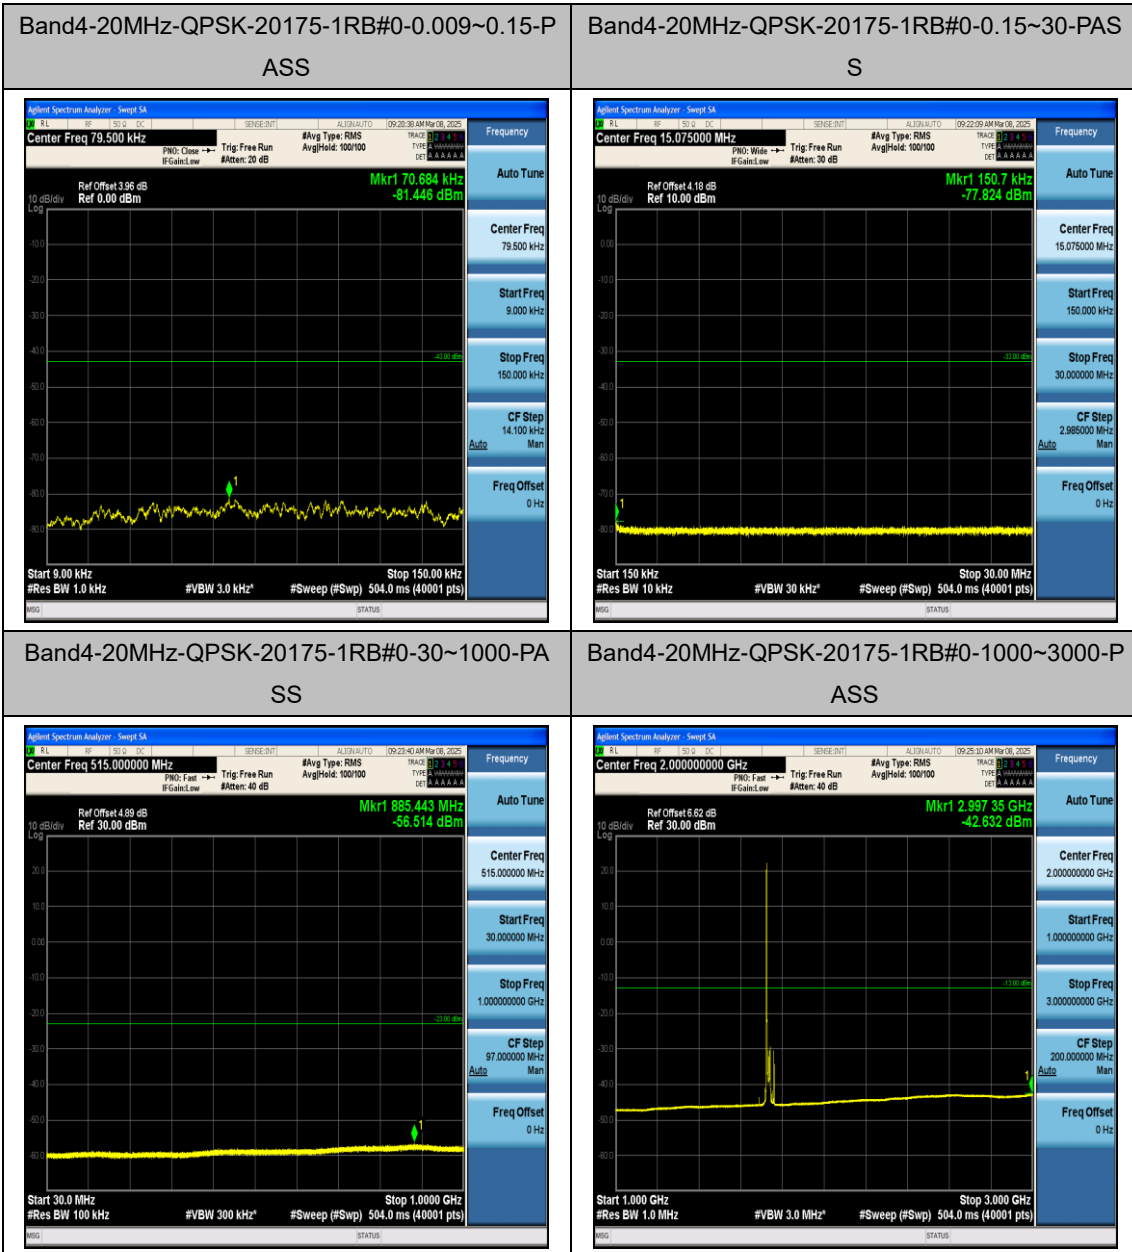

Band4-15MHz-QPSK-20175-1RB#0-1000~3000-PASS

Band4-15MHz-QPSK-20175-1RB#0-3000~20000-PASS

Band4-15MHz-QPSK-20325-1RB#0-0.009~0.15-PASS

Band4-15MHz-QPSK-20325-1RB#0-0.15~30-PASS

LTE Band 5 Test Graphs