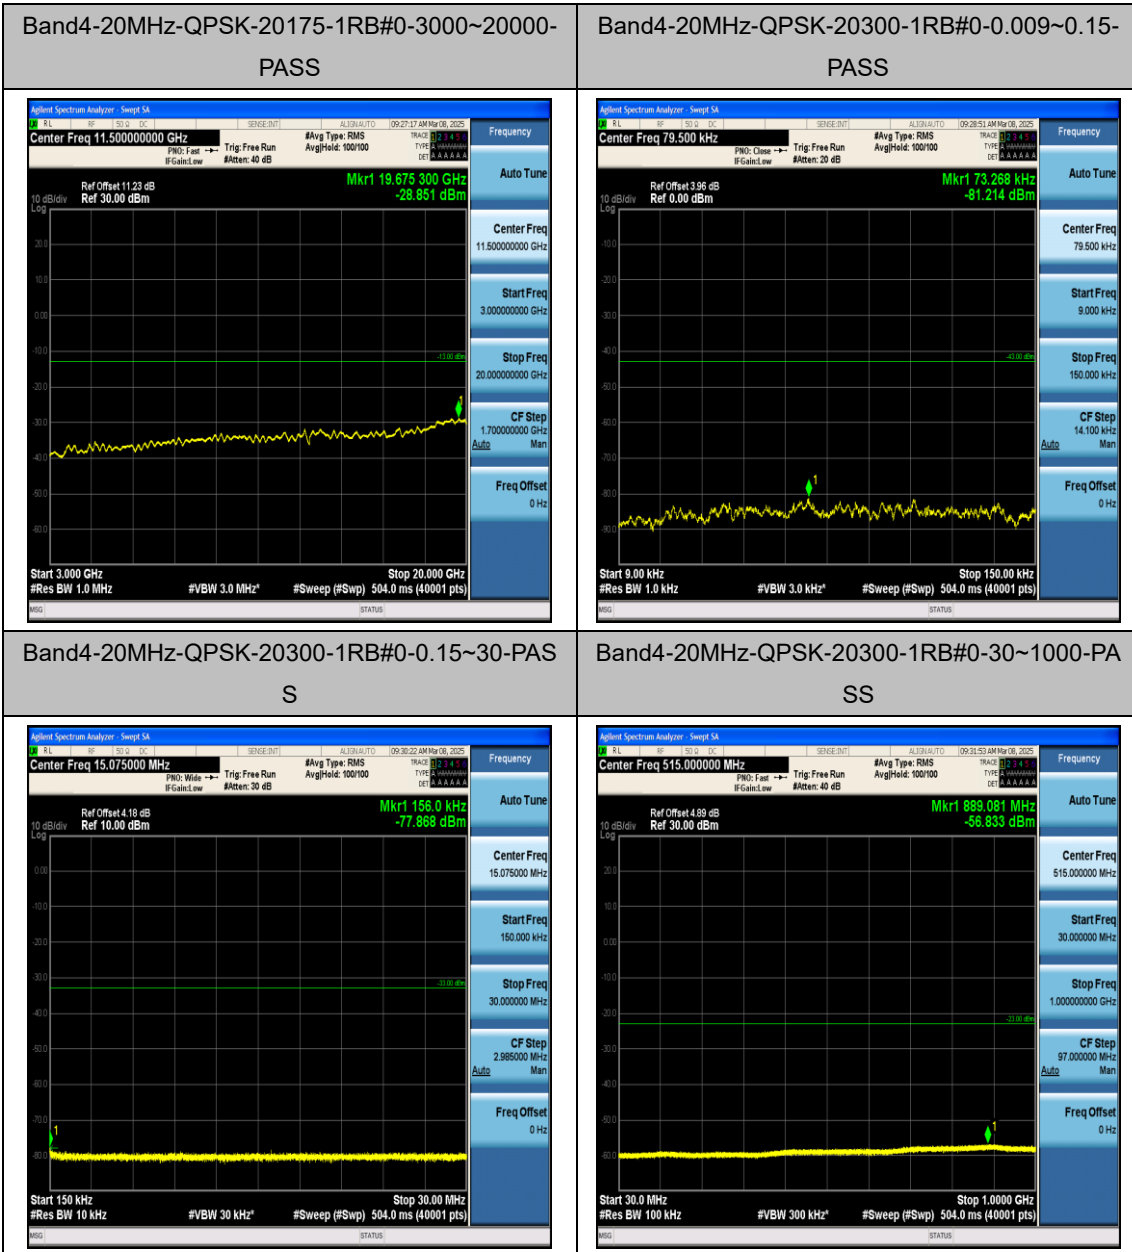

Band4-15MHz-QPSK-20175-1RB#0-1000~3000-PASS

Band4-15MHz-QPSK-20175-1RB#0-3000~20000-PASS

Band4-15MHz-QPSK-20325-1RB#0-0.009~0.15-PASS

Band4-15MHz-QPSK-20325-1RB#0-0.15~30-PASS

LTE Band 5 Test Graphs