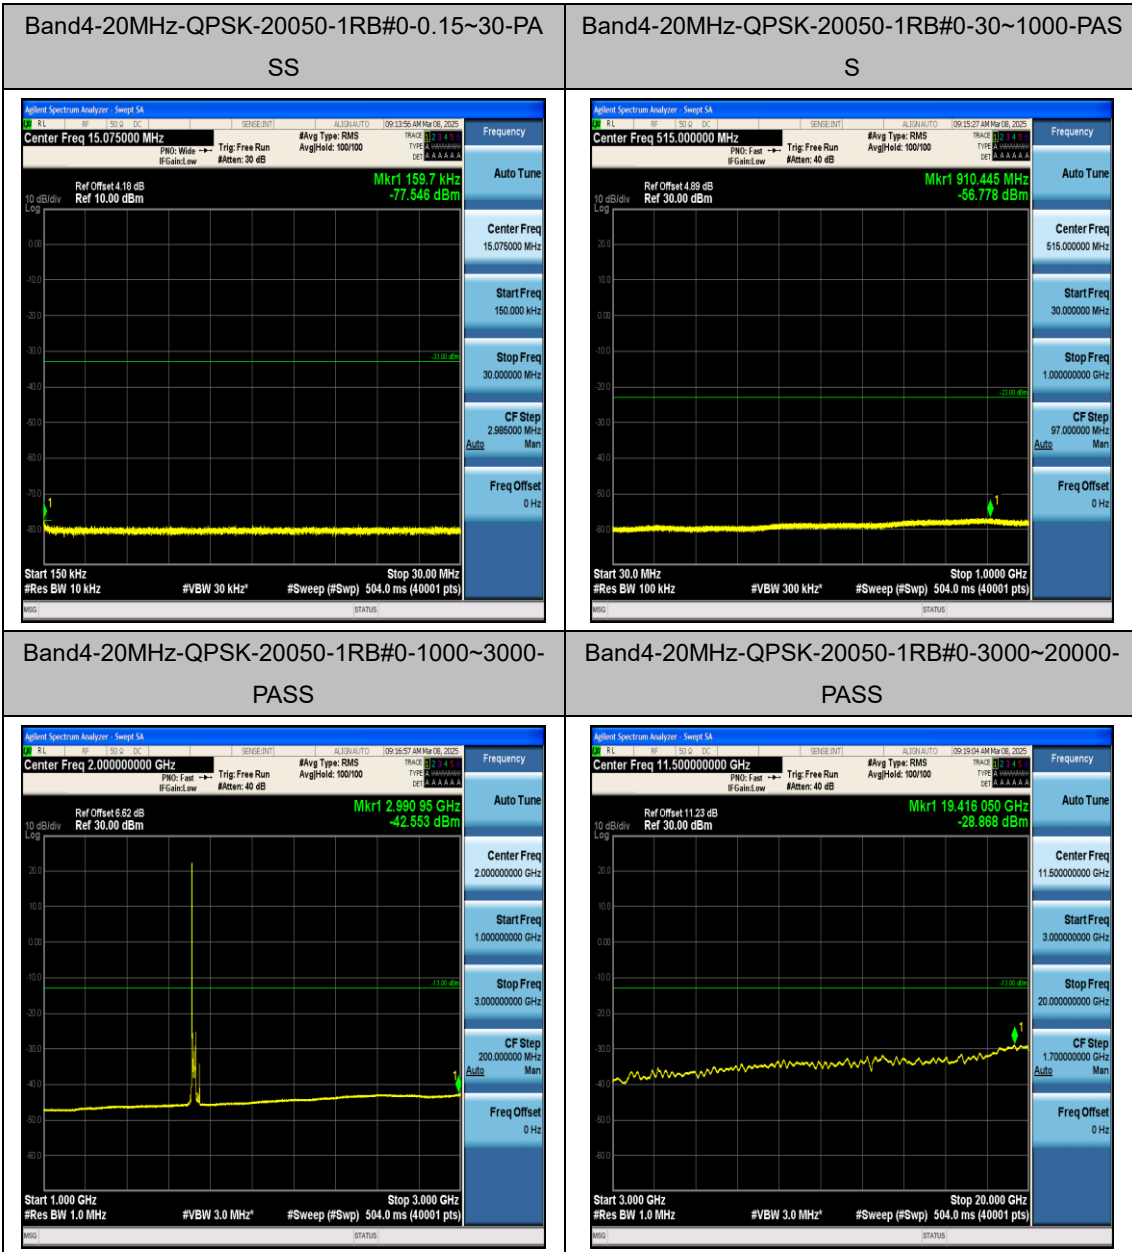

Band4-15MHz-QPSK-20175-1RB#0-1000~3000-PASS

Band4-15MHz-QPSK-20175-1RB#0-3000~20000-PASS

Band4-15MHz-QPSK-20325-1RB#0-0.009~0.15-PASS

Band4-15MHz-QPSK-20325-1RB#0-0.15~30-PASS

LTE Band 5 Test Graphs