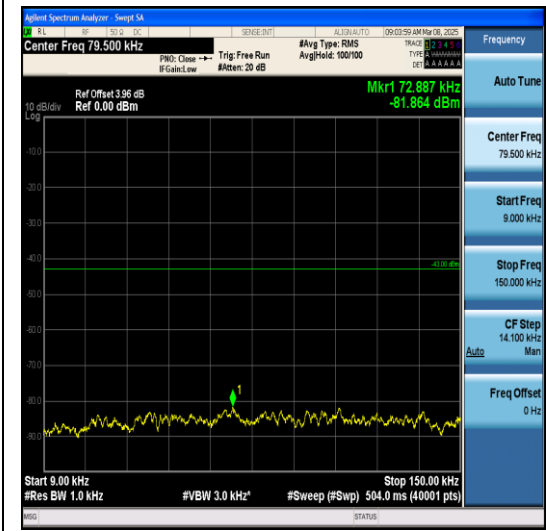

Band4-15MHz-QPSK-20175-1RB#0-1000~3000-PASS

Band4-15MHz-QPSK-20175-1RB#0-3000~20000-PASS

Band4-15MHz-QPSK-20325-1RB#0-0.009~0.15-PASS

Band4-15MHz-QPSK-20325-1RB#0-0.15~30-PASS

LTE Band 5 Test Graphs