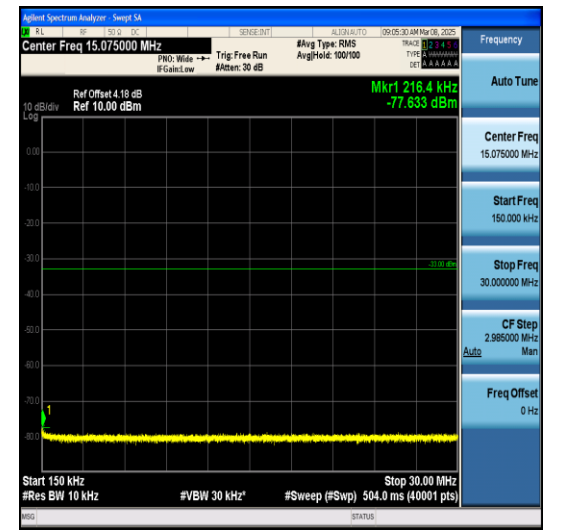

Band4-15MHz-QPSK-20175-1RB#0-1000~3000-PASS

Band4-15MHz-QPSK-20175-1RB#0-3000~20000-PASS

Band4-15MHz-QPSK-20325-1RB#0-0.009~0.15-PASS

Band4-15MHz-QPSK-20325-1RB#0-0.15~30-PASS

LTE Band 5 Test Graphs