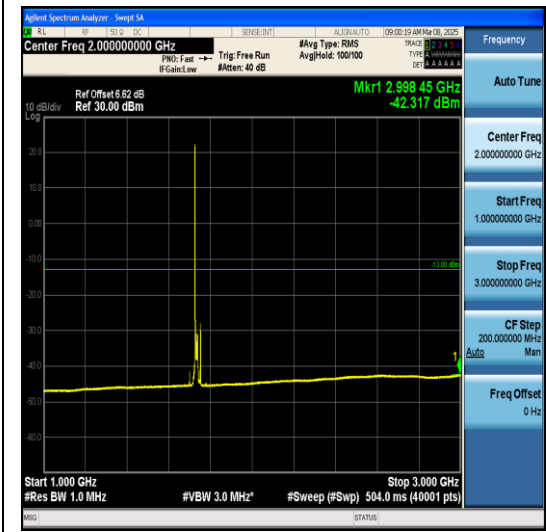

Band4-15MHz-QPSK-20175-1RB#0-1000~3000-PASS

Band4-15MHz-QPSK-20175-1RB#0-3000~20000-PASS

Band4-15MHz-QPSK-20325-1RB#0-0.009~0.15-PASS

Band4-15MHz-QPSK-20325-1RB#0-0.15~30-PASS

LTE Band 5 Test Graphs