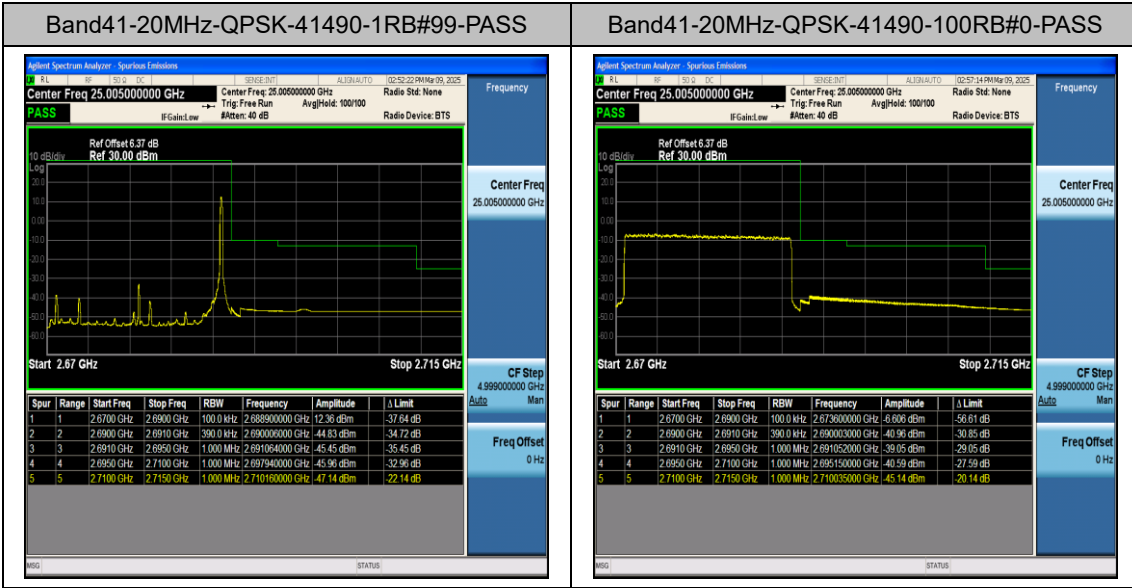

Band40(2345-2360)-15MHz-QPSK-39175-1RB#0-
PASS

Band40(2345-2360)-15MHz-QPSK-39175-1RB#7
4-PASS

Band40(2345-2360)-15MHz-QPSK-39175-75RB#
0-PASS

LTE Band 41 Test Graphs

LTE Band 66 Test Graphs