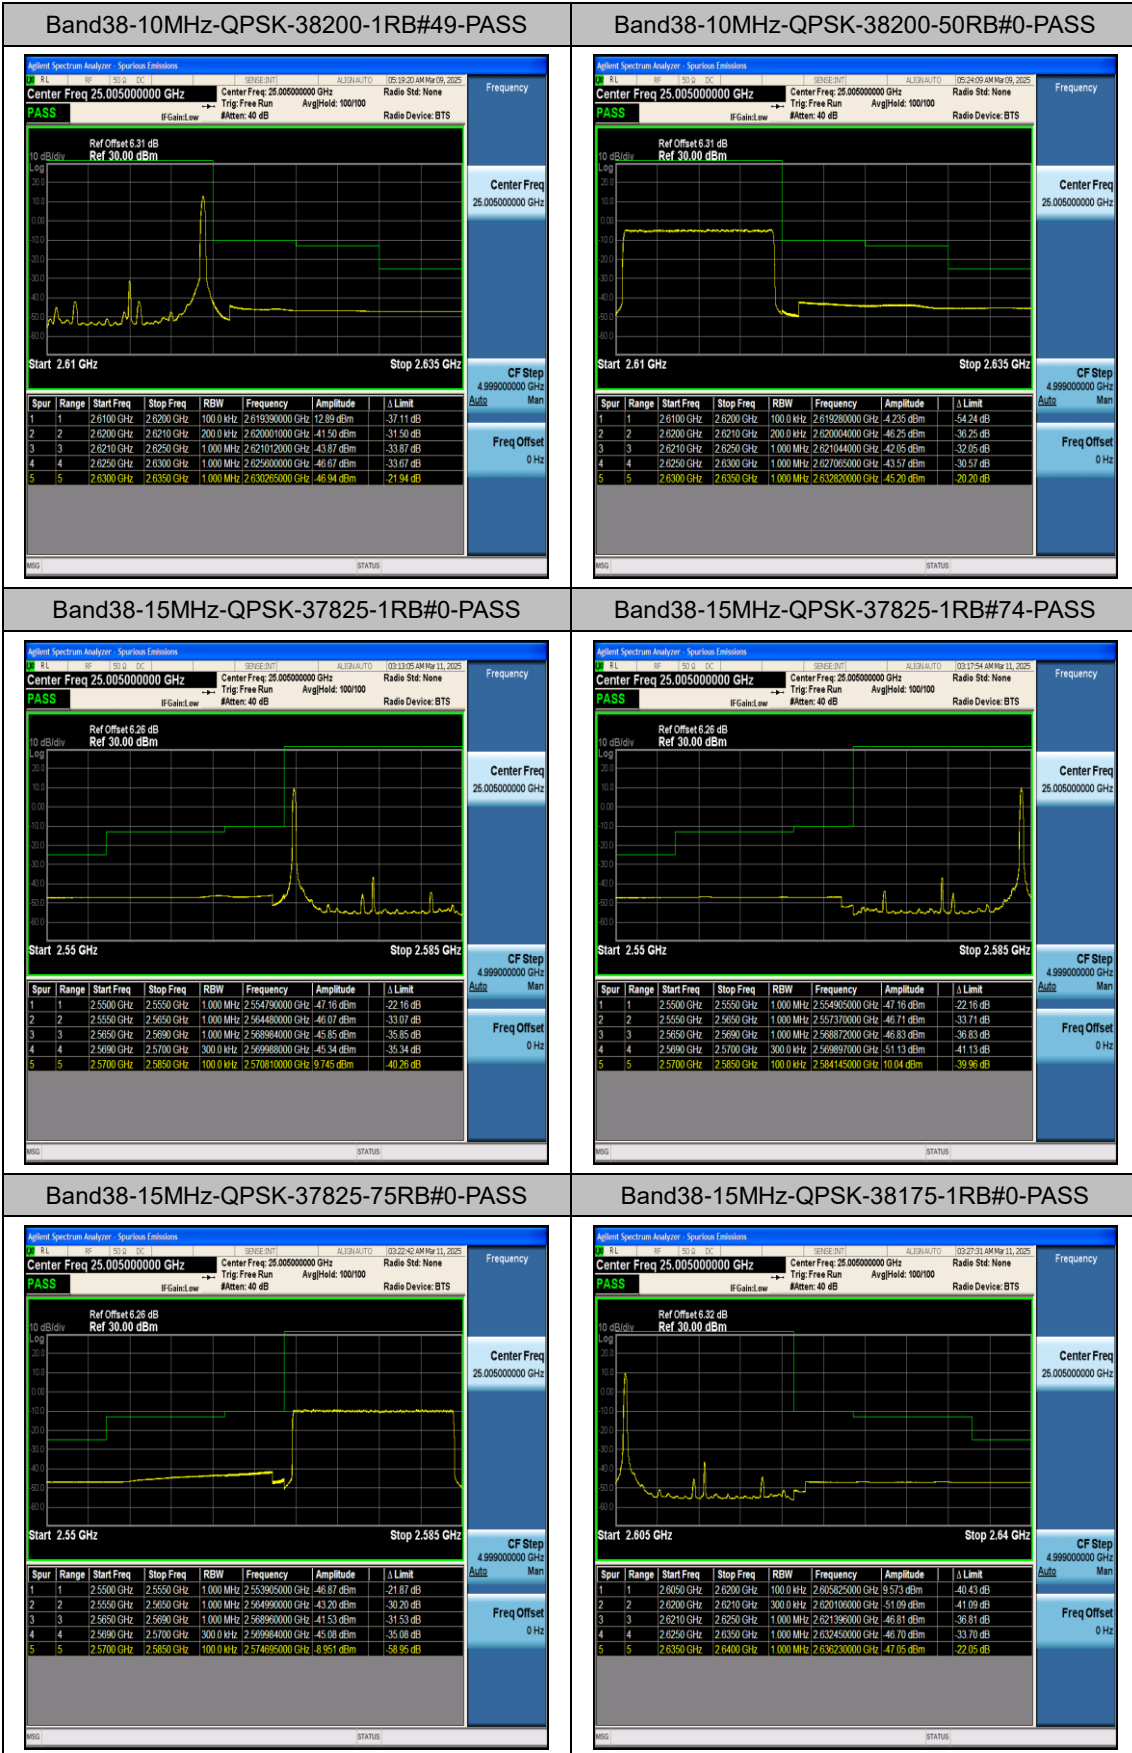

LTE Band 38 Test Graphs

LTE Band 40(2305~2320MHz) Test Graphs