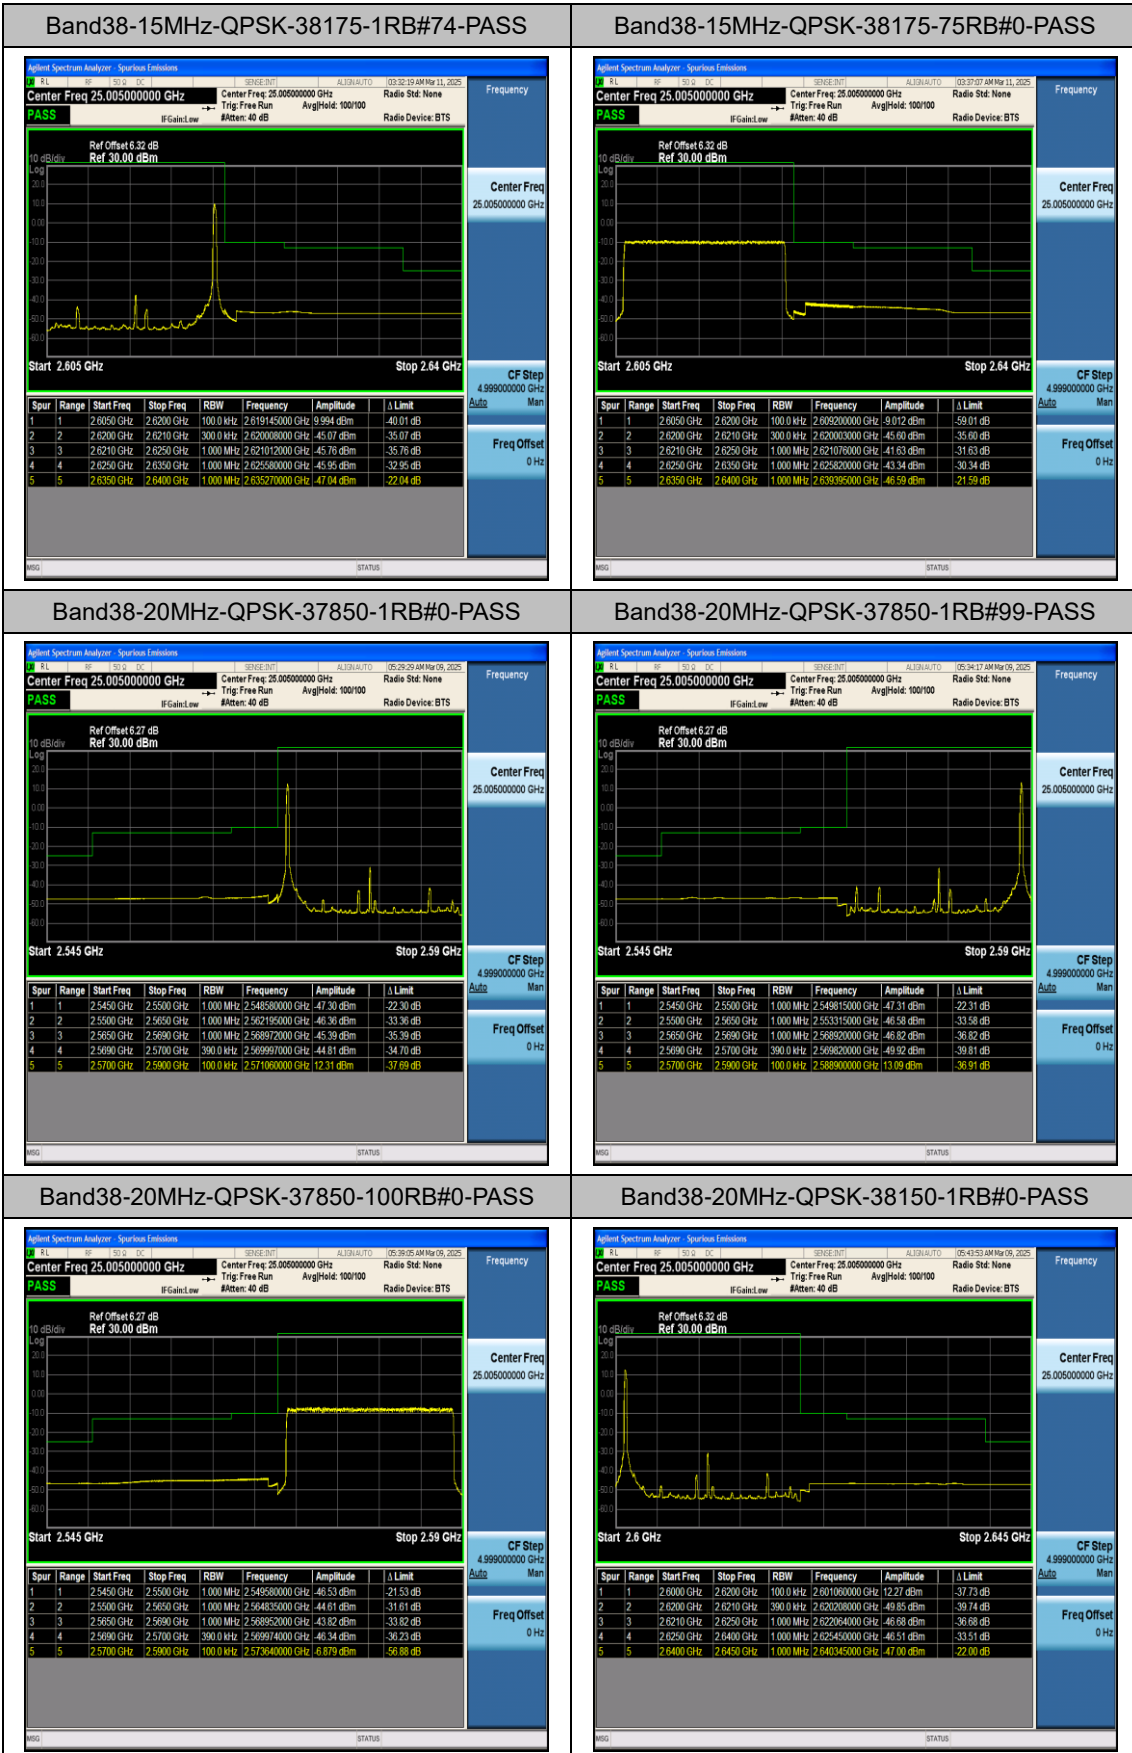

LTE Band 38 Test Graphs

LTE Band 40(2305~2320MHz) Test Graphs