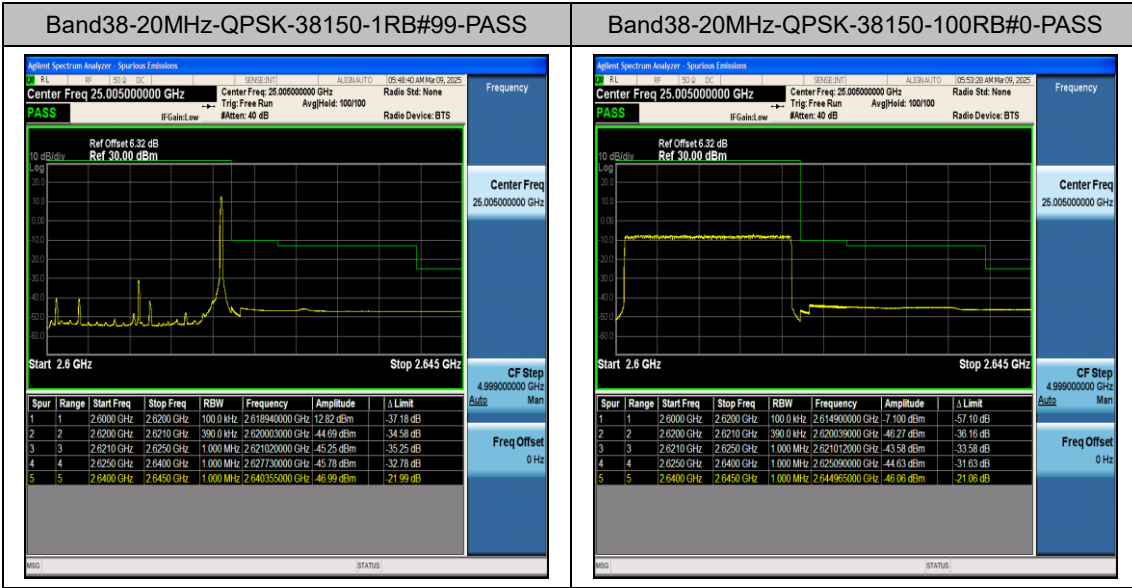

LTE Band 38 Test Graphs

LTE Band 40(2305~2320MHz) Test Graphs