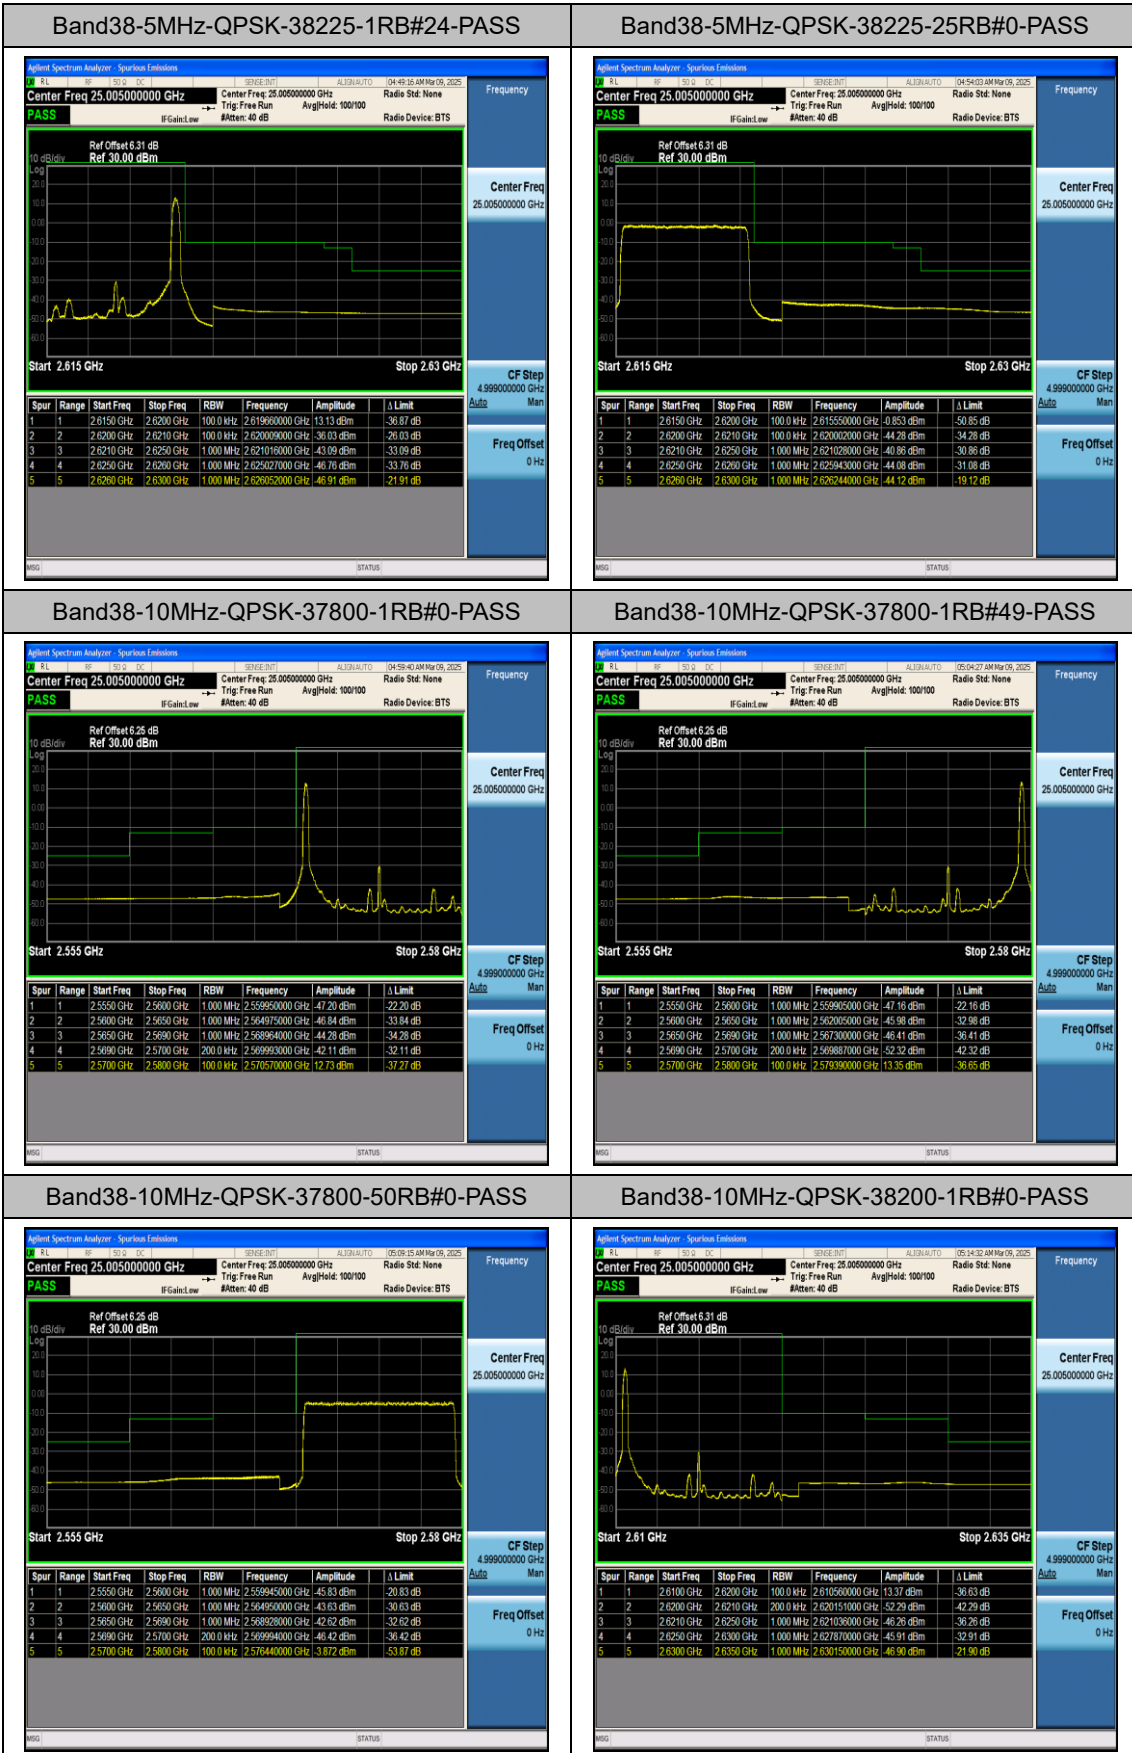

LTE Band 38 Test Graphs

LTE Band 40(2305~2320MHz) Test Graphs