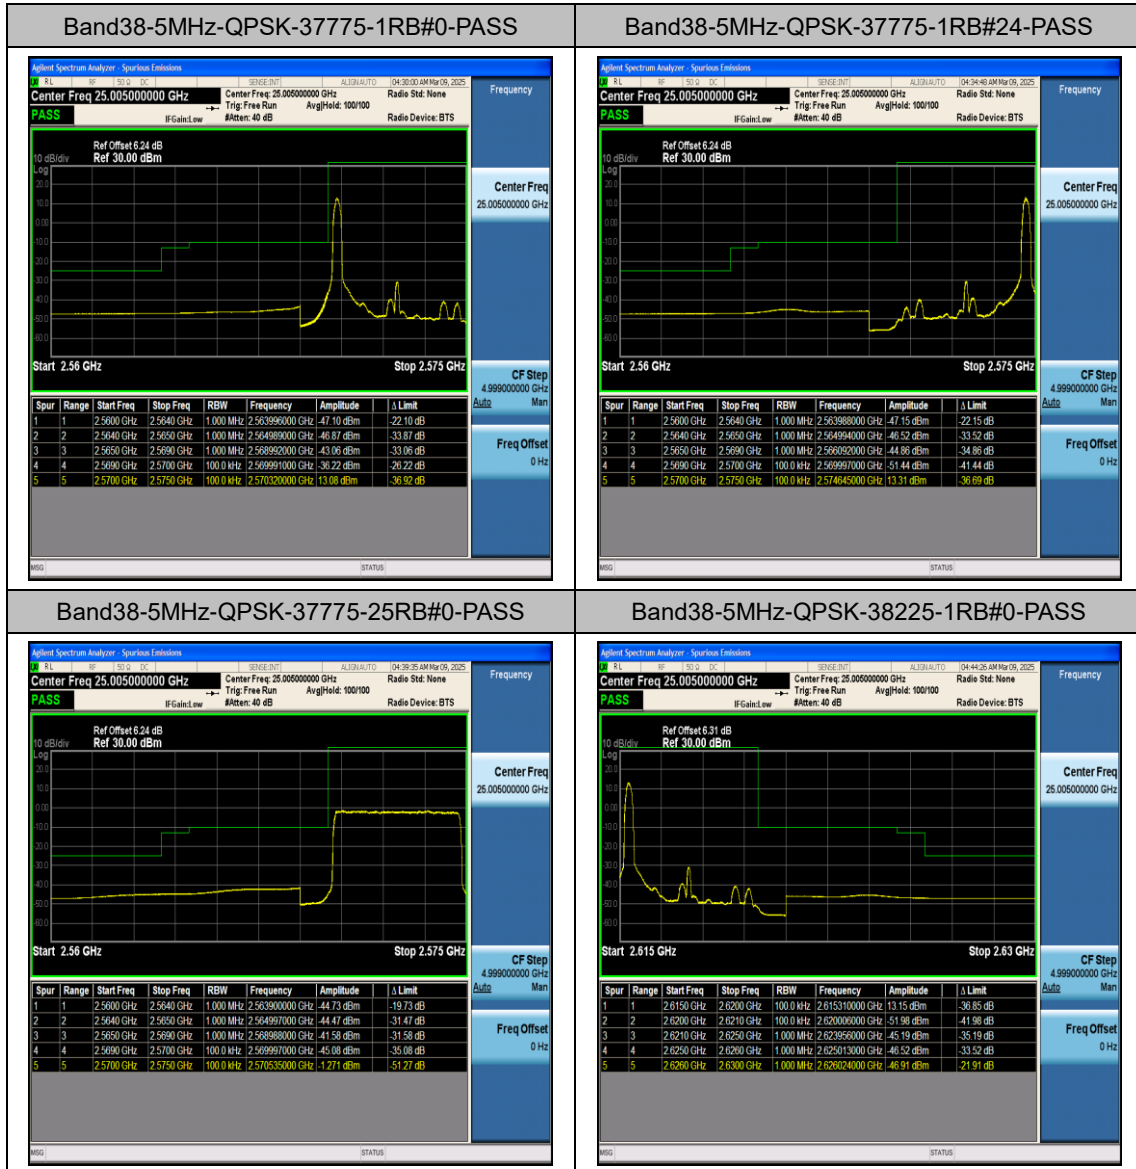

LTE Band 38 Test Graphs

LTE Band 40(2305~2320MHz) Test Graphs