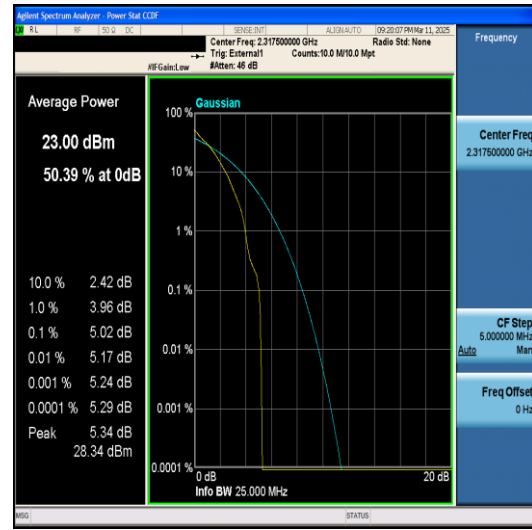

### LTE Band 40(2305~2320MHz) Test Graphs

Band40(2305-2320)-5MHz-QPSK-38825-1RB#0-P  
ASS

Band40(2305-2320)-5MHz-16QAM-38825-1RB#0-P  
PASS

Band40(2305-2320)-5MHz-64QAM-38825-1RB#0-P  
PASS

Band40(2305-2320)-5MHz-QPSK-38825-25RB#0-P  
PASS

LTE Band 40(2345~2360MHz) Test Graphs