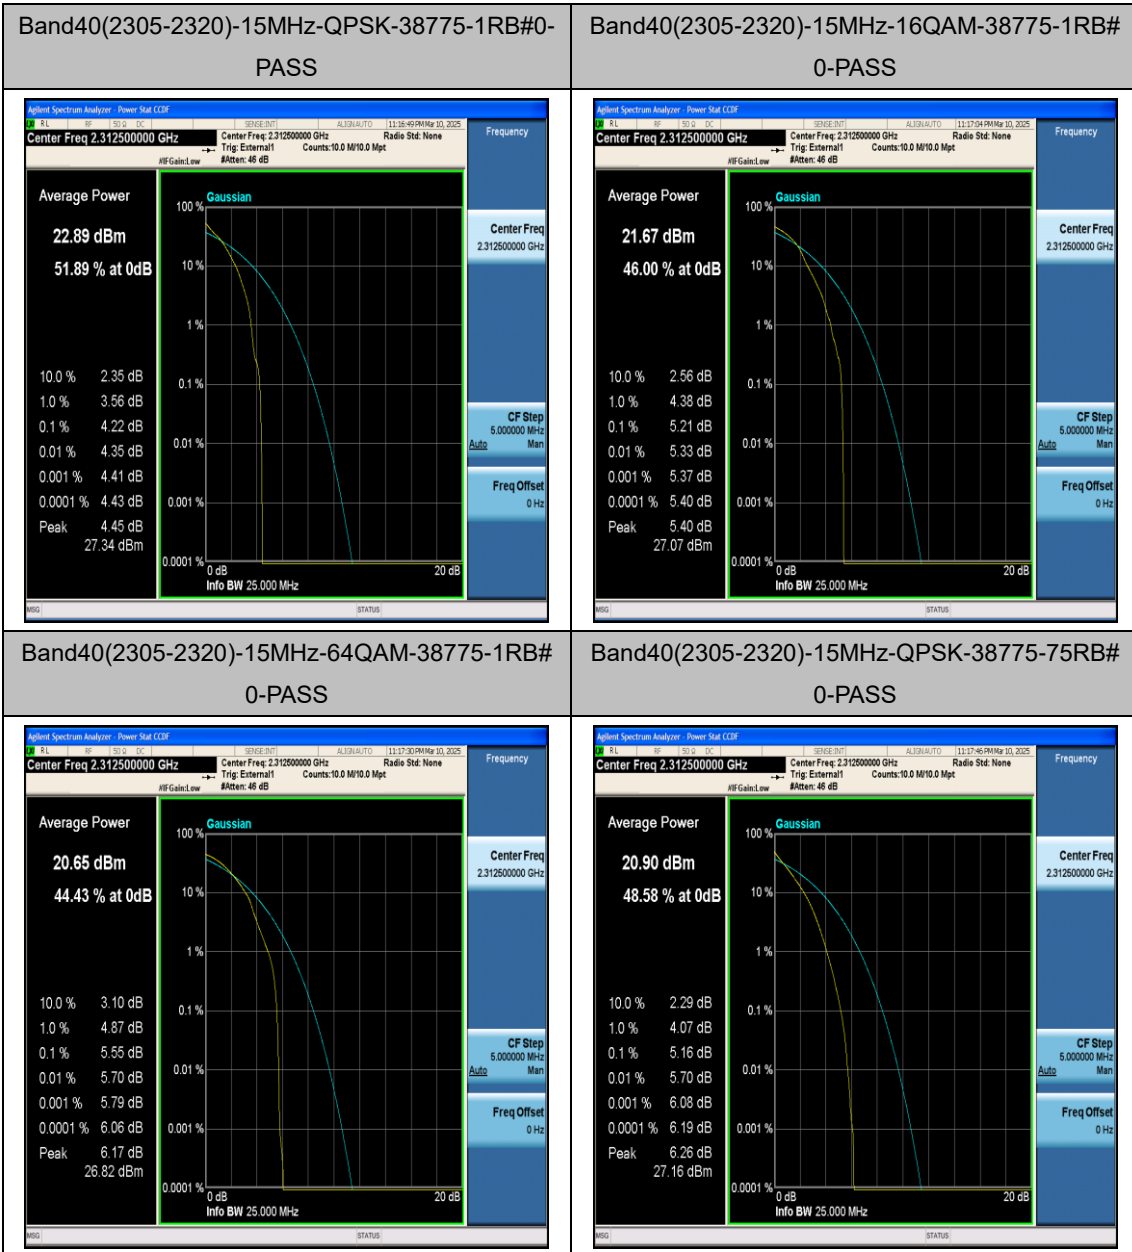

### LTE Band 40(2305~2320MHz) Test Graphs

Band40(2305-2320)-5MHz-QPSK-38825-1RB#0-P  
ASS

Band40(2305-2320)-5MHz-16QAM-38825-1RB#0-P  
PASS

Band40(2305-2320)-5MHz-64QAM-38825-1RB#0-P  
PASS

Band40(2305-2320)-5MHz-QPSK-38825-25RB#0-P  
PASS

LTE Band 40(2345~2360MHz) Test Graphs