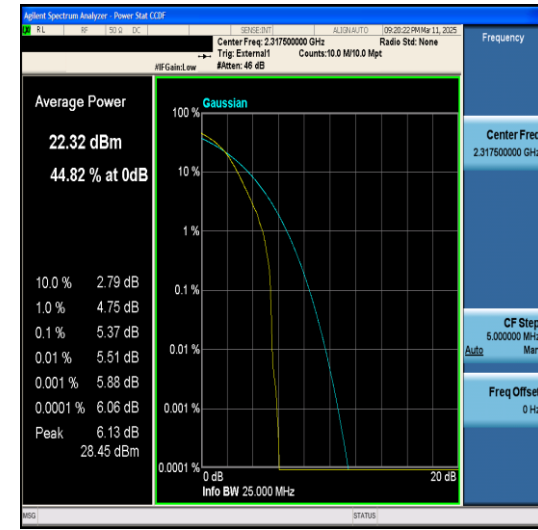

### LTE Band 40(2305~2320MHz) Test Graphs

Band40(2305-2320)-5MHz-QPSK-38825-1RB#0-P  
ASS

Band40(2305-2320)-5MHz-16QAM-38825-1RB#0-P  
PASS

Band40(2305-2320)-5MHz-64QAM-38825-1RB#0-P  
PASS

Band40(2305-2320)-5MHz-QPSK-38825-25RB#0-P  
PASS

LTE Band 40(2345~2360MHz) Test Graphs