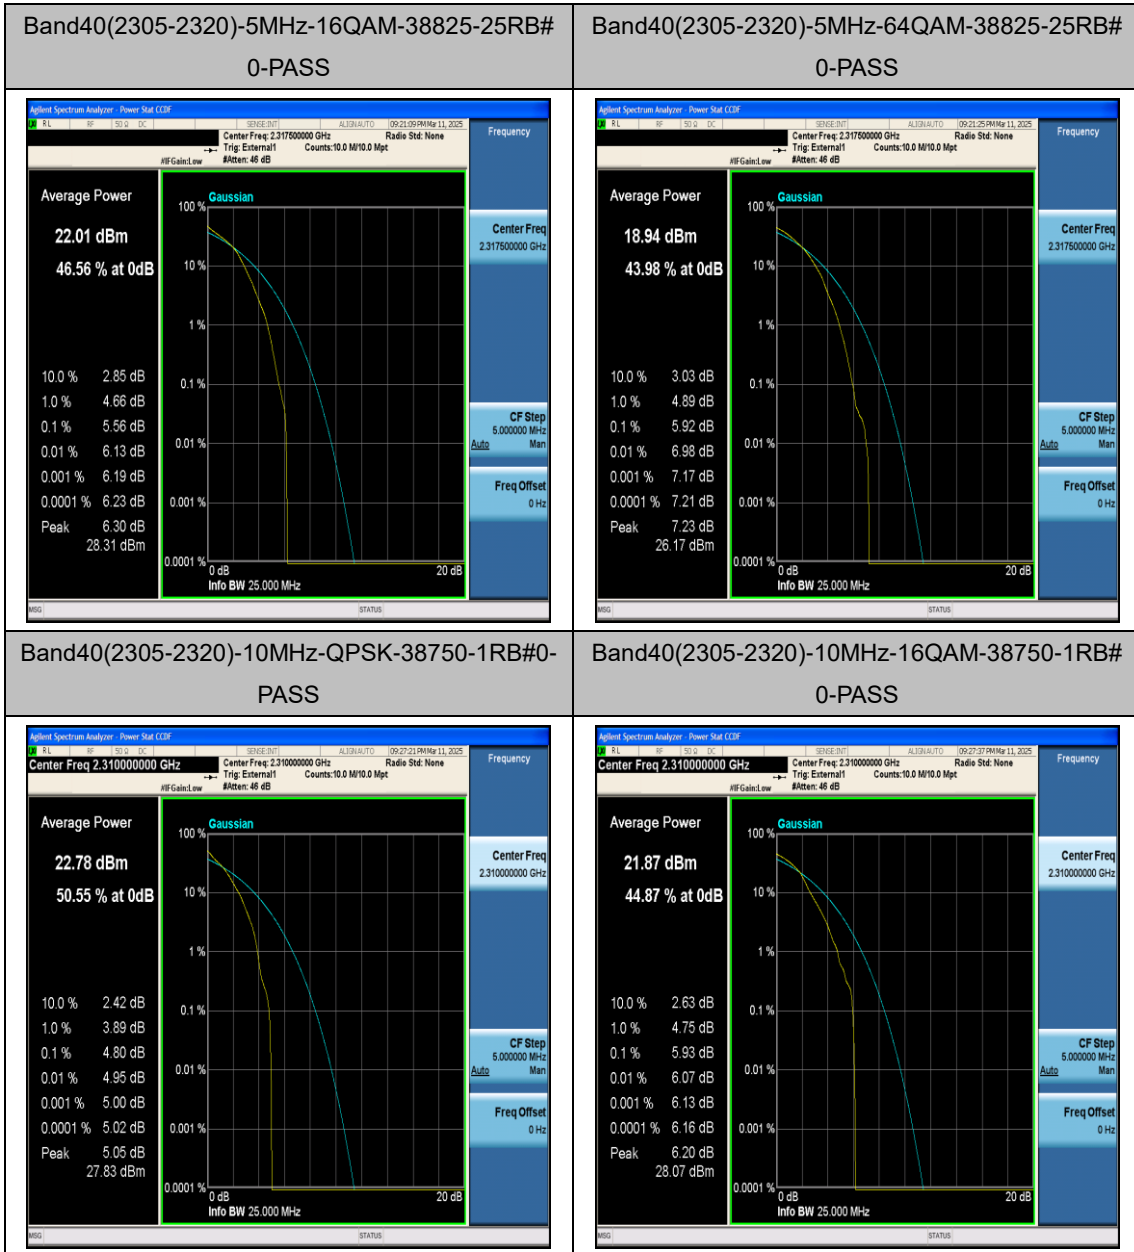

### LTE Band 40(2305~2320MHz) Test Graphs

Band40(2305-2320)-5MHz-QPSK-38825-1RB#0-P  
ASS

Band40(2305-2320)-5MHz-16QAM-38825-1RB#0-P  
PASS

Band40(2305-2320)-5MHz-64QAM-38825-1RB#0-P  
PASS

Band40(2305-2320)-5MHz-QPSK-38825-25RB#0-P  
PASS

LTE Band 40(2345~2360MHz) Test Graphs