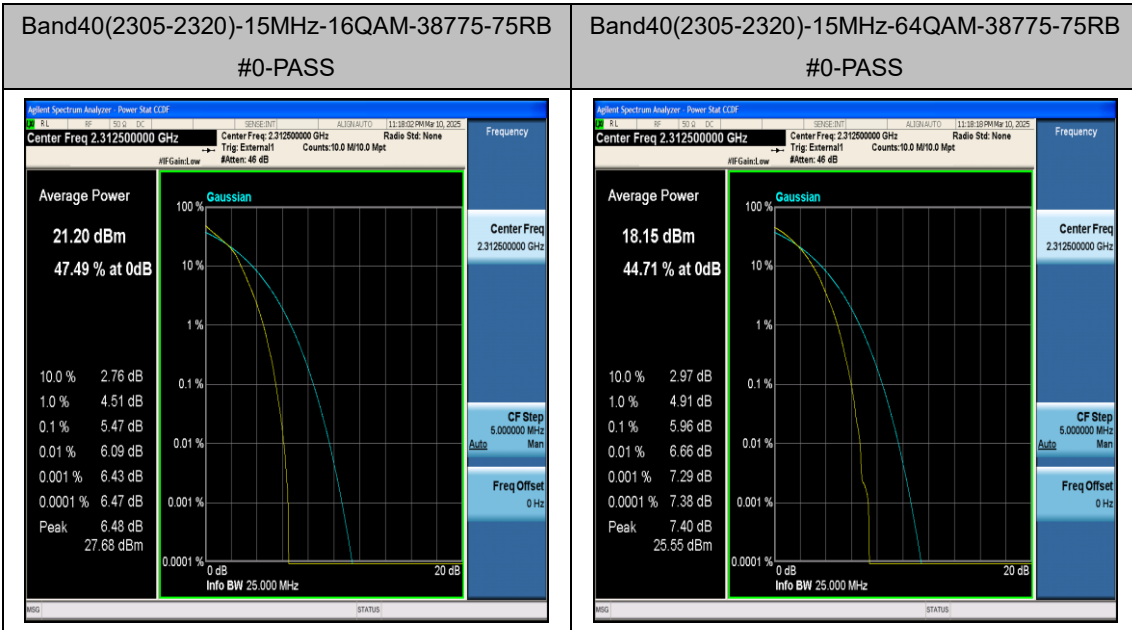

### LTE Band 40(2305~2320MHz) Test Graphs

Band40(2305-2320)-5MHz-QPSK-38825-1RB#0-P  
ASS

Band40(2305-2320)-5MHz-16QAM-38825-1RB#0-P  
PASS

Band40(2305-2320)-5MHz-64QAM-38825-1RB#0-P  
PASS

Band40(2305-2320)-5MHz-QPSK-38825-25RB#0-P  
PASS

LTE Band 40(2345~2360MHz) Test Graphs