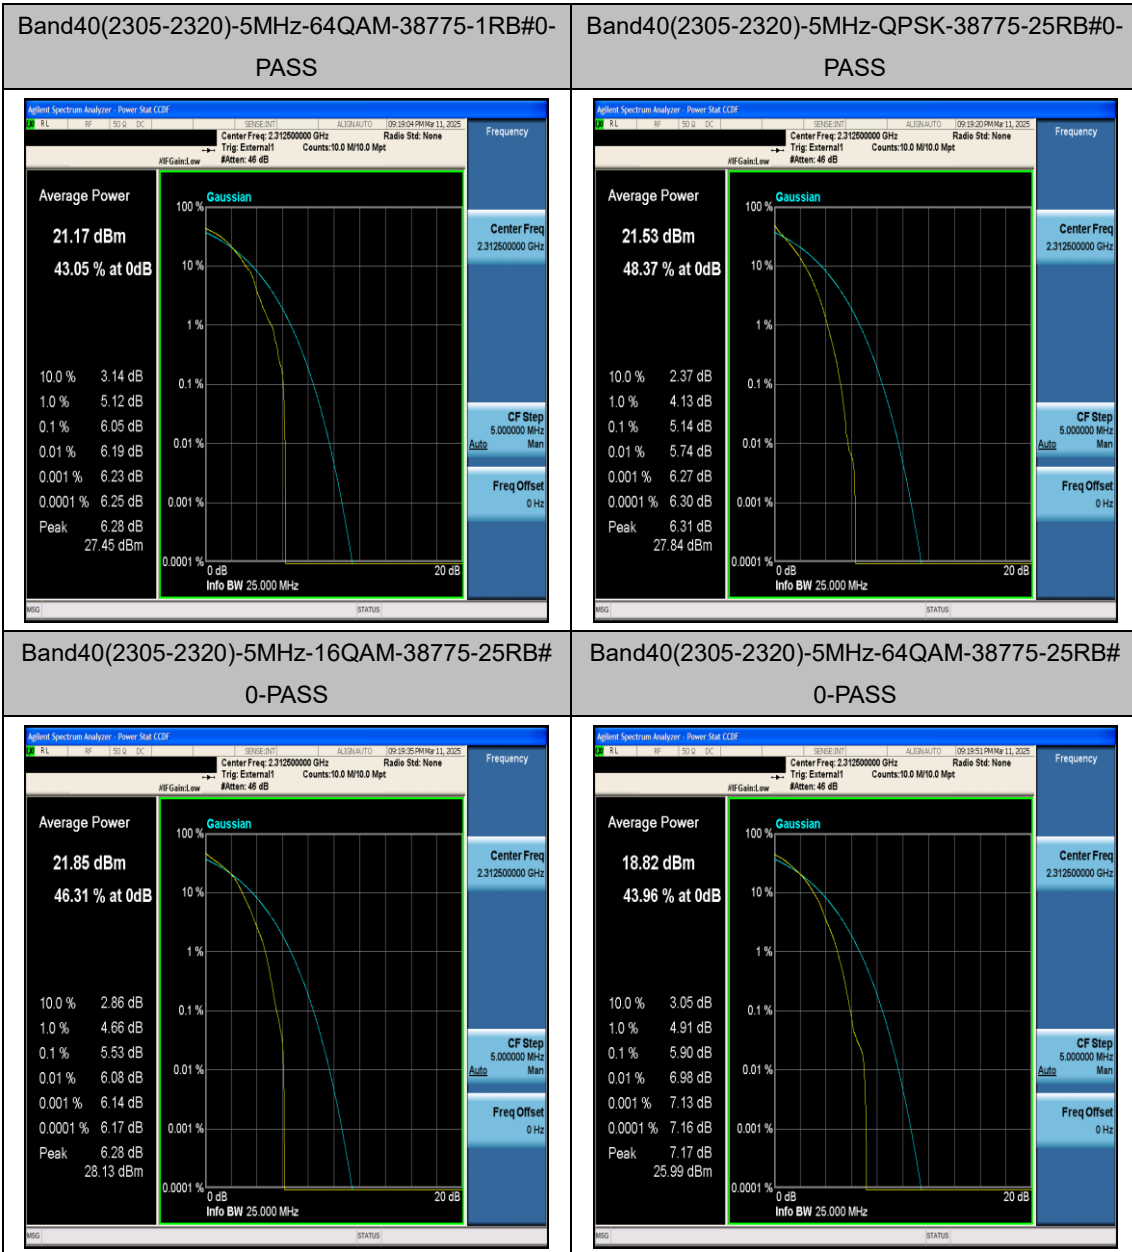

### LTE Band 40(2305~2320MHz) Test Graphs

Band40(2305-2320)-5MHz-QPSK-38825-1RB#0-P  
ASS

Band40(2305-2320)-5MHz-16QAM-38825-1RB#0-P  
PASS

Band40(2305-2320)-5MHz-64QAM-38825-1RB#0-P  
PASS

Band40(2305-2320)-5MHz-QPSK-38825-25RB#0-P  
PASS

LTE Band 40(2345~2360MHz) Test Graphs