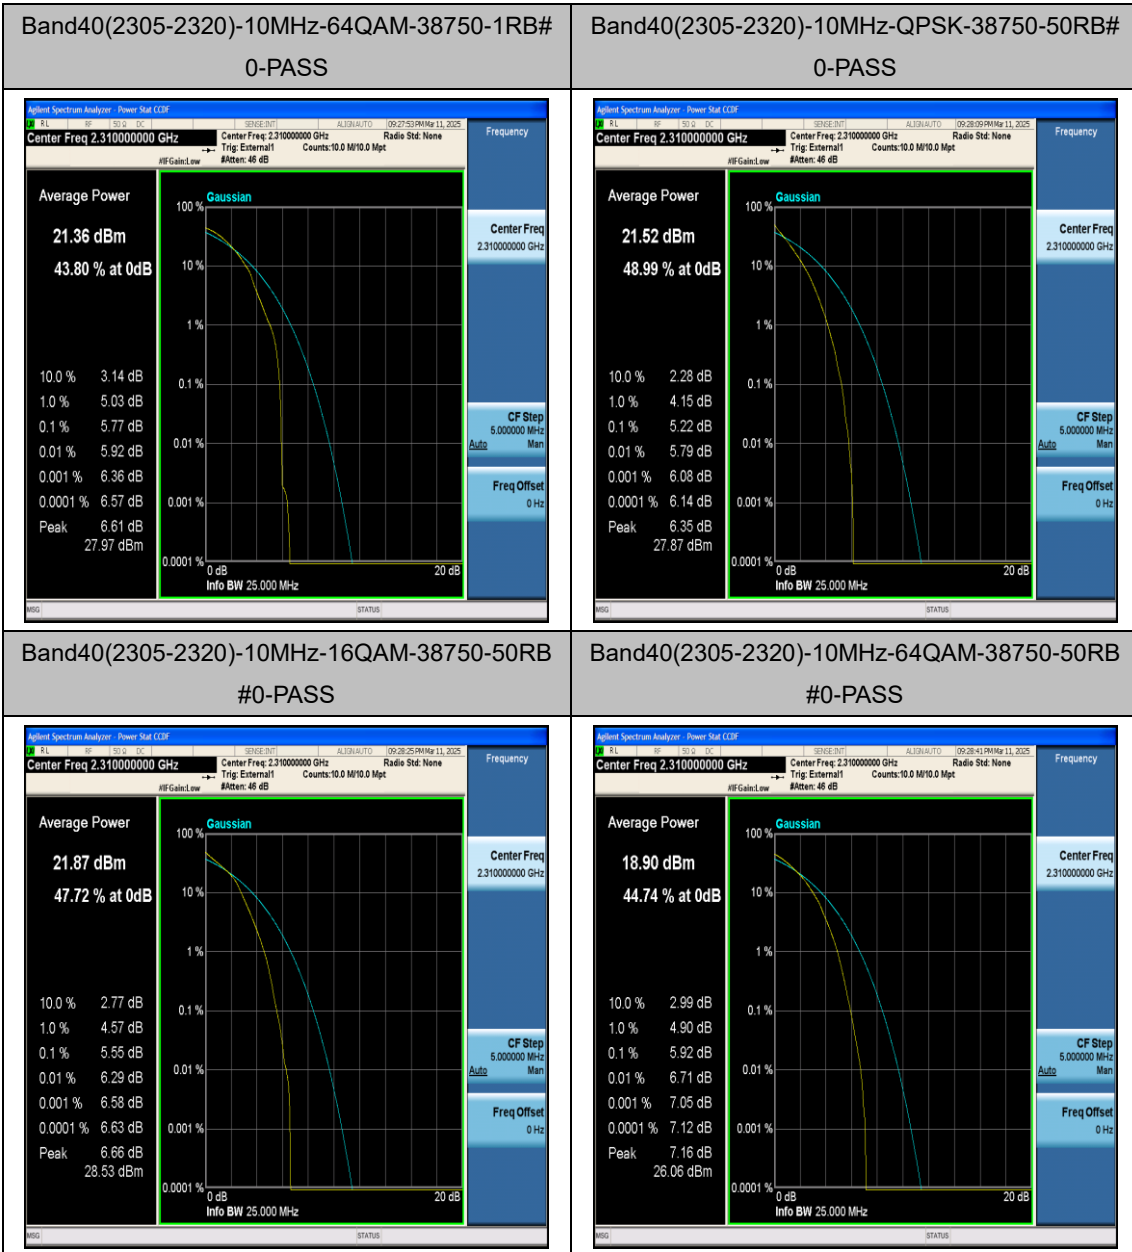

### LTE Band 40(2305~2320MHz) Test Graphs

Band40(2305-2320)-5MHz-QPSK-38825-1RB#0-P  
ASS

Band40(2305-2320)-5MHz-16QAM-38825-1RB#0-P  
PASS

Band40(2305-2320)-5MHz-64QAM-38825-1RB#0-P  
PASS

Band40(2305-2320)-5MHz-QPSK-38825-25RB#0-P  
PASS

LTE Band 40(2345~2360MHz) Test Graphs