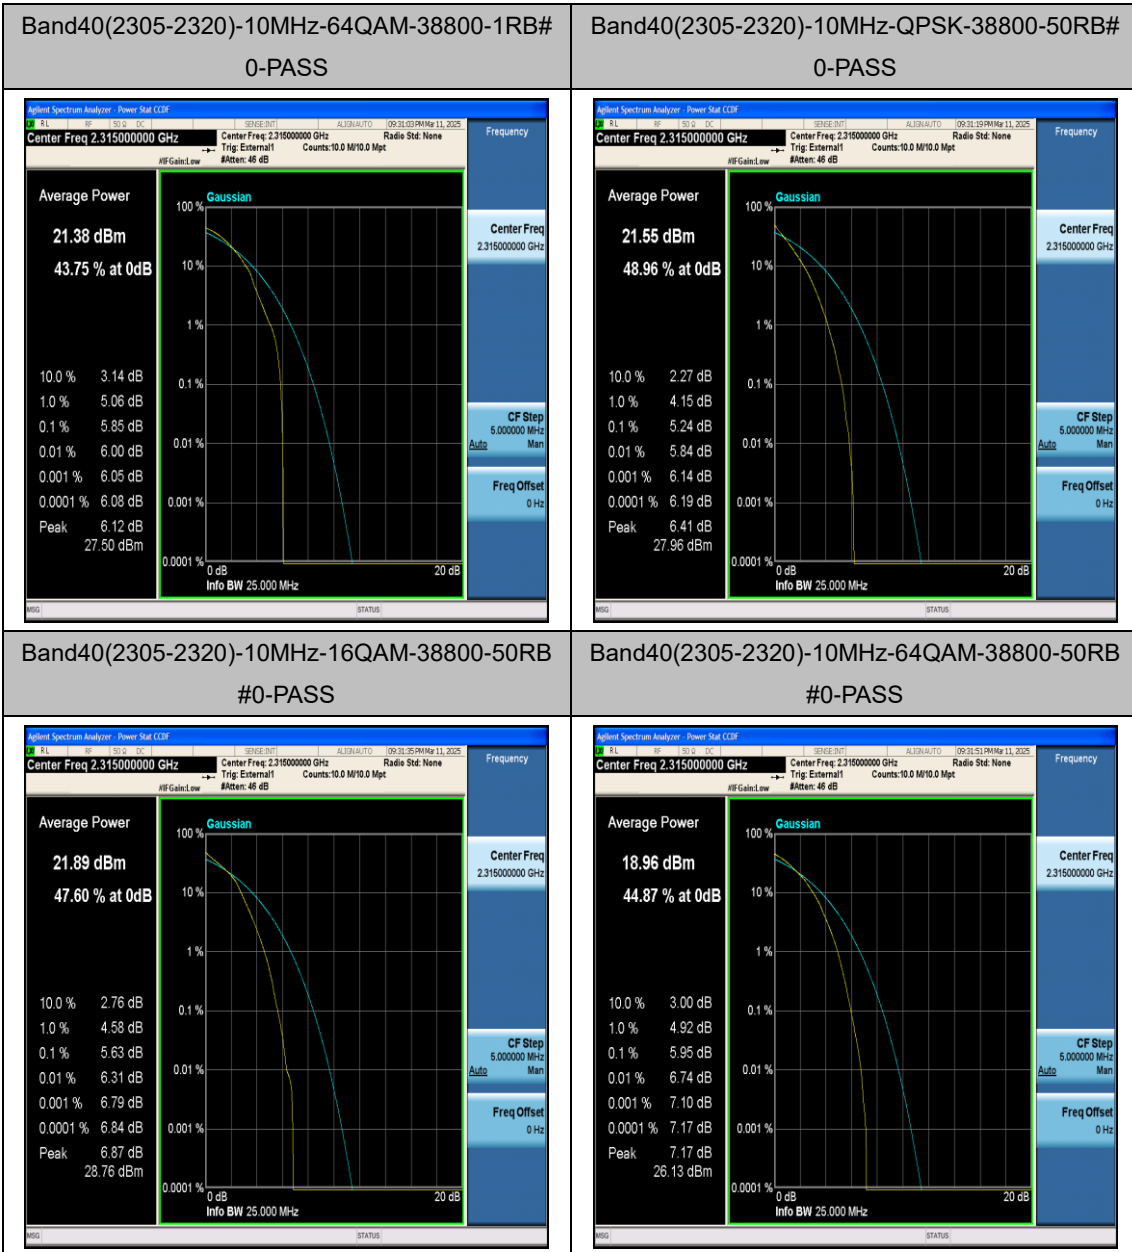

### LTE Band 40(2305~2320MHz) Test Graphs

Band40(2305-2320)-5MHz-QPSK-38825-1RB#0-P  
ASS

Band40(2305-2320)-5MHz-16QAM-38825-1RB#0-P  
PASS

Band40(2305-2320)-5MHz-64QAM-38825-1RB#0-P  
PASS

Band40(2305-2320)-5MHz-QPSK-38825-25RB#0-P  
PASS

LTE Band 40(2345~2360MHz) Test Graphs