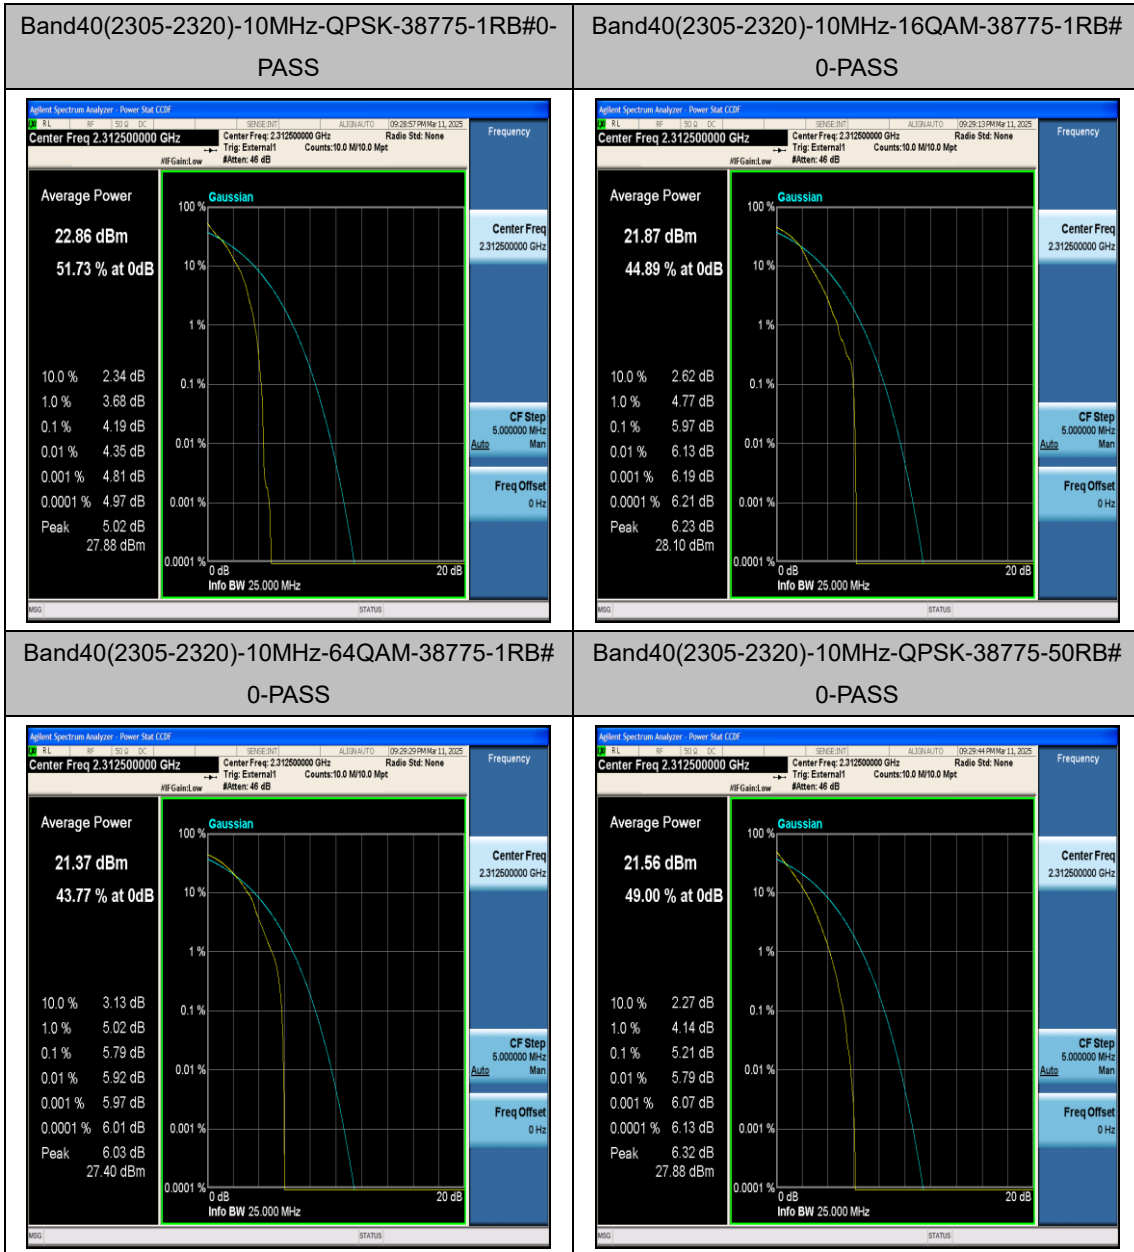

### LTE Band 40(2305~2320MHz) Test Graphs

Band40(2305-2320)-5MHz-QPSK-38825-1RB#0-P  
ASS

Band40(2305-2320)-5MHz-16QAM-38825-1RB#0-P  
PASS

Band40(2305-2320)-5MHz-64QAM-38825-1RB#0-P  
PASS

Band40(2305-2320)-5MHz-QPSK-38825-25RB#0-P  
PASS

LTE Band 40(2345~2360MHz) Test Graphs