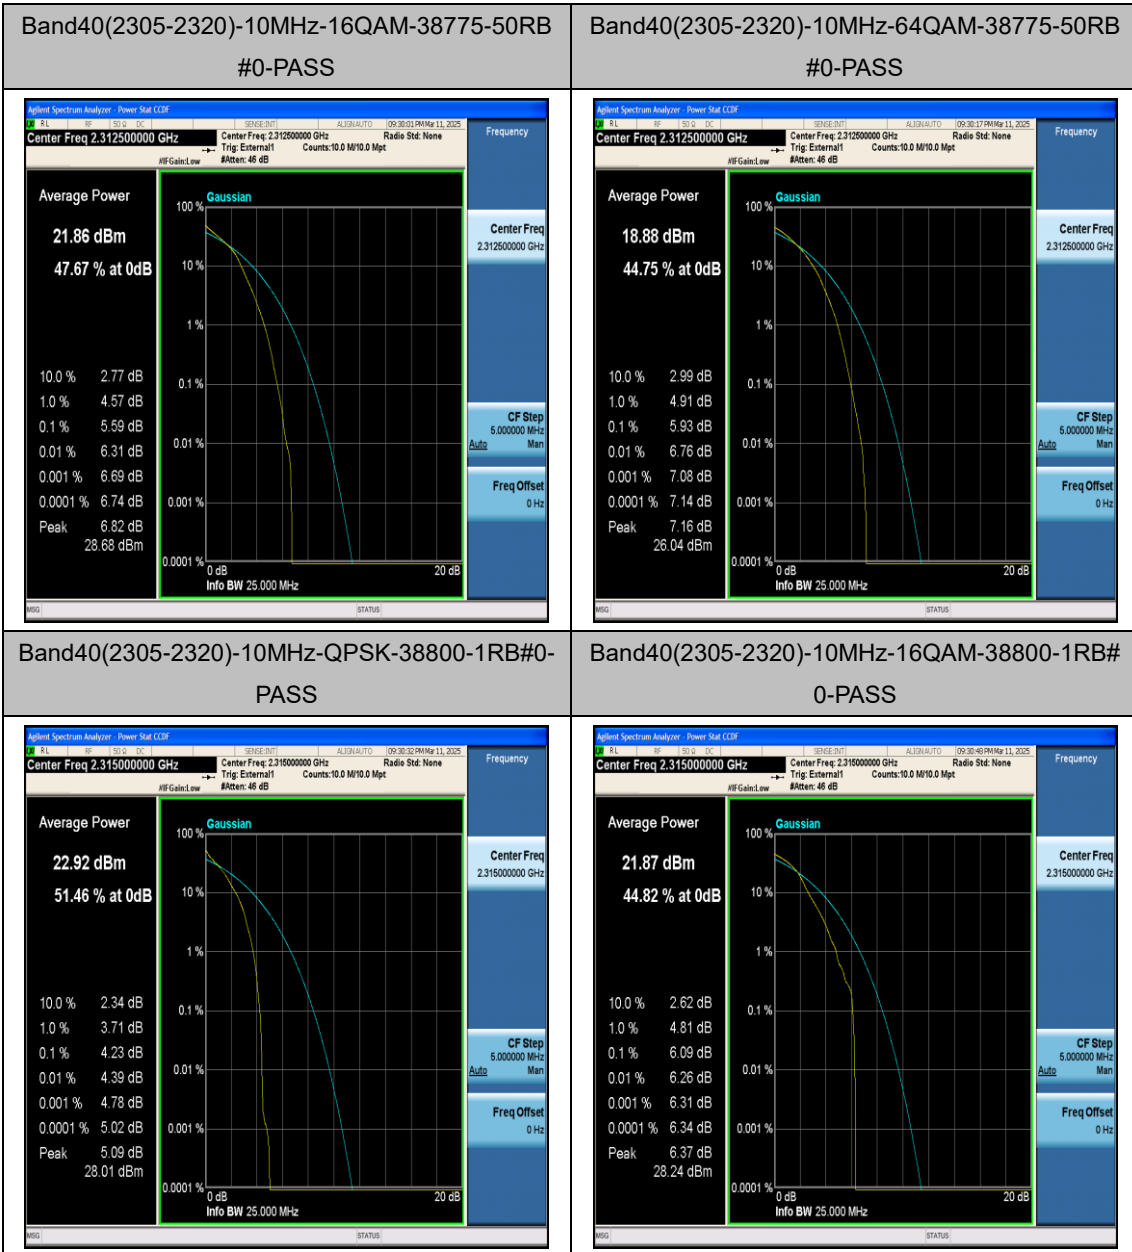

### LTE Band 40(2305~2320MHz) Test Graphs

Band40(2305-2320)-5MHz-QPSK-38825-1RB#0-P  
ASS

Band40(2305-2320)-5MHz-16QAM-38825-1RB#0-P  
PASS

Band40(2305-2320)-5MHz-64QAM-38825-1RB#0-P  
PASS

Band40(2305-2320)-5MHz-QPSK-38825-25RB#0-P  
PASS

LTE Band 40(2345~2360MHz) Test Graphs