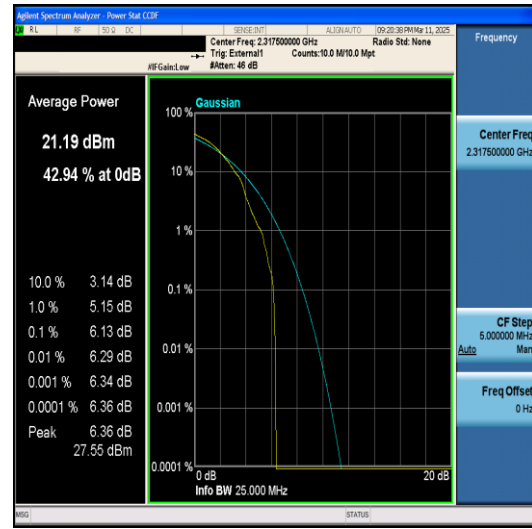

### LTE Band 40(2305~2320MHz) Test Graphs

Band40(2305-2320)-5MHz-QPSK-38825-1RB#0-P  
ASS

Band40(2305-2320)-5MHz-16QAM-38825-1RB#0-P  
PASS

Band40(2305-2320)-5MHz-64QAM-38825-1RB#0-P  
PASS

Band40(2305-2320)-5MHz-QPSK-38825-25RB#0-P  
PASS

LTE Band 40(2345~2360MHz) Test Graphs