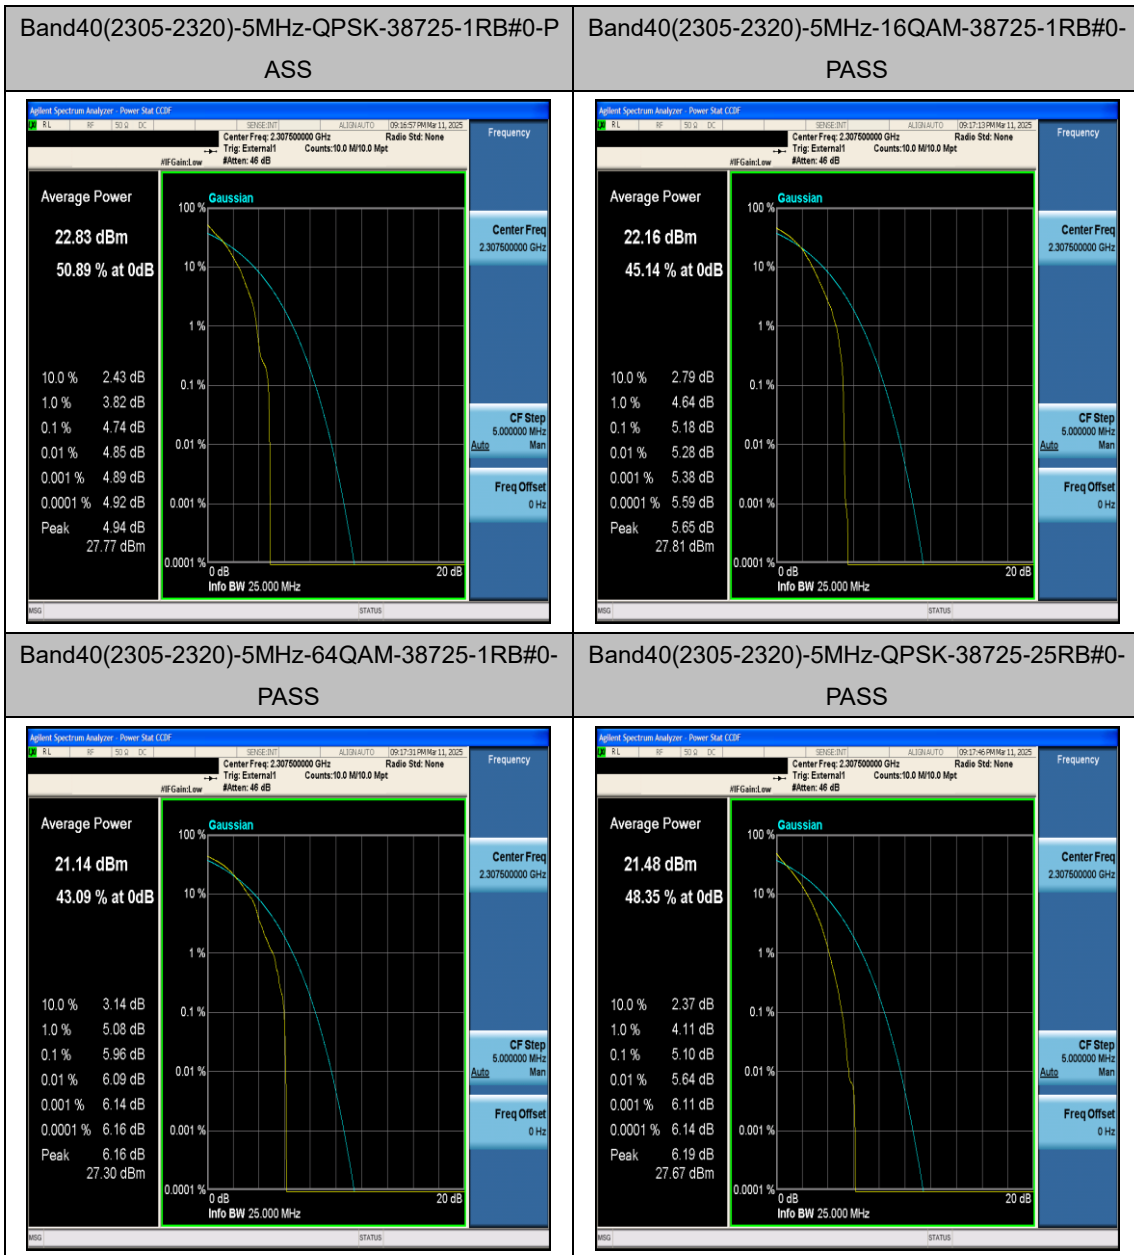

### LTE Band 40(2305~2320MHz) Test Graphs

Band40(2305-2320)-5MHz-QPSK-38825-1RB#0-P  
ASS

Band40(2305-2320)-5MHz-16QAM-38825-1RB#0-P  
PASS

Band40(2305-2320)-5MHz-64QAM-38825-1RB#0-P  
PASS

Band40(2305-2320)-5MHz-QPSK-38825-25RB#0-P  
PASS

LTE Band 40(2345~2360MHz) Test Graphs