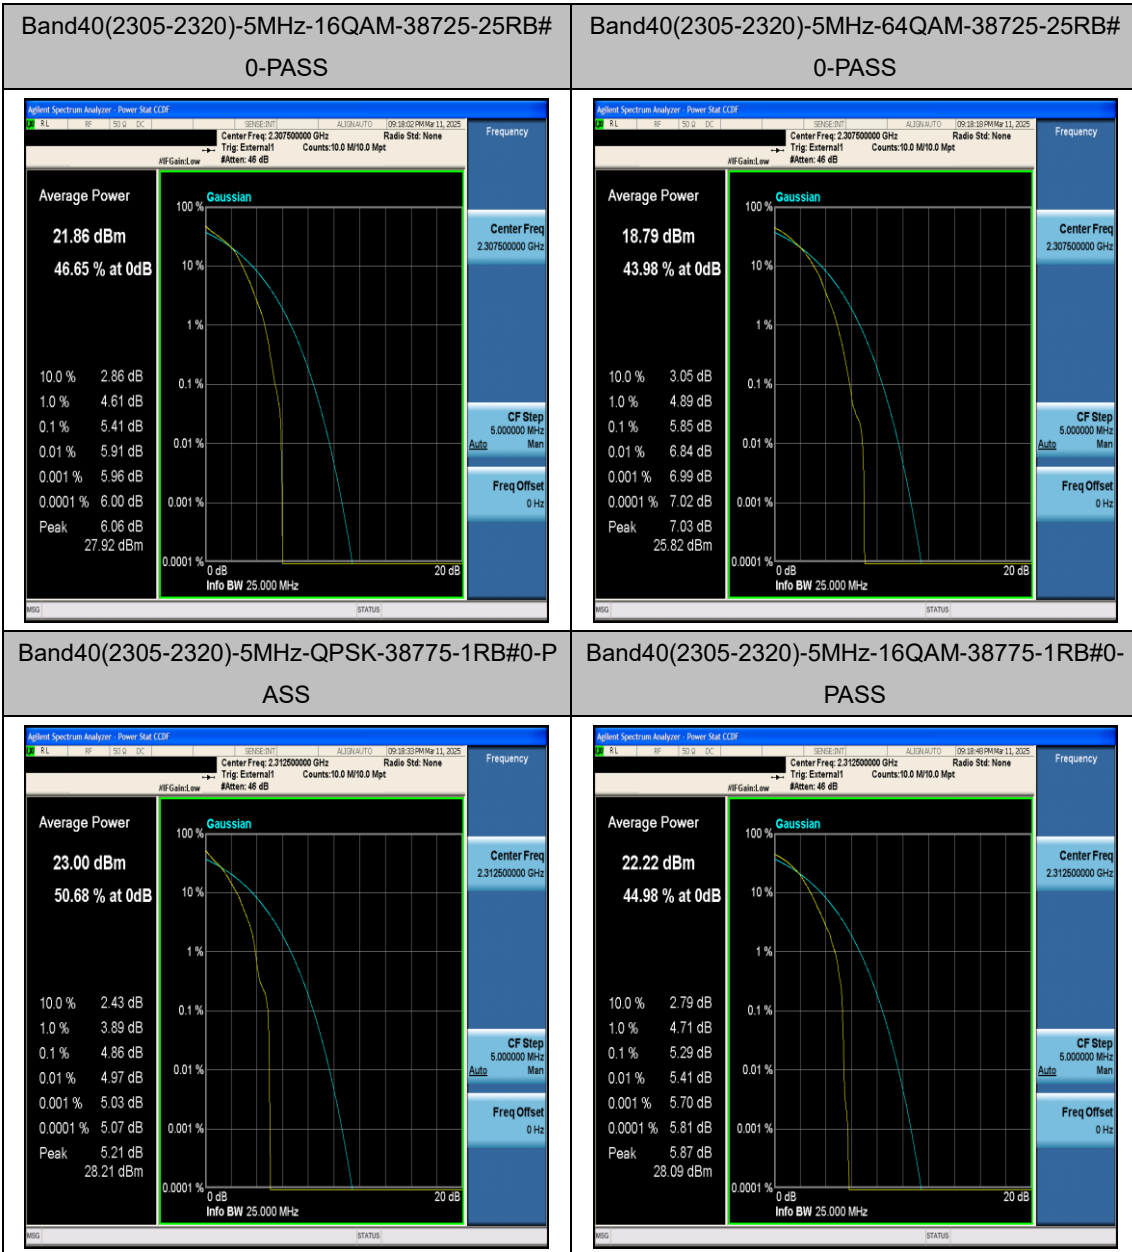

### LTE Band 40(2305~2320MHz) Test Graphs

Band40(2305-2320)-5MHz-QPSK-38825-1RB#0-P  
ASS

Band40(2305-2320)-5MHz-16QAM-38825-1RB#0-P  
PASS

Band40(2305-2320)-5MHz-64QAM-38825-1RB#0-P  
PASS

Band40(2305-2320)-5MHz-QPSK-38825-25RB#0-P  
PASS

LTE Band 40(2345~2360MHz) Test Graphs