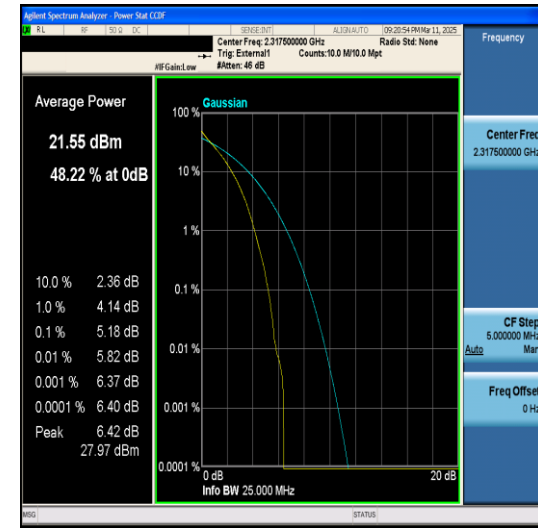

### LTE Band 40(2305~2320MHz) Test Graphs

Band40(2305-2320)-5MHz-QPSK-38825-1RB#0-P  
ASS

Band40(2305-2320)-5MHz-16QAM-38825-1RB#0-P  
PASS

Band40(2305-2320)-5MHz-64QAM-38825-1RB#0-P  
PASS

Band40(2305-2320)-5MHz-QPSK-38825-25RB#0-P  
PASS

LTE Band 40(2345~2360MHz) Test Graphs