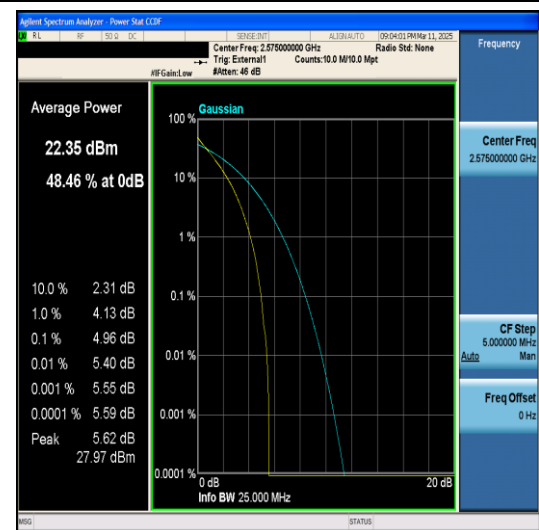

LTE Band 38 Test Graphs

Band38-5MHz-16QAM-38225-25RB#0-PASS

Band38-5MHz-64QAM-38225-25RB#0-PASS

Band38-10MHz-QPSK-37800-1RB#0-PASS

Band38-10MHz-16QAM-37800-1RB#0-PASS

Band38-10MHz-64QAM-37800-1RB#0-PASS

Band38-10MHz-QPSK-37800-50RB#0-PASS