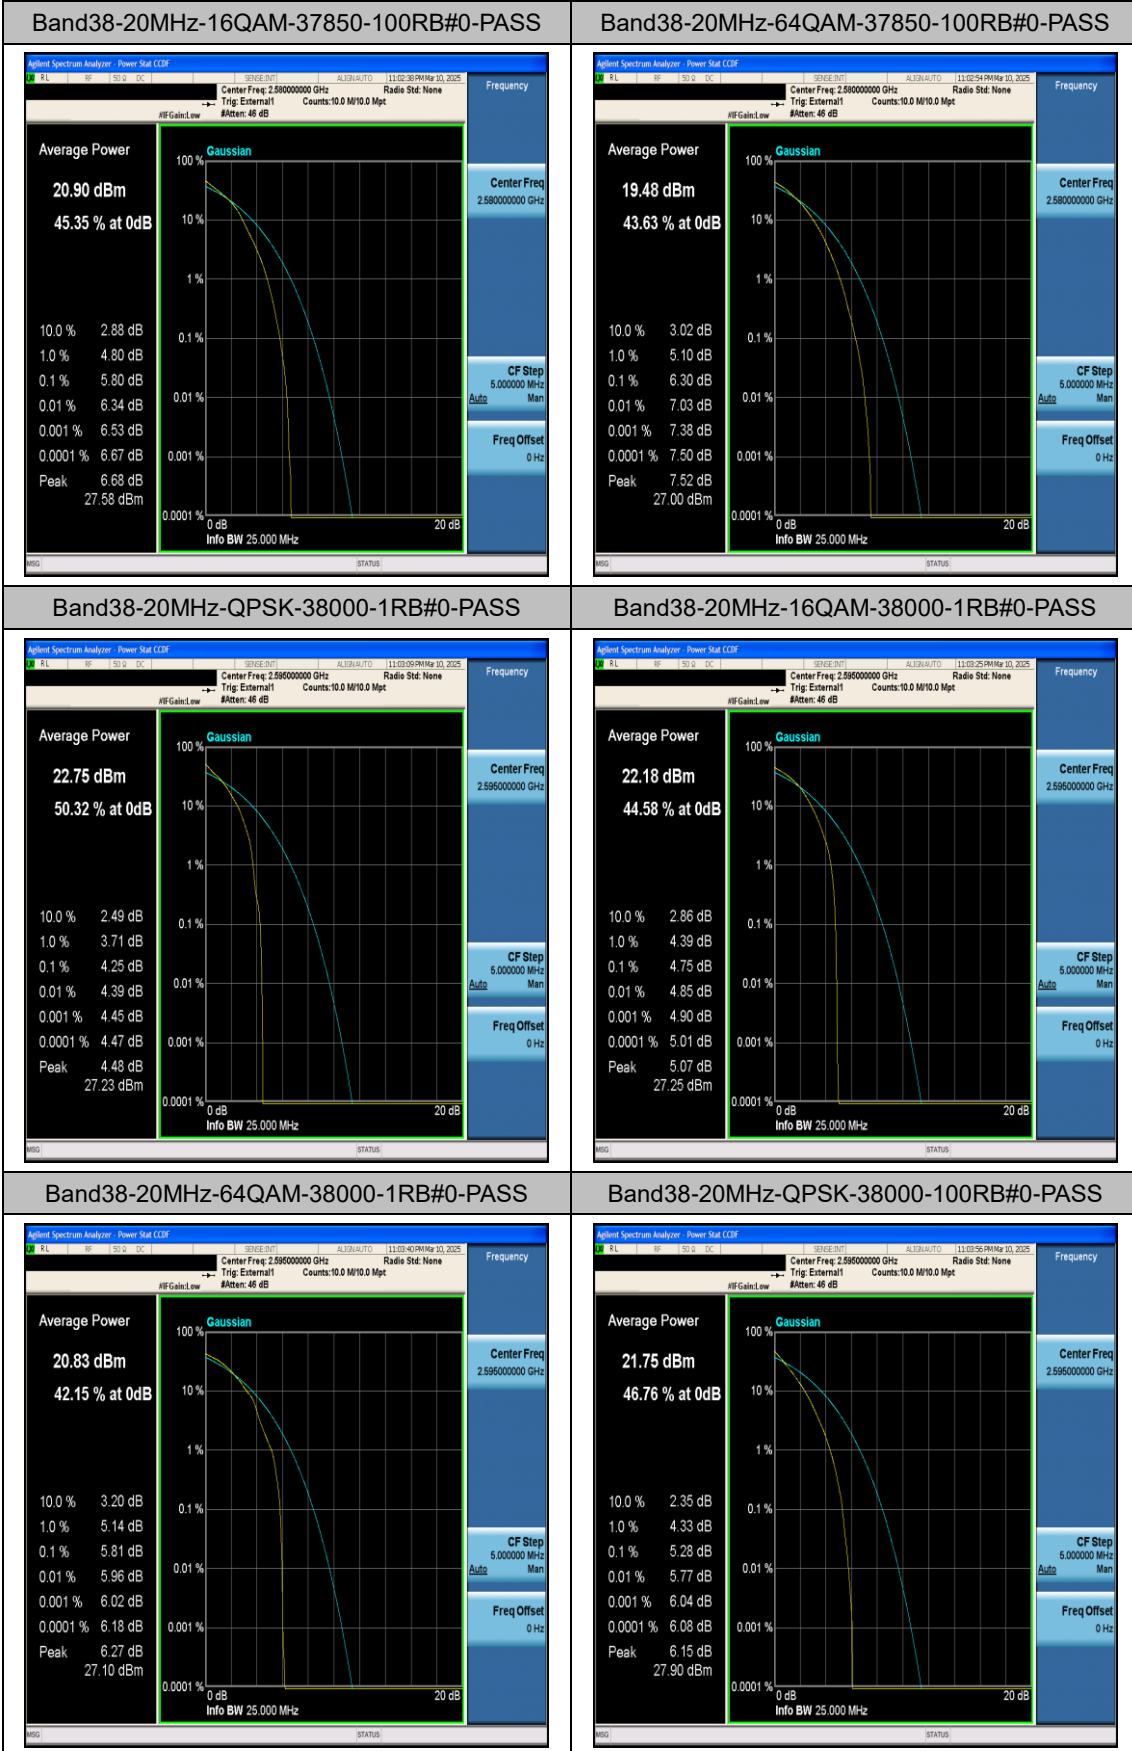

LTE Band 38 Test Graphs

Band38-5MHz-16QAM-38225-25RB#0-PASS

Band38-5MHz-64QAM-38225-25RB#0-PASS

Band38-10MHz-QPSK-37800-1RB#0-PASS

Band38-10MHz-16QAM-37800-1RB#0-PASS

Band38-10MHz-64QAM-37800-1RB#0-PASS

Band38-10MHz-QPSK-37800-50RB#0-PASS

Band38-20MHz-16QAM-38000-100RB#0-PASS

Band38-20MHz-64QAM-38000-100RB#0-PASS

Band38-20MHz-QPSK-38150-1RB#0-PASS

Band38-20MHz-16QAM-38150-1RB#0-PASS

Band38-20MHz-64QAM-38150-1RB#0-PASS

Band38-20MHz-QPSK-38150-100RB#0-PASS