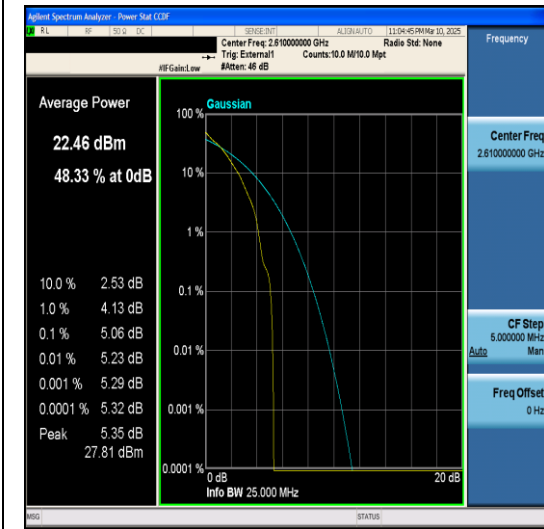

Band38-20MHz-64QAM-38150-1RB#0-PASS

Band38-20MHz-QPSK-38150-1RB#0-PASS