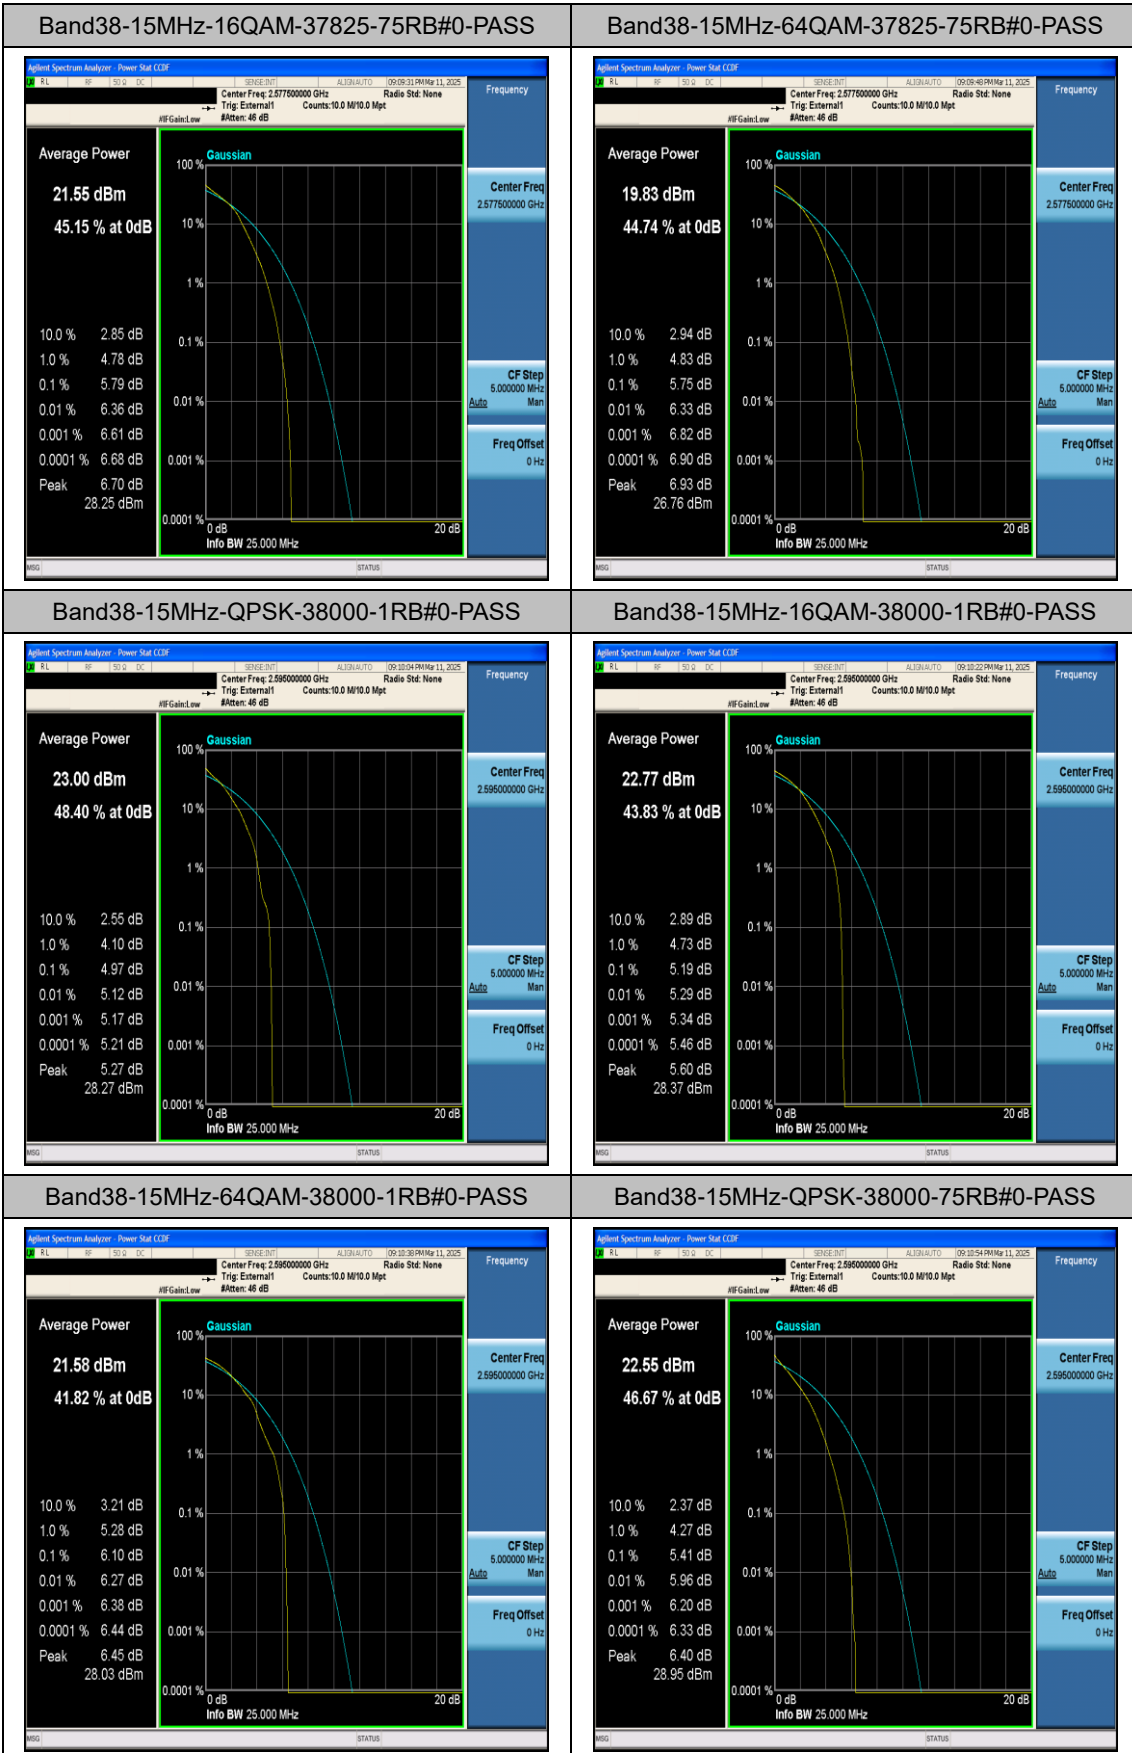

LTE Band 38 Test Graphs

Band38-5MHz-16QAM-38225-25RB#0-PASS

Band38-5MHz-64QAM-38225-25RB#0-PASS

Band38-10MHz-QPSK-37800-1RB#0-PASS

Band38-10MHz-16QAM-37800-1RB#0-PASS

Band38-10MHz-64QAM-37800-1RB#0-PASS

Band38-10MHz-QPSK-37800-50RB#0-PASS

Band38-20MHz-16QAM-38000-100RB#0-PASS

Band38-20MHz-64QAM-38000-100RB#0-PASS

Band38-20MHz-QPSK-38150-1RB#0-PASS

Band38-20MHz-16QAM-38150-1RB#0-PASS

Band38-20MHz-64QAM-38150-1RB#0-PASS

Band38-20MHz-QPSK-38150-100RB#0-PASS