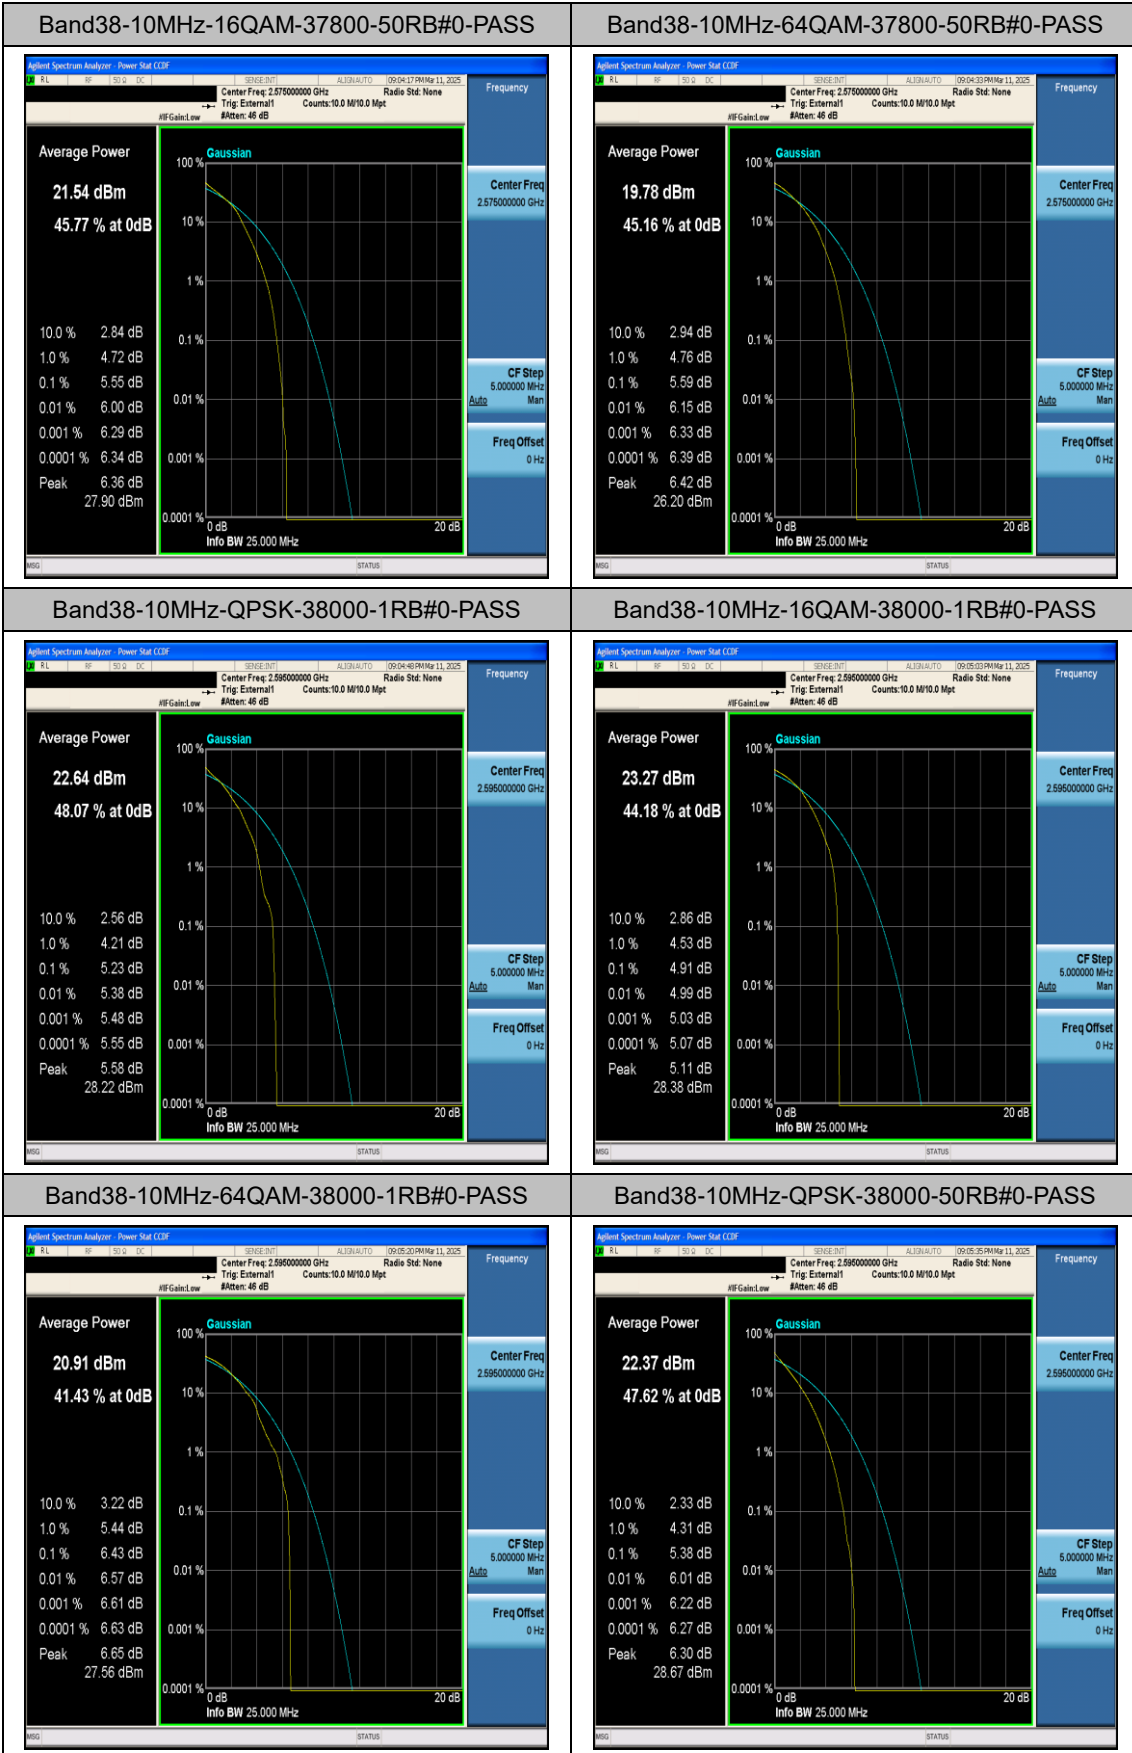

LTE Band 38 Test Graphs

Band38-5MHz-16QAM-38225-25RB#0-PASS

Band38-5MHz-64QAM-38225-25RB#0-PASS

Band38-10MHz-QPSK-37800-1RB#0-PASS

Band38-10MHz-16QAM-37800-1RB#0-PASS

Band38-10MHz-64QAM-37800-1RB#0-PASS

Band38-10MHz-QPSK-37800-50RB#0-PASS

Band38-20MHz-16QAM-38000-100RB#0-PASS

Band38-20MHz-64QAM-38000-100RB#0-PASS

Band38-20MHz-QPSK-38150-1RB#0-PASS

Band38-20MHz-16QAM-38150-1RB#0-PASS

Band38-20MHz-64QAM-38150-1RB#0-PASS

Band38-20MHz-QPSK-38150-100RB#0-PASS