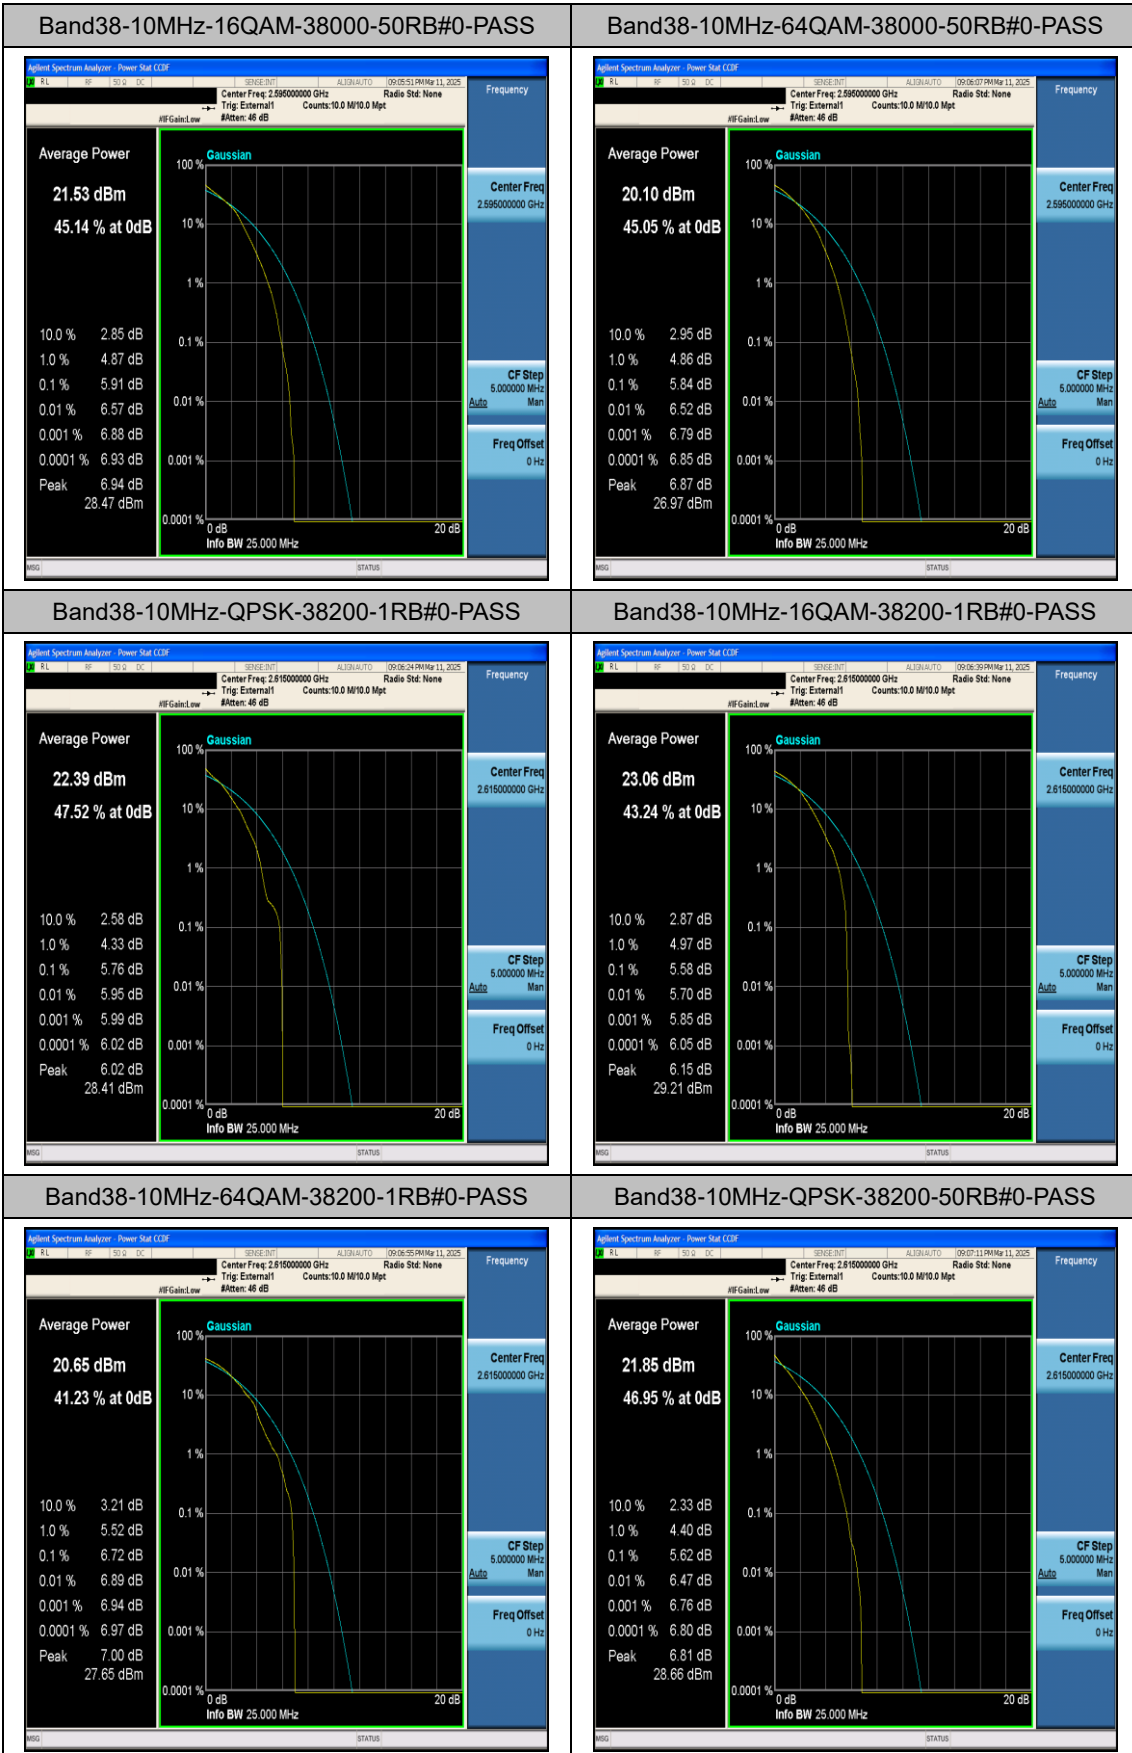

LTE Band 38 Test Graphs

Band38-5MHz-16QAM-38225-25RB#0-PASS

Band38-5MHz-64QAM-38225-25RB#0-PASS

Band38-10MHz-QPSK-37800-1RB#0-PASS

Band38-10MHz-16QAM-37800-1RB#0-PASS

Band38-10MHz-64QAM-37800-1RB#0-PASS

Band38-10MHz-QPSK-37800-50RB#0-PASS

Band38-20MHz-16QAM-38000-100RB#0-PASS

Band38-20MHz-64QAM-38000-100RB#0-PASS

Band38-20MHz-QPSK-38150-1RB#0-PASS

Band38-20MHz-16QAM-38150-1RB#0-PASS

Band38-20MHz-64QAM-38150-1RB#0-PASS

Band38-20MHz-QPSK-38150-100RB#0-PASS