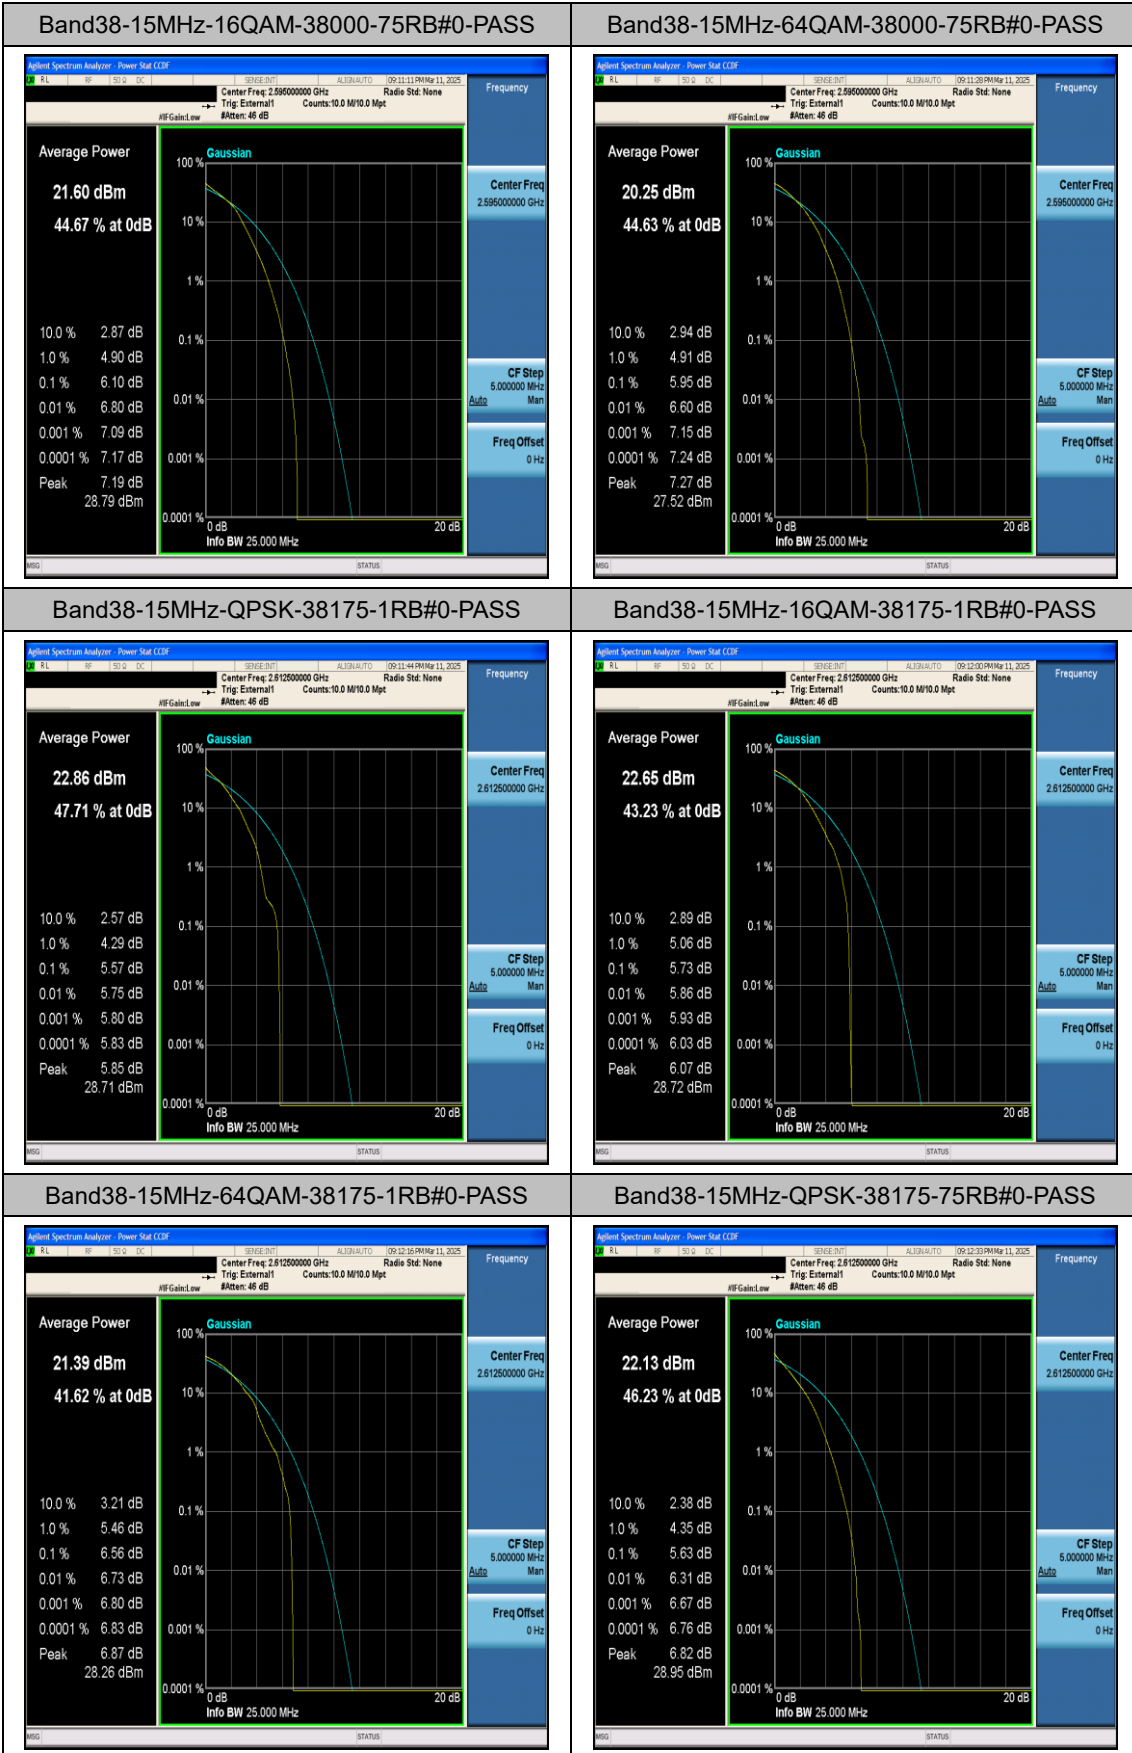

LTE Band 38 Test Graphs

Band38-5MHz-16QAM-38225-25RB#0-PASS

Band38-5MHz-64QAM-38225-25RB#0-PASS

Band38-10MHz-QPSK-37800-1RB#0-PASS

Band38-10MHz-16QAM-37800-1RB#0-PASS

Band38-10MHz-64QAM-37800-1RB#0-PASS

Band38-10MHz-QPSK-37800-50RB#0-PASS

Band38-20MHz-16QAM-38000-100RB#0-PASS

Band38-20MHz-64QAM-38000-100RB#0-PASS

Band38-20MHz-QPSK-38150-1RB#0-PASS

Band38-20MHz-16QAM-38150-1RB#0-PASS

Band38-20MHz-64QAM-38150-1RB#0-PASS

Band38-20MHz-QPSK-38150-100RB#0-PASS