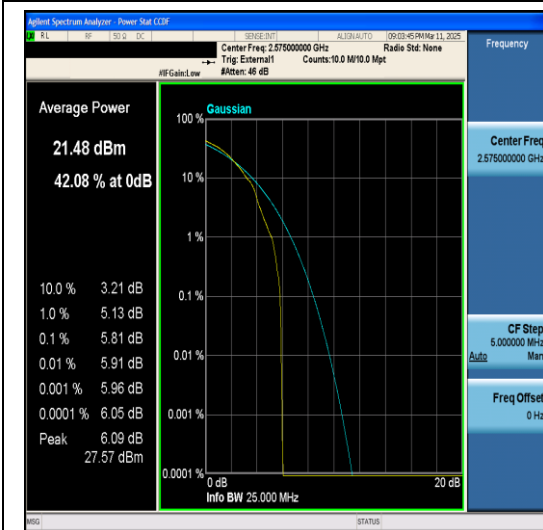

LTE Band 38 Test Graphs

Band38-5MHz-16QAM-38225-25RB#0-PASS

Band38-5MHz-64QAM-38225-25RB#0-PASS

Band38-10MHz-QPSK-37800-1RB#0-PASS

Band38-10MHz-16QAM-37800-1RB#0-PASS

Band38-10MHz-64QAM-37800-1RB#0-PASS

Band38-10MHz-QPSK-37800-50RB#0-PASS