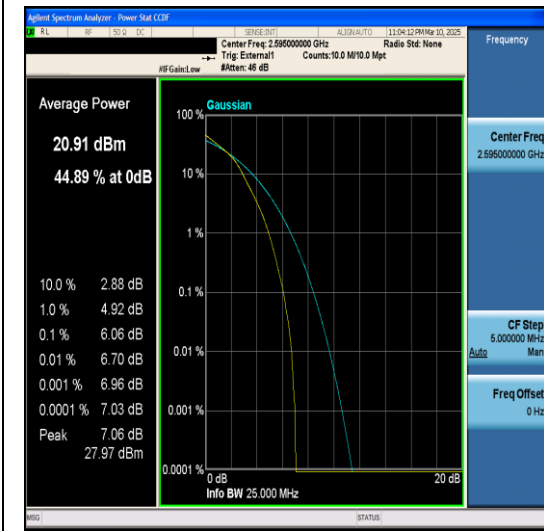

Band38-20MHz-QPSK-38150-1RB#0-PASS

Band38-20MHz-16QAM-38000-100RB#0-PASS