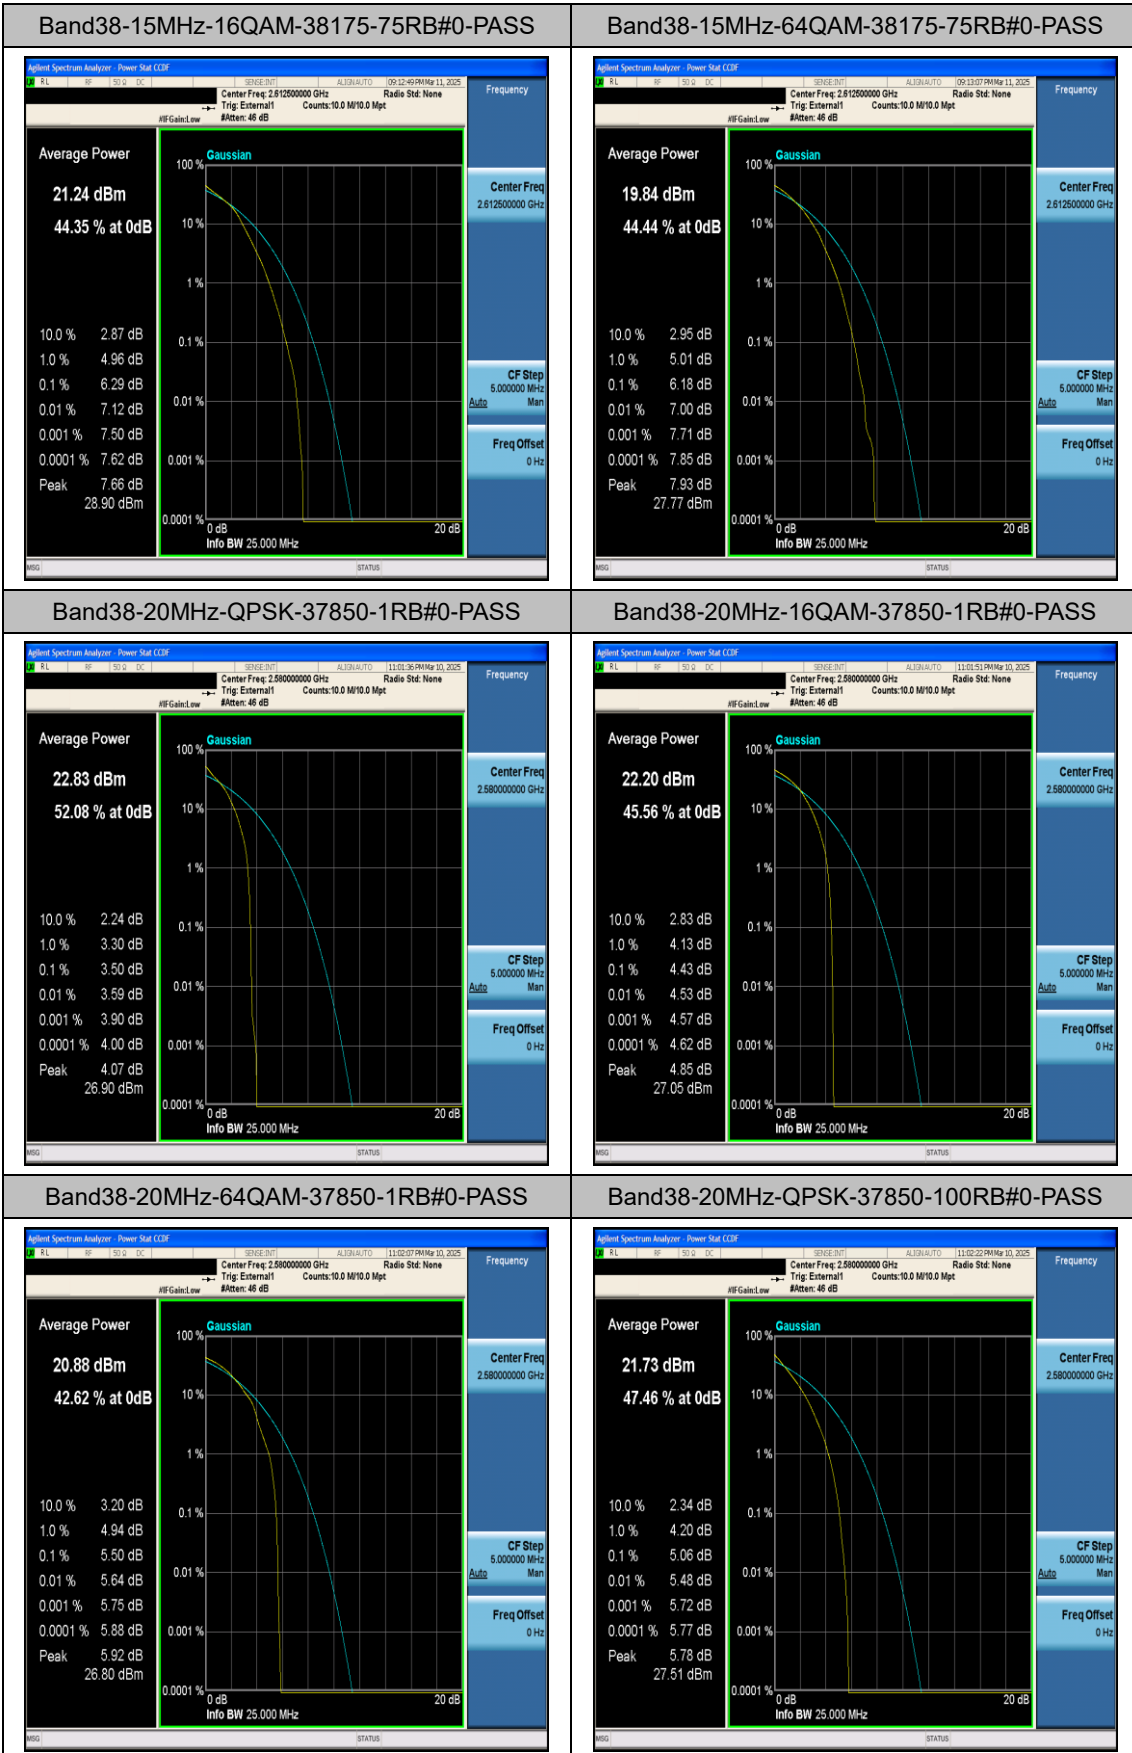

LTE Band 38 Test Graphs

Band38-5MHz-16QAM-38225-25RB#0-PASS

Band38-5MHz-64QAM-38225-25RB#0-PASS

Band38-10MHz-QPSK-37800-1RB#0-PASS

Band38-10MHz-16QAM-37800-1RB#0-PASS

Band38-10MHz-64QAM-37800-1RB#0-PASS

Band38-10MHz-QPSK-37800-50RB#0-PASS

Band38-20MHz-16QAM-38000-100RB#0-PASS

Band38-20MHz-64QAM-38000-100RB#0-PASS

Band38-20MHz-QPSK-38150-1RB#0-PASS

Band38-20MHz-16QAM-38150-1RB#0-PASS

Band38-20MHz-64QAM-38150-1RB#0-PASS

Band38-20MHz-QPSK-38150-100RB#0-PASS