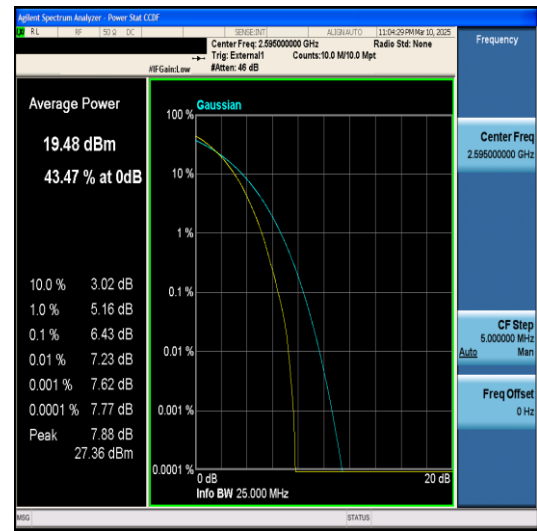

Band38-20MHz-16QAM-38150-1RB#0-PASS

Band38-20MHz-64QAM-38000-100RB#0-PASS