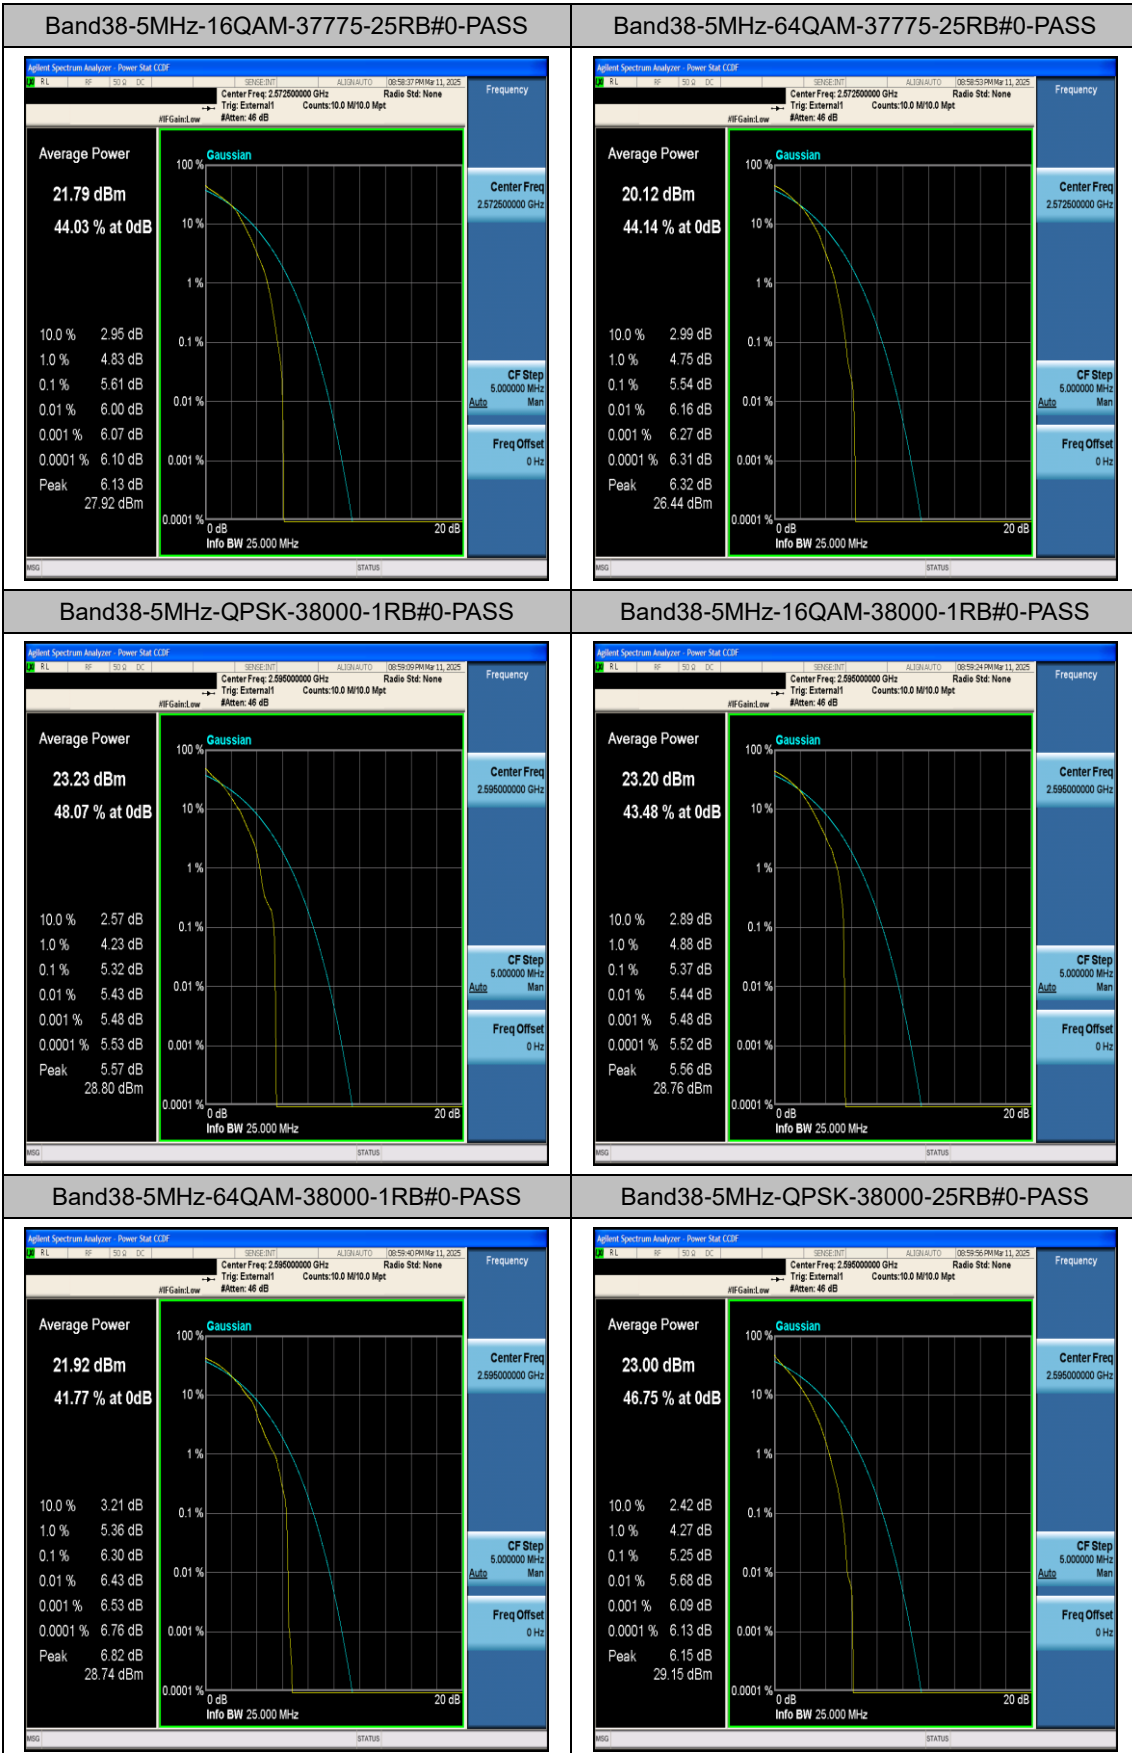

LTE Band 38 Test Graphs

Band38-5MHz-16QAM-38225-25RB#0-PASS

Band38-5MHz-64QAM-38225-25RB#0-PASS

Band38-10MHz-QPSK-37800-1RB#0-PASS

Band38-10MHz-16QAM-37800-1RB#0-PASS

Band38-10MHz-64QAM-37800-1RB#0-PASS

Band38-10MHz-QPSK-37800-50RB#0-PASS

Band38-20MHz-16QAM-38000-100RB#0-PASS

Band38-20MHz-64QAM-38000-100RB#0-PASS

Band38-20MHz-QPSK-38150-1RB#0-PASS

Band38-20MHz-16QAM-38150-1RB#0-PASS

Band38-20MHz-64QAM-38150-1RB#0-PASS

Band38-20MHz-QPSK-38150-100RB#0-PASS