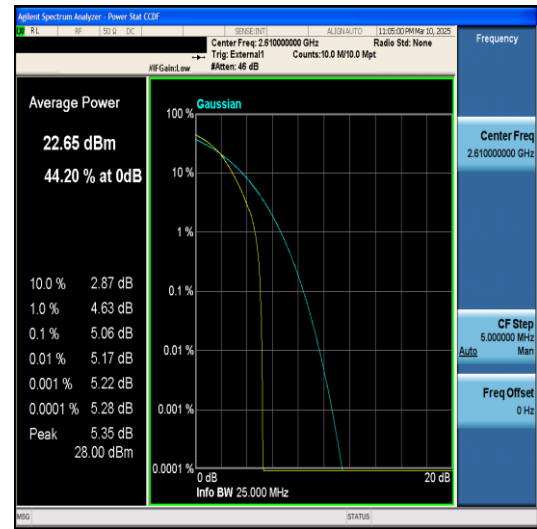

Band38-20MHz-16QAM-38000-100RB#0-PASS

Band38-20MHz-64QAM-38000-100RB#0-PASS

Band38-20MHz-QPSK-38150-1RB#0-PASS

Band38-20MHz-16QAM-38150-1RB#0-PASS

Band38-20MHz-64QAM-38150-1RB#0-PASS

Band38-20MHz-QPSK-38150-100RB#0-PASS