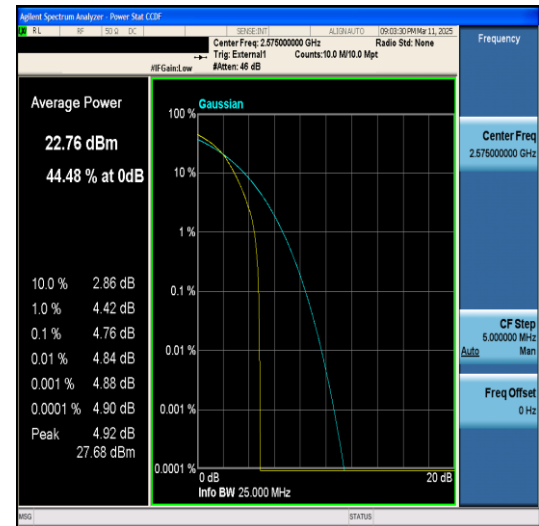

LTE Band 38 Test Graphs

Band38-5MHz-16QAM-38225-25RB#0-PASS

Band38-5MHz-64QAM-38225-25RB#0-PASS

Band38-10MHz-QPSK-37800-1RB#0-PASS

Band38-10MHz-16QAM-37800-1RB#0-PASS

Band38-10MHz-64QAM-37800-1RB#0-PASS

Band38-10MHz-QPSK-37800-50RB#0-PASS