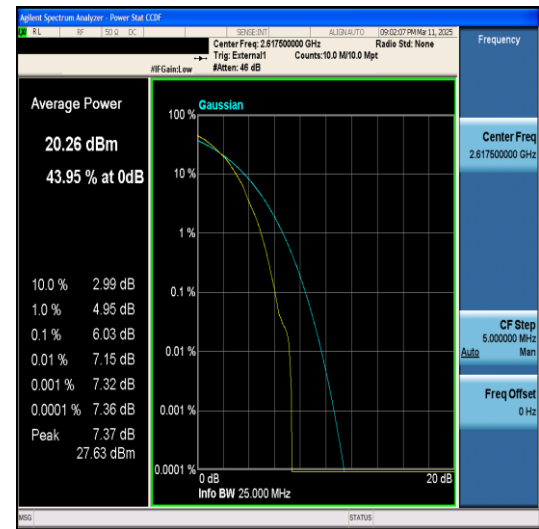

LTE Band 38 Test Graphs

Band38-5MHz-16QAM-38225-25RB#0-PASS

Band38-5MHz-64QAM-38225-25RB#0-PASS

Band38-10MHz-QPSK-37800-1RB#0-PASS

Band38-10MHz-16QAM-37800-1RB#0-PASS

Band38-10MHz-64QAM-37800-1RB#0-PASS

Band38-10MHz-QPSK-37800-50RB#0-PASS