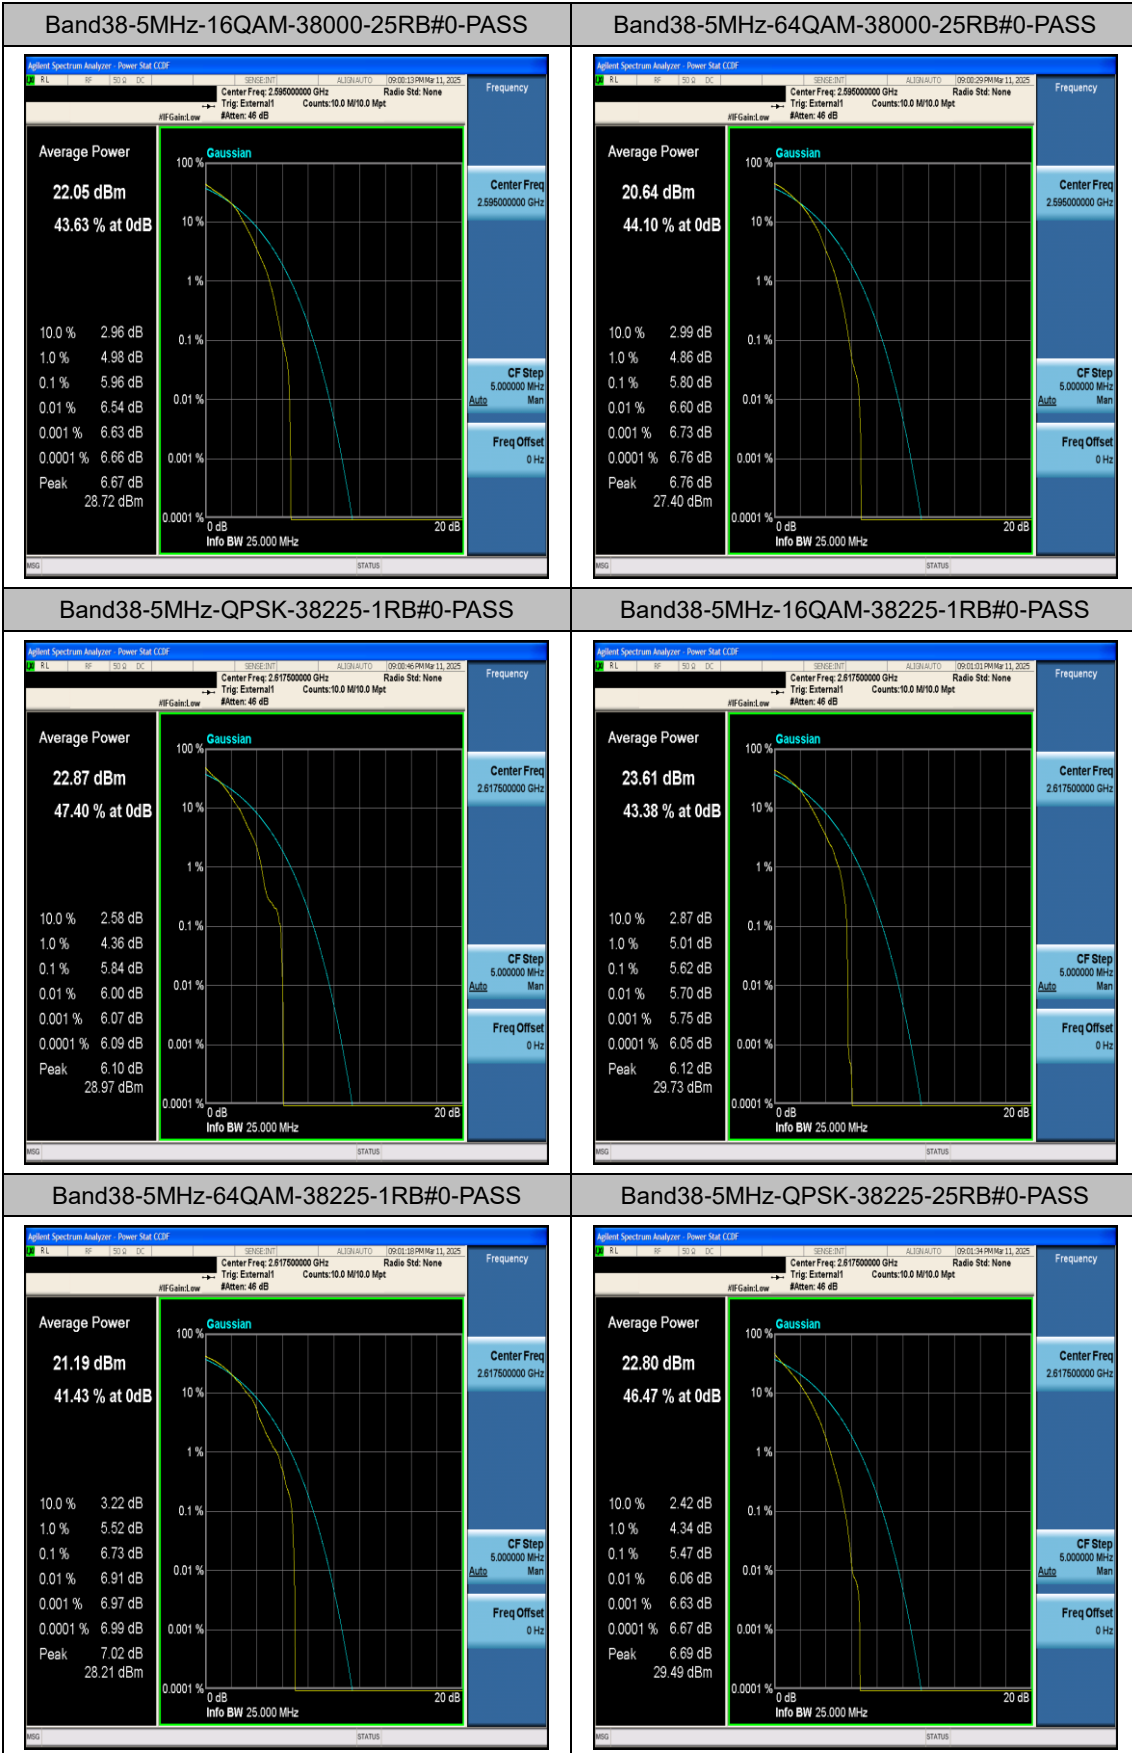

LTE Band 38 Test Graphs

Band38-5MHz-16QAM-38225-25RB#0-PASS

Band38-5MHz-64QAM-38225-25RB#0-PASS

Band38-10MHz-QPSK-37800-1RB#0-PASS

Band38-10MHz-16QAM-37800-1RB#0-PASS

Band38-10MHz-64QAM-37800-1RB#0-PASS

Band38-10MHz-QPSK-37800-50RB#0-PASS

Band38-20MHz-16QAM-38000-100RB#0-PASS

Band38-20MHz-64QAM-38000-100RB#0-PASS

Band38-20MHz-QPSK-38150-1RB#0-PASS

Band38-20MHz-16QAM-38150-1RB#0-PASS

Band38-20MHz-64QAM-38150-1RB#0-PASS

Band38-20MHz-QPSK-38150-100RB#0-PASS