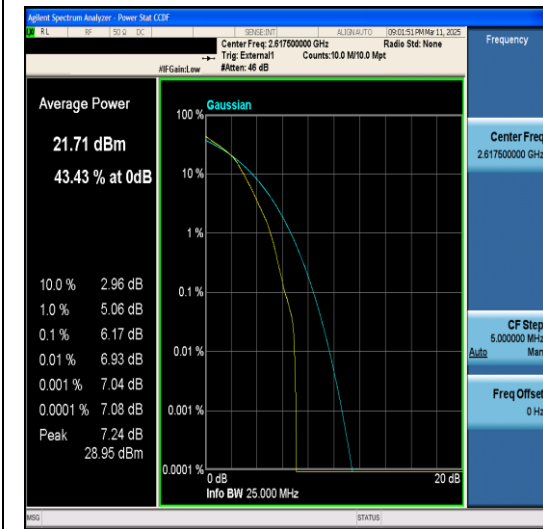

LTE Band 38 Test Graphs

Band38-5MHz-16QAM-38225-25RB#0-PASS

Band38-5MHz-64QAM-38225-25RB#0-PASS

Band38-10MHz-QPSK-37800-1RB#0-PASS

Band38-10MHz-16QAM-37800-1RB#0-PASS

Band38-10MHz-64QAM-37800-1RB#0-PASS

Band38-10MHz-QPSK-37800-50RB#0-PASS