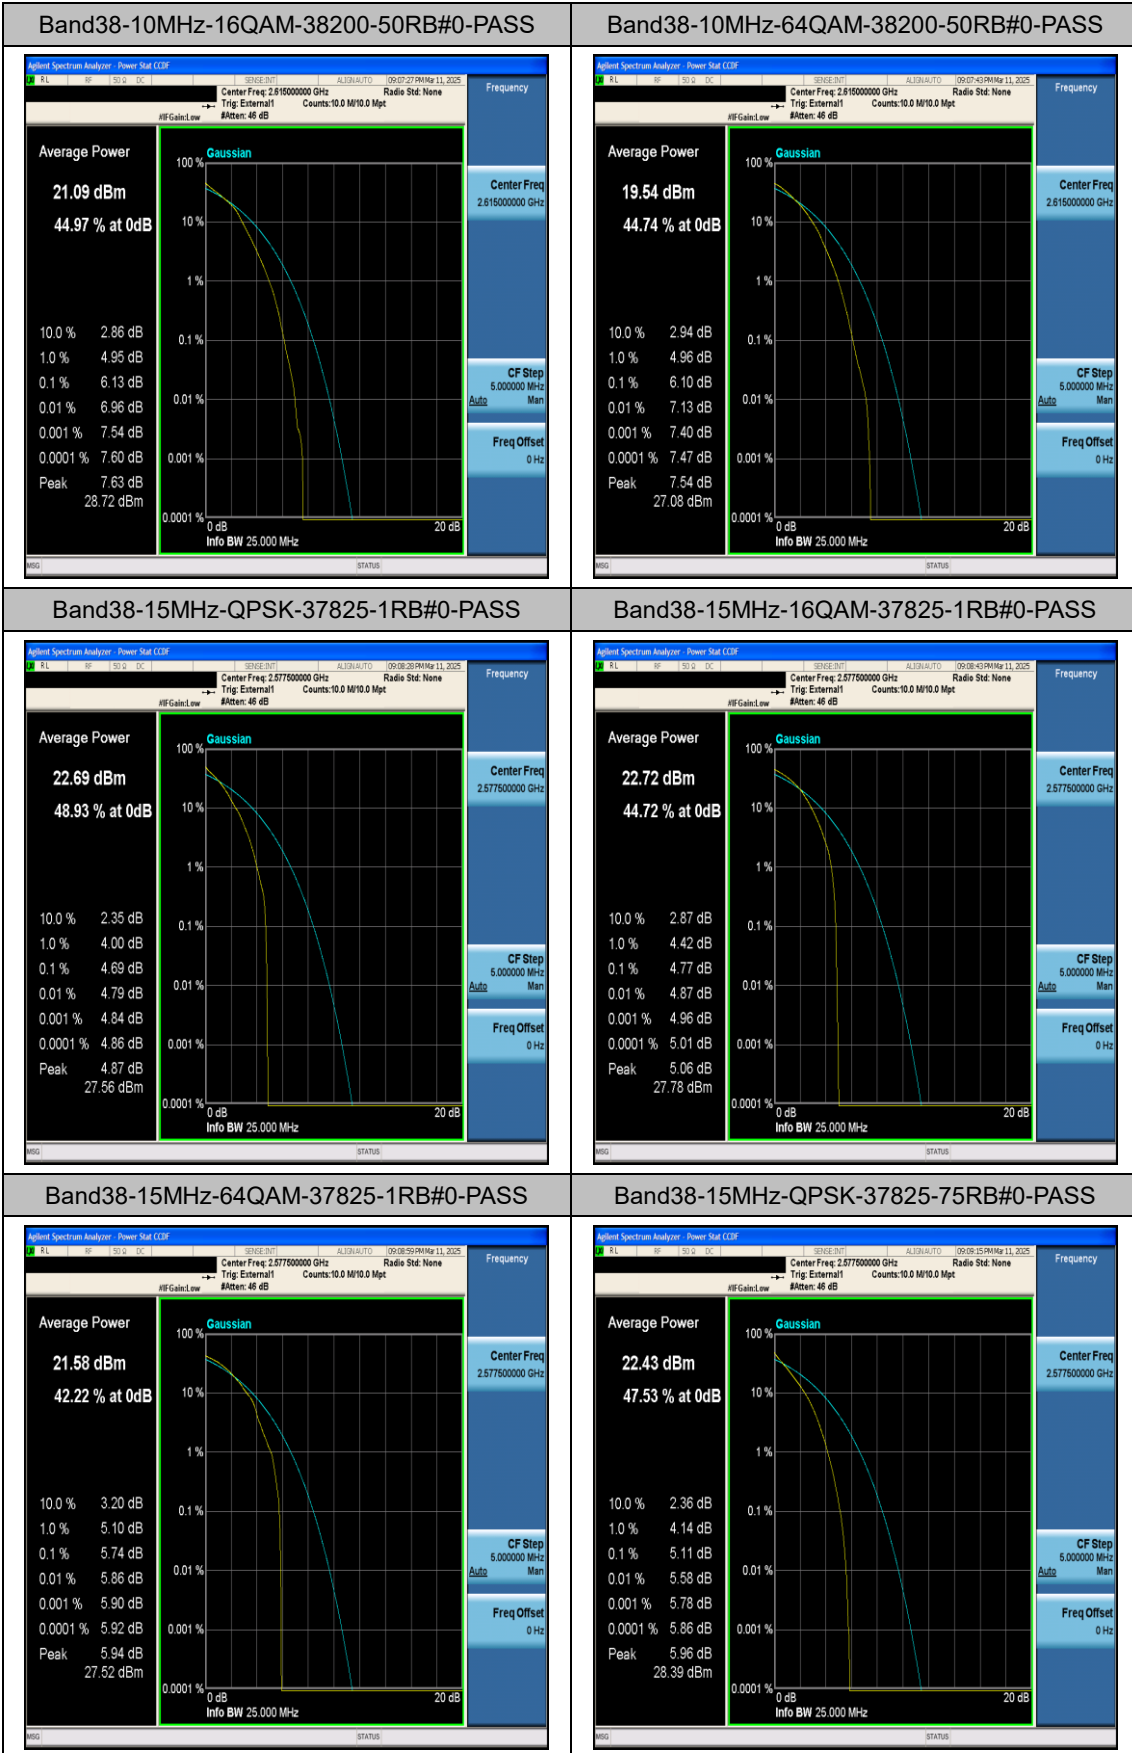

LTE Band 38 Test Graphs

Band38-5MHz-16QAM-38225-25RB#0-PASS

Band38-5MHz-64QAM-38225-25RB#0-PASS

Band38-10MHz-QPSK-37800-1RB#0-PASS

Band38-10MHz-16QAM-37800-1RB#0-PASS

Band38-10MHz-64QAM-37800-1RB#0-PASS

Band38-10MHz-QPSK-37800-50RB#0-PASS

Band38-20MHz-16QAM-38000-100RB#0-PASS

Band38-20MHz-64QAM-38000-100RB#0-PASS

Band38-20MHz-QPSK-38150-1RB#0-PASS

Band38-20MHz-16QAM-38150-1RB#0-PASS

Band38-20MHz-64QAM-38150-1RB#0-PASS

Band38-20MHz-QPSK-38150-100RB#0-PASS