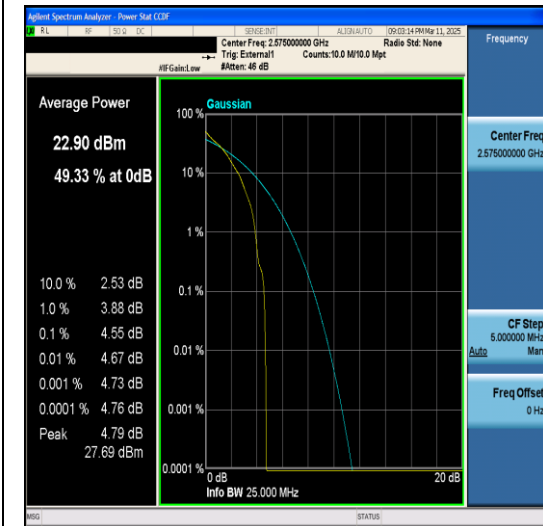

LTE Band 38 Test Graphs

Band38-5MHz-16QAM-38225-25RB#0-PASS

Band38-5MHz-64QAM-38225-25RB#0-PASS

Band38-10MHz-QPSK-37800-1RB#0-PASS

Band38-10MHz-16QAM-37800-1RB#0-PASS

Band38-10MHz-64QAM-37800-1RB#0-PASS

Band38-10MHz-QPSK-37800-50RB#0-PASS