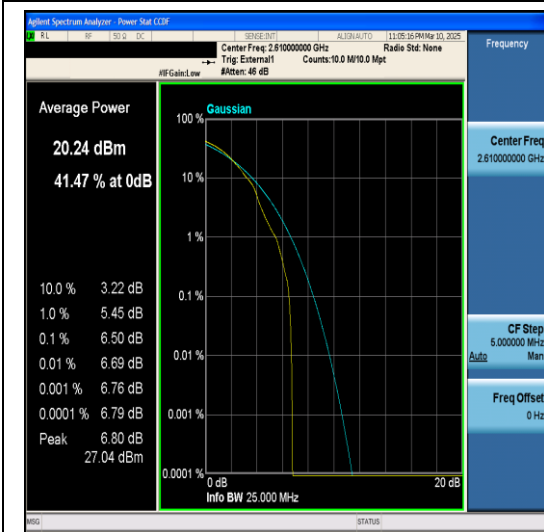

Band38-20MHz-16QAM-38000-100RB#0-PASS

Band38-20MHz-64QAM-38000-100RB#0-PASS

Band38-20MHz-QPSK-38150-1RB#0-PASS

Band38-20MHz-16QAM-38150-1RB#0-PASS

Band38-20MHz-64QAM-38150-1RB#0-PASS

Band38-20MHz-QPSK-38150-100RB#0-PASS