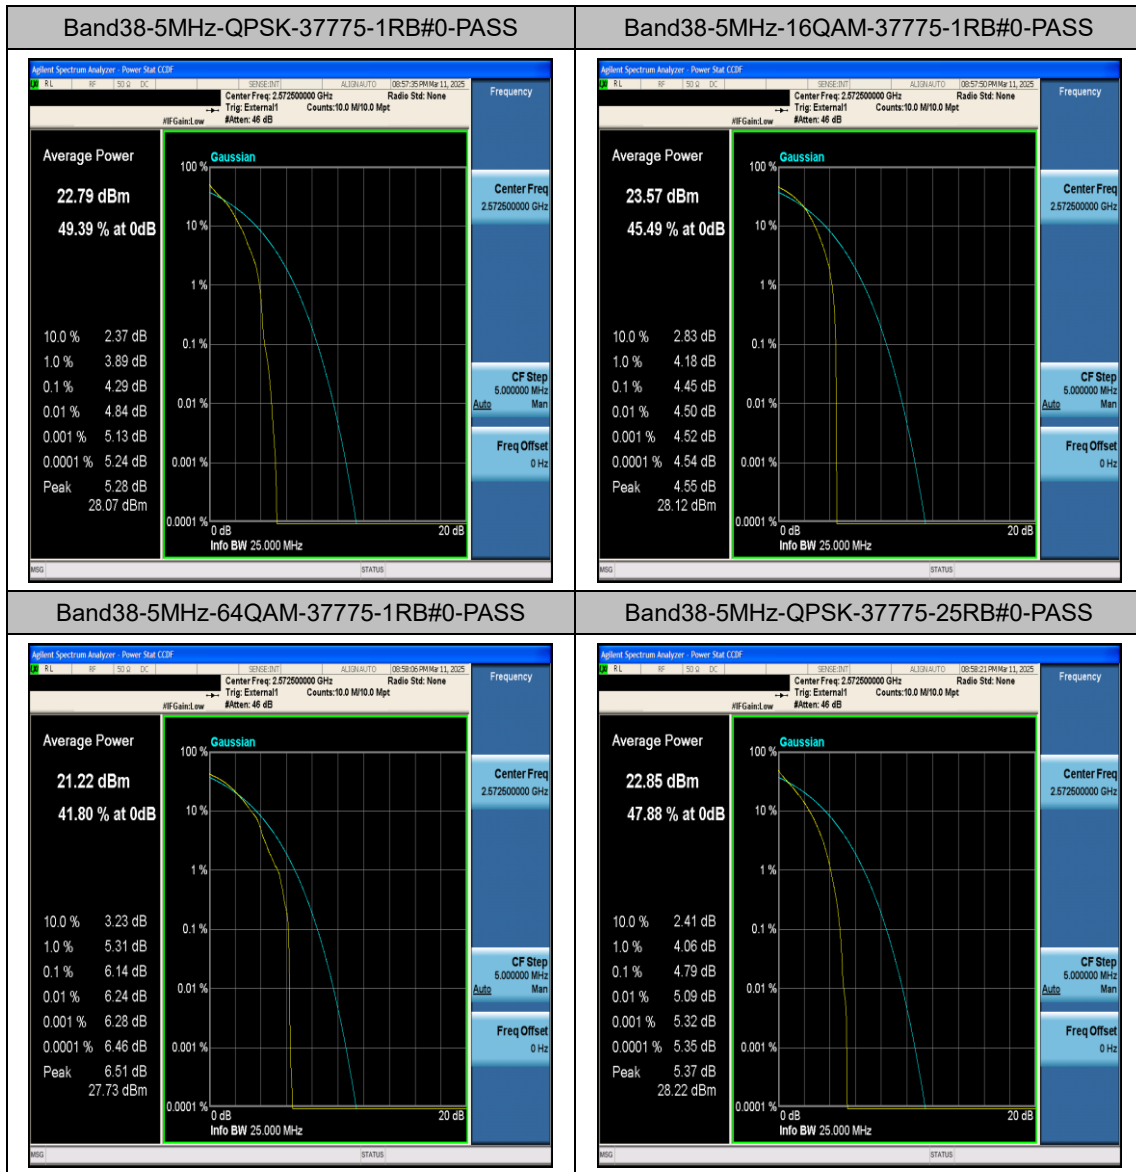

LTE Band 38 Test Graphs

Band38-5MHz-16QAM-38225-25RB#0-PASS

Band38-5MHz-64QAM-38225-25RB#0-PASS

Band38-10MHz-QPSK-37800-1RB#0-PASS

Band38-10MHz-16QAM-37800-1RB#0-PASS

Band38-10MHz-64QAM-37800-1RB#0-PASS

Band38-10MHz-QPSK-37800-50RB#0-PASS

Band38-20MHz-16QAM-38000-100RB#0-PASS

Band38-20MHz-64QAM-38000-100RB#0-PASS

Band38-20MHz-QPSK-38150-1RB#0-PASS

Band38-20MHz-16QAM-38150-1RB#0-PASS

Band38-20MHz-64QAM-38150-1RB#0-PASS

Band38-20MHz-QPSK-38150-100RB#0-PASS