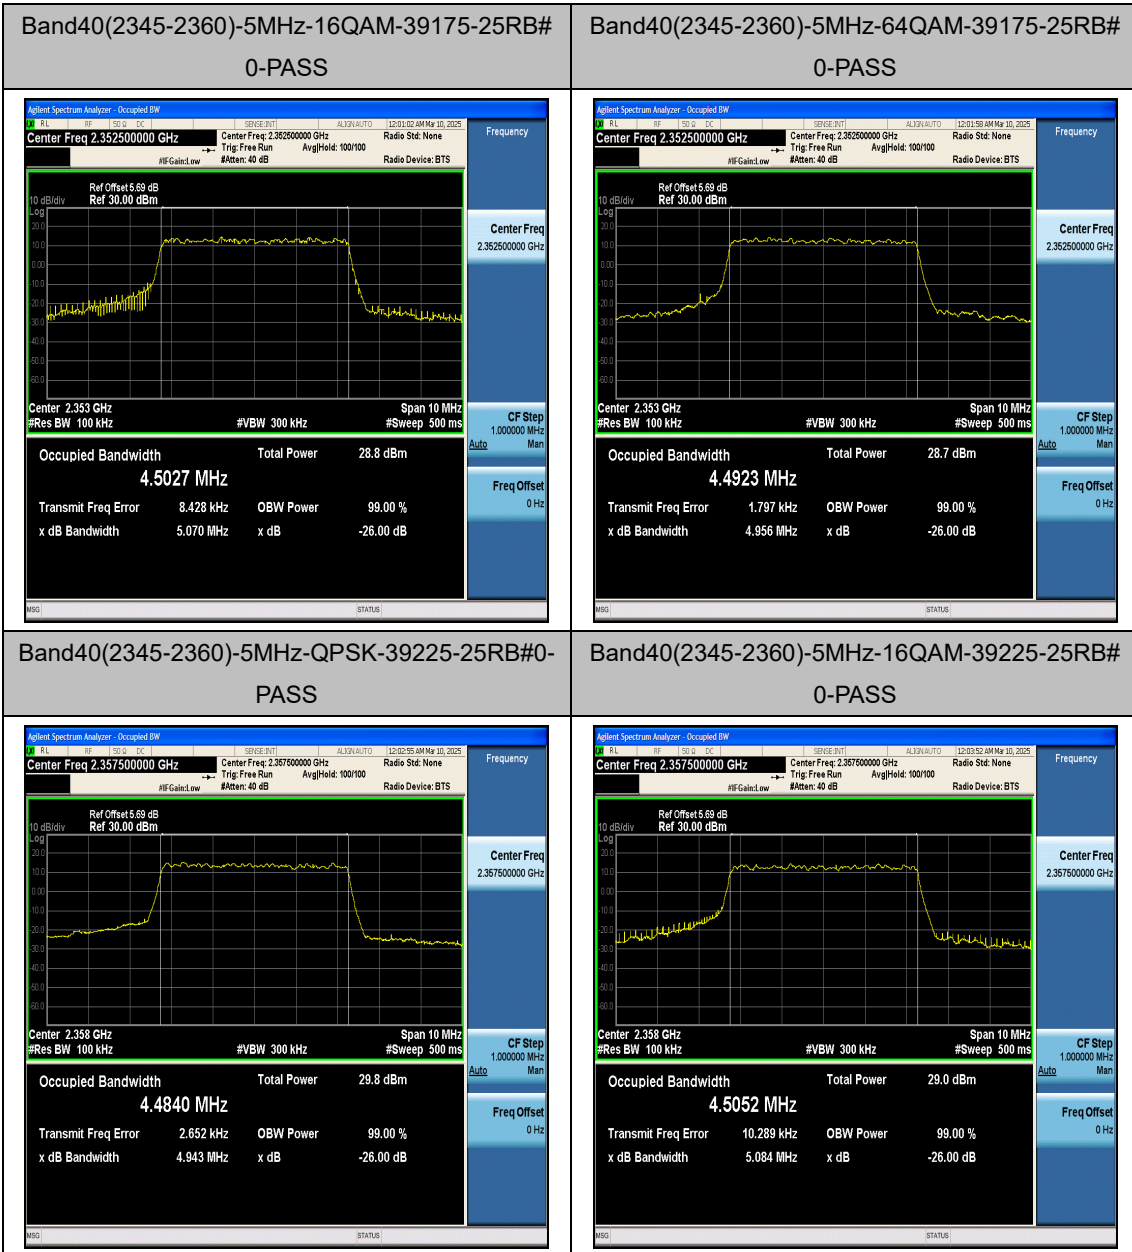

### LTE Band 40(2345~2360MHz) Test Graphs

### LTE Band 41 Test Graphs