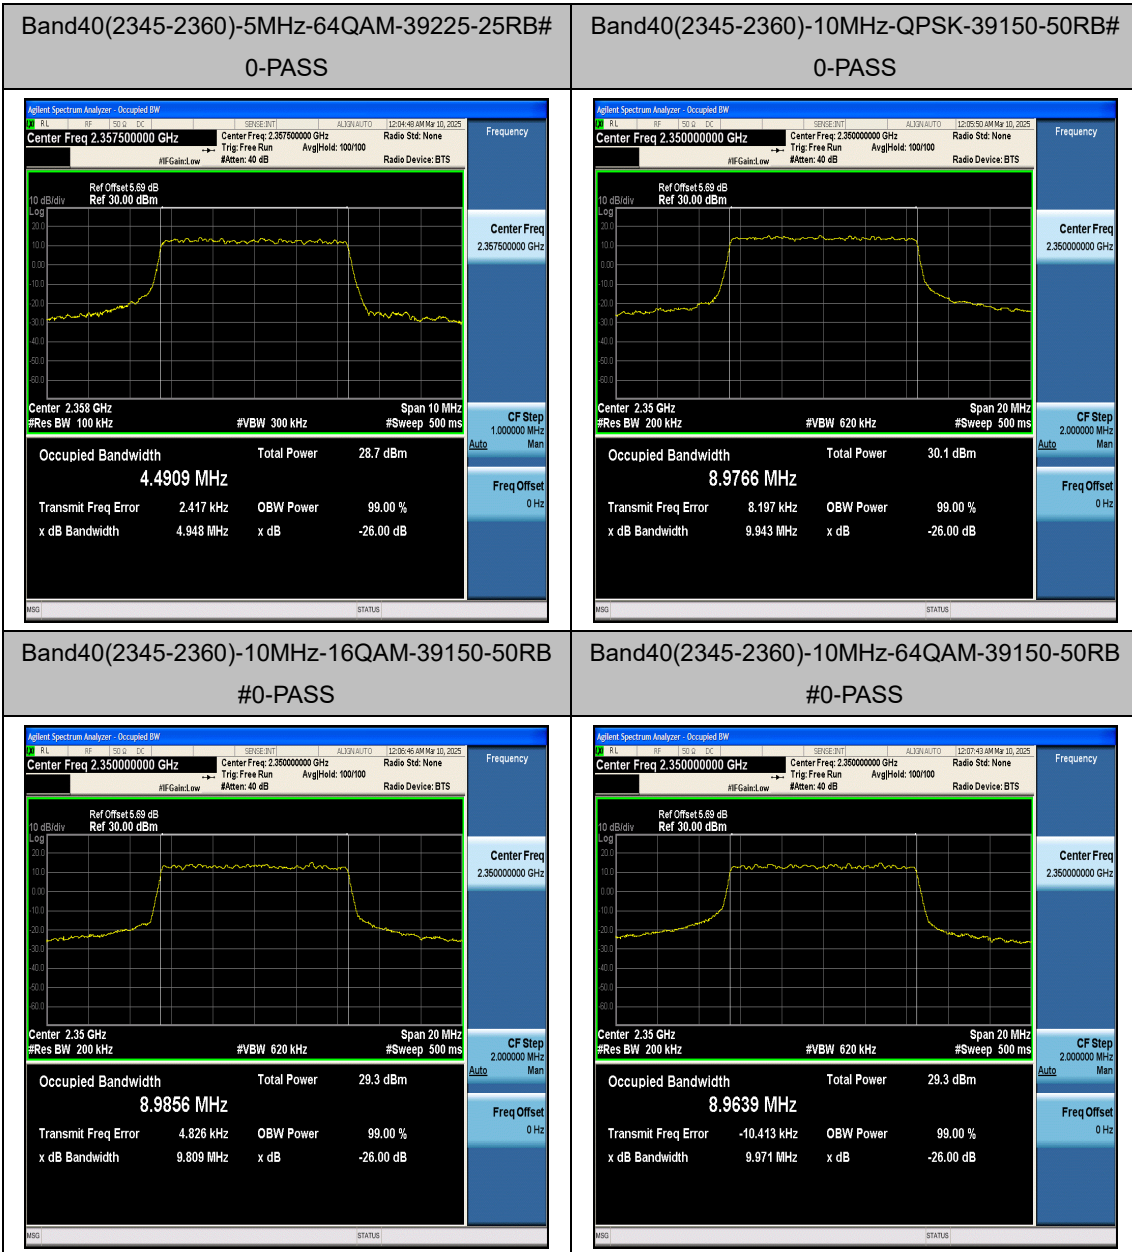

### LTE Band 40(2345~2360MHz) Test Graphs

### LTE Band 41 Test Graphs