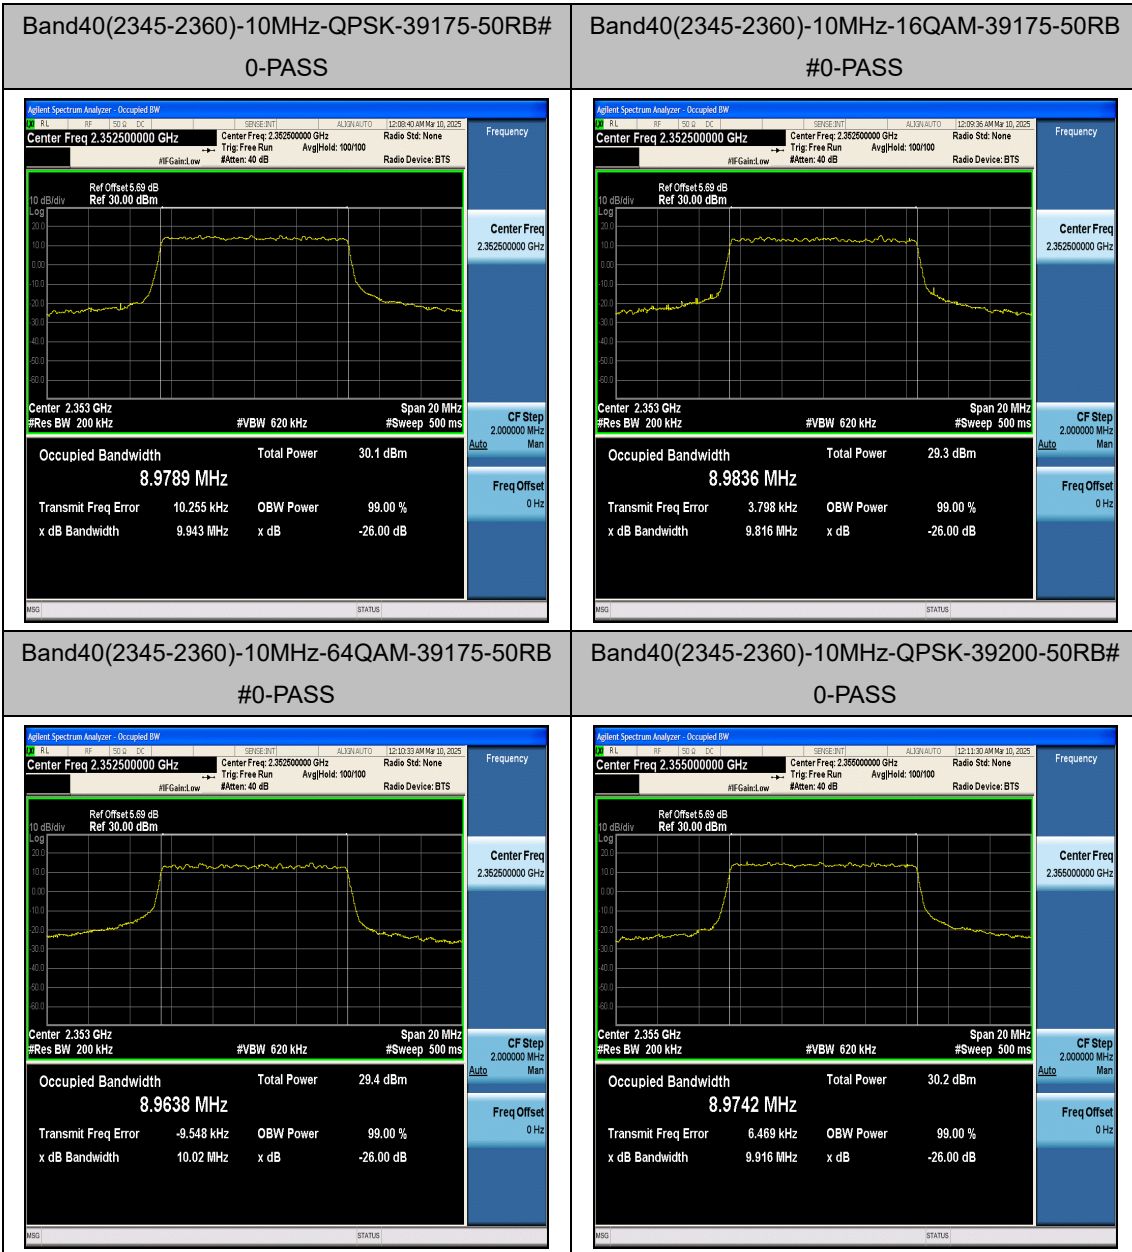

### LTE Band 40(2345~2360MHz) Test Graphs

### LTE Band 41 Test Graphs