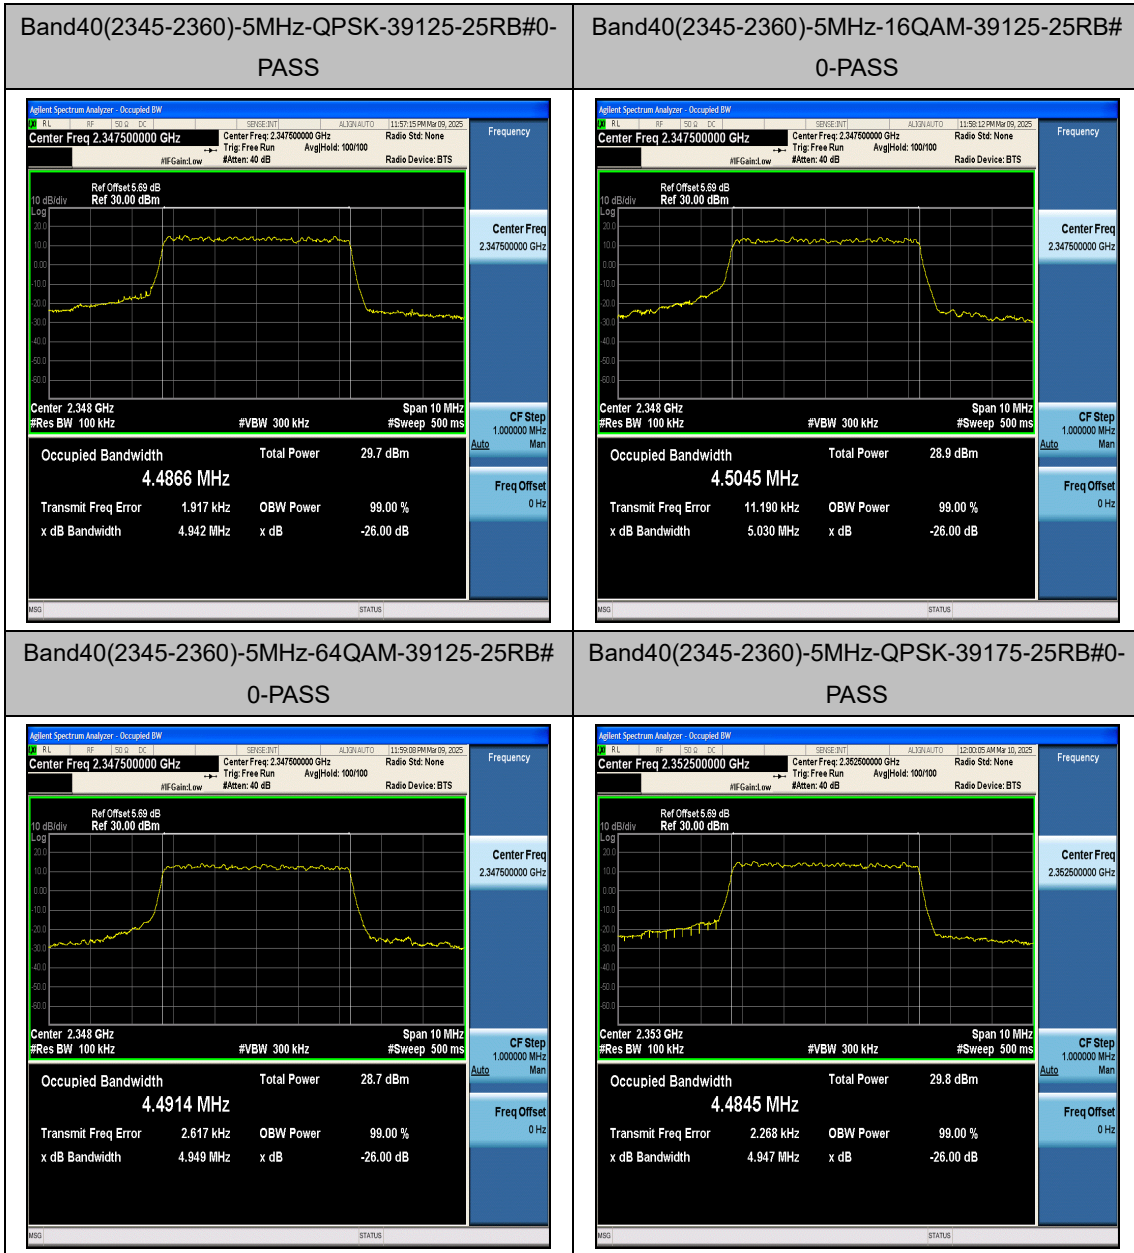

### LTE Band 40(2345~2360MHz) Test Graphs

### LTE Band 41 Test Graphs