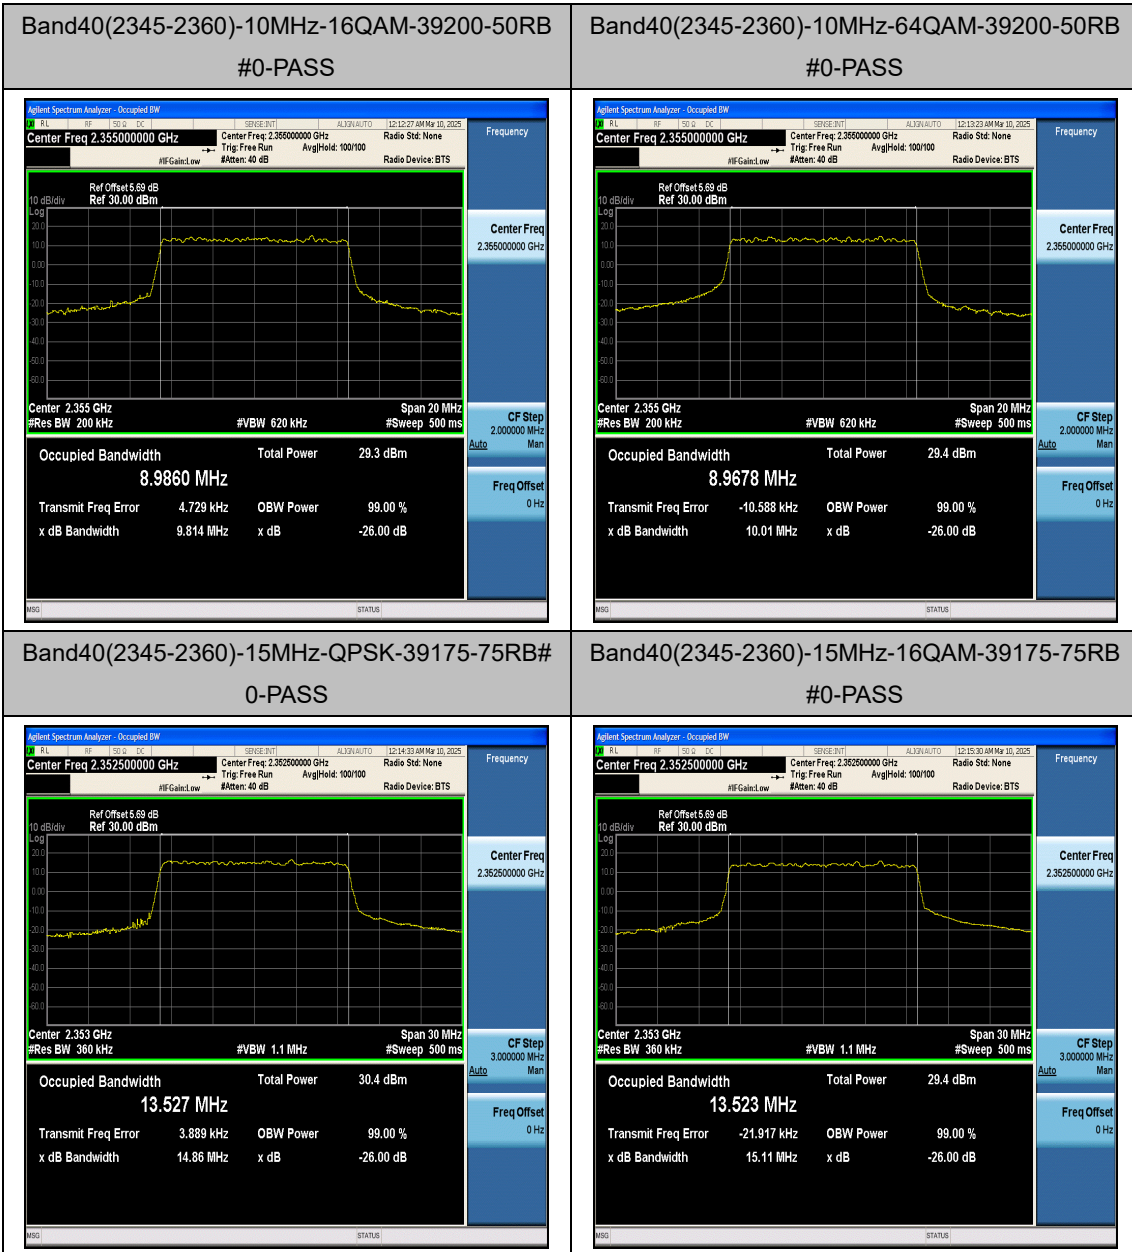

### LTE Band 40(2345~2360MHz) Test Graphs

### LTE Band 41 Test Graphs