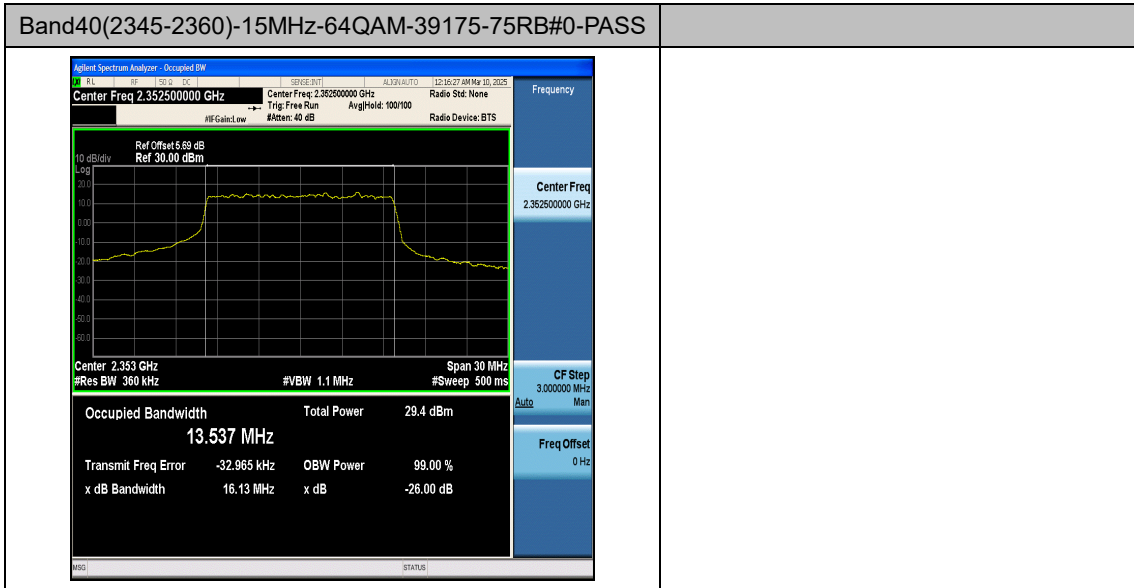

### LTE Band 40(2345~2360MHz) Test Graphs

### LTE Band 41 Test Graphs