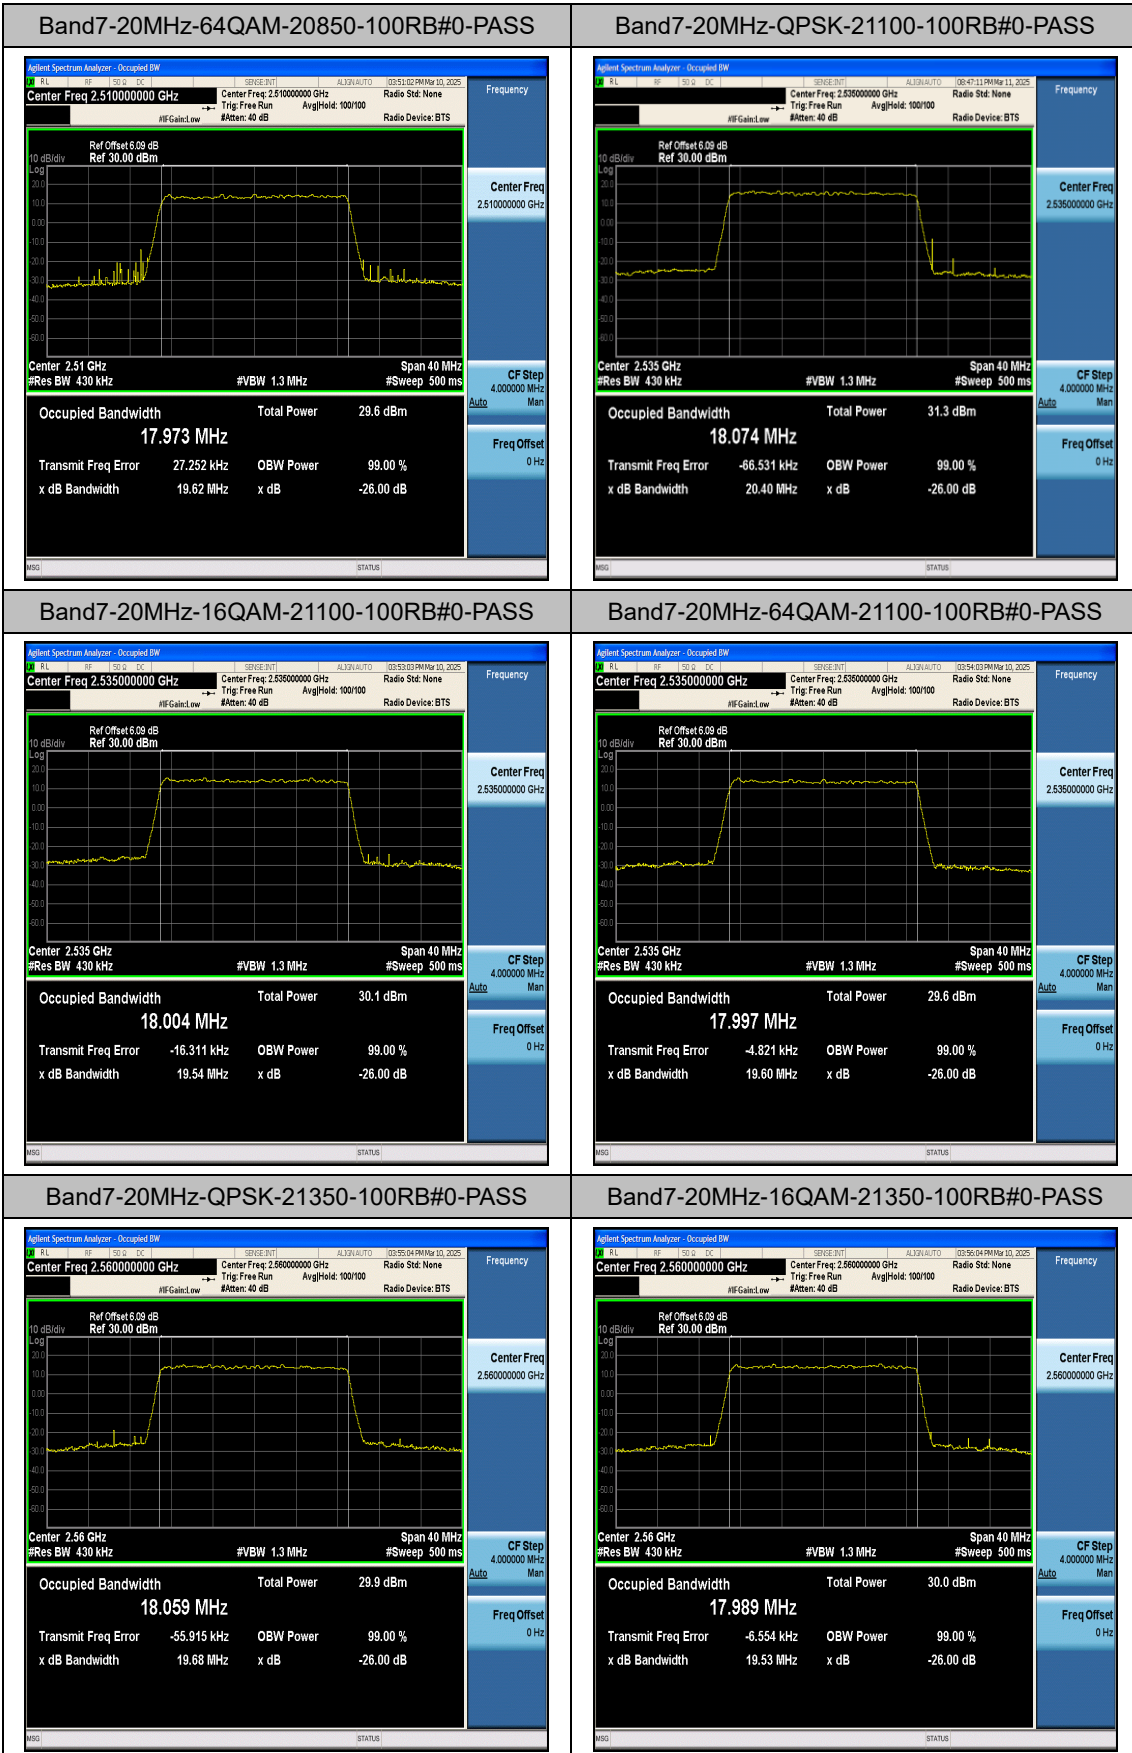

### LTE Band 7 Test Graphs

LTE Band 38 Test Graphs

LTE Band 40(2305~2320MHz) Test Graphs