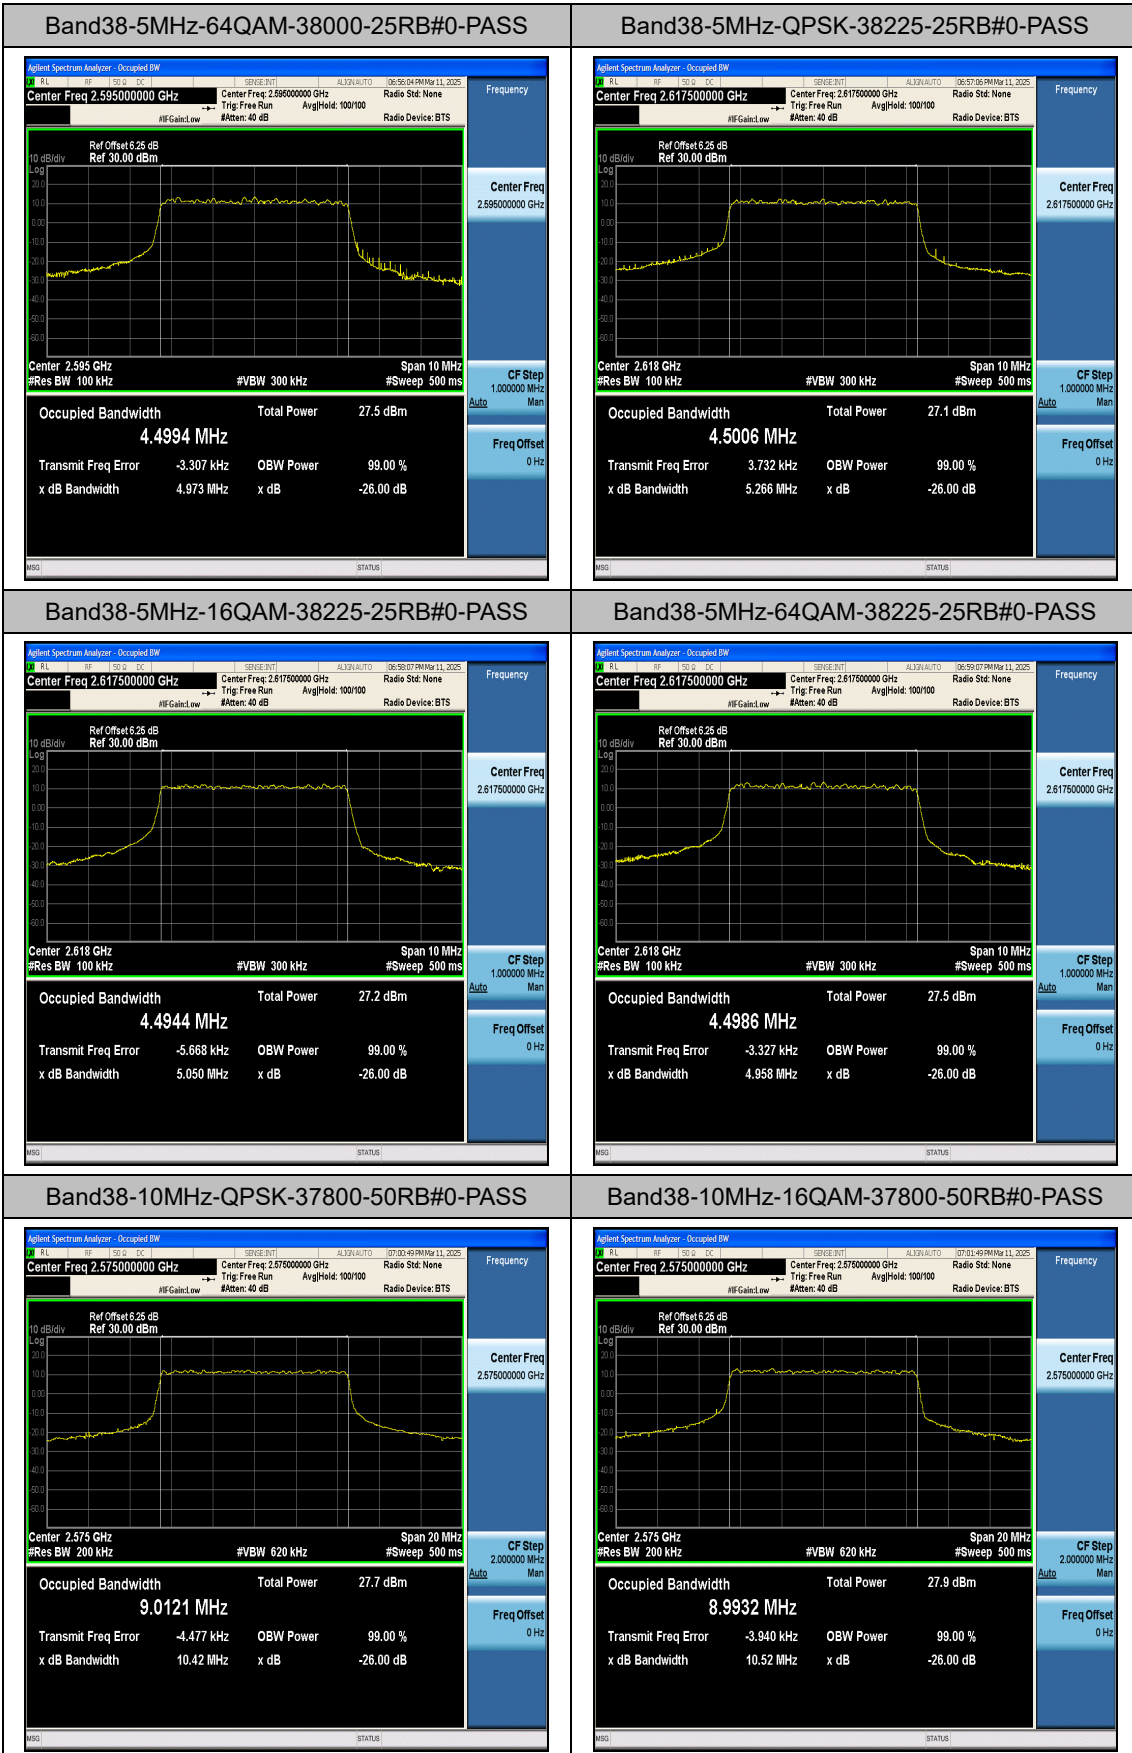

### LTE Band 7 Test Graphs

LTE Band 38 Test Graphs

LTE Band 40(2305~2320MHz) Test Graphs