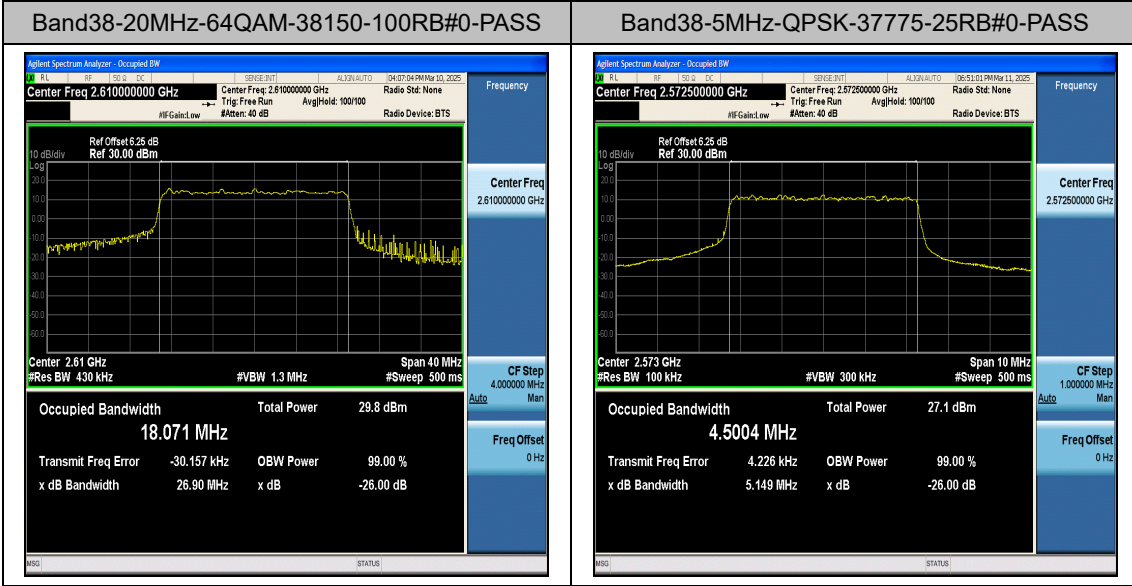

### LTE Band 7 Test Graphs

LTE Band 38 Test Graphs

LTE Band 40(2305~2320MHz) Test Graphs