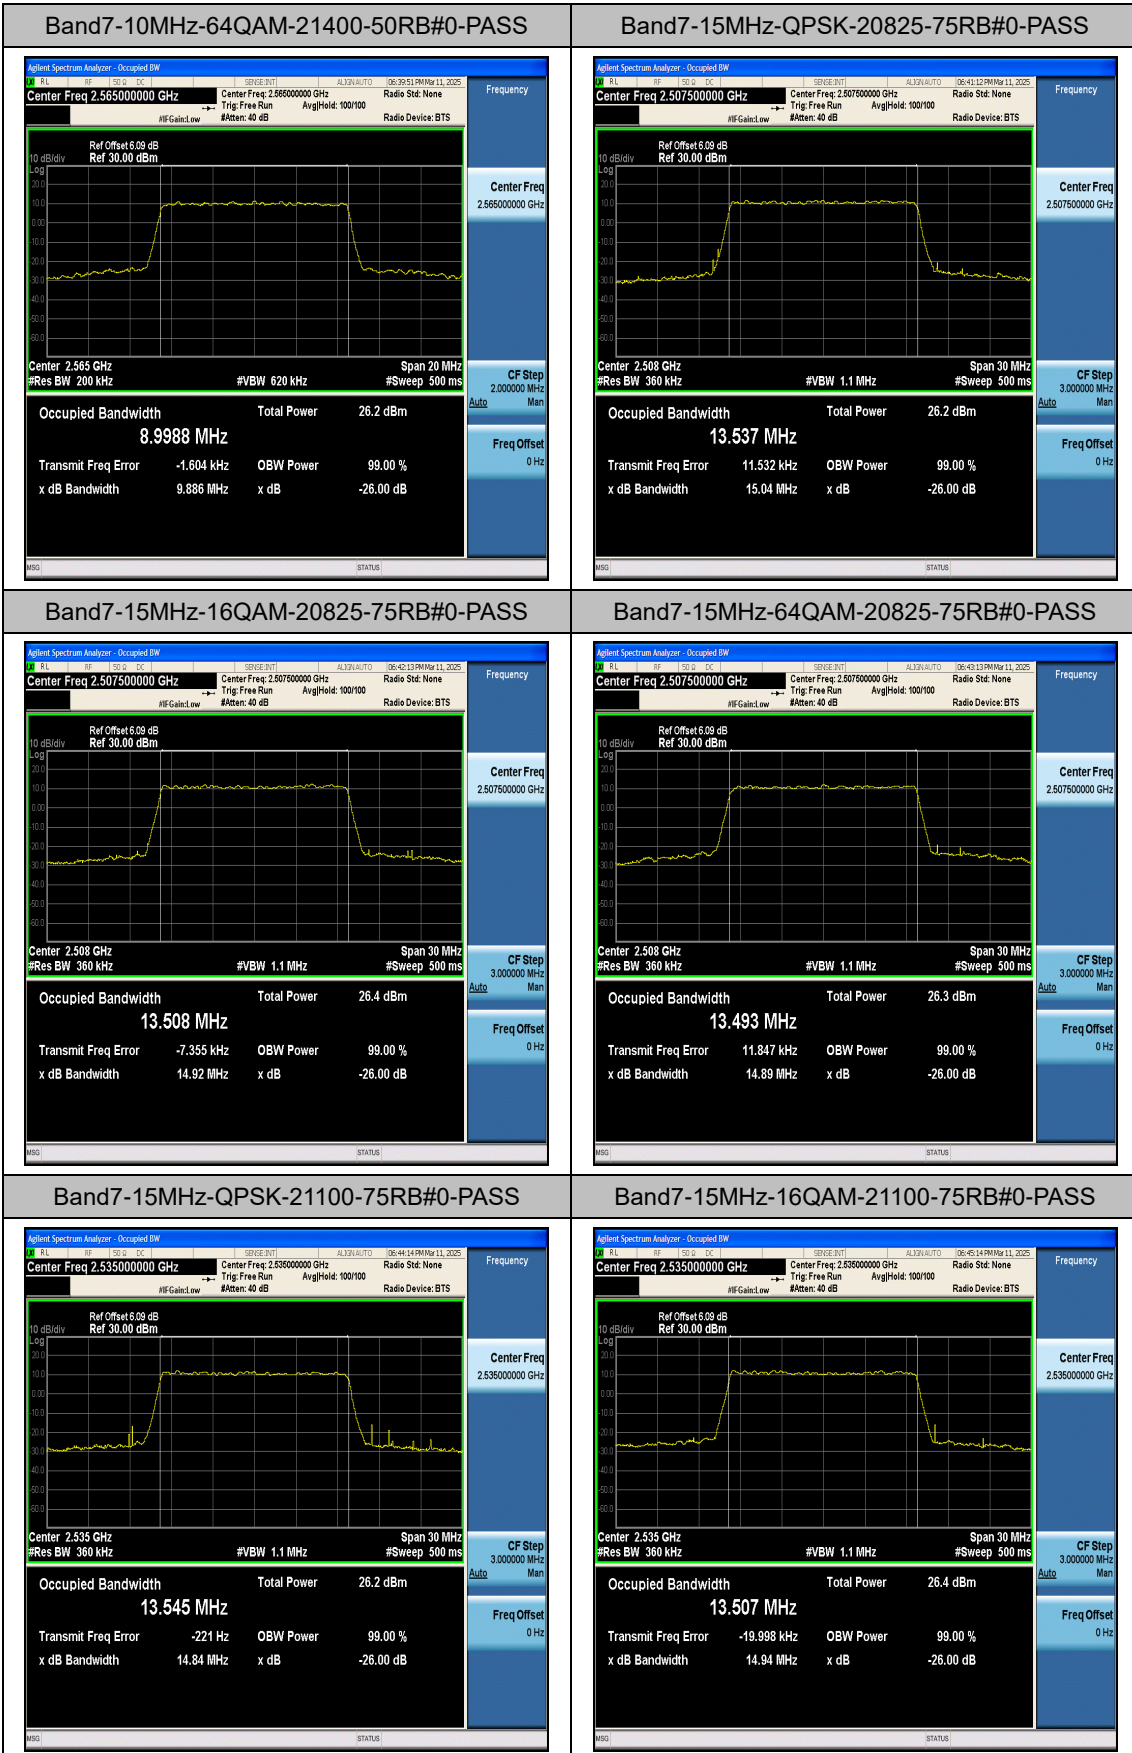

### LTE Band 7 Test Graphs

LTE Band 38 Test Graphs

LTE Band 40(2305~2320MHz) Test Graphs