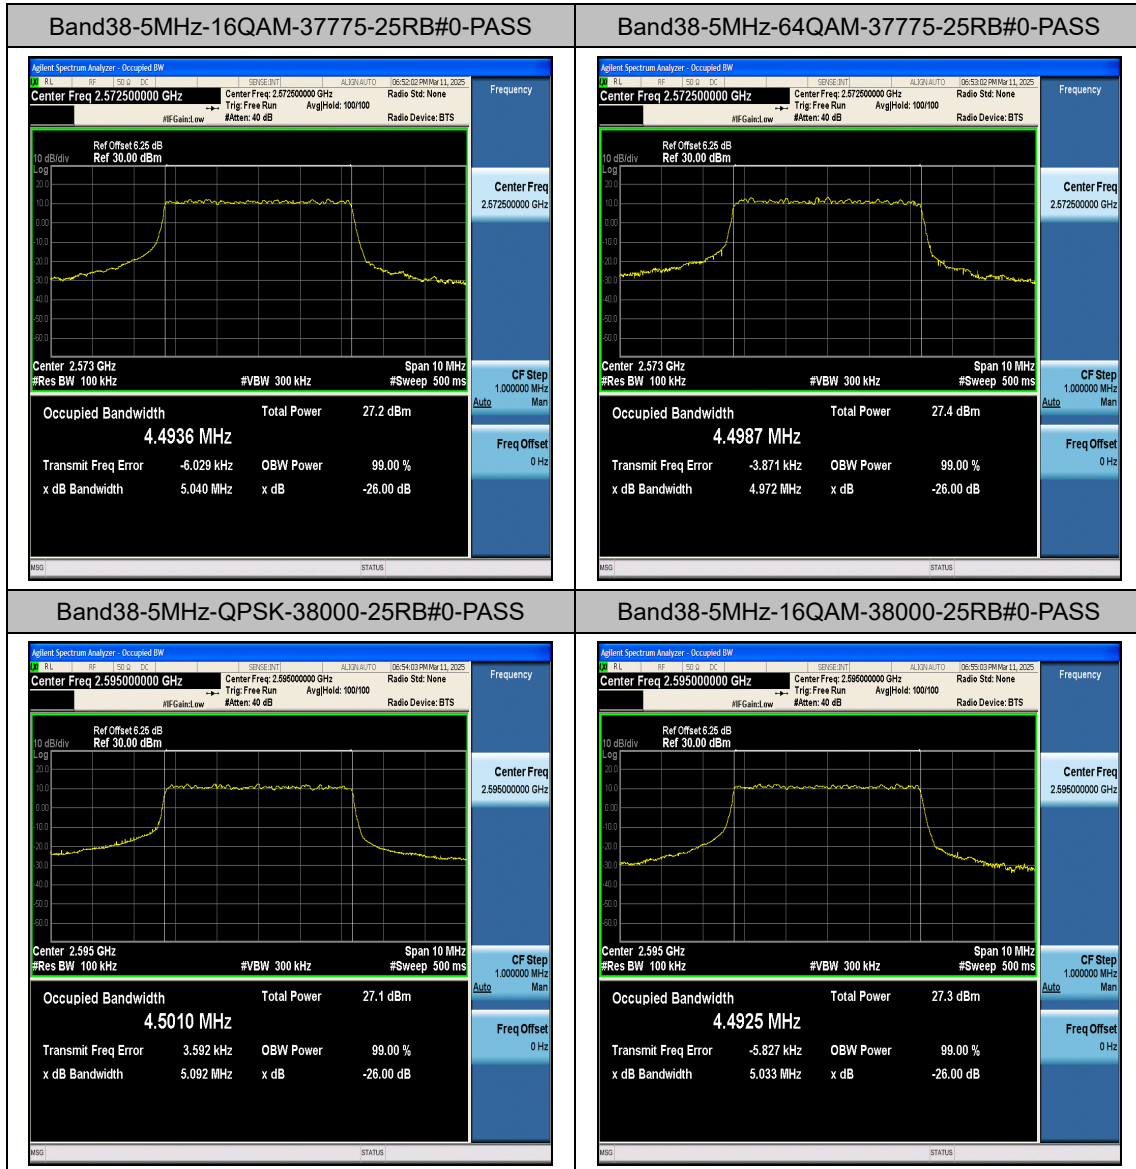

### LTE Band 7 Test Graphs

LTE Band 38 Test Graphs

LTE Band 40(2305~2320MHz) Test Graphs