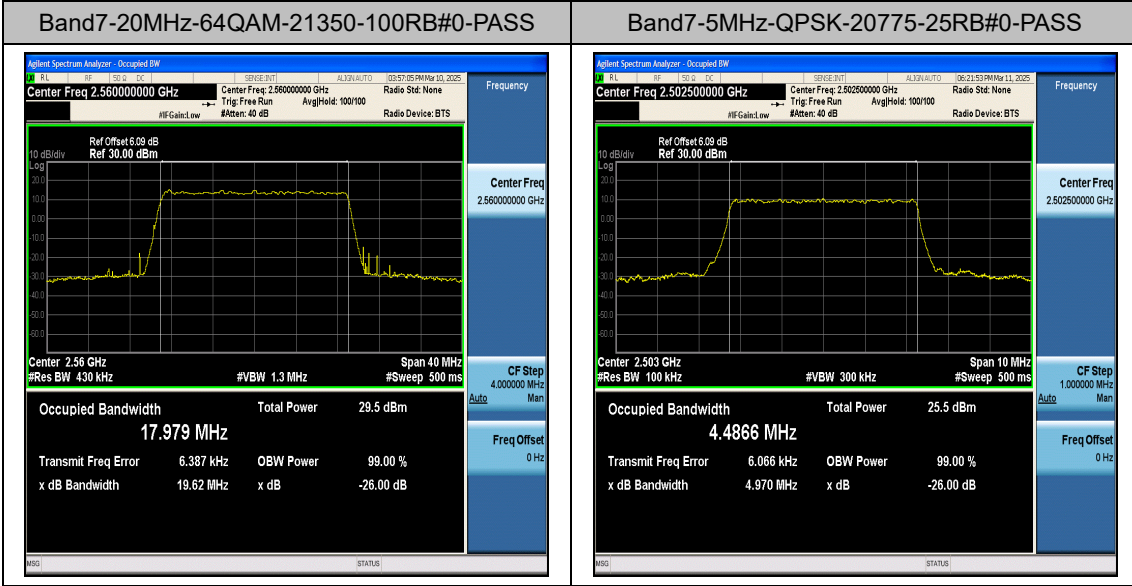

### LTE Band 7 Test Graphs

LTE Band 38 Test Graphs

LTE Band 40(2305~2320MHz) Test Graphs