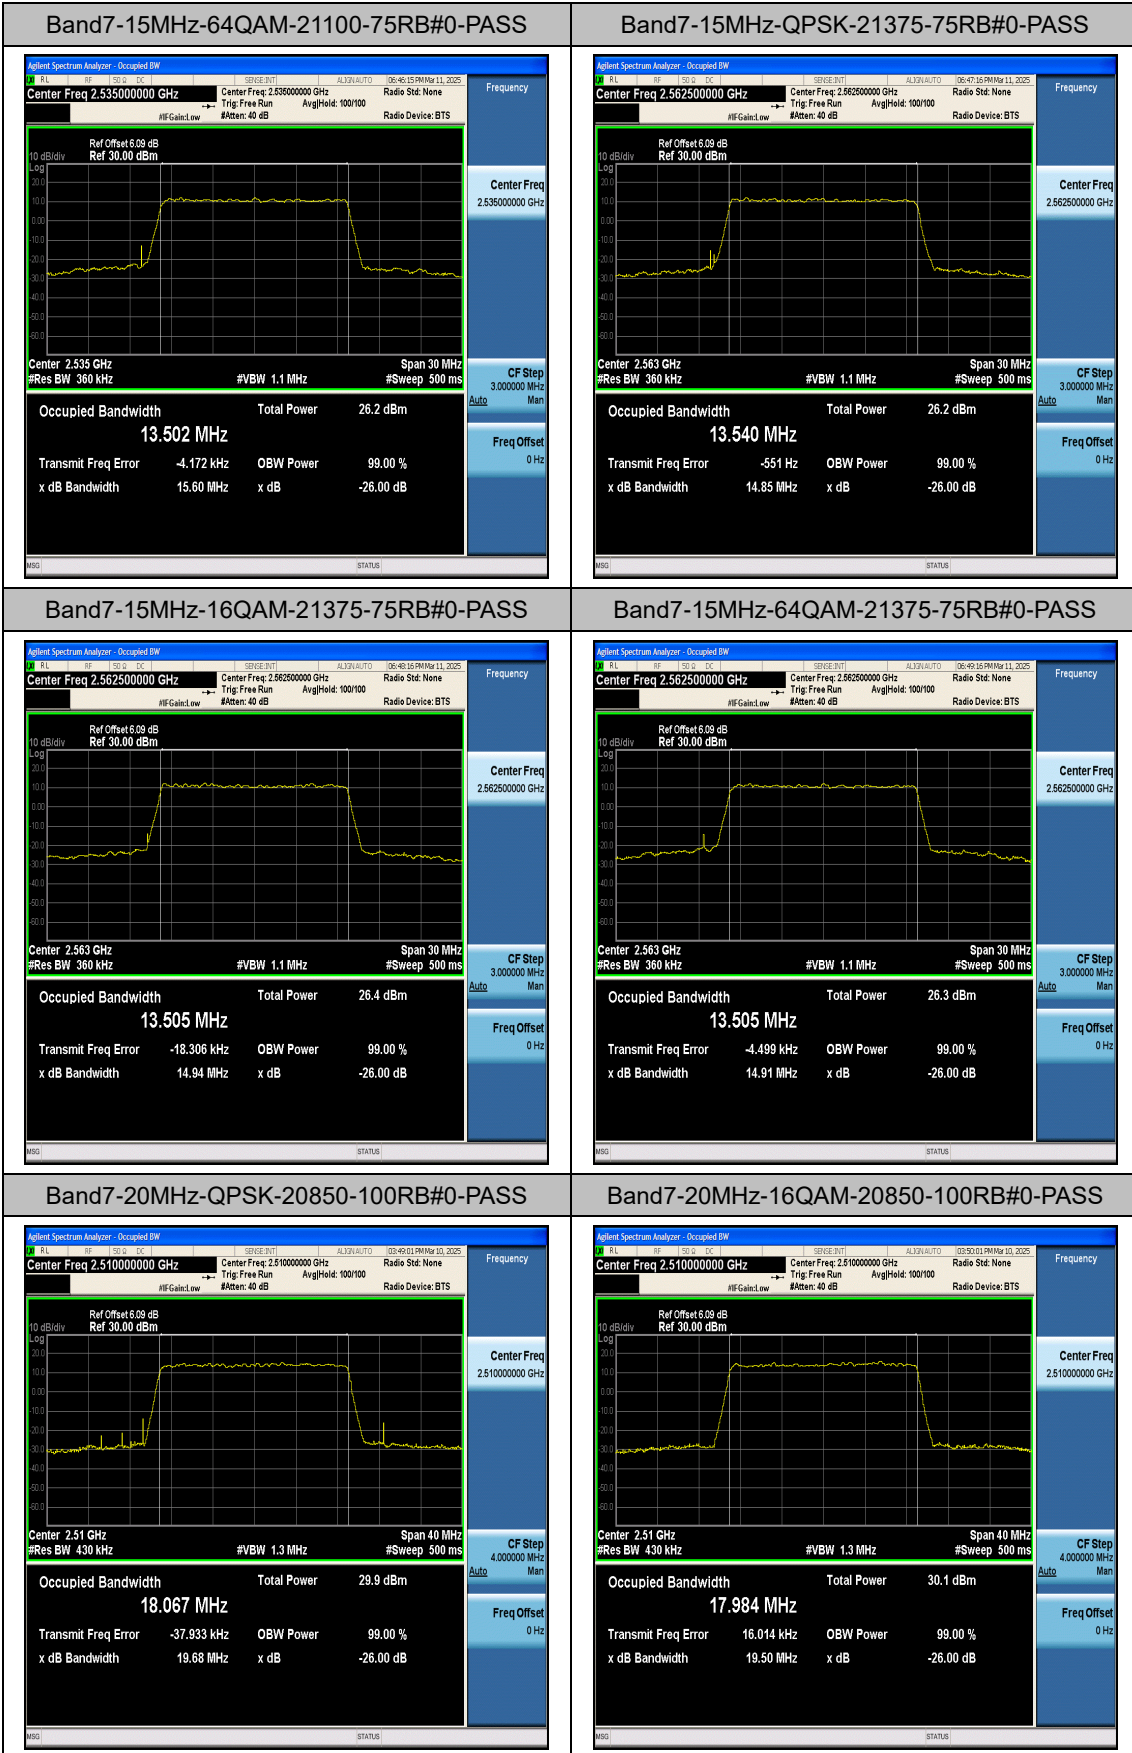

### LTE Band 7 Test Graphs

LTE Band 38 Test Graphs

LTE Band 40(2305~2320MHz) Test Graphs