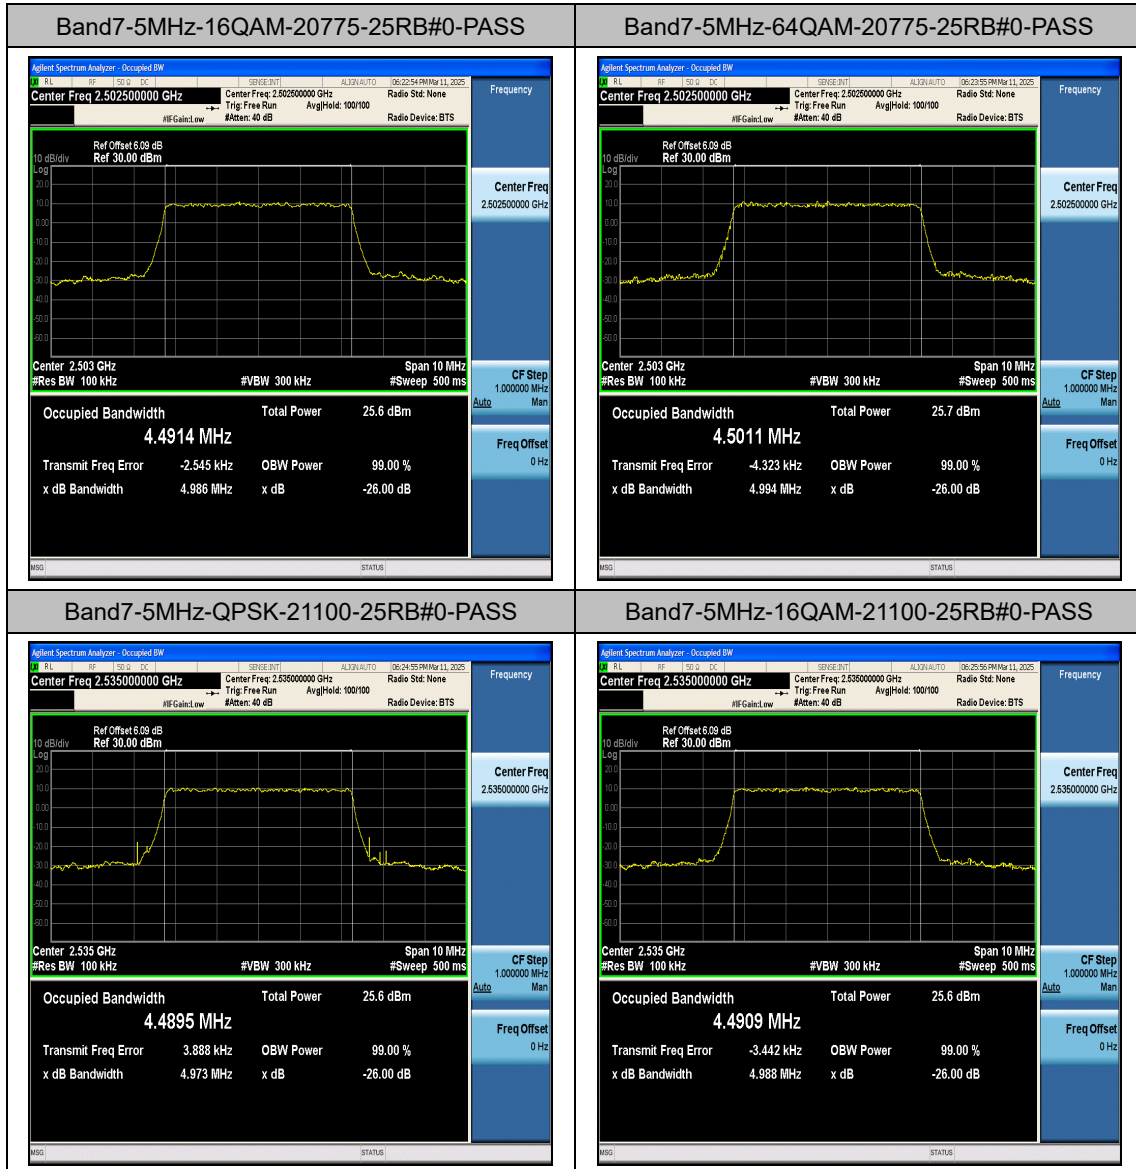

### LTE Band 7 Test Graphs

LTE Band 38 Test Graphs

LTE Band 40(2305~2320MHz) Test Graphs