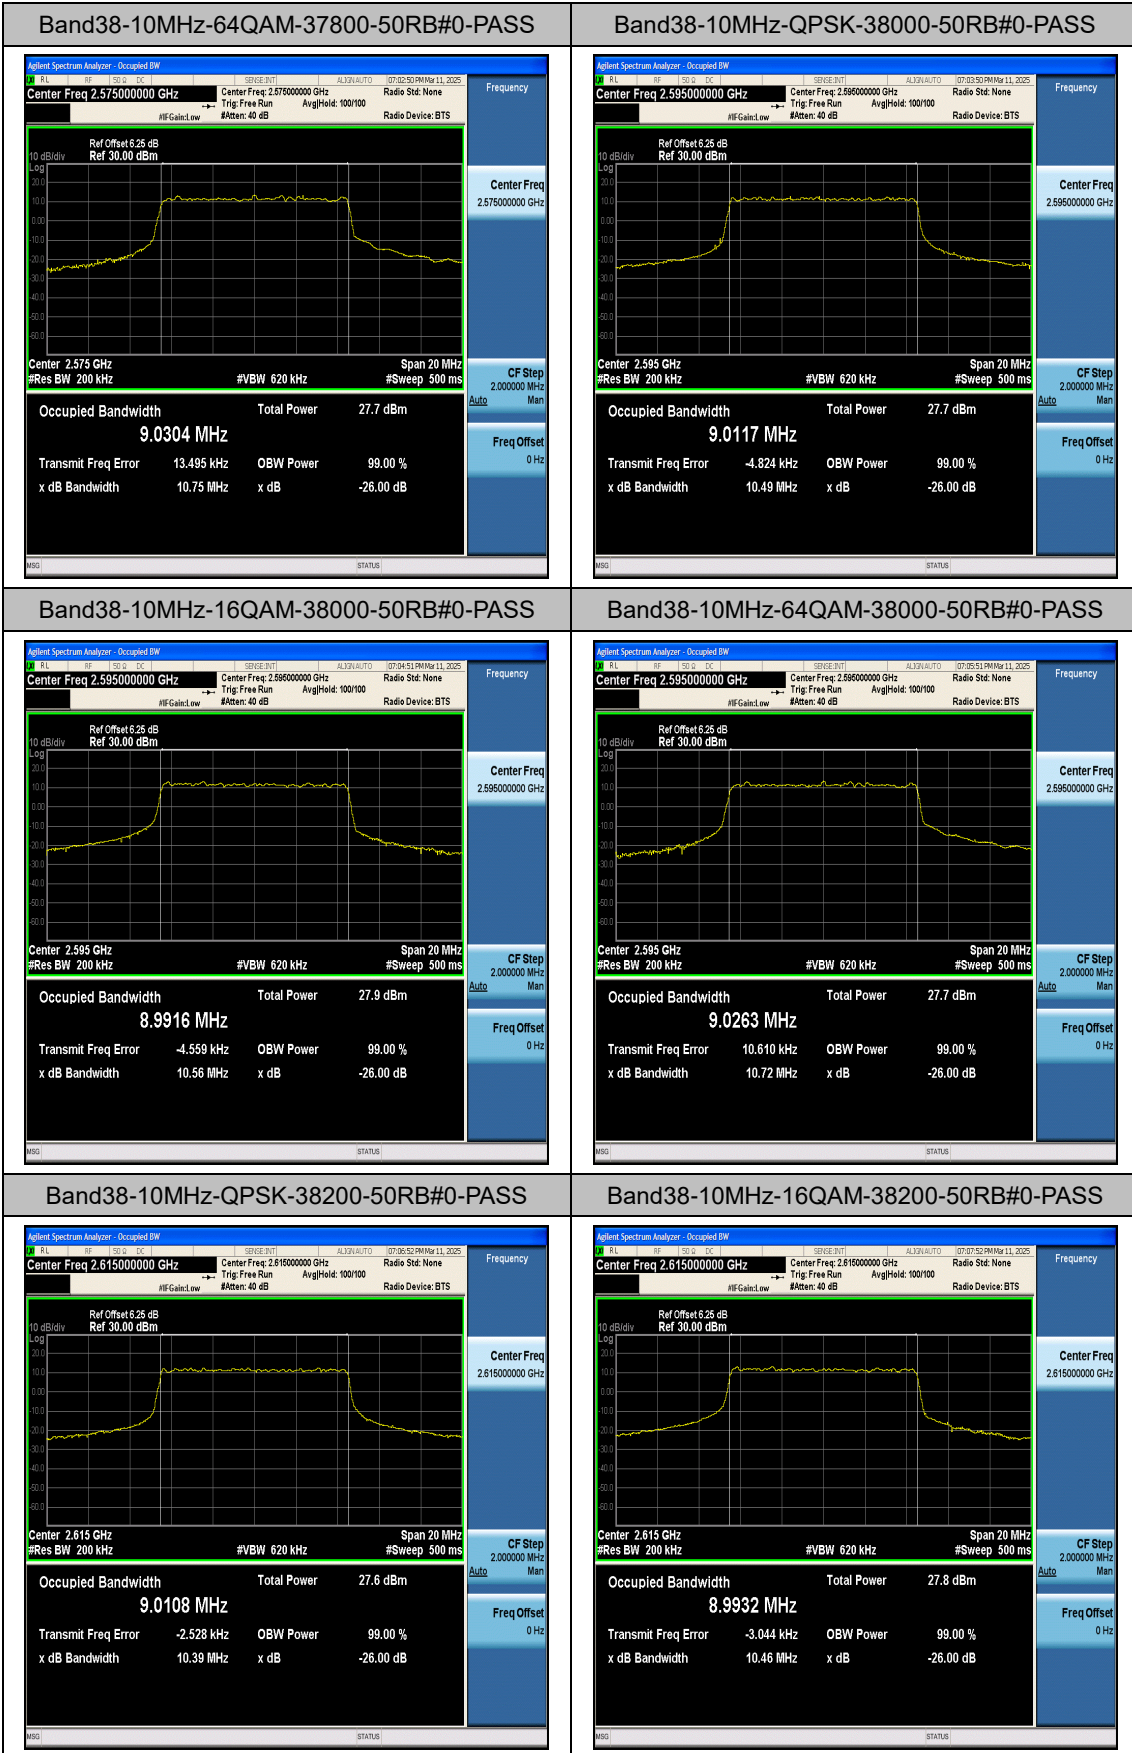

### LTE Band 7 Test Graphs

LTE Band 38 Test Graphs

LTE Band 40(2305~2320MHz) Test Graphs