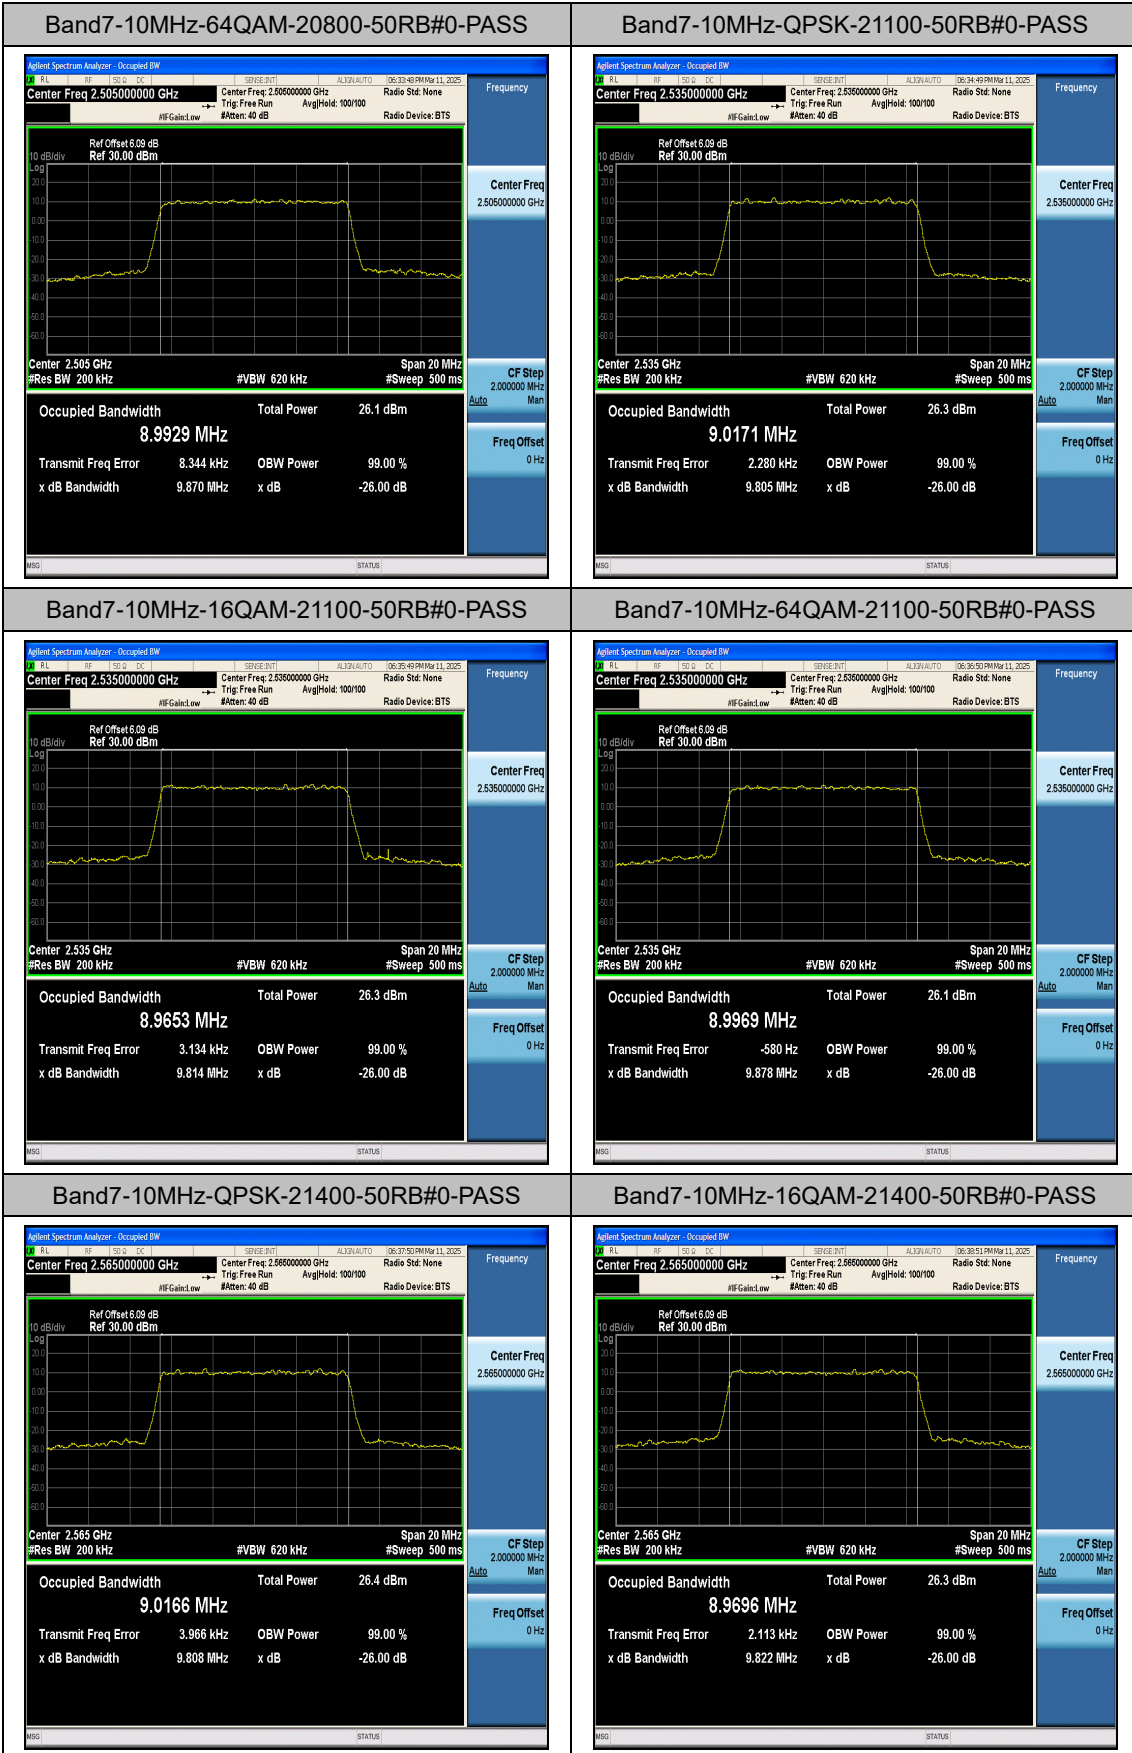

### LTE Band 7 Test Graphs

LTE Band 38 Test Graphs

LTE Band 40(2305~2320MHz) Test Graphs