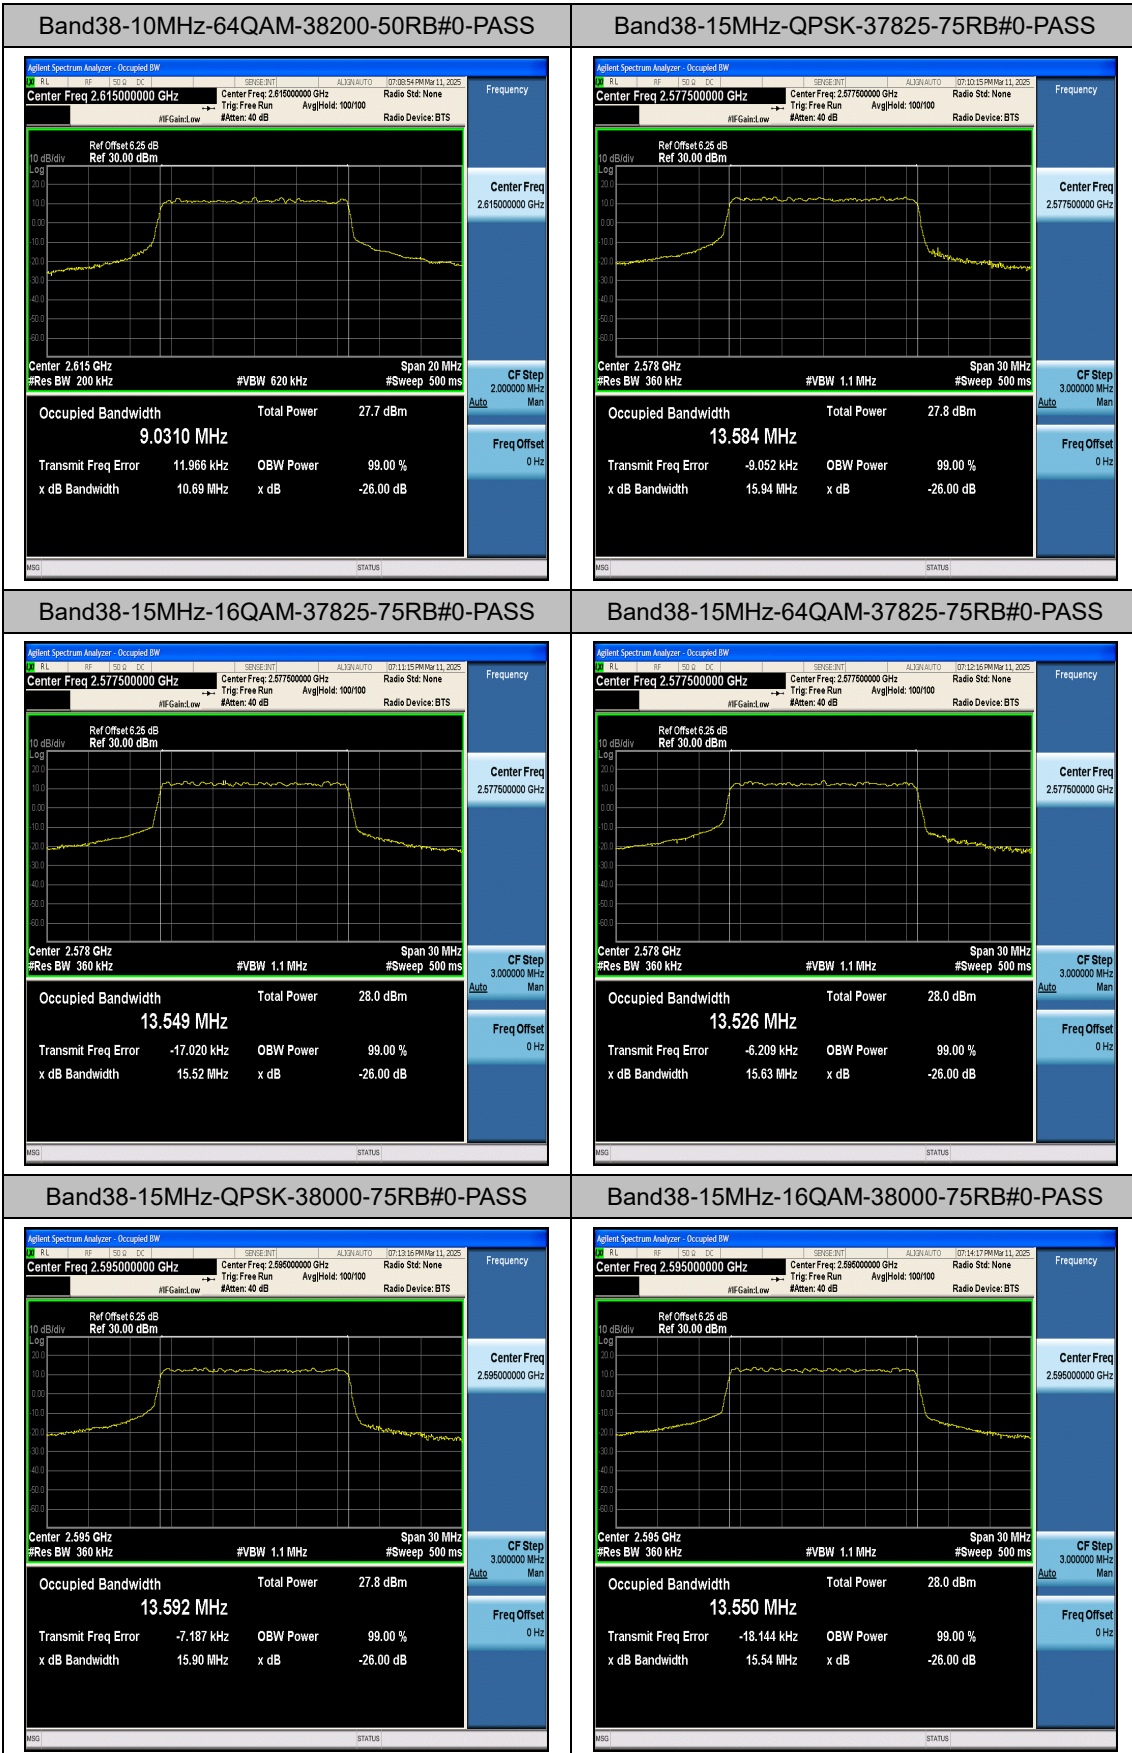

### LTE Band 7 Test Graphs

LTE Band 38 Test Graphs

LTE Band 40(2305~2320MHz) Test Graphs