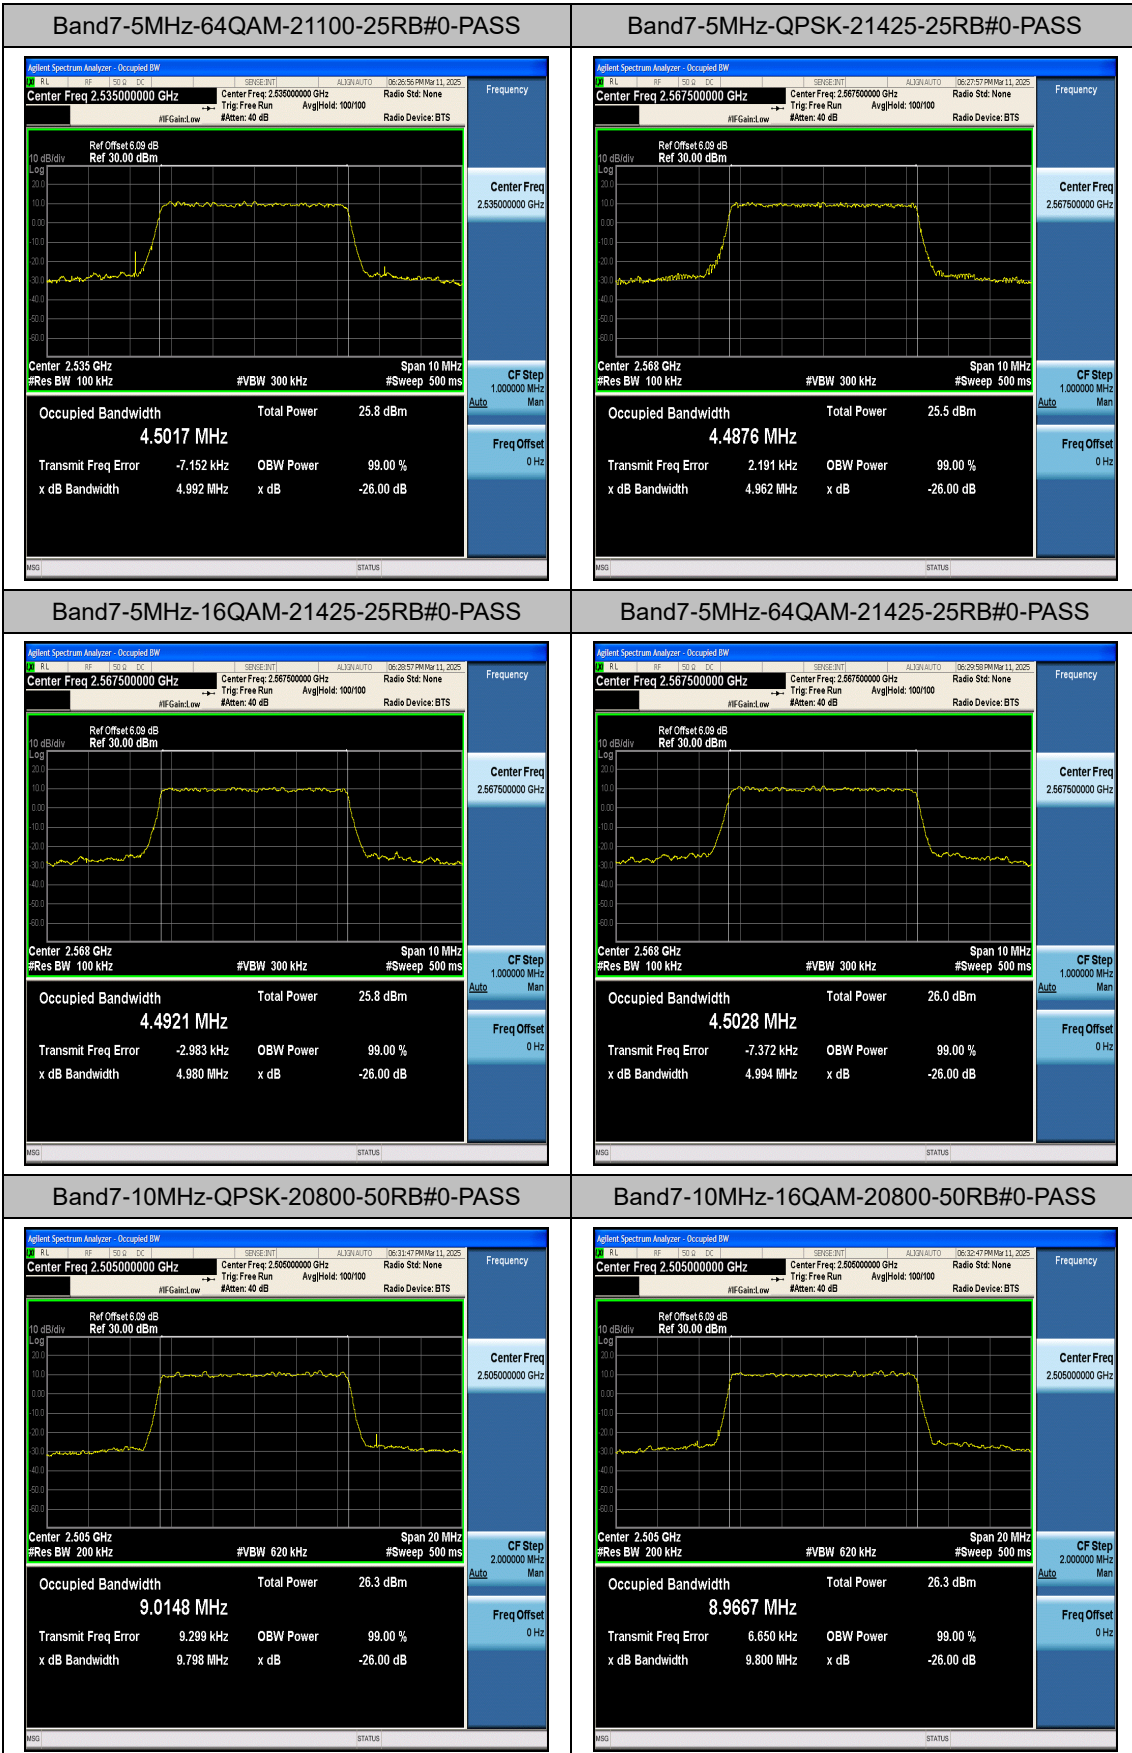

### LTE Band 7 Test Graphs

LTE Band 38 Test Graphs

LTE Band 40(2305~2320MHz) Test Graphs