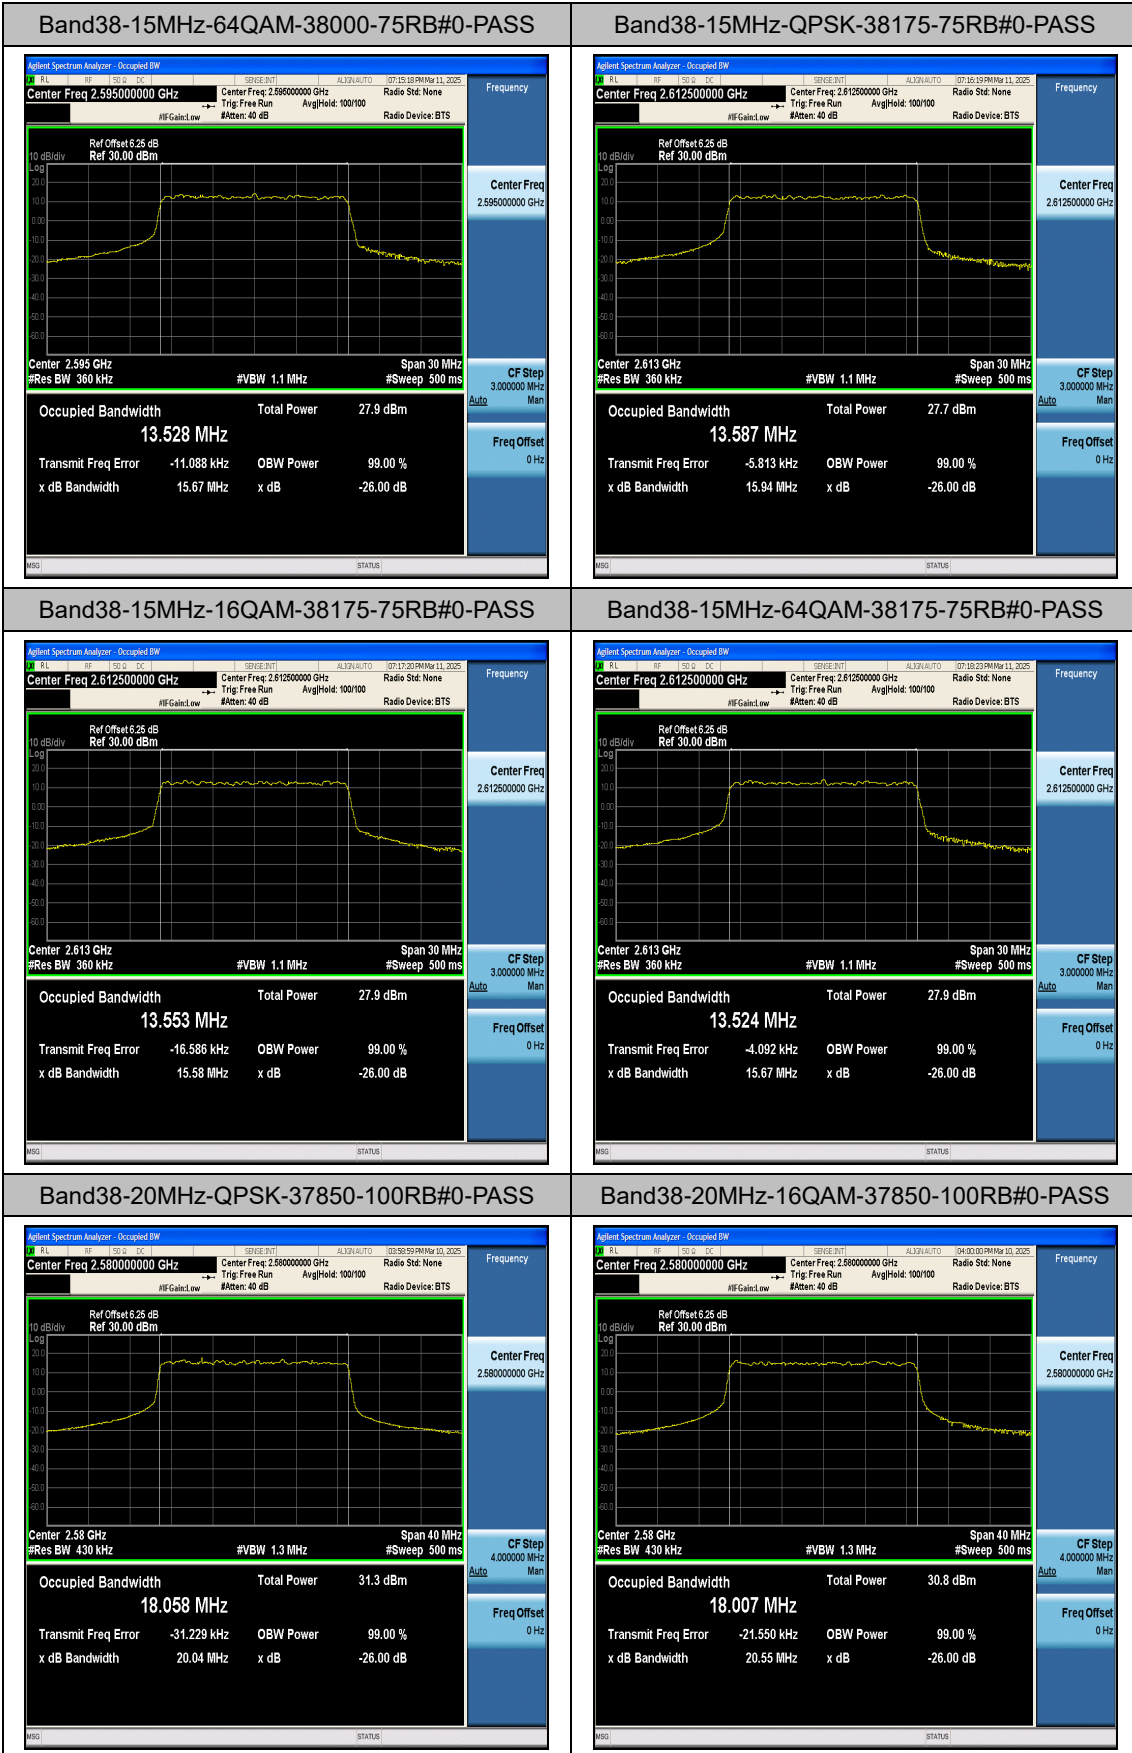

### LTE Band 7 Test Graphs

LTE Band 38 Test Graphs

LTE Band 40(2305~2320MHz) Test Graphs