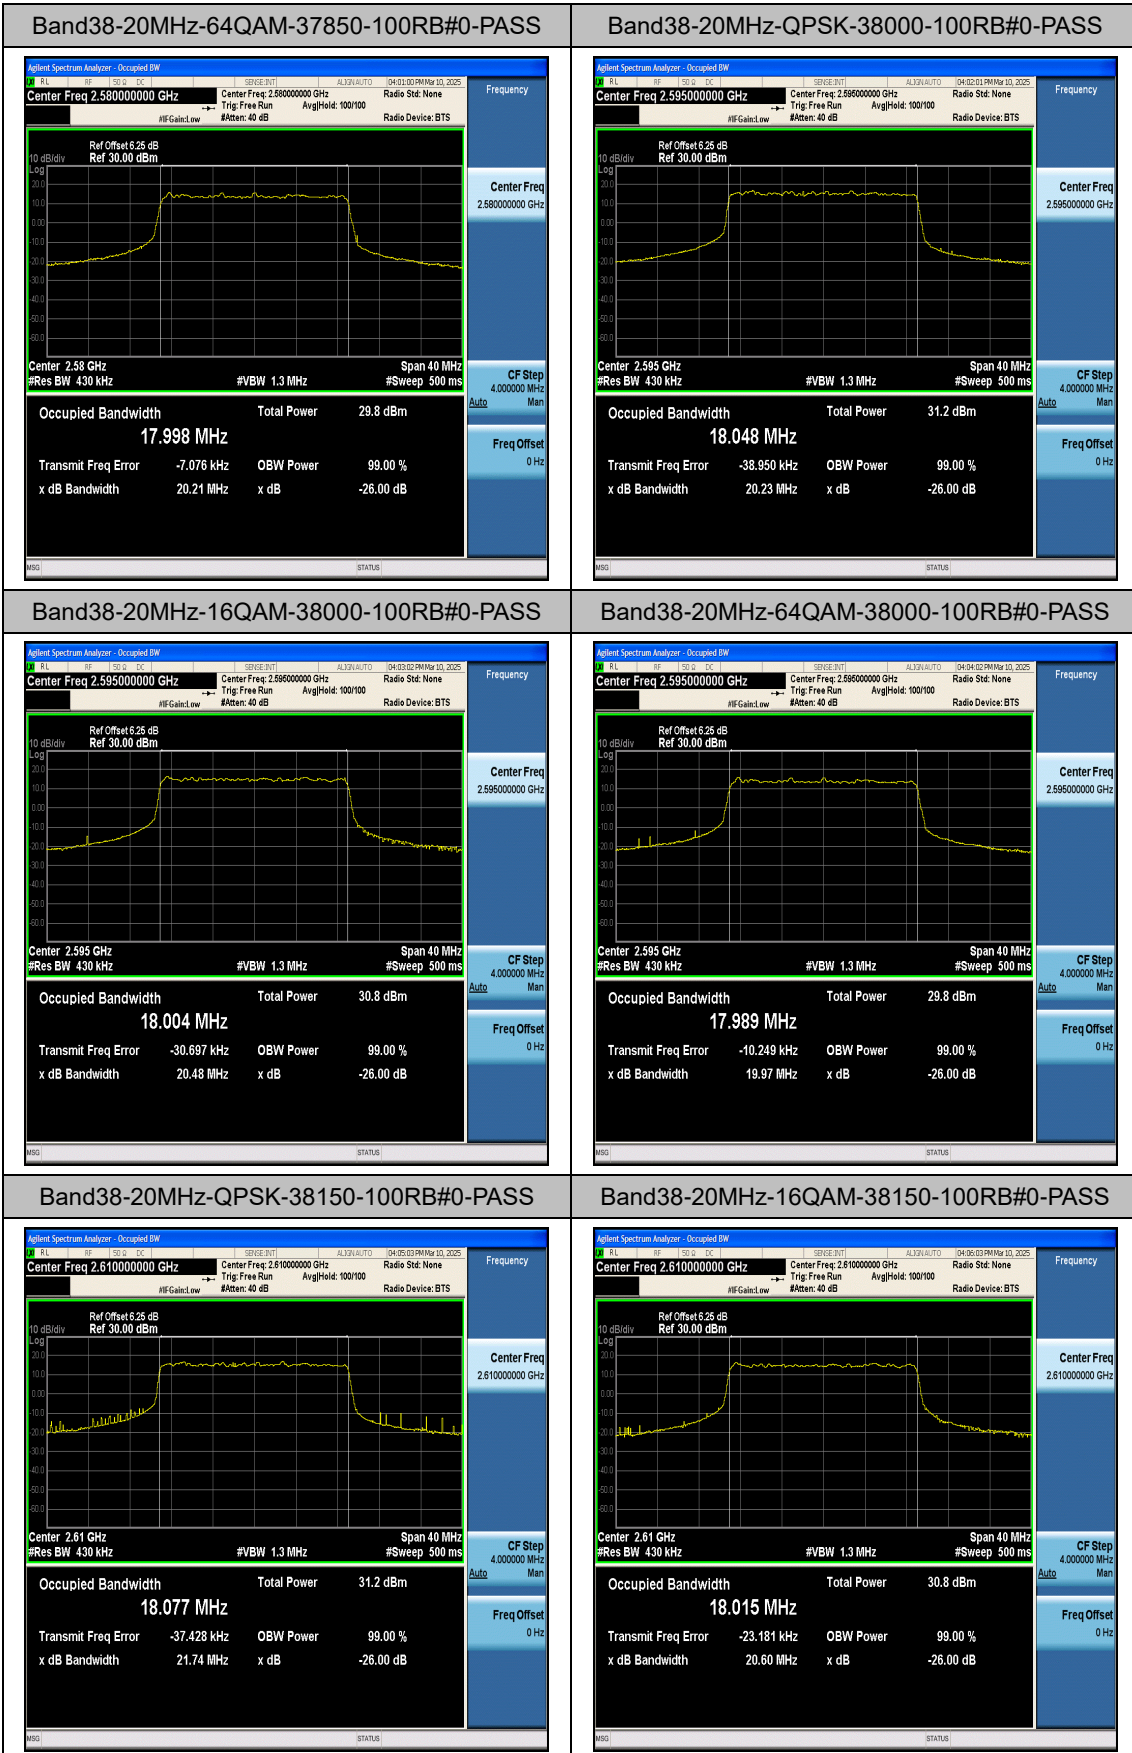

### LTE Band 7 Test Graphs

LTE Band 38 Test Graphs

LTE Band 40(2305~2320MHz) Test Graphs