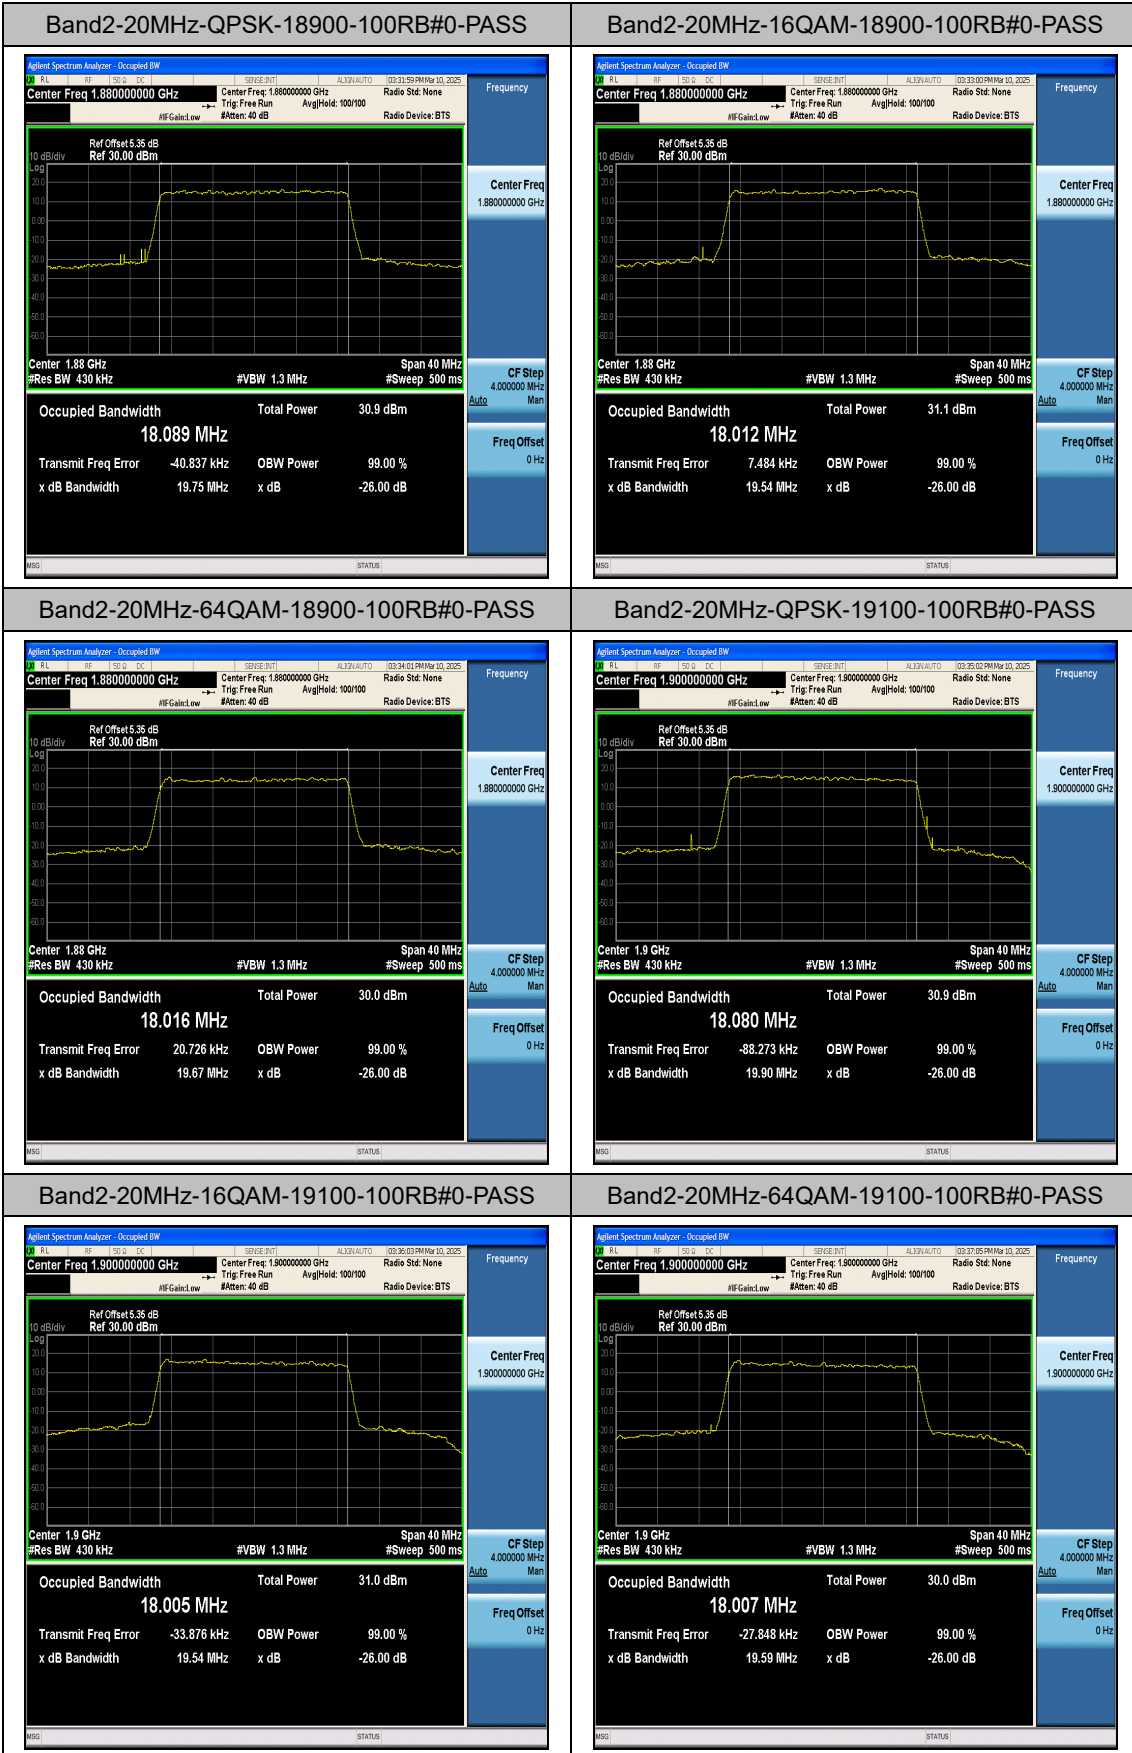

Appendix C: Emission Bandwidth & Occupied Bandwidth

Test Result

Band	Bandwidth	Modulation	Channel	RB Configuration	Occupied Bandwidth (MHz)	26dB Bandwidth (MHz)	Verdict
Band2	1.4MHz	QPSK	18607	6RB#0	1.0909	1.287	PASS
Band2	1.4MHz	16QAM	18607	6RB#0	1.1027	1.305	PASS
Band2	1.4MHz	64QAM	18607	6RB#0	1.1015	1.320	PASS
Band2	1.4MHz	QPSK	18900	6RB#0	1.0888	1.281	PASS
Band2	1.4MHz	16QAM	18900	6RB#0	1.1010	1.306	PASS
Band2	1.4MHz	64QAM	18900	6RB#0	1.1010	1.314	PASS
Band2	1.4MHz	QPSK	19193	6RB#0	1.0903	1.286	PASS
Band2	1.4MHz	16QAM	19193	6RB#0	1.1026	1.306	PASS
Band2	1.4MHz	64QAM	19193	6RB#0	1.1012	1.322	PASS
Band2	3MHz	QPSK	18615	15RB#0	2.7088	2.976	PASS
Band2	3MHz	16QAM	18615	15RB#0	2.6936	2.958	PASS
Band2	3MHz	64QAM	18615	15RB#0	2.6994	2.941	PASS
Band2	3MHz	QPSK	18900	15RB#0	2.7069	2.970	PASS
Band2	3MHz	16QAM	18900	15RB#0	2.6916	2.954	PASS
Band2	3MHz	64QAM	18900	15RB#0	2.7044	3.154	PASS
Band2	3MHz	QPSK	19185	15RB#0	2.7096	2.974	PASS
Band2	3MHz	16QAM	19185	15RB#0	2.6924	2.956	PASS
Band2	3MHz	64QAM	19185	15RB#0	2.7040	3.127	PASS
Band2	5MHz	QPSK	18625	25RB#0	4.4928	4.978	PASS
Band2	5MHz	16QAM	18625	25RB#0	4.4924	4.988	PASS
Band2	5MHz	64QAM	18625	25RB#0	4.5034	5.009	PASS
Band2	5MHz	QPSK	18900	25RB#0	4.4884	4.977	PASS
Band2	5MHz	16QAM	18900	25RB#0	4.4909	4.988	PASS
Band2	5MHz	64QAM	18900	25RB#0	4.5009	4.999	PASS
Band2	5MHz	QPSK	19175	25RB#0	4.4954	4.982	PASS
Band2	5MHz	16QAM	19175	25RB#0	4.4941	4.995	PASS
Band2	5MHz	64QAM	19175	25RB#0	4.5043	5.004	PASS
Band2	10MHz	QPSK	18650	50RB#0	9.0226	9.822	PASS
Band2	10MHz	16QAM	18650	50RB#0	8.9805	10.29	PASS
Band2	10MHz	64QAM	18650	50RB#0	8.9992	9.895	PASS
Band2	10MHz	QPSK	18900	50RB#0	9.0237	9.943	PASS
Band2	10MHz	16QAM	18900	50RB#0	8.9732	9.828	PASS
Band2	10MHz	64QAM	18900	50RB#0	9.0035	9.894	PASS
Band2	10MHz	QPSK	19150	50RB#0	9.0296	9.841	PASS

LTE Band 2 Test Graphs

LTE Band 4 Test Graphs