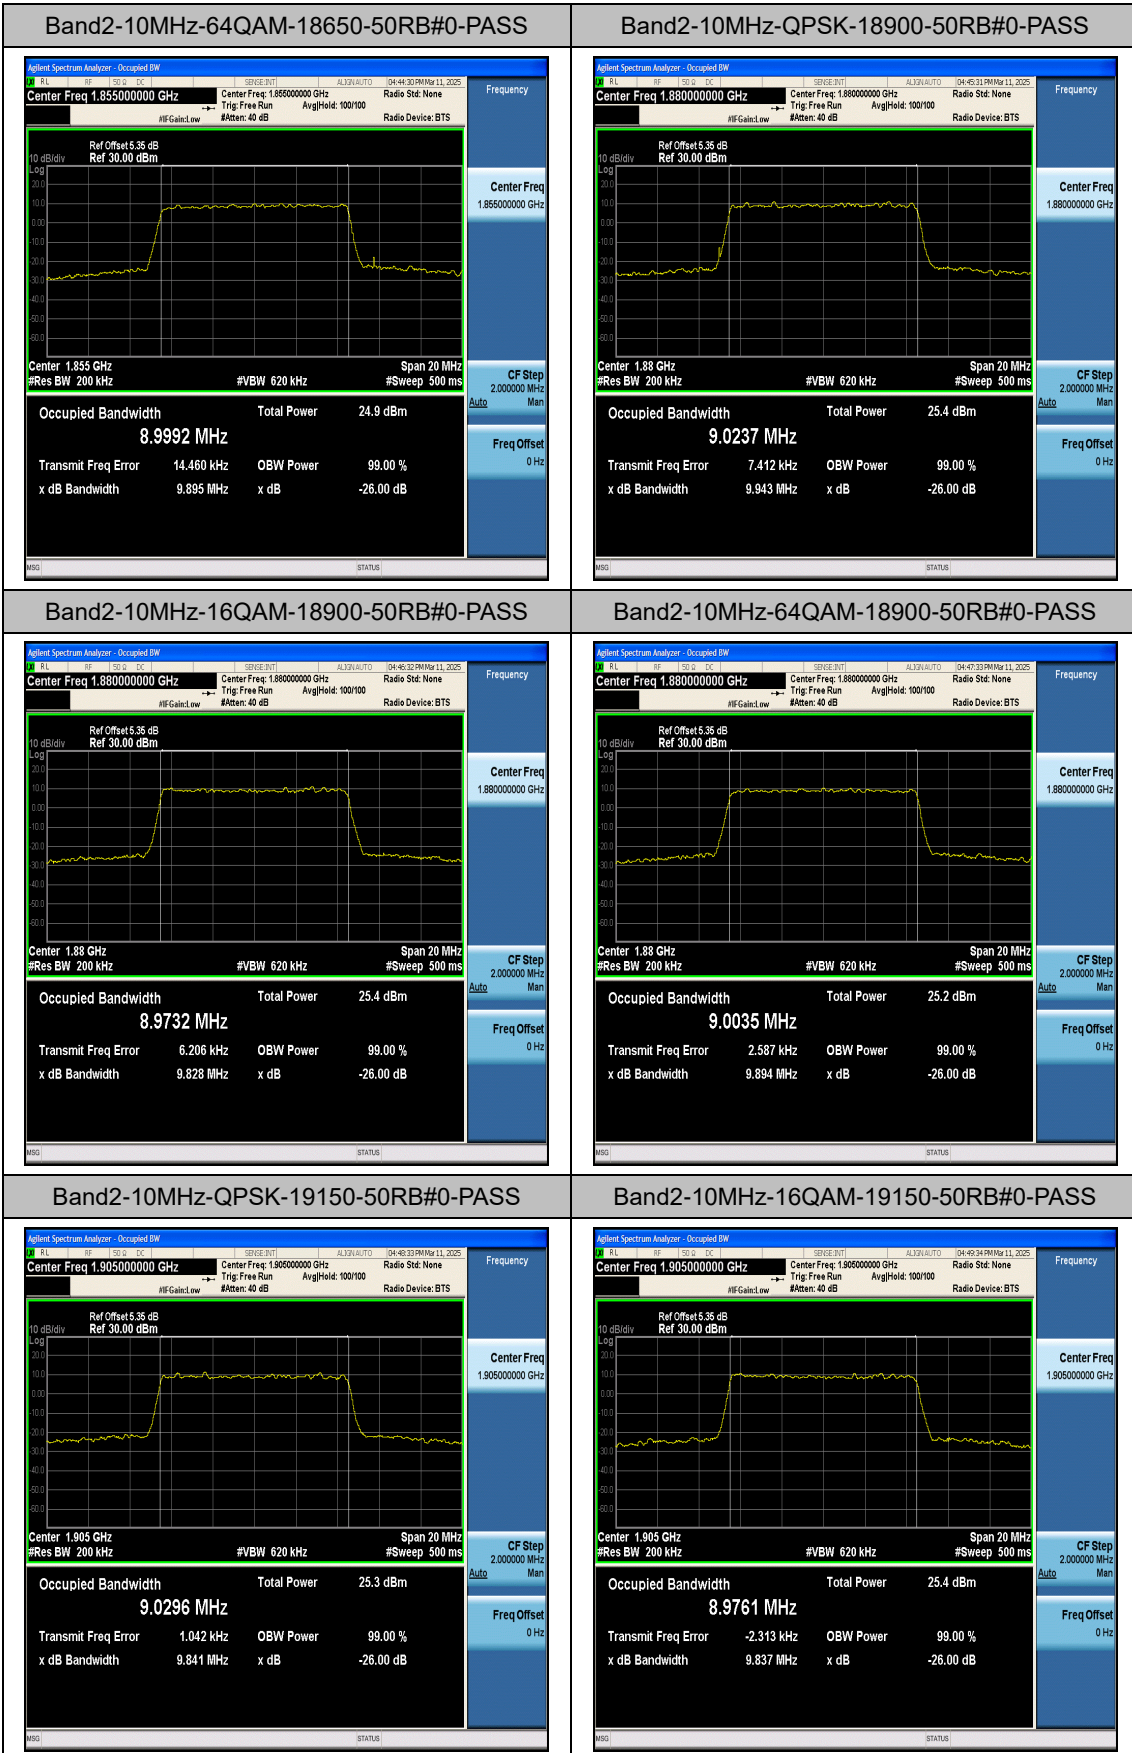

Appendix C: Emission Bandwidth & Occupied Bandwidth

Test Result

Band	Bandwidth	Modulation	Channel	RB Configuration	Occupied Bandwidth (MHz)	26dB Bandwidth (MHz)	Verdict
Band2	1.4MHz	QPSK	18607	6RB#0	1.0909	1.287	PASS
Band2	1.4MHz	16QAM	18607	6RB#0	1.1027	1.305	PASS
Band2	1.4MHz	64QAM	18607	6RB#0	1.1015	1.320	PASS
Band2	1.4MHz	QPSK	18900	6RB#0	1.0888	1.281	PASS
Band2	1.4MHz	16QAM	18900	6RB#0	1.1010	1.306	PASS
Band2	1.4MHz	64QAM	18900	6RB#0	1.1010	1.314	PASS
Band2	1.4MHz	QPSK	19193	6RB#0	1.0903	1.286	PASS
Band2	1.4MHz	16QAM	19193	6RB#0	1.1026	1.306	PASS
Band2	1.4MHz	64QAM	19193	6RB#0	1.1012	1.322	PASS
Band2	3MHz	QPSK	18615	15RB#0	2.7088	2.976	PASS
Band2	3MHz	16QAM	18615	15RB#0	2.6936	2.958	PASS
Band2	3MHz	64QAM	18615	15RB#0	2.6994	2.941	PASS
Band2	3MHz	QPSK	18900	15RB#0	2.7069	2.970	PASS
Band2	3MHz	16QAM	18900	15RB#0	2.6916	2.954	PASS
Band2	3MHz	64QAM	18900	15RB#0	2.7044	3.154	PASS
Band2	3MHz	QPSK	19185	15RB#0	2.7096	2.974	PASS
Band2	3MHz	16QAM	19185	15RB#0	2.6924	2.956	PASS
Band2	3MHz	64QAM	19185	15RB#0	2.7040	3.127	PASS
Band2	5MHz	QPSK	18625	25RB#0	4.4928	4.978	PASS
Band2	5MHz	16QAM	18625	25RB#0	4.4924	4.988	PASS
Band2	5MHz	64QAM	18625	25RB#0	4.5034	5.009	PASS
Band2	5MHz	QPSK	18900	25RB#0	4.4884	4.977	PASS
Band2	5MHz	16QAM	18900	25RB#0	4.4909	4.988	PASS
Band2	5MHz	64QAM	18900	25RB#0	4.5009	4.999	PASS
Band2	5MHz	QPSK	19175	25RB#0	4.4954	4.982	PASS
Band2	5MHz	16QAM	19175	25RB#0	4.4941	4.995	PASS
Band2	5MHz	64QAM	19175	25RB#0	4.5043	5.004	PASS
Band2	10MHz	QPSK	18650	50RB#0	9.0226	9.822	PASS
Band2	10MHz	16QAM	18650	50RB#0	8.9805	10.29	PASS
Band2	10MHz	64QAM	18650	50RB#0	8.9992	9.895	PASS
Band2	10MHz	QPSK	18900	50RB#0	9.0237	9.943	PASS
Band2	10MHz	16QAM	18900	50RB#0	8.9732	9.828	PASS
Band2	10MHz	64QAM	18900	50RB#0	9.0035	9.894	PASS
Band2	10MHz	QPSK	19150	50RB#0	9.0296	9.841	PASS

LTE Band 2 Test Graphs

LTE Band 4 Test Graphs