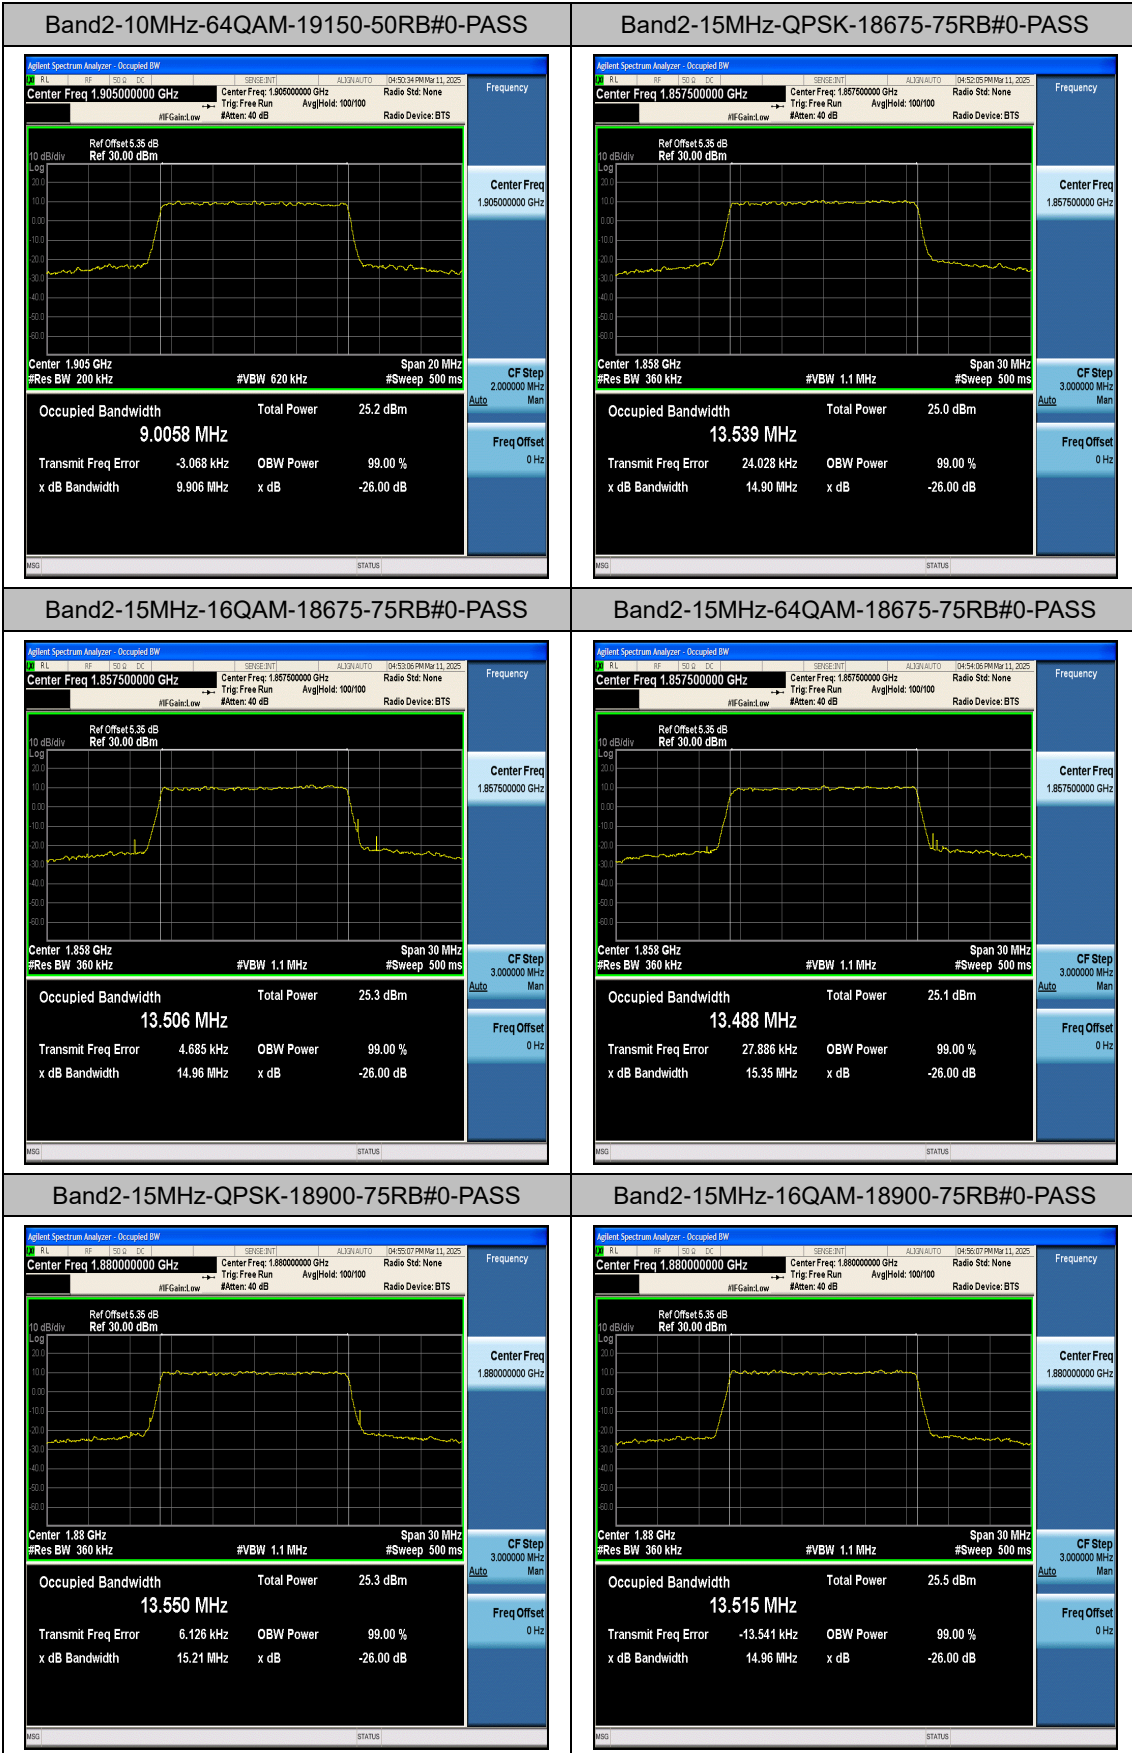

Appendix C: Emission Bandwidth & Occupied Bandwidth

Test Result

Band	Bandwidth	Modulation	Channel	RB Configuration	Occupied Bandwidth (MHz)	26dB Bandwidth (MHz)	Verdict
Band2	1.4MHz	QPSK	18607	6RB#0	1.0909	1.287	PASS
Band2	1.4MHz	16QAM	18607	6RB#0	1.1027	1.305	PASS
Band2	1.4MHz	64QAM	18607	6RB#0	1.1015	1.320	PASS
Band2	1.4MHz	QPSK	18900	6RB#0	1.0888	1.281	PASS
Band2	1.4MHz	16QAM	18900	6RB#0	1.1010	1.306	PASS
Band2	1.4MHz	64QAM	18900	6RB#0	1.1010	1.314	PASS
Band2	1.4MHz	QPSK	19193	6RB#0	1.0903	1.286	PASS
Band2	1.4MHz	16QAM	19193	6RB#0	1.1026	1.306	PASS
Band2	1.4MHz	64QAM	19193	6RB#0	1.1012	1.322	PASS
Band2	3MHz	QPSK	18615	15RB#0	2.7088	2.976	PASS
Band2	3MHz	16QAM	18615	15RB#0	2.6936	2.958	PASS
Band2	3MHz	64QAM	18615	15RB#0	2.6994	2.941	PASS
Band2	3MHz	QPSK	18900	15RB#0	2.7069	2.970	PASS
Band2	3MHz	16QAM	18900	15RB#0	2.6916	2.954	PASS
Band2	3MHz	64QAM	18900	15RB#0	2.7044	3.154	PASS
Band2	3MHz	QPSK	19185	15RB#0	2.7096	2.974	PASS
Band2	3MHz	16QAM	19185	15RB#0	2.6924	2.956	PASS
Band2	3MHz	64QAM	19185	15RB#0	2.7040	3.127	PASS
Band2	5MHz	QPSK	18625	25RB#0	4.4928	4.978	PASS
Band2	5MHz	16QAM	18625	25RB#0	4.4924	4.988	PASS
Band2	5MHz	64QAM	18625	25RB#0	4.5034	5.009	PASS
Band2	5MHz	QPSK	18900	25RB#0	4.4884	4.977	PASS
Band2	5MHz	16QAM	18900	25RB#0	4.4909	4.988	PASS
Band2	5MHz	64QAM	18900	25RB#0	4.5009	4.999	PASS
Band2	5MHz	QPSK	19175	25RB#0	4.4954	4.982	PASS
Band2	5MHz	16QAM	19175	25RB#0	4.4941	4.995	PASS
Band2	5MHz	64QAM	19175	25RB#0	4.5043	5.004	PASS
Band2	10MHz	QPSK	18650	50RB#0	9.0226	9.822	PASS
Band2	10MHz	16QAM	18650	50RB#0	8.9805	10.29	PASS
Band2	10MHz	64QAM	18650	50RB#0	8.9992	9.895	PASS
Band2	10MHz	QPSK	18900	50RB#0	9.0237	9.943	PASS
Band2	10MHz	16QAM	18900	50RB#0	8.9732	9.828	PASS
Band2	10MHz	64QAM	18900	50RB#0	9.0035	9.894	PASS
Band2	10MHz	QPSK	19150	50RB#0	9.0296	9.841	PASS

LTE Band 2 Test Graphs

LTE Band 4 Test Graphs