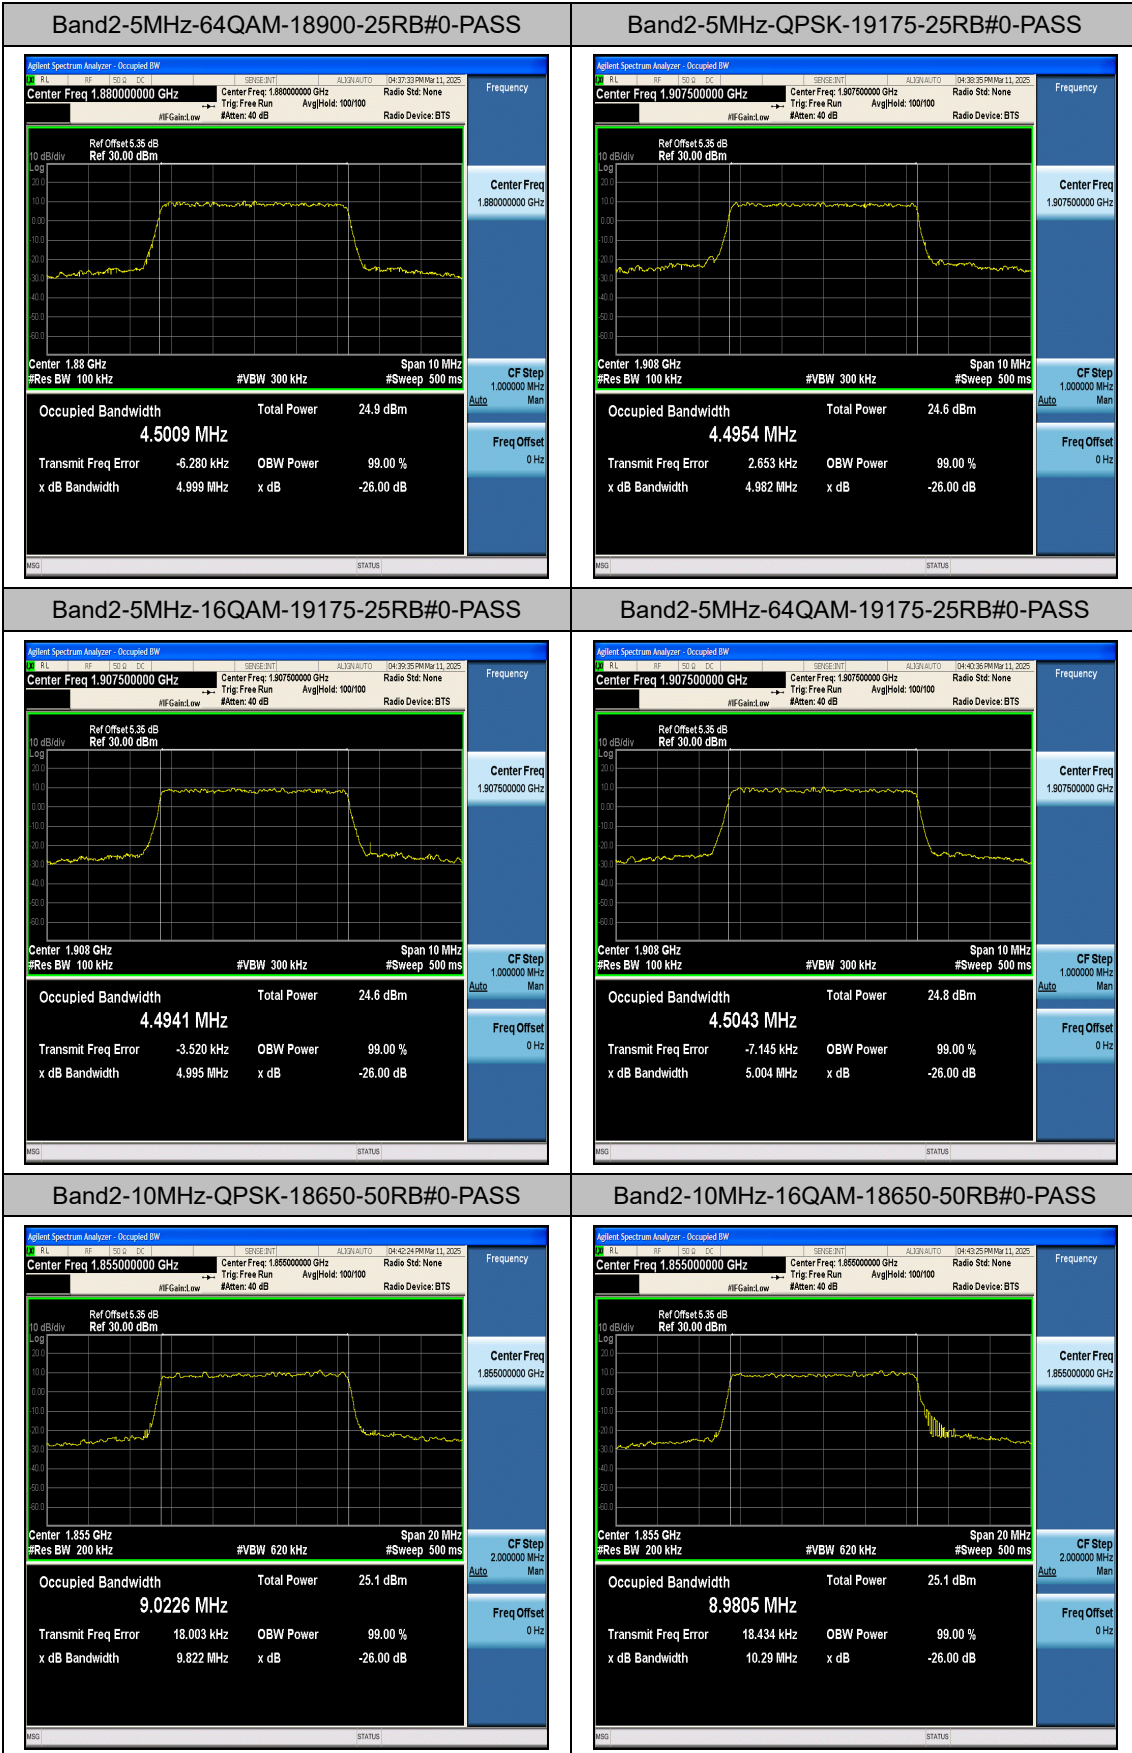

Band66	20MHz	16QAM	132072	100RB#0	17.958	19.50	PASS
Band66	20MHz	64QAM	132072	100RB#0	17.949	19.60	PASS
Band66	20MHz	QPSK	132322	100RB#0	18.075	19.76	PASS
Band66	20MHz	16QAM	132322	100RB#0	17.997	19.56	PASS
Band66	20MHz	64QAM	132322	100RB#0	17.986	19.67	PASS
Band66	20MHz	QPSK	132572	100RB#0	18.055	19.71	PASS
Band66	20MHz	16QAM	132572	100RB#0	17.988	19.54	PASS
Band66	20MHz	64QAM	132572	100RB#0	17.979	19.62	PASS

LTE Band 2 Test Graphs

LTE Band 4 Test Graphs