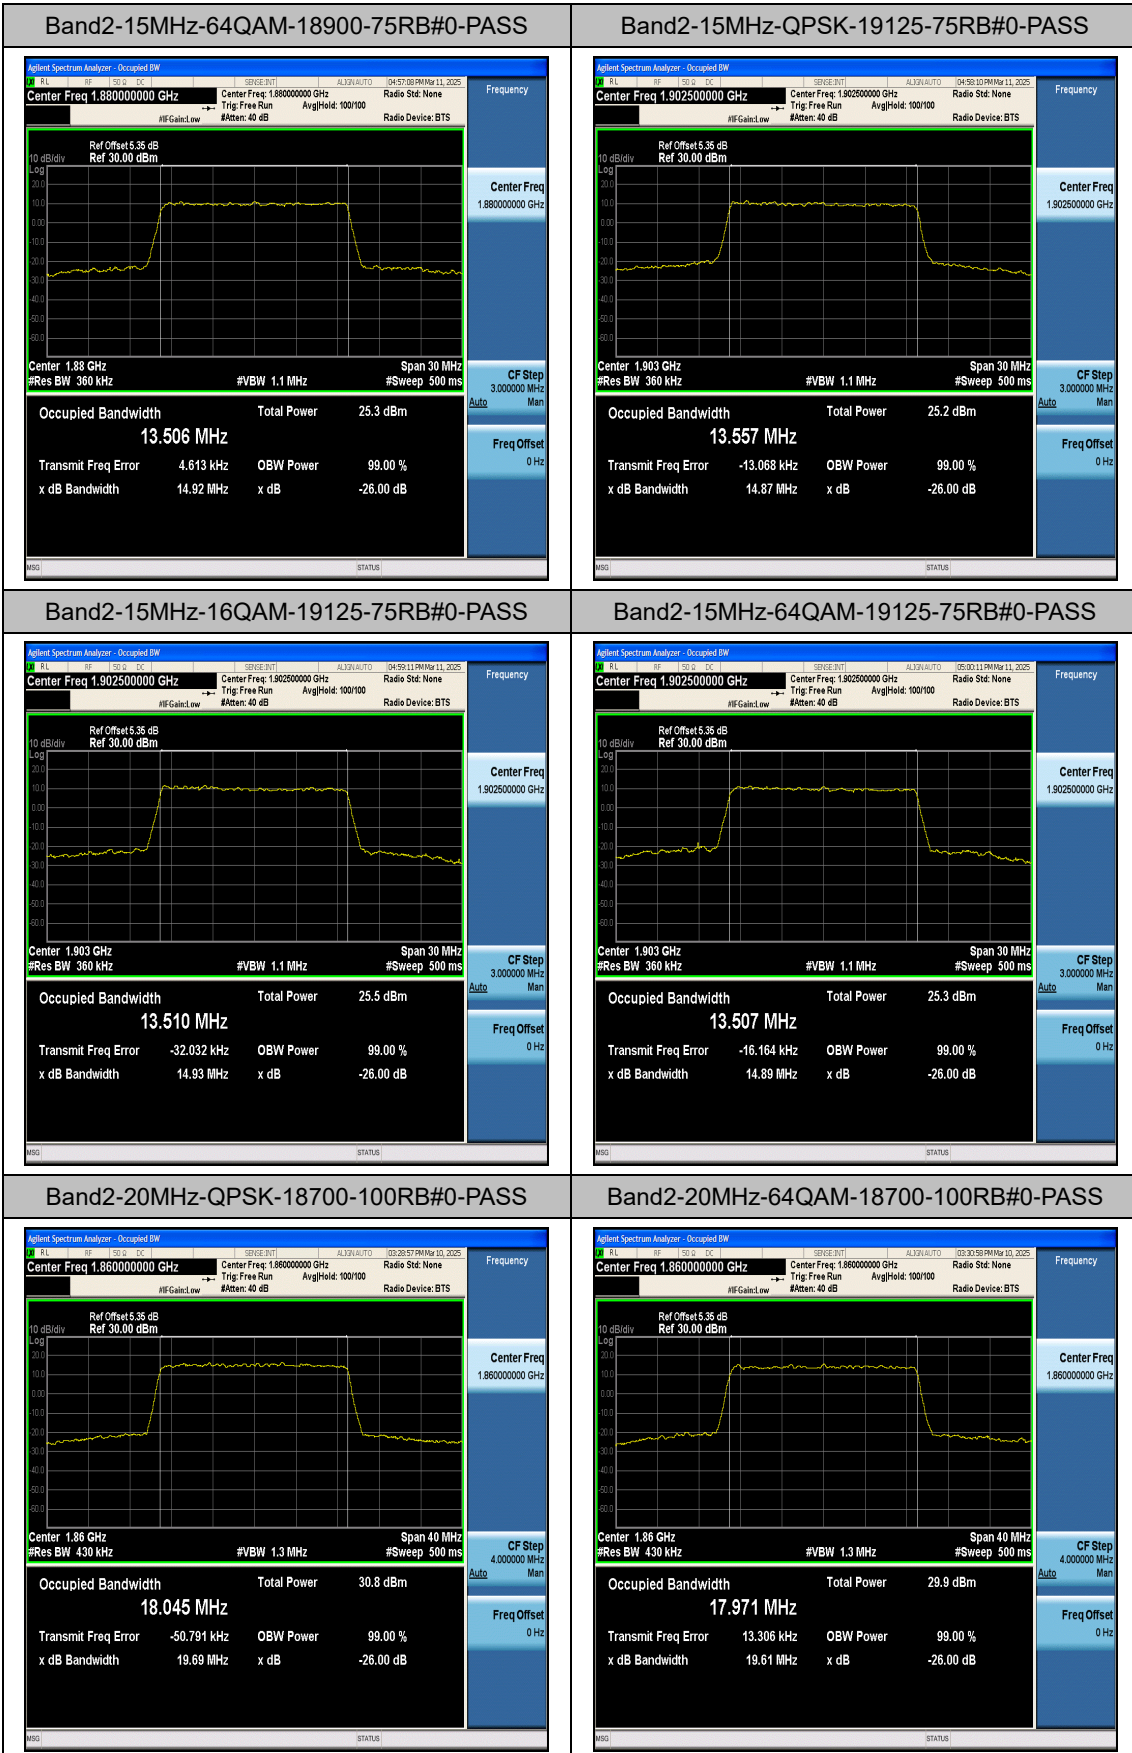

Appendix C: Emission Bandwidth & Occupied Bandwidth

Test Result

Band	Bandwidth	Modulation	Channel	RB Configuration	Occupied Bandwidth (MHz)	26dB Bandwidth (MHz)	Verdict
Band2	1.4MHz	QPSK	18607	6RB#0	1.0909	1.287	PASS
Band2	1.4MHz	16QAM	18607	6RB#0	1.1027	1.305	PASS
Band2	1.4MHz	64QAM	18607	6RB#0	1.1015	1.320	PASS
Band2	1.4MHz	QPSK	18900	6RB#0	1.0888	1.281	PASS
Band2	1.4MHz	16QAM	18900	6RB#0	1.1010	1.306	PASS
Band2	1.4MHz	64QAM	18900	6RB#0	1.1010	1.314	PASS
Band2	1.4MHz	QPSK	19193	6RB#0	1.0903	1.286	PASS
Band2	1.4MHz	16QAM	19193	6RB#0	1.1026	1.306	PASS
Band2	1.4MHz	64QAM	19193	6RB#0	1.1012	1.322	PASS
Band2	3MHz	QPSK	18615	15RB#0	2.7088	2.976	PASS
Band2	3MHz	16QAM	18615	15RB#0	2.6936	2.958	PASS
Band2	3MHz	64QAM	18615	15RB#0	2.6994	2.941	PASS
Band2	3MHz	QPSK	18900	15RB#0	2.7069	2.970	PASS
Band2	3MHz	16QAM	18900	15RB#0	2.6916	2.954	PASS
Band2	3MHz	64QAM	18900	15RB#0	2.7044	3.154	PASS
Band2	3MHz	QPSK	19185	15RB#0	2.7096	2.974	PASS
Band2	3MHz	16QAM	19185	15RB#0	2.6924	2.956	PASS
Band2	3MHz	64QAM	19185	15RB#0	2.7040	3.127	PASS
Band2	5MHz	QPSK	18625	25RB#0	4.4928	4.978	PASS
Band2	5MHz	16QAM	18625	25RB#0	4.4924	4.988	PASS
Band2	5MHz	64QAM	18625	25RB#0	4.5034	5.009	PASS
Band2	5MHz	QPSK	18900	25RB#0	4.4884	4.977	PASS
Band2	5MHz	16QAM	18900	25RB#0	4.4909	4.988	PASS
Band2	5MHz	64QAM	18900	25RB#0	4.5009	4.999	PASS
Band2	5MHz	QPSK	19175	25RB#0	4.4954	4.982	PASS
Band2	5MHz	16QAM	19175	25RB#0	4.4941	4.995	PASS
Band2	5MHz	64QAM	19175	25RB#0	4.5043	5.004	PASS
Band2	10MHz	QPSK	18650	50RB#0	9.0226	9.822	PASS
Band2	10MHz	16QAM	18650	50RB#0	8.9805	10.29	PASS
Band2	10MHz	64QAM	18650	50RB#0	8.9992	9.895	PASS
Band2	10MHz	QPSK	18900	50RB#0	9.0237	9.943	PASS
Band2	10MHz	16QAM	18900	50RB#0	8.9732	9.828	PASS
Band2	10MHz	64QAM	18900	50RB#0	9.0035	9.894	PASS
Band2	10MHz	QPSK	19150	50RB#0	9.0296	9.841	PASS

LTE Band 2 Test Graphs

LTE Band 4 Test Graphs