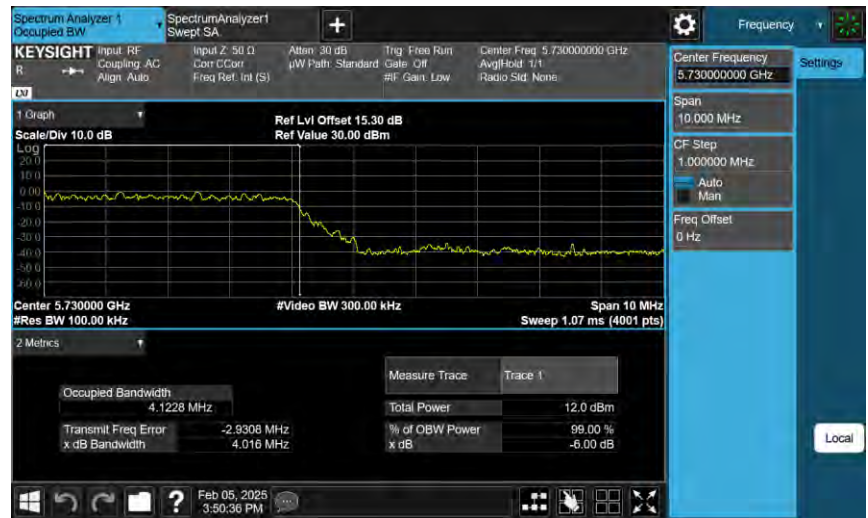

5200 MHz

5240 MHz

802.11ax HE20\_ANT-1

6 dB Bandwidth

802.11a\_ANT-0

802.11ax HE20\_ANT-0

5720 MHz

802.11ax HE40\_ANT-0

5710 MHz

5755 MHz

5795 MHz

802.11a\_ANT-1

5720 MHz

99% Occupied Bandwidth

802.11a\_ANT-0

802.11ax HE20\_ANT-0