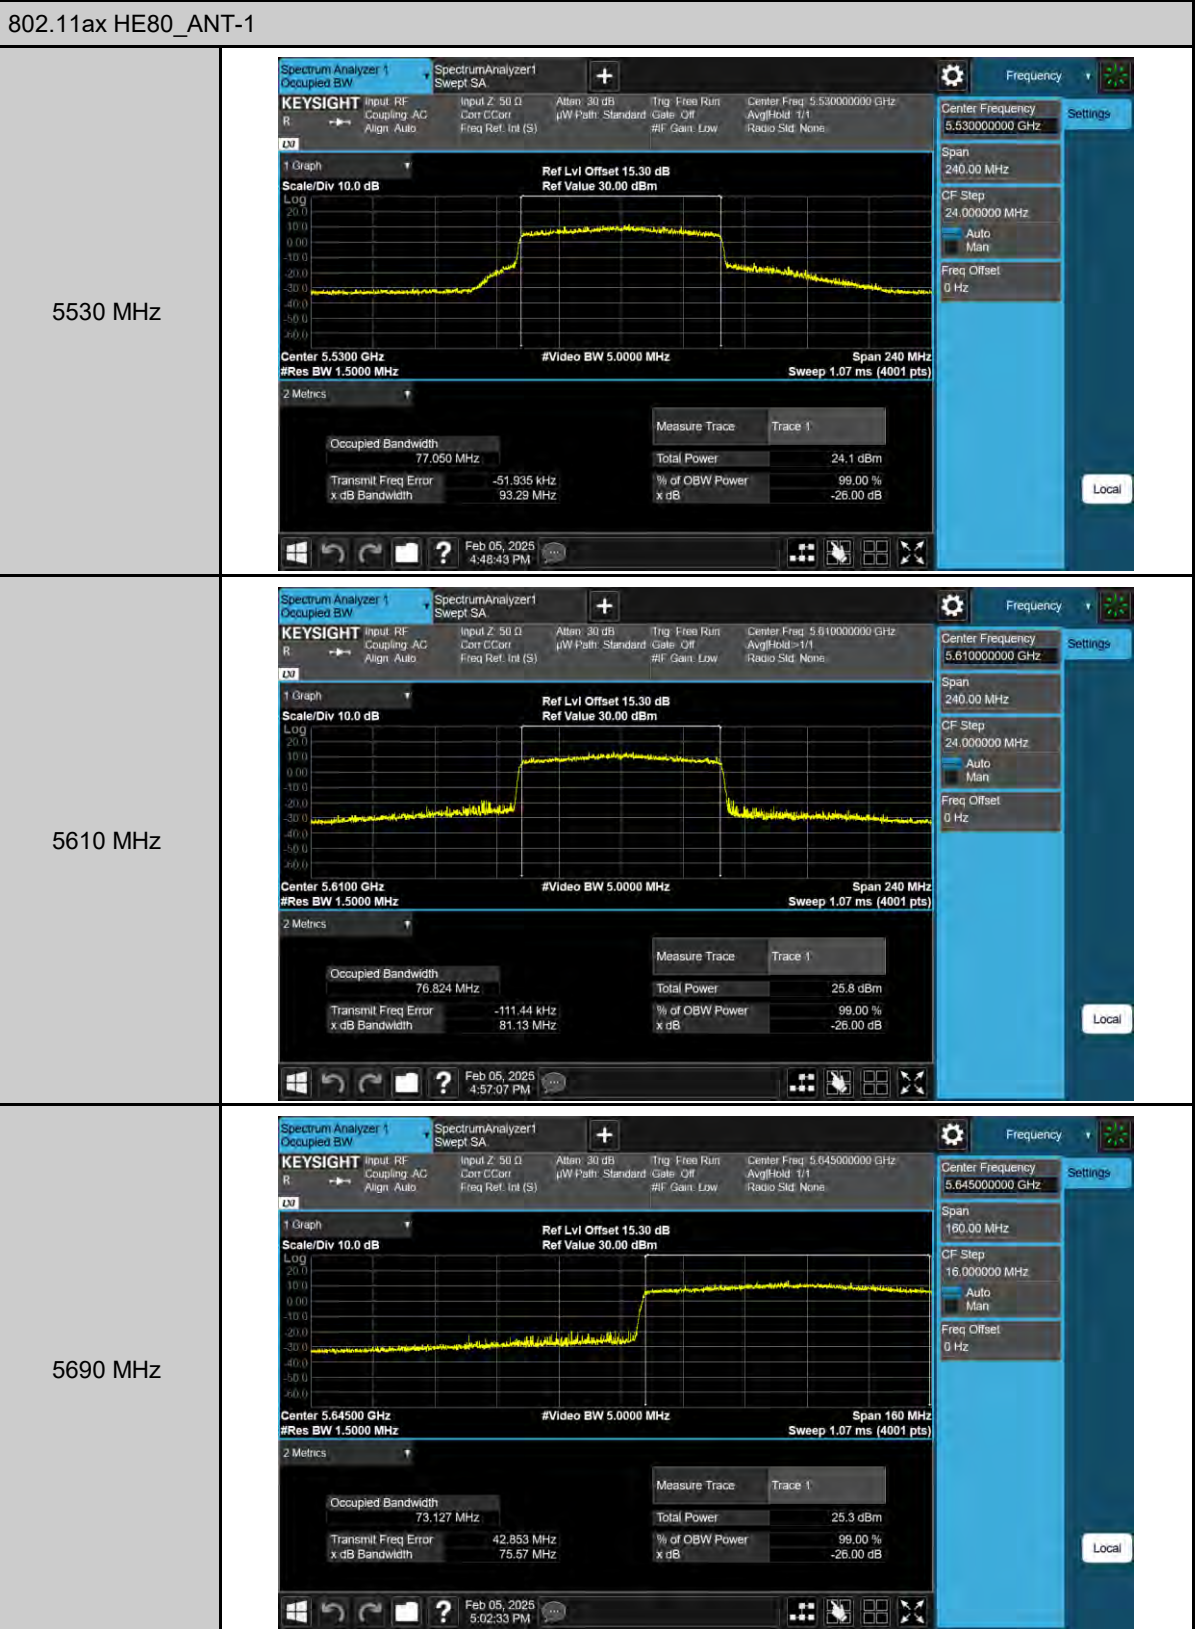

5200 MHz

5240 MHz

802.11ax HE20\_ANT-1

6 dB Bandwidth

802.11a\_ANT-0

802.11ax HE20\_ANT-0

5720 MHz

802.11ax HE40\_ANT-0

5710 MHz

5755 MHz

5795 MHz

802.11a\_ANT-1

5720 MHz

99% Occupied Bandwidth

802.11a\_ANT-0

802.11ax HE20\_ANT-0