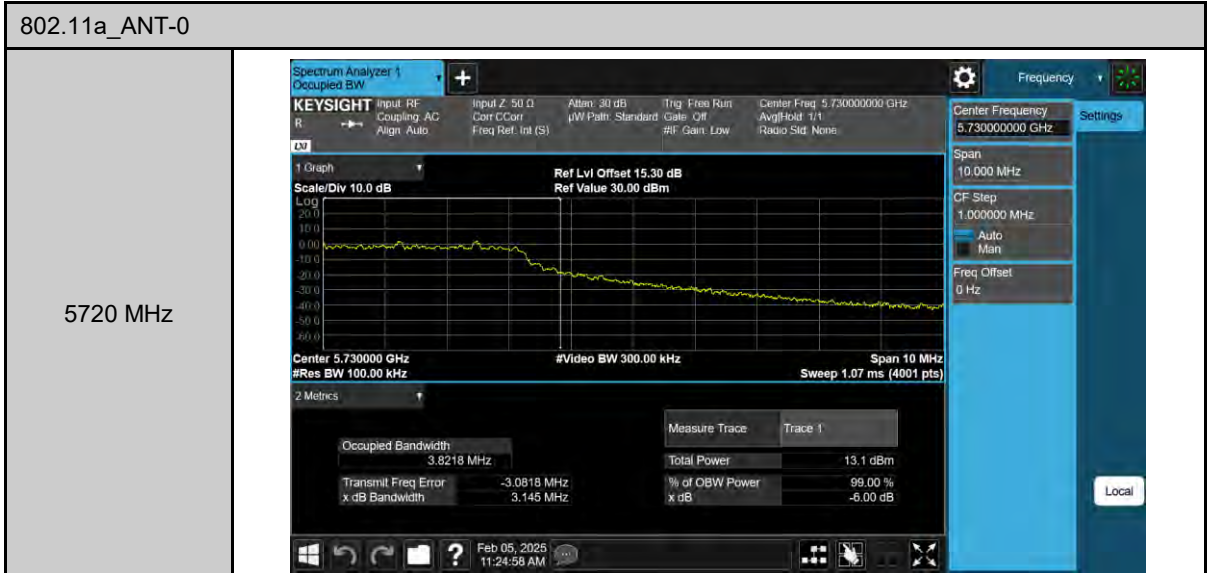

5200 MHz

5240 MHz

802.11ax HE20\_ANT-1

6 dB Bandwidth

802.11a\_ANT-0

802.11ax HE20\_ANT-0

5720 MHz

802.11ax HE40\_ANT-0

5710 MHz

5755 MHz

5795 MHz

802.11a\_ANT-1

5720 MHz

99% Occupied Bandwidth

802.11a\_ANT-0

802.11ax HE20\_ANT-0