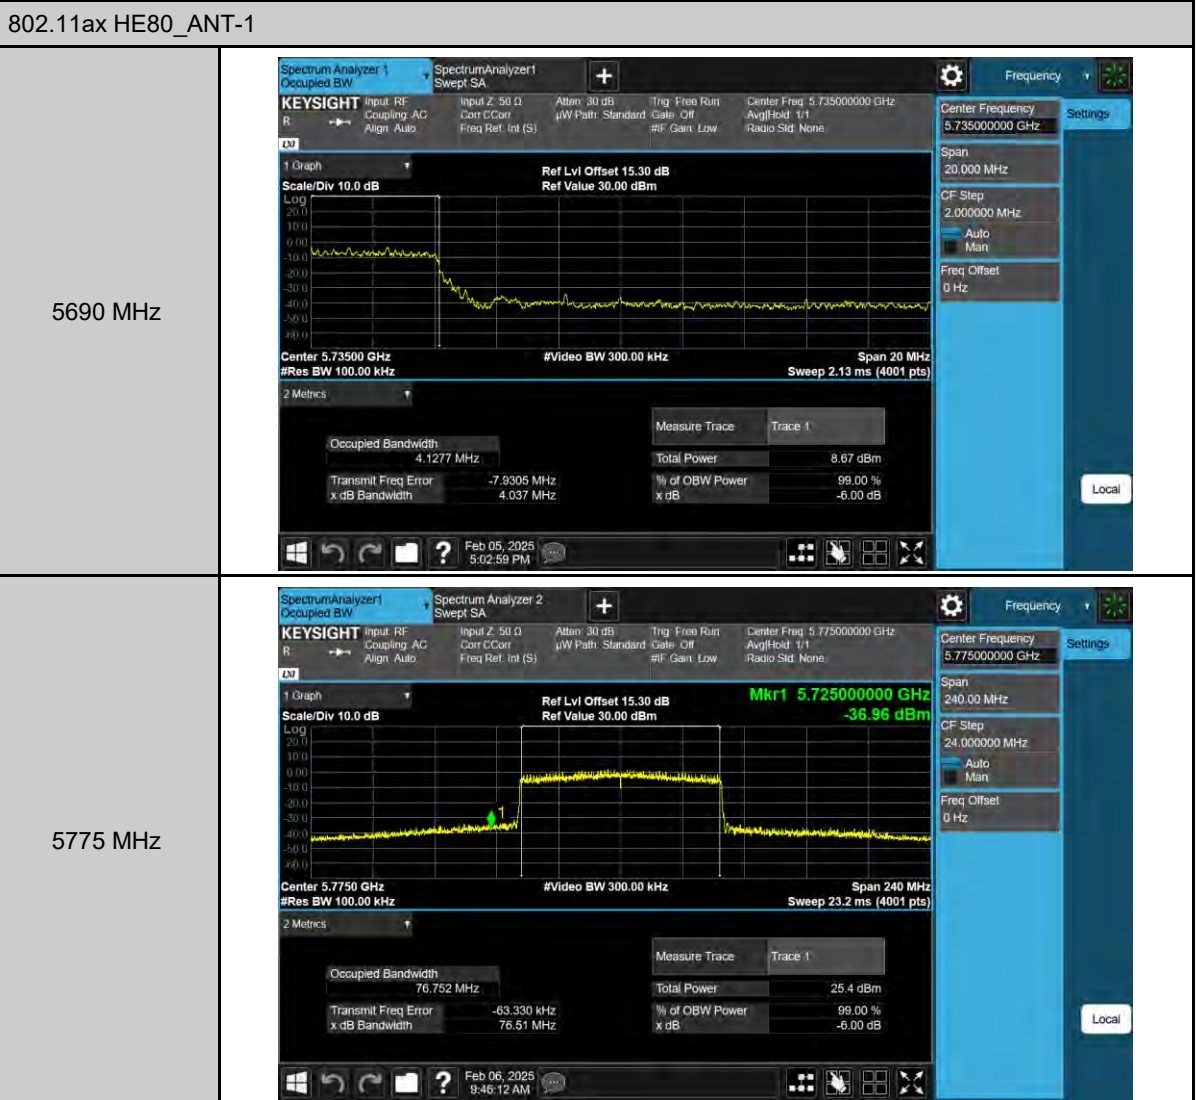

5710 MHz

5755 MHz

5795 MHz

802.11a\_ANT-1

5720 MHz

99% Occupied Bandwidth

802.11a\_ANT-0

802.11ax HE20\_ANT-0

802.11ax HE20\_ANT-0

5745 MHz

5785 MHz

5825 MHz

802.11a\_ANT-1

5720 MHz

802.11ax HE20\_ANT-1

5720 MHz