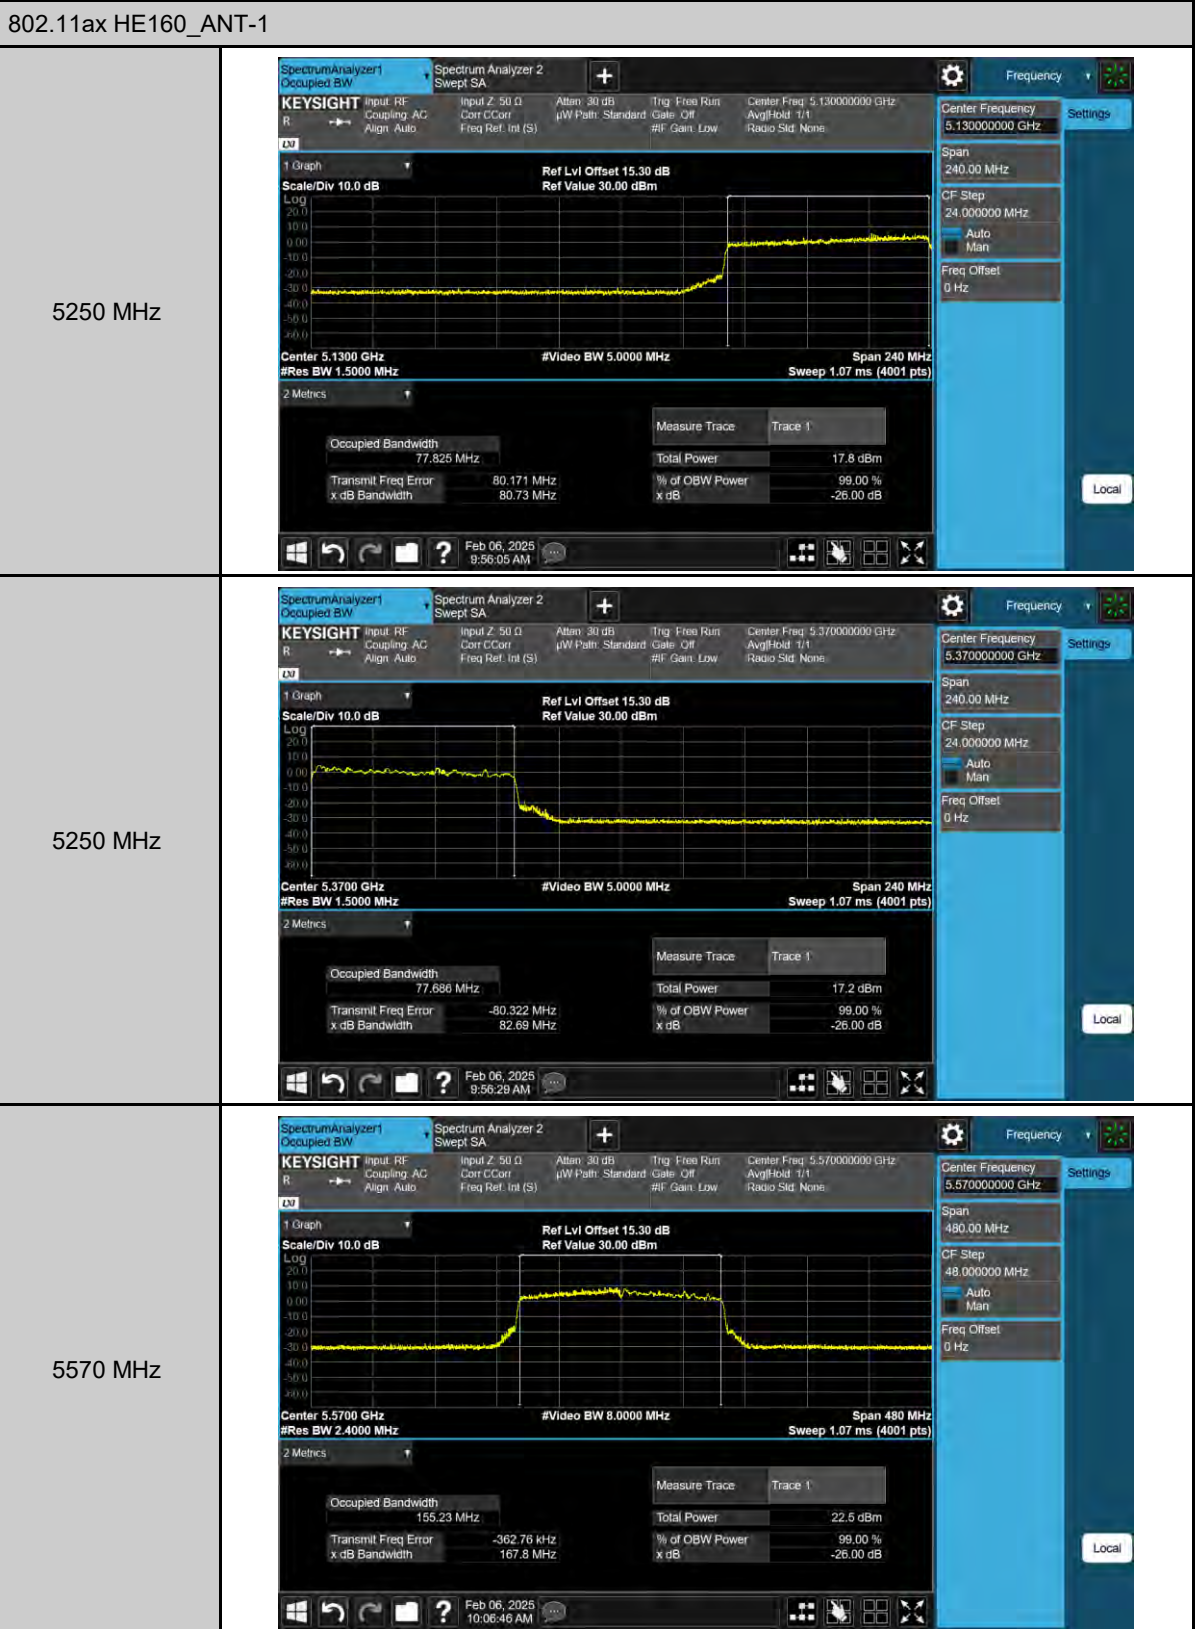

5200 MHz

5240 MHz

802.11ax HE20\_ANT-1

6 dB Bandwidth

802.11a\_ANT-0

802.11ax HE20\_ANT-0

5720 MHz

802.11ax HE40\_ANT-0

5710 MHz

5755 MHz

5795 MHz

802.11a\_ANT-1

5720 MHz

99% Occupied Bandwidth

802.11a\_ANT-0

802.11ax HE20\_ANT-0