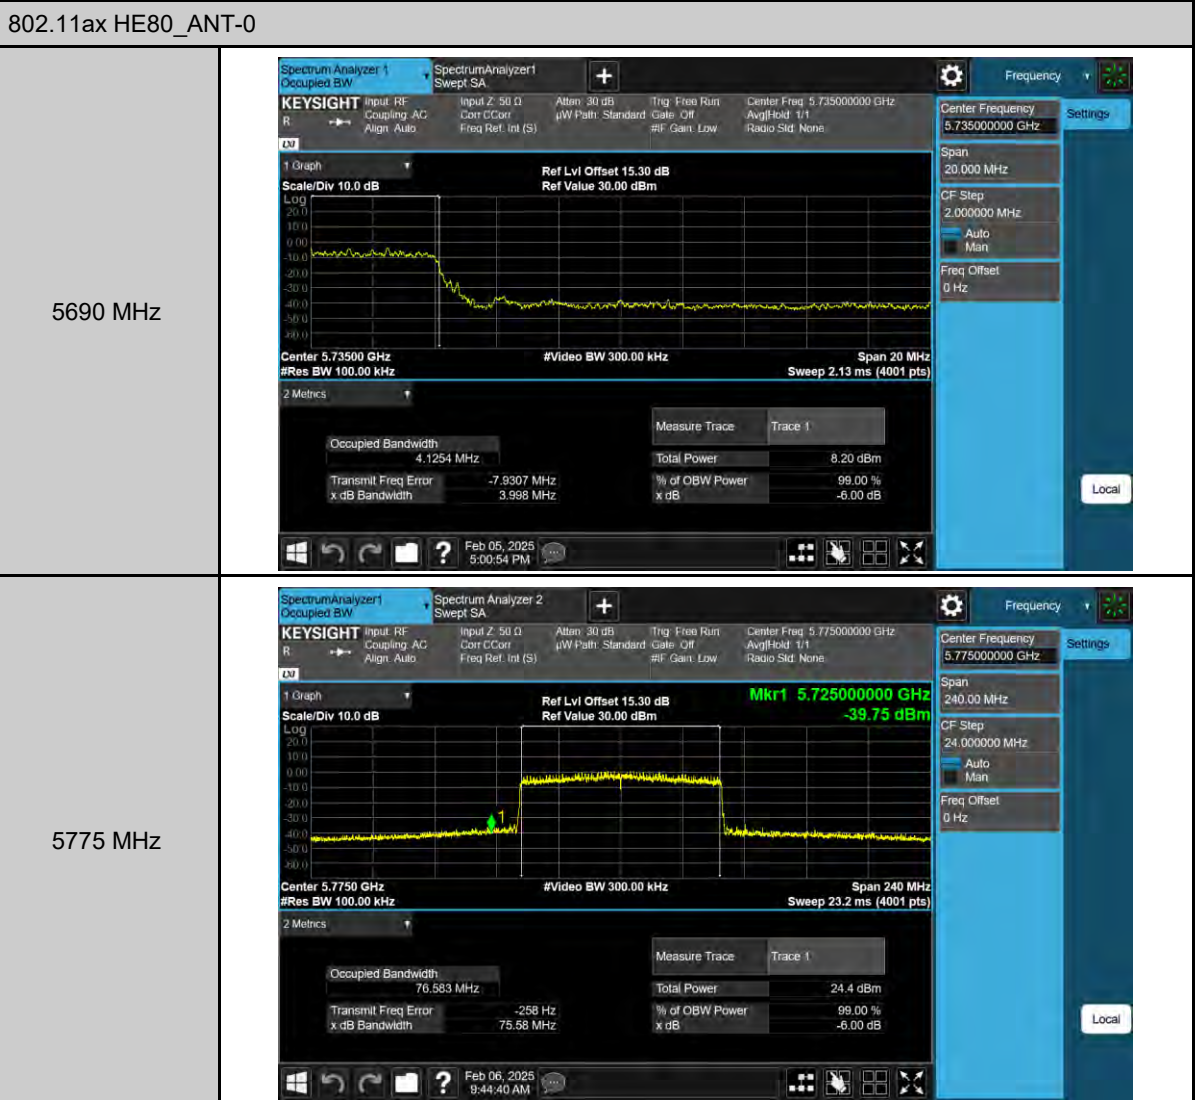

5710 MHz

5755 MHz

5795 MHz

802.11a\_ANT-1

5720 MHz

99% Occupied Bandwidth

802.11a\_ANT-0

802.11ax HE20\_ANT-0

802.11ax HE20\_ANT-0

5745 MHz

5785 MHz

5825 MHz

802.11a\_ANT-1

5720 MHz

802.11ax HE20\_ANT-1

5720 MHz