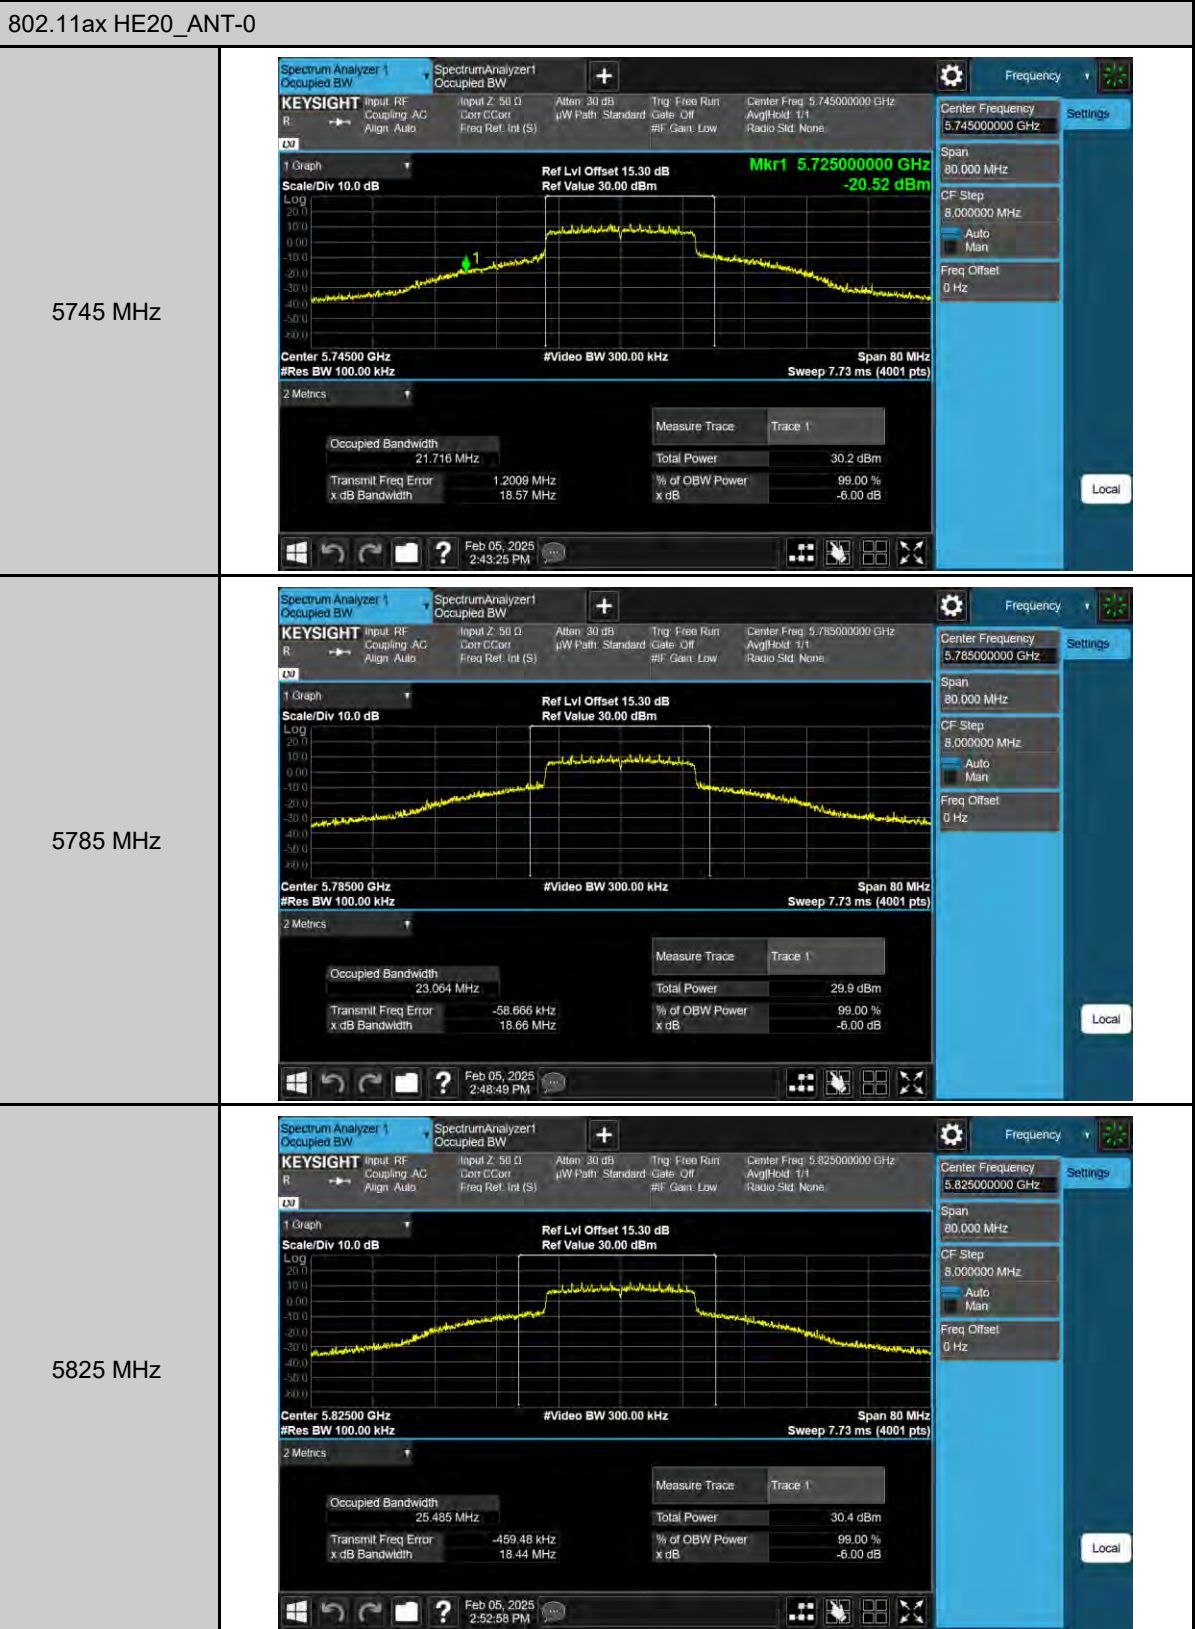

5200 MHz

5240 MHz

802.11ax HE20\_ANT-1

6 dB Bandwidth

802.11a\_ANT-0

802.11ax HE20\_ANT-0

5720 MHz

802.11ax HE40\_ANT-0

5710 MHz

5755 MHz

5795 MHz

802.11a\_ANT-1

5720 MHz

99% Occupied Bandwidth

802.11a\_ANT-0

802.11ax HE20\_ANT-0