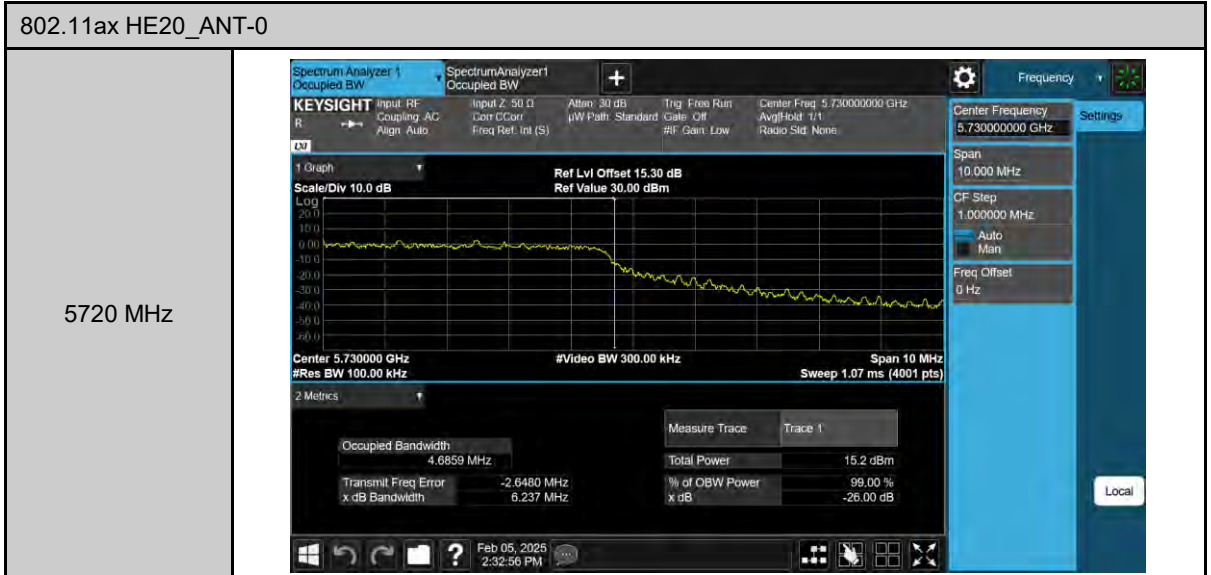

5710 MHz

5755 MHz

5795 MHz

802.11a\_ANT-1

5720 MHz

99% Occupied Bandwidth

802.11a\_ANT-0

802.11ax HE20\_ANT-0

802.11ax HE20\_ANT-0

5745 MHz

5785 MHz

5825 MHz

802.11a\_ANT-1

5720 MHz

802.11ax HE20\_ANT-1

5720 MHz