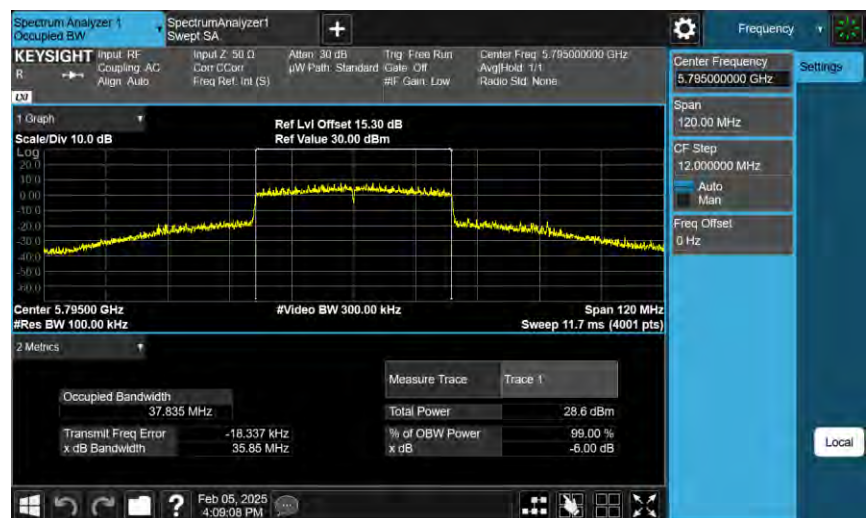

5200 MHz

5240 MHz

802.11ax HE20\_ANT-1

6 dB Bandwidth

802.11a\_ANT-0

802.11ax HE20\_ANT-0

5720 MHz

802.11ax HE40\_ANT-0

5710 MHz

5755 MHz

5795 MHz

802.11a\_ANT-1

5720 MHz

99% Occupied Bandwidth

802.11a\_ANT-0

802.11ax HE20\_ANT-0