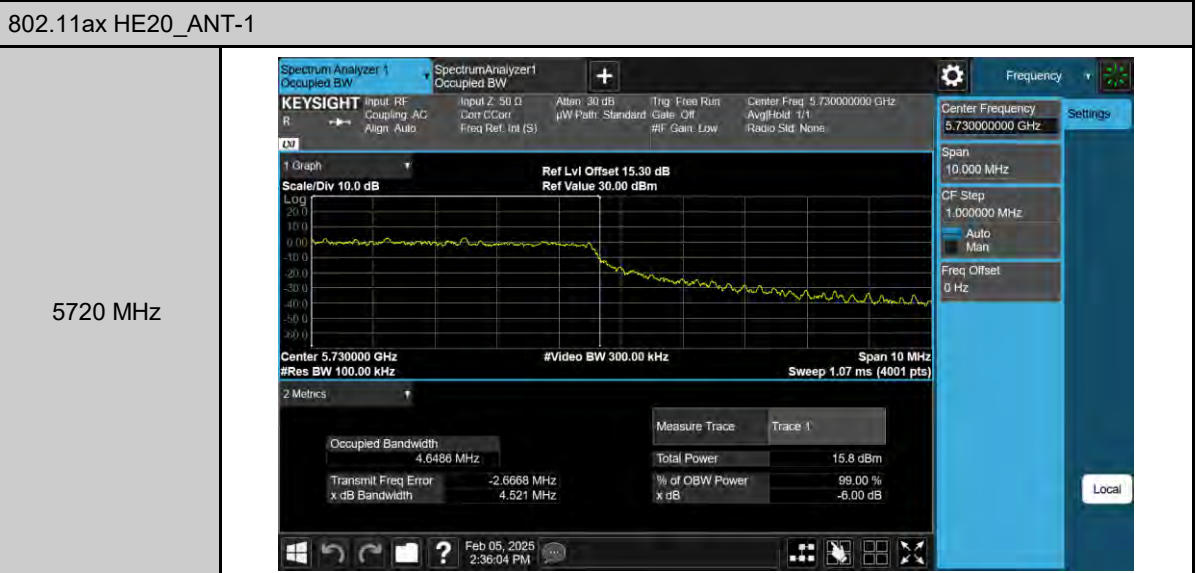

5710 MHz

5755 MHz

5795 MHz

802.11a\_ANT-1

5720 MHz

99% Occupied Bandwidth

802.11a\_ANT-0

802.11ax HE20\_ANT-0

802.11ax HE20\_ANT-0

5745 MHz

5785 MHz

5825 MHz

802.11a\_ANT-1

5720 MHz

802.11ax HE20\_ANT-1

5720 MHz