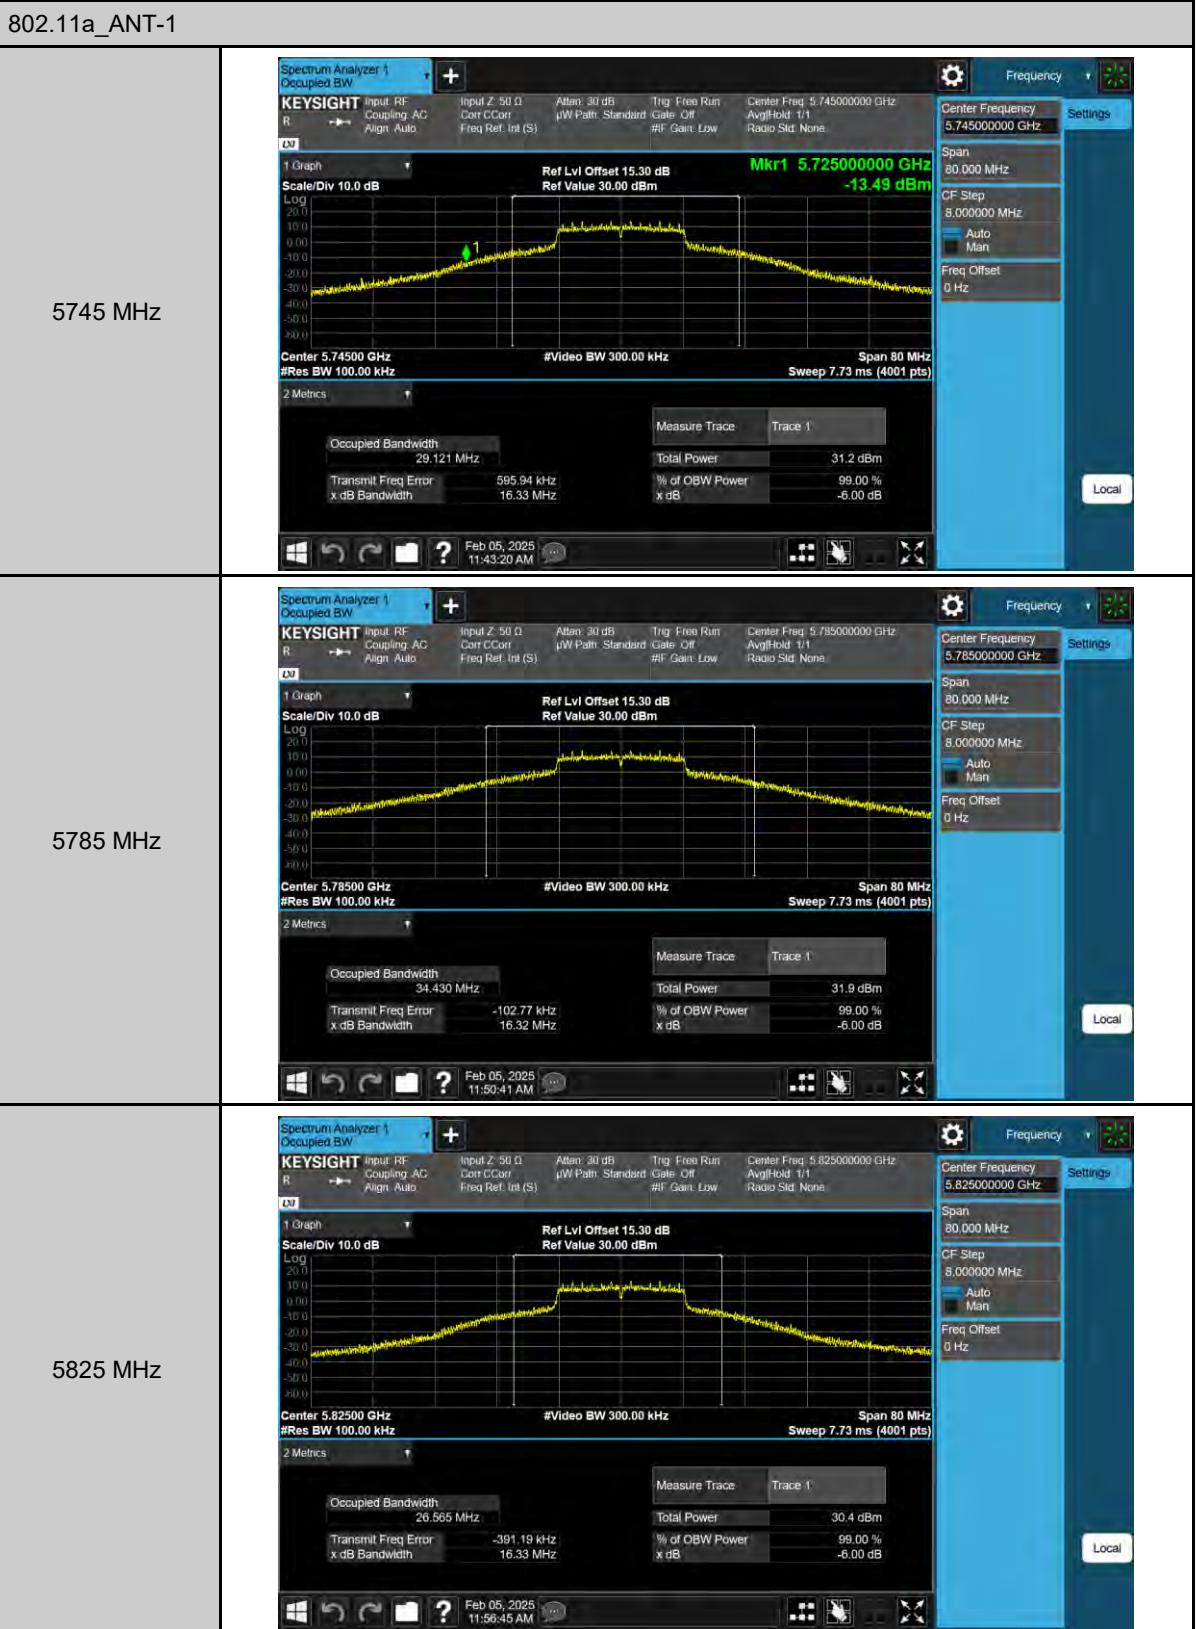

5710 MHz

5755 MHz

5795 MHz

802.11a\_ANT-1

5720 MHz

99% Occupied Bandwidth

802.11a\_ANT-0

802.11ax HE20\_ANT-0

802.11ax HE20\_ANT-0

5745 MHz

5785 MHz

5825 MHz

802.11a\_ANT-1

5720 MHz

802.11ax HE20\_ANT-1

5720 MHz