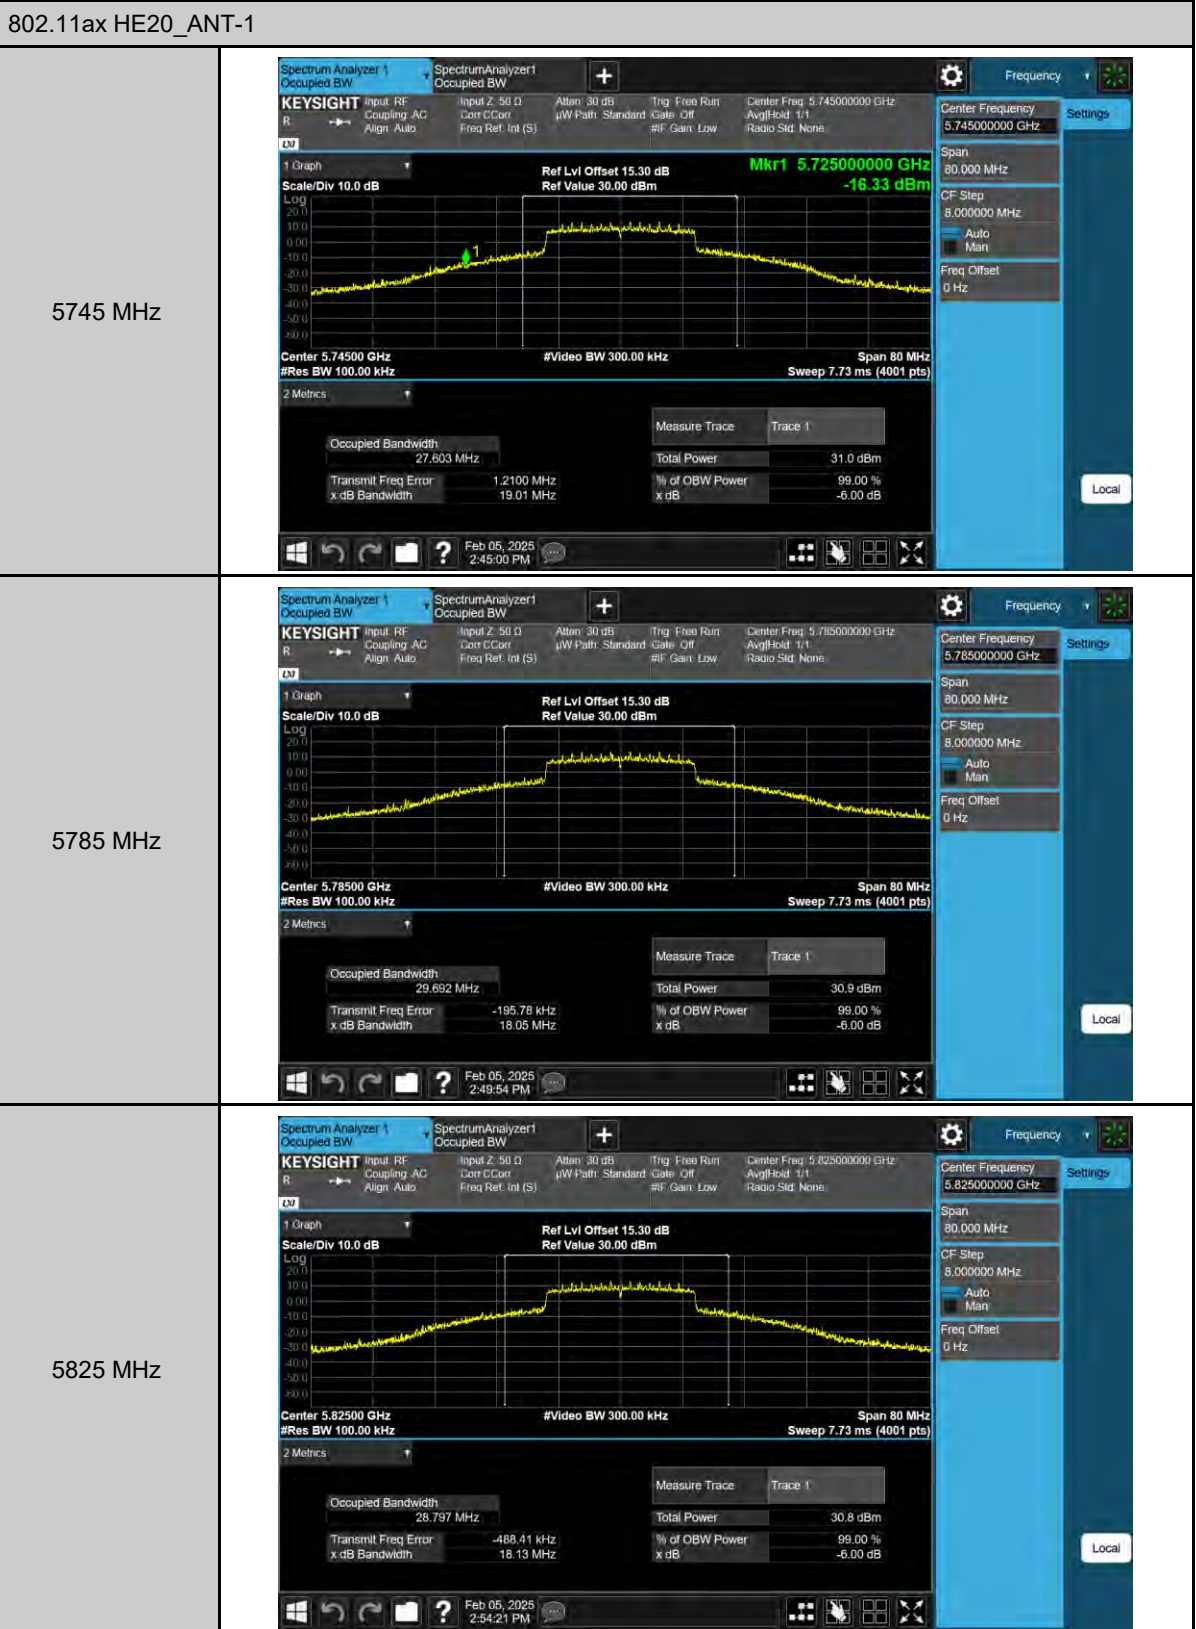

5710 MHz

5755 MHz

5795 MHz

802.11a\_ANT-1

5720 MHz

99% Occupied Bandwidth

802.11a\_ANT-0

802.11ax HE20\_ANT-0

802.11ax HE20\_ANT-0

5745 MHz

5785 MHz

5825 MHz

802.11a\_ANT-1

5720 MHz

802.11ax HE20\_ANT-1

5720 MHz