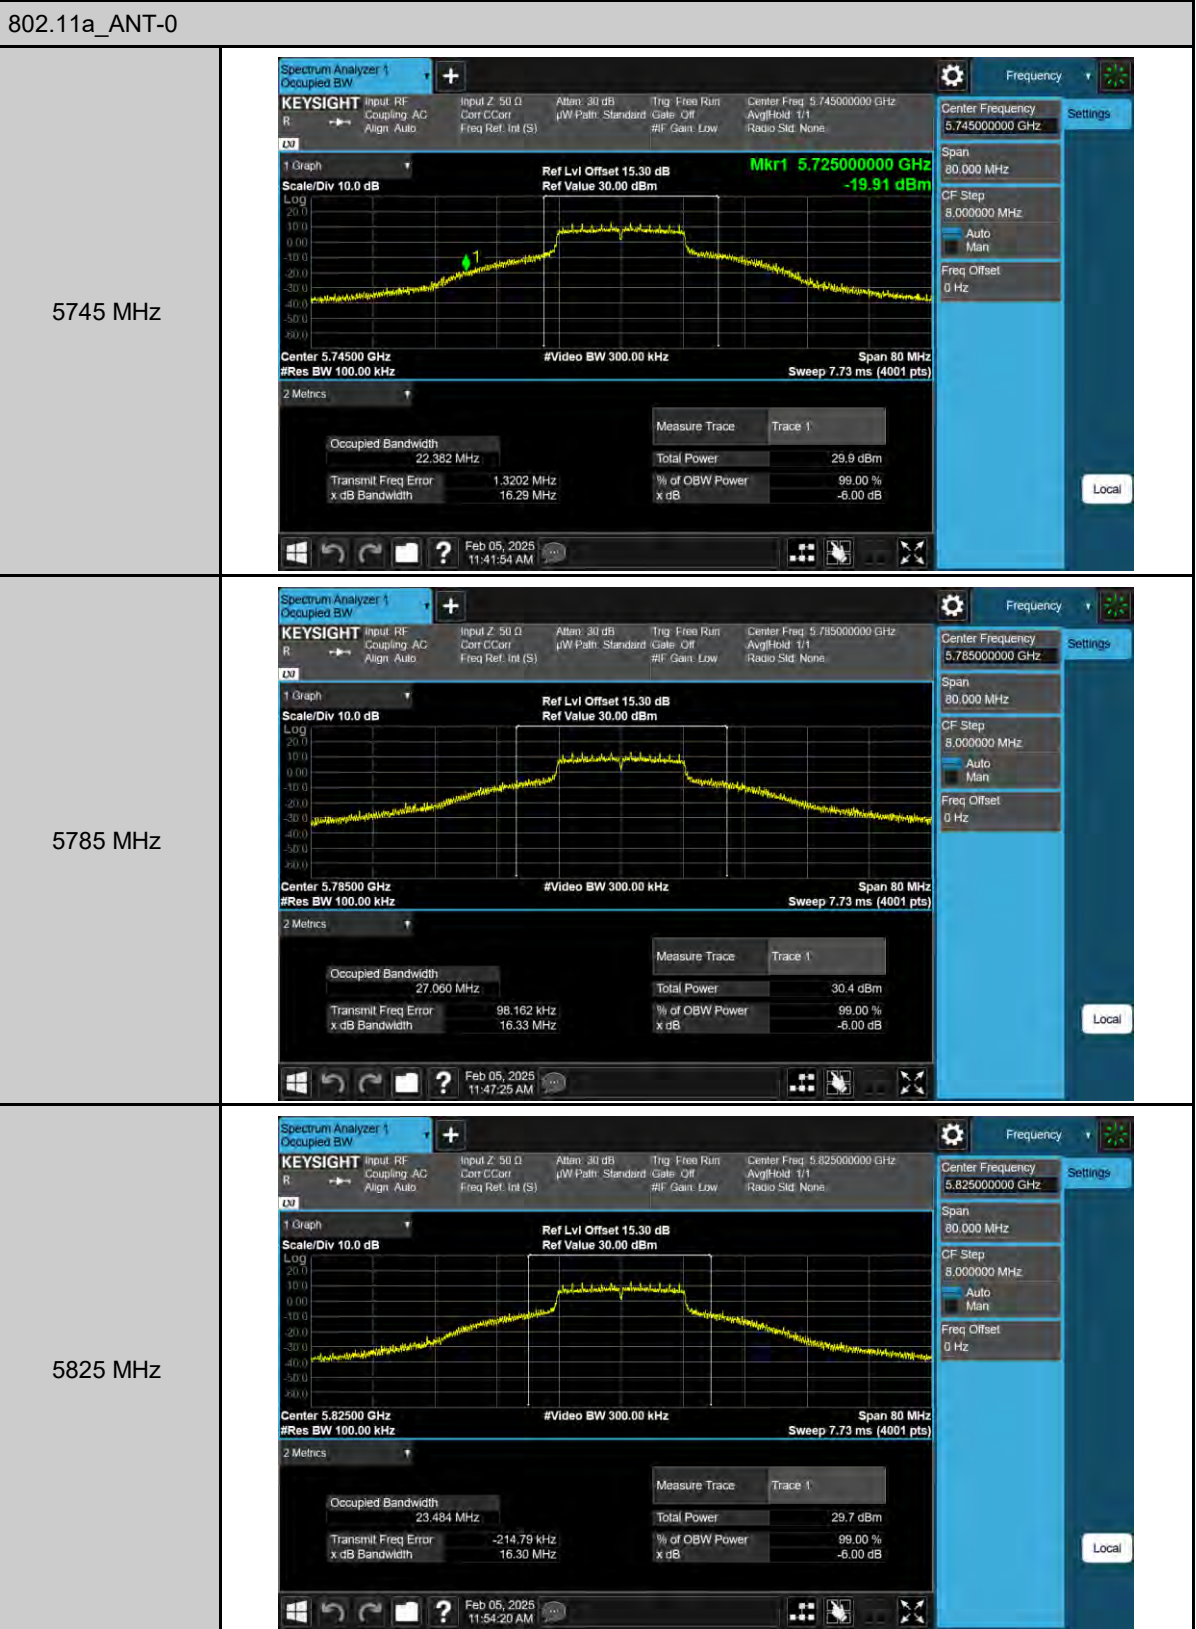

5200 MHz

5240 MHz

802.11ax HE20\_ANT-1

6 dB Bandwidth

802.11a\_ANT-0

802.11ax HE20\_ANT-0

5720 MHz

802.11ax HE40\_ANT-0

5710 MHz

5755 MHz

5795 MHz

802.11a\_ANT-1

5720 MHz

99% Occupied Bandwidth

802.11a\_ANT-0

802.11ax HE20\_ANT-0