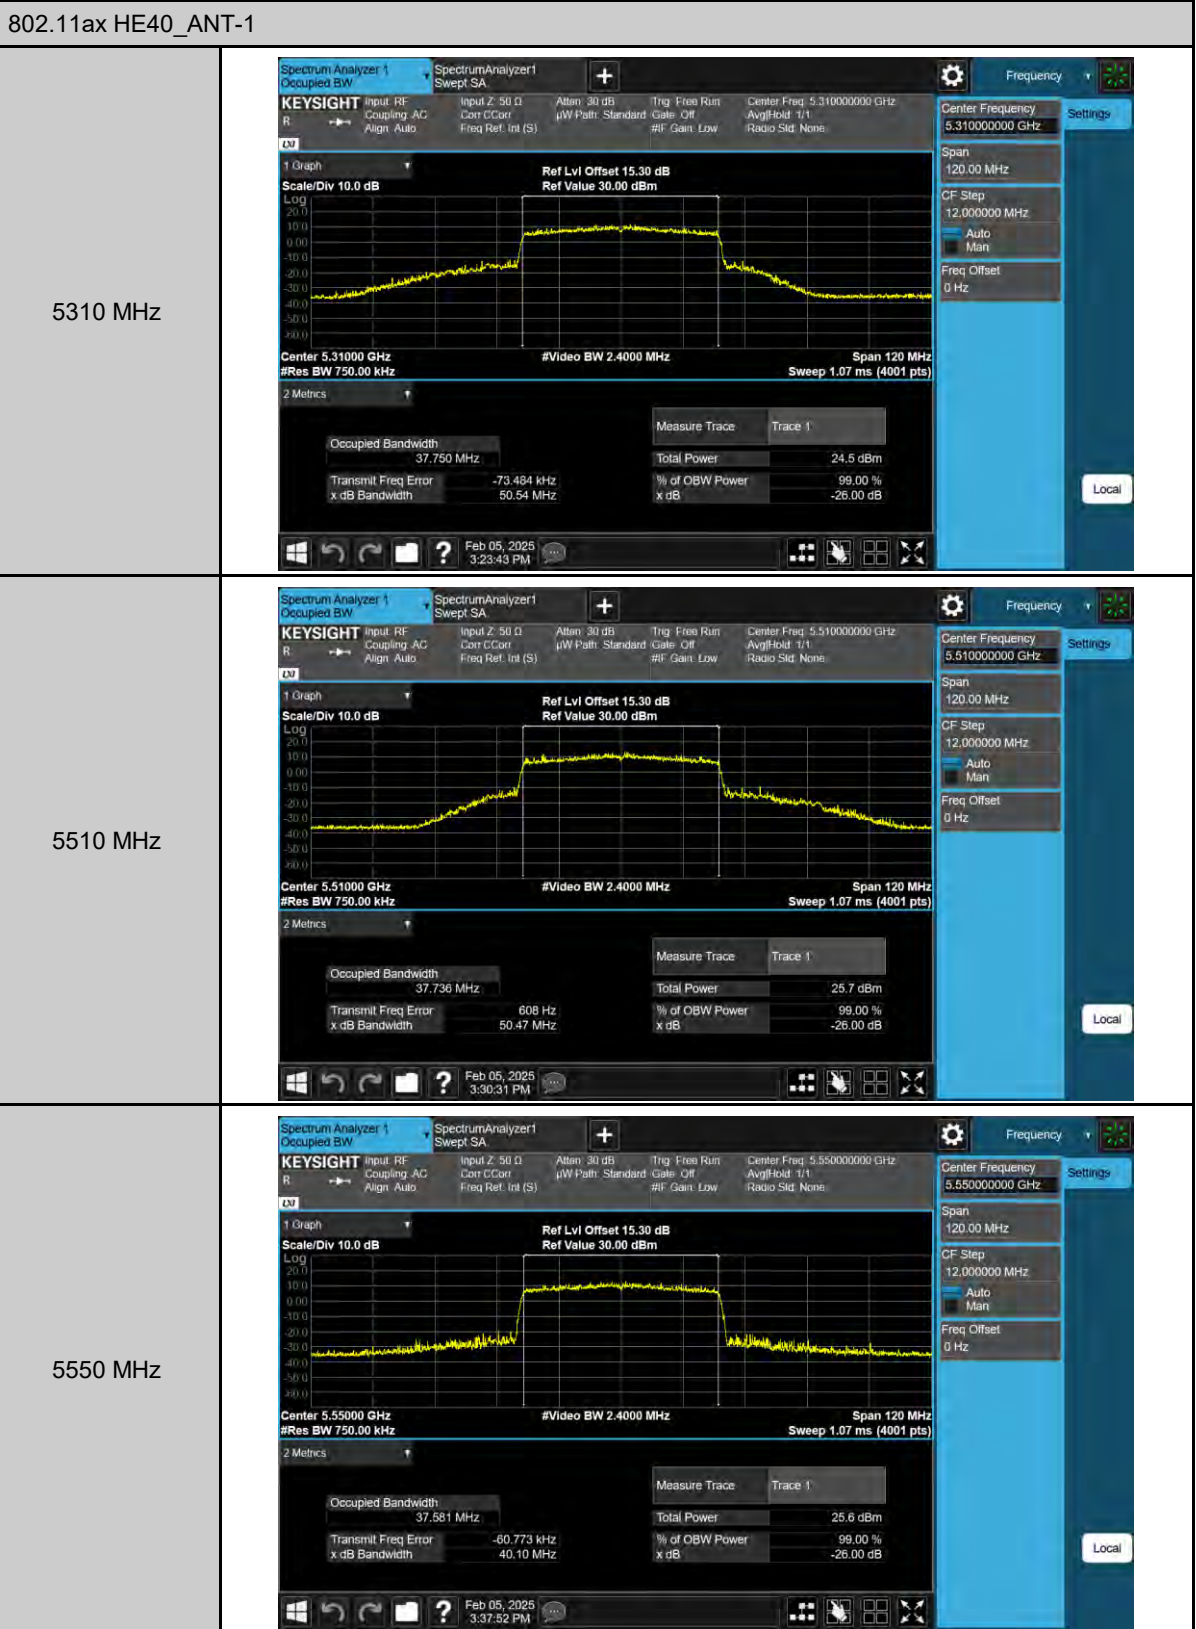

5200 MHz

5240 MHz

802.11ax HE20\_ANT-1

6 dB Bandwidth

802.11a\_ANT-0

802.11ax HE20\_ANT-0

5720 MHz

802.11ax HE40\_ANT-0

5710 MHz

5755 MHz

5795 MHz

802.11a\_ANT-1

5720 MHz

99% Occupied Bandwidth

802.11a\_ANT-0

802.11ax HE20\_ANT-0