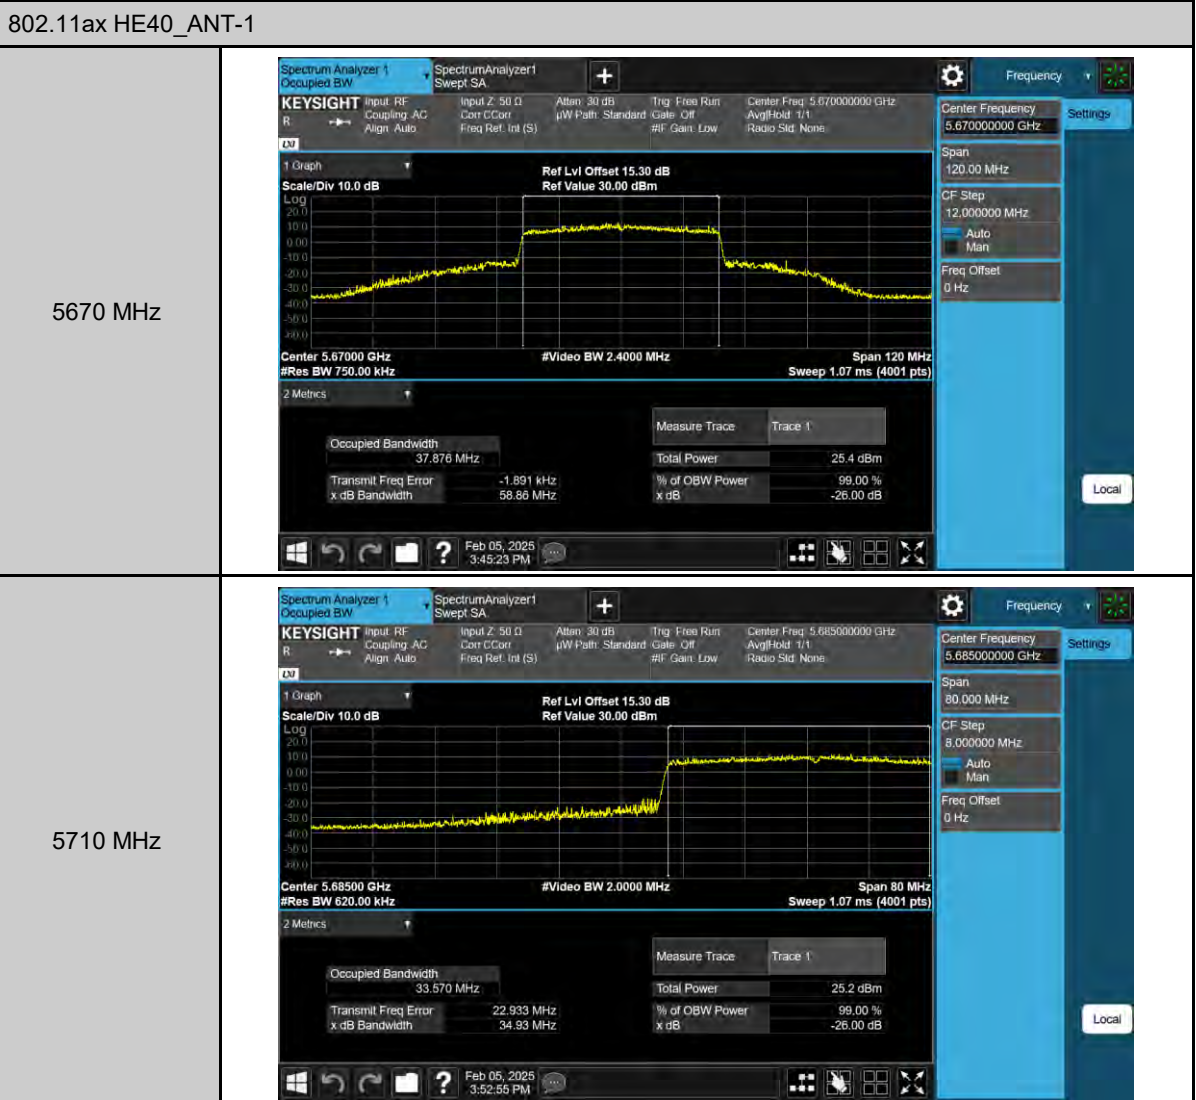

5200 MHz

5240 MHz

802.11ax HE20\_ANT-1

6 dB Bandwidth

802.11a\_ANT-0

802.11ax HE20\_ANT-0

5720 MHz

802.11ax HE40\_ANT-0

5710 MHz

5755 MHz

5795 MHz

802.11a\_ANT-1

5720 MHz

99% Occupied Bandwidth

802.11a\_ANT-0

802.11ax HE20\_ANT-0