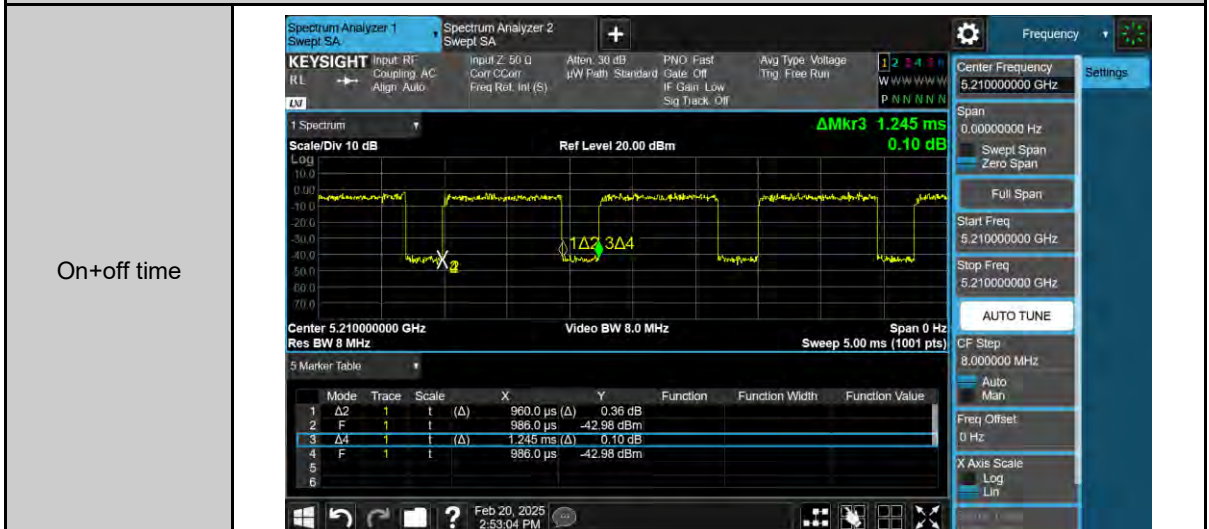

802.11ax HE160

On+off time

Beamforming on

802.11ac VHT20

802.11ac VHT40

802.11ac VHT80

On+off time

802.11ac VHT160

On+off time

802.11ax HE20

802.11ax HE40

802.11ax HE80

802.11ax HE160

Maximum Power Spectral Density

802.11a_ANT-0

5260 MHz