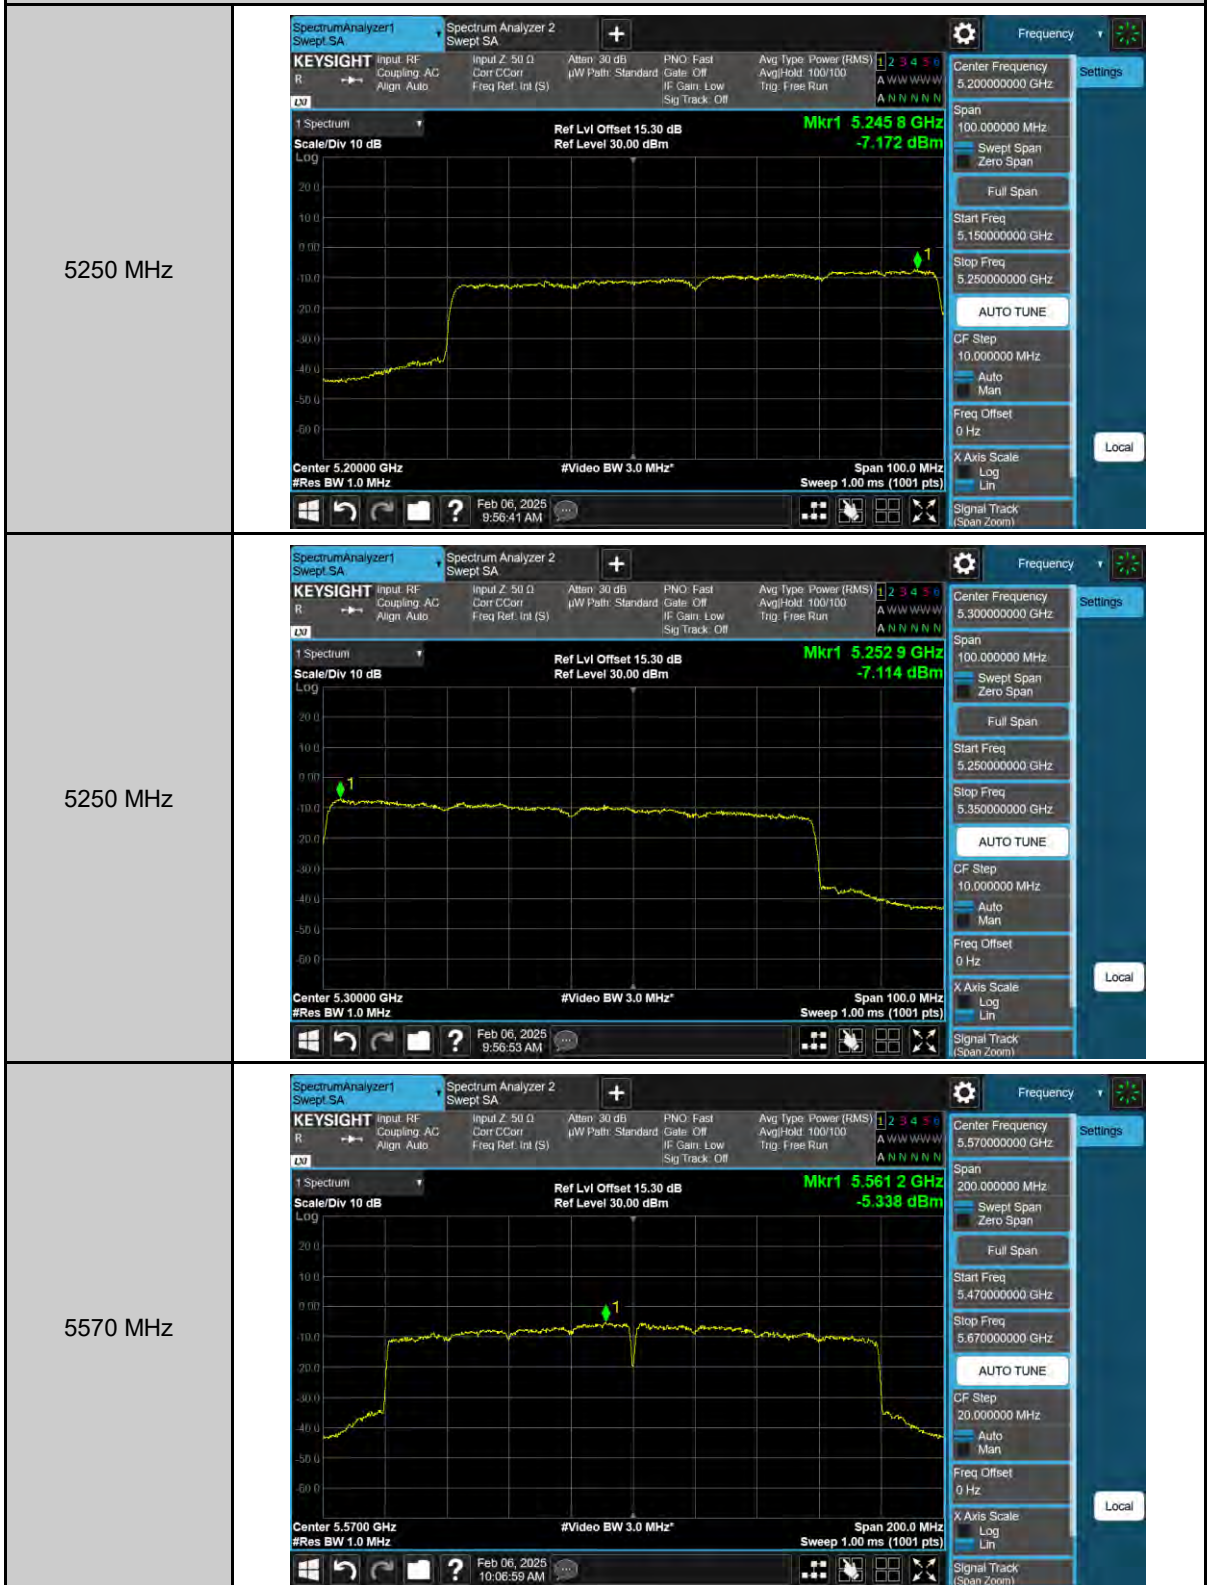

5710 MHz

5710 MHz

802.11ax HE40_ANT-1

5755 MHz

5795 MHz

802.11ax HE80_ANT-1

5210 MHz

5290 MHz

802.11ax HE80_ANT-1

5530 MHz

5610 MHz

802.11ax HE80_ANT-1

5690 MHz

5690 MHz

5775 MHz

802.11ax HE160_ANT-1

26 dB Bandwidth & 99% Occupied Bandwidth

802.11ax HE20_ANT-0

5180 MHz

5200 MHz

5240 MHz