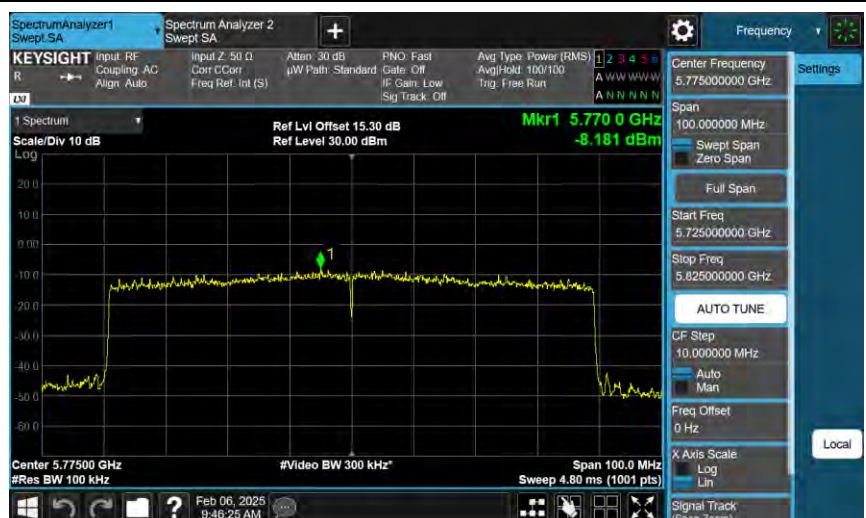

5710 MHz

5710 MHz

802.11ax HE40_ANT-1

5755 MHz

5795 MHz

802.11ax HE80_ANT-1

5210 MHz

5290 MHz

802.11ax HE80_ANT-1

5530 MHz

5610 MHz

802.11ax HE80_ANT-1

5690 MHz

5690 MHz

5775 MHz

802.11ax HE160_ANT-1

26 dB Bandwidth & 99% Occupied Bandwidth

802.11ax HE20_ANT-0

5180 MHz

5200 MHz

5240 MHz