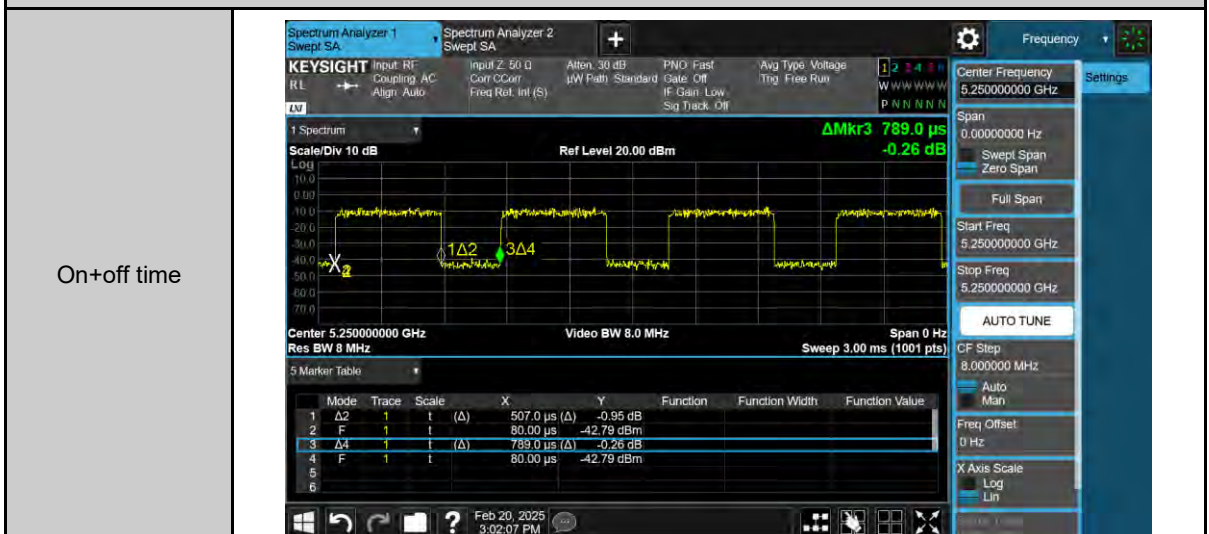

802.11ax HE160

On+off time

Beamforming on

802.11ac VHT20

802.11ac VHT40

802.11ac VHT80

On+off time

802.11ac VHT160

On+off time

802.11ax HE20

802.11ax HE40

802.11ax HE80

802.11ax HE160

Maximum Power Spectral Density

802.11a_ANT-0

5260 MHz