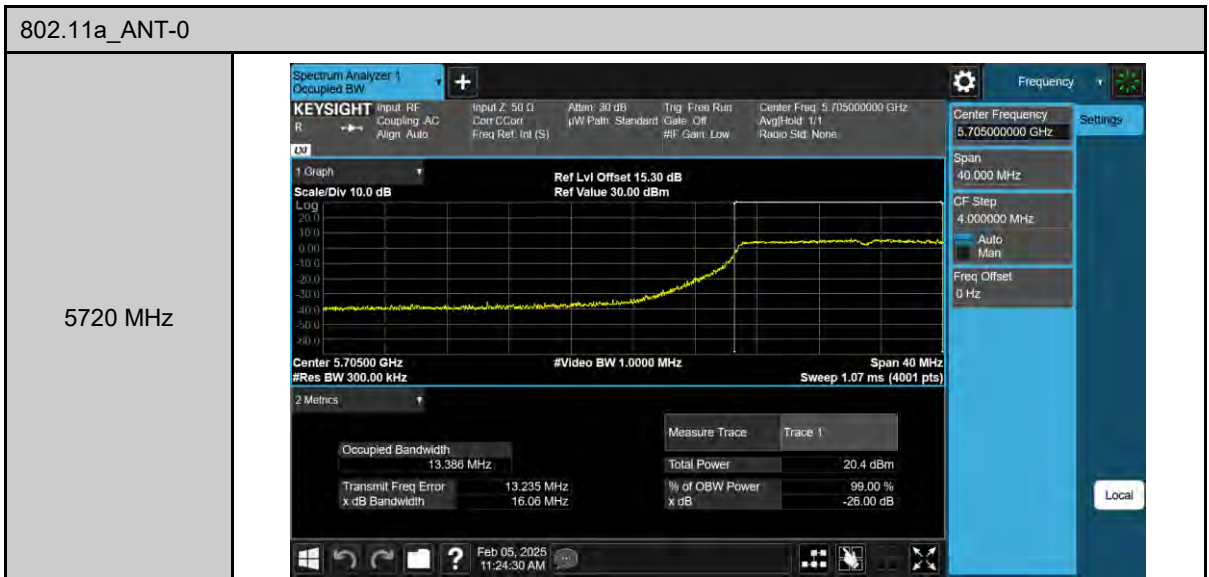

802.11ax HE80_ANT-1

5530 MHz

5610 MHz

802.11ax HE80_ANT-1

5690 MHz

5690 MHz

5775 MHz

802.11ax HE160_ANT-1

26 dB Bandwidth & 99% Occupied Bandwidth

802.11ax HE20_ANT-0

5180 MHz

5200 MHz

5240 MHz