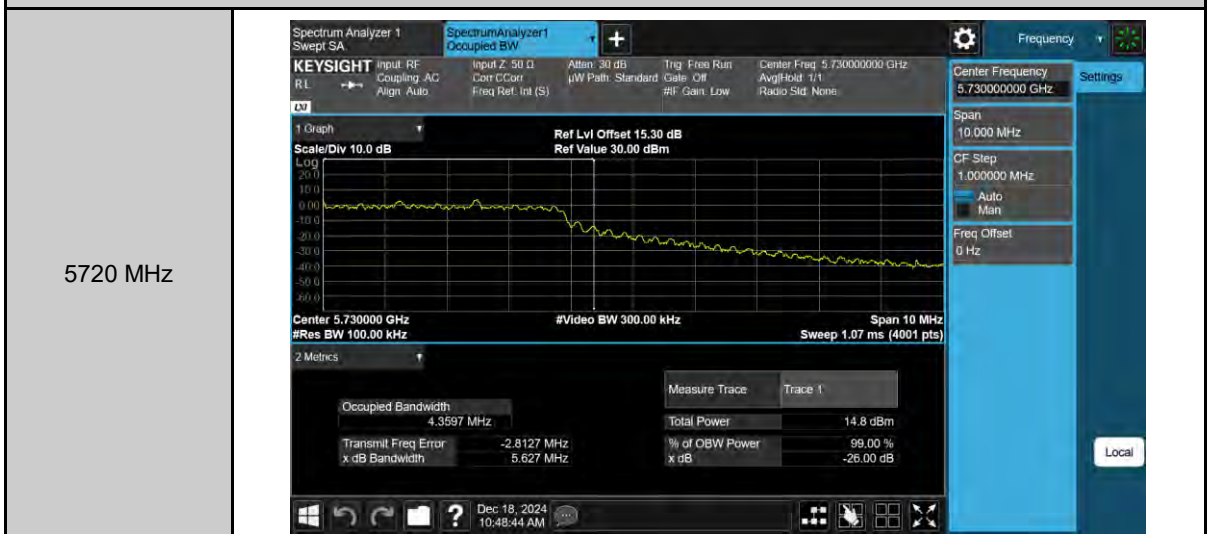

99% Occupied Bandwidth

802.11ac VHT40\_ANT-0

802.11ac VHT80\_ANT-0

802.11ax HE20\_ANT-0

802.11ax HE40\_ANT-0

802.11ax HE80\_ANT-0

802.11a\_ANT-1

802.11ac\_VHT20\_ANT-1