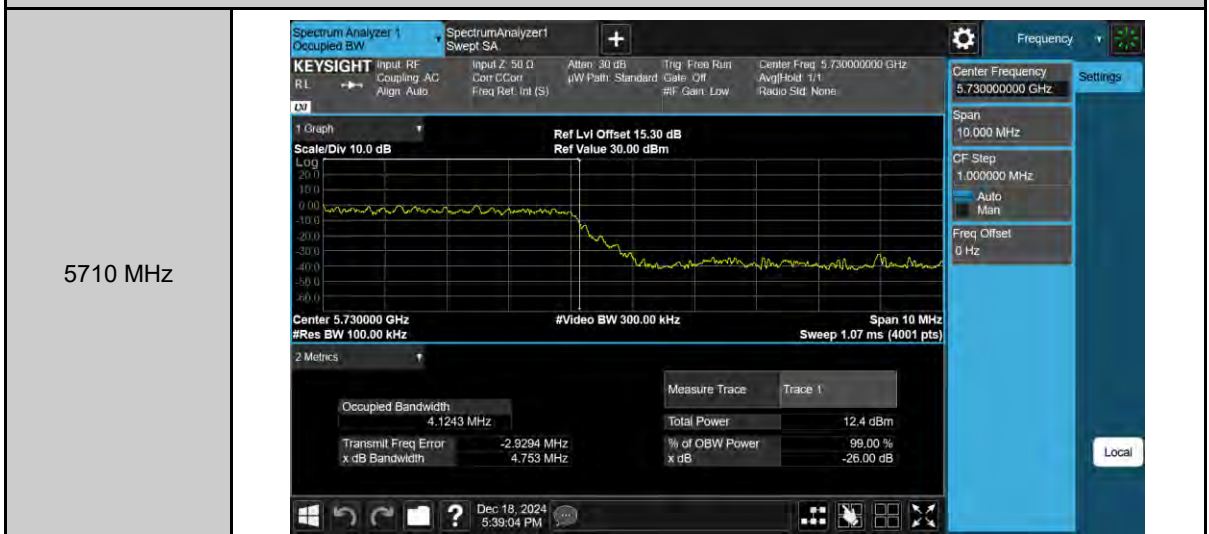

99% Occupied Bandwidth

802.11ac VHT40\_ANT-0

802.11ac VHT80\_ANT-0

802.11ax HE20\_ANT-0

802.11ax HE40\_ANT-0

802.11ax HE80\_ANT-0

802.11a\_ANT-1

802.11ac\_VHT20\_ANT-1