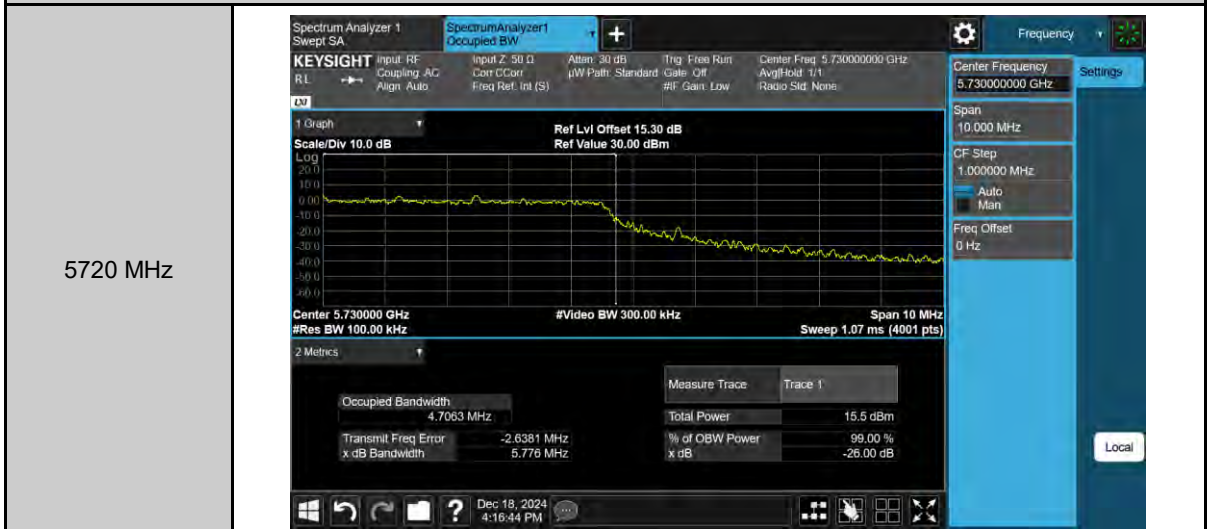

802.11ax HE20_ANT-1