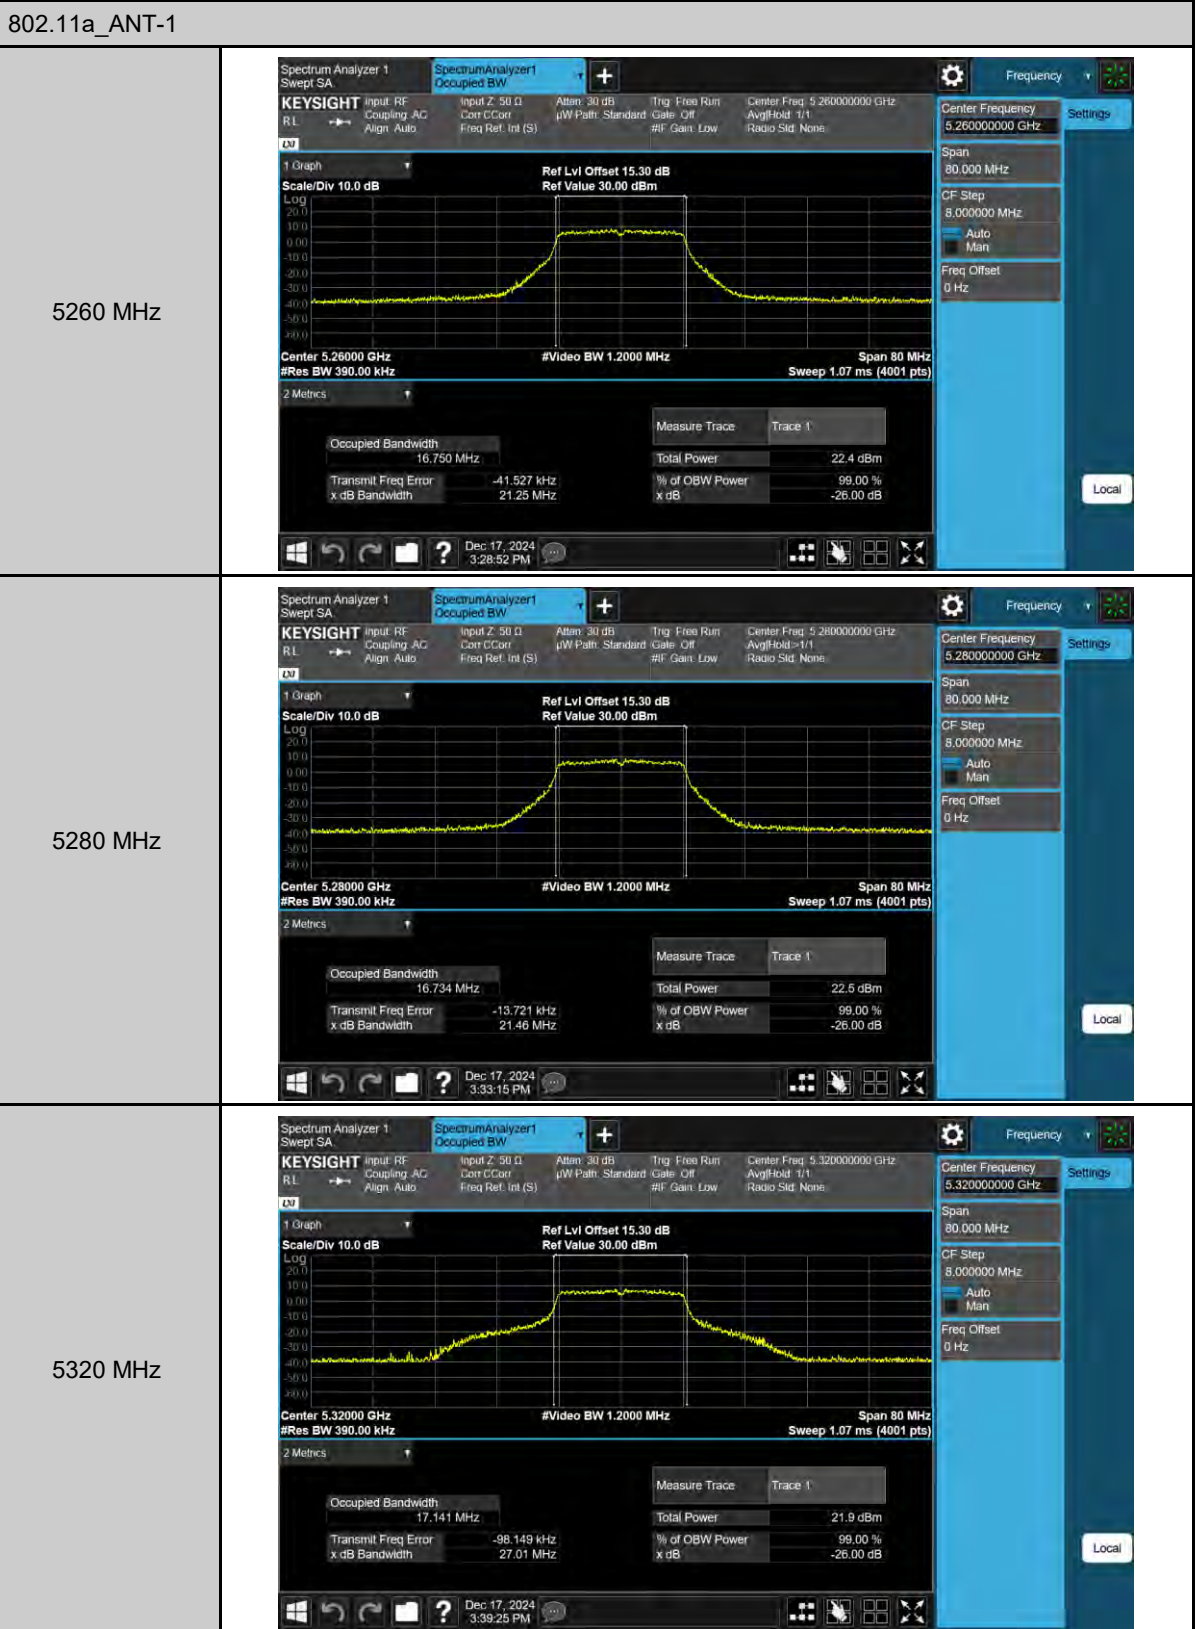

802.11ax HE40\_ANT-0

5270 MHz

802.11ax HE40\_ANT-0

5670 MHz

5710 MHz

802.11ax HE80\_ANT-0

802.11ax HE160\_ANT-0

802.11a\_ANT-1