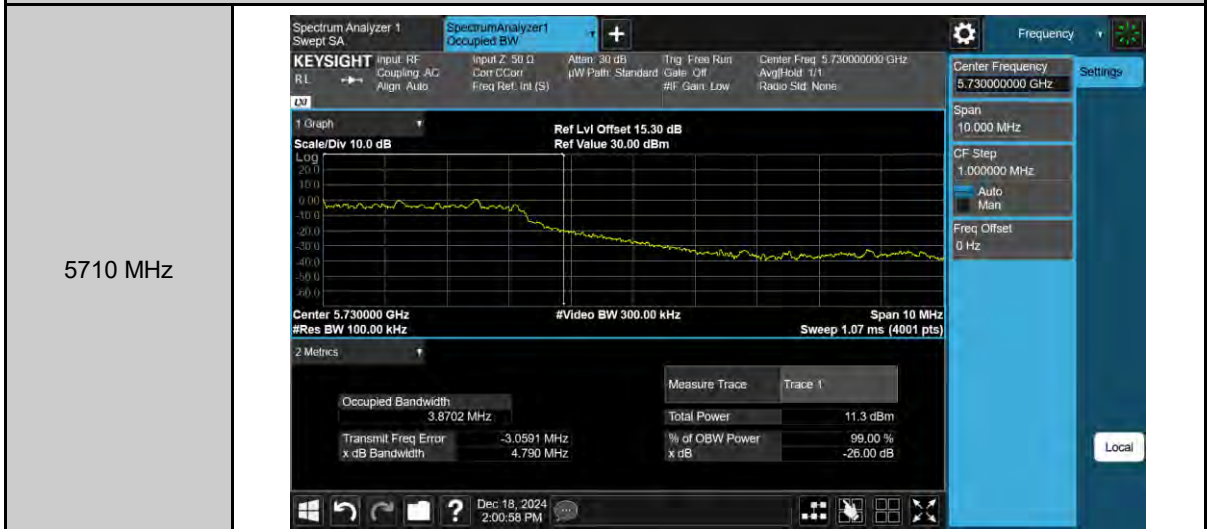

802.11ac VHT40_ANT-1