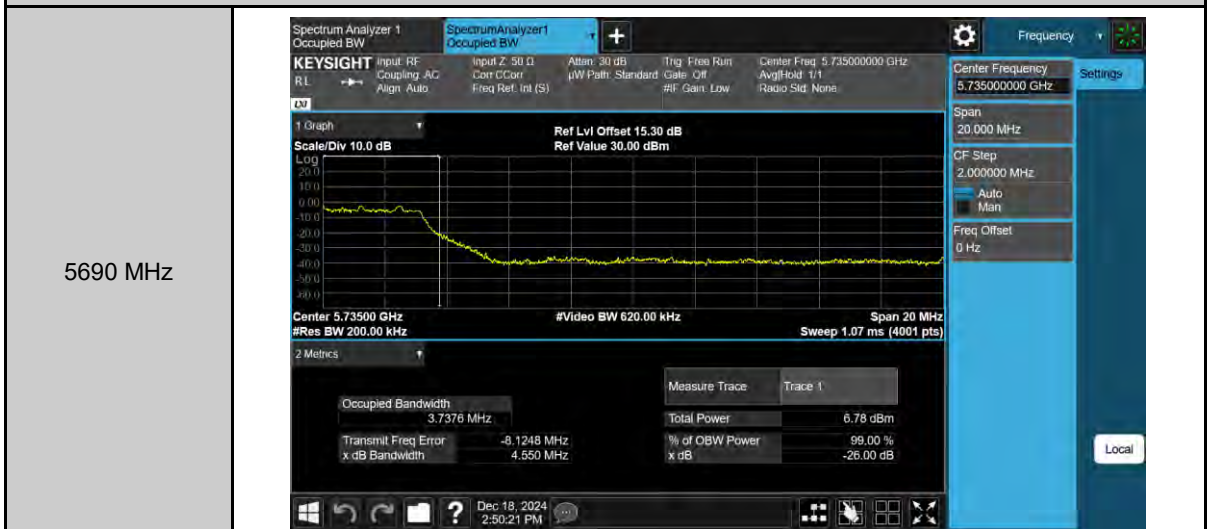

802.11ac VHT80_ANT-1