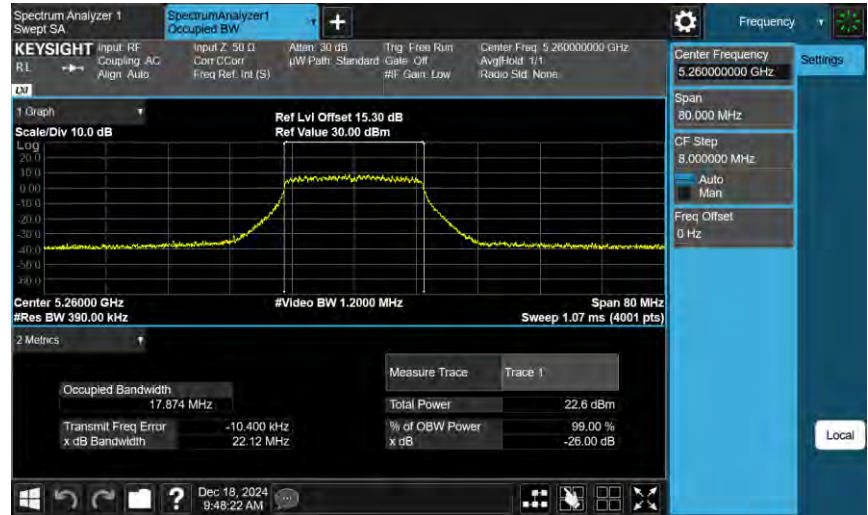

802.11ac VHT20_ANT-1

5260 MHz