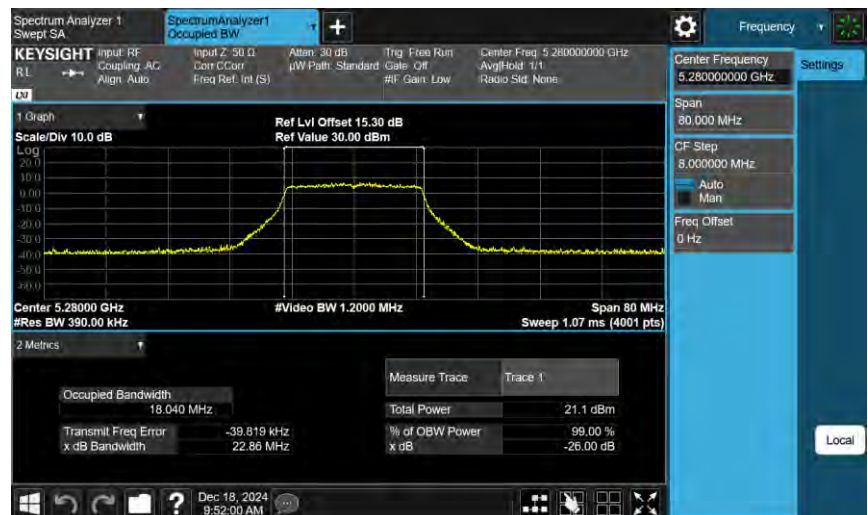

802.11ax HE40_ANT-2

5510 MHz

5550 MHz

5670 MHz

802.11ax HE40_ANT-2

5710 MHz

5710 MHz

802.11ax HE80_ANT-2

5290 MHz

802.11ax HE80_ANT-2

5530 MHz

5610 MHz

802.11ax HE80_ANT-2

5690 MHz

5690 MHz

26 dB Bandwidth & 99% Occupied Bandwidth

802.11ac VHT20_ANT-0

5260 MHz

5280 MHz

5320 MHz