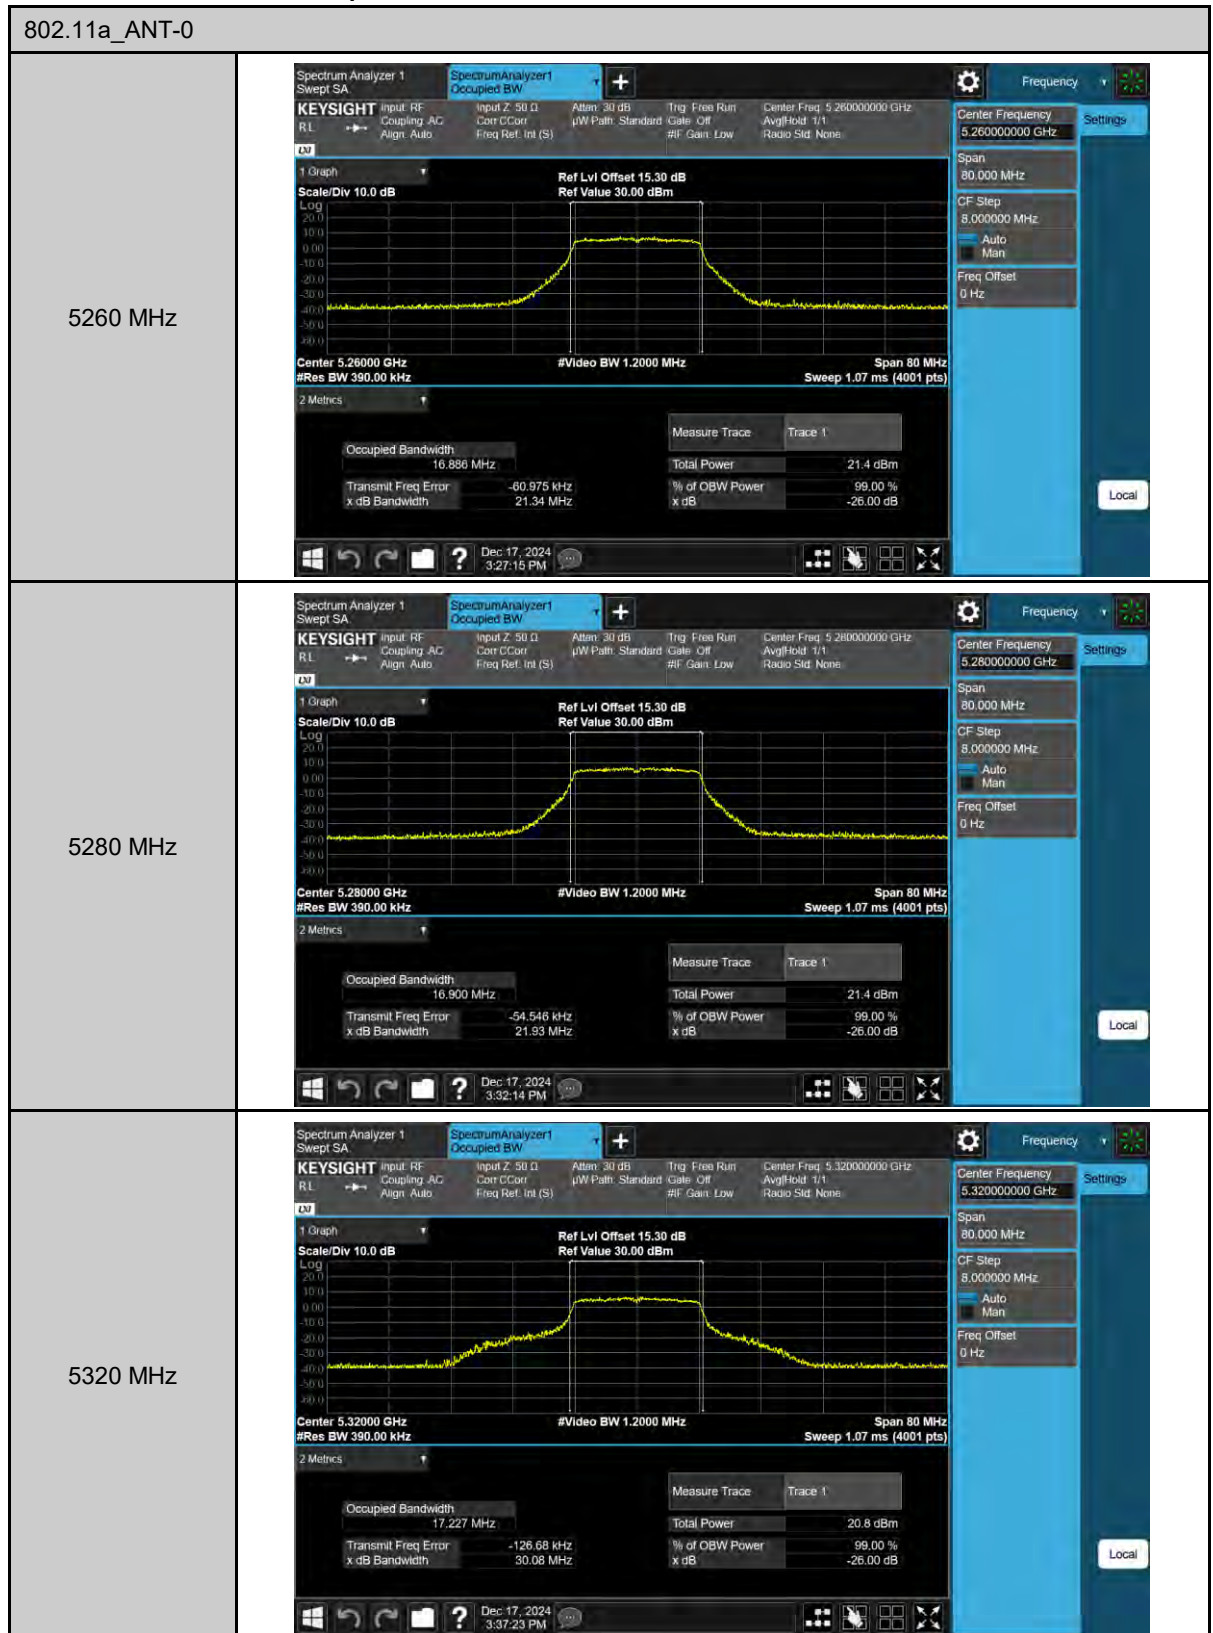

5290 MHz

802.11ax HE80_ANT-2

5530 MHz

5610 MHz

802.11ax HE80_ANT-2

5690 MHz

5690 MHz

26 dB Bandwidth & 99% Occupied Bandwidth

802.11ac VHT20_ANT-0

5260 MHz

5280 MHz

5320 MHz