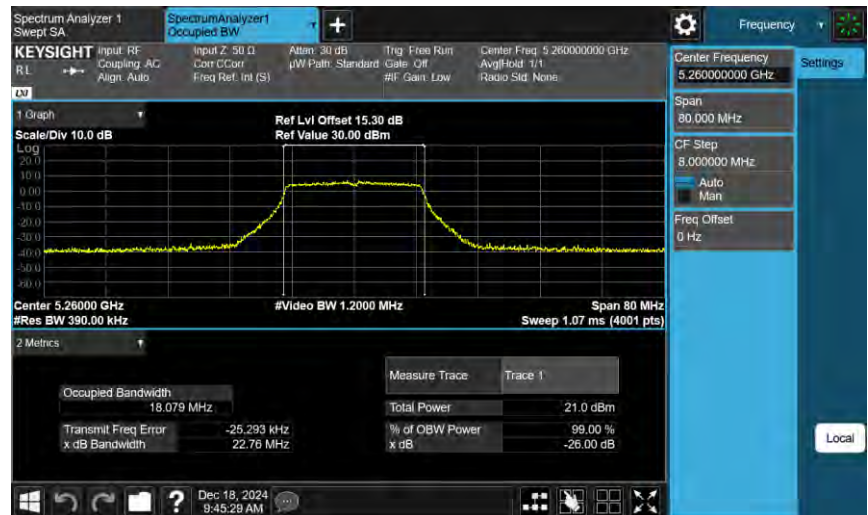

802.11ax HE40_ANT-2

5510 MHz

5550 MHz

5670 MHz

802.11ax HE40_ANT-2

5710 MHz

5710 MHz

802.11ax HE80_ANT-2

5290 MHz

802.11ax HE80_ANT-2

5530 MHz

5610 MHz

802.11ax HE80_ANT-2

5690 MHz

5690 MHz

26 dB Bandwidth & 99% Occupied Bandwidth

802.11ac VHT20_ANT-0

5260 MHz

5280 MHz

5320 MHz