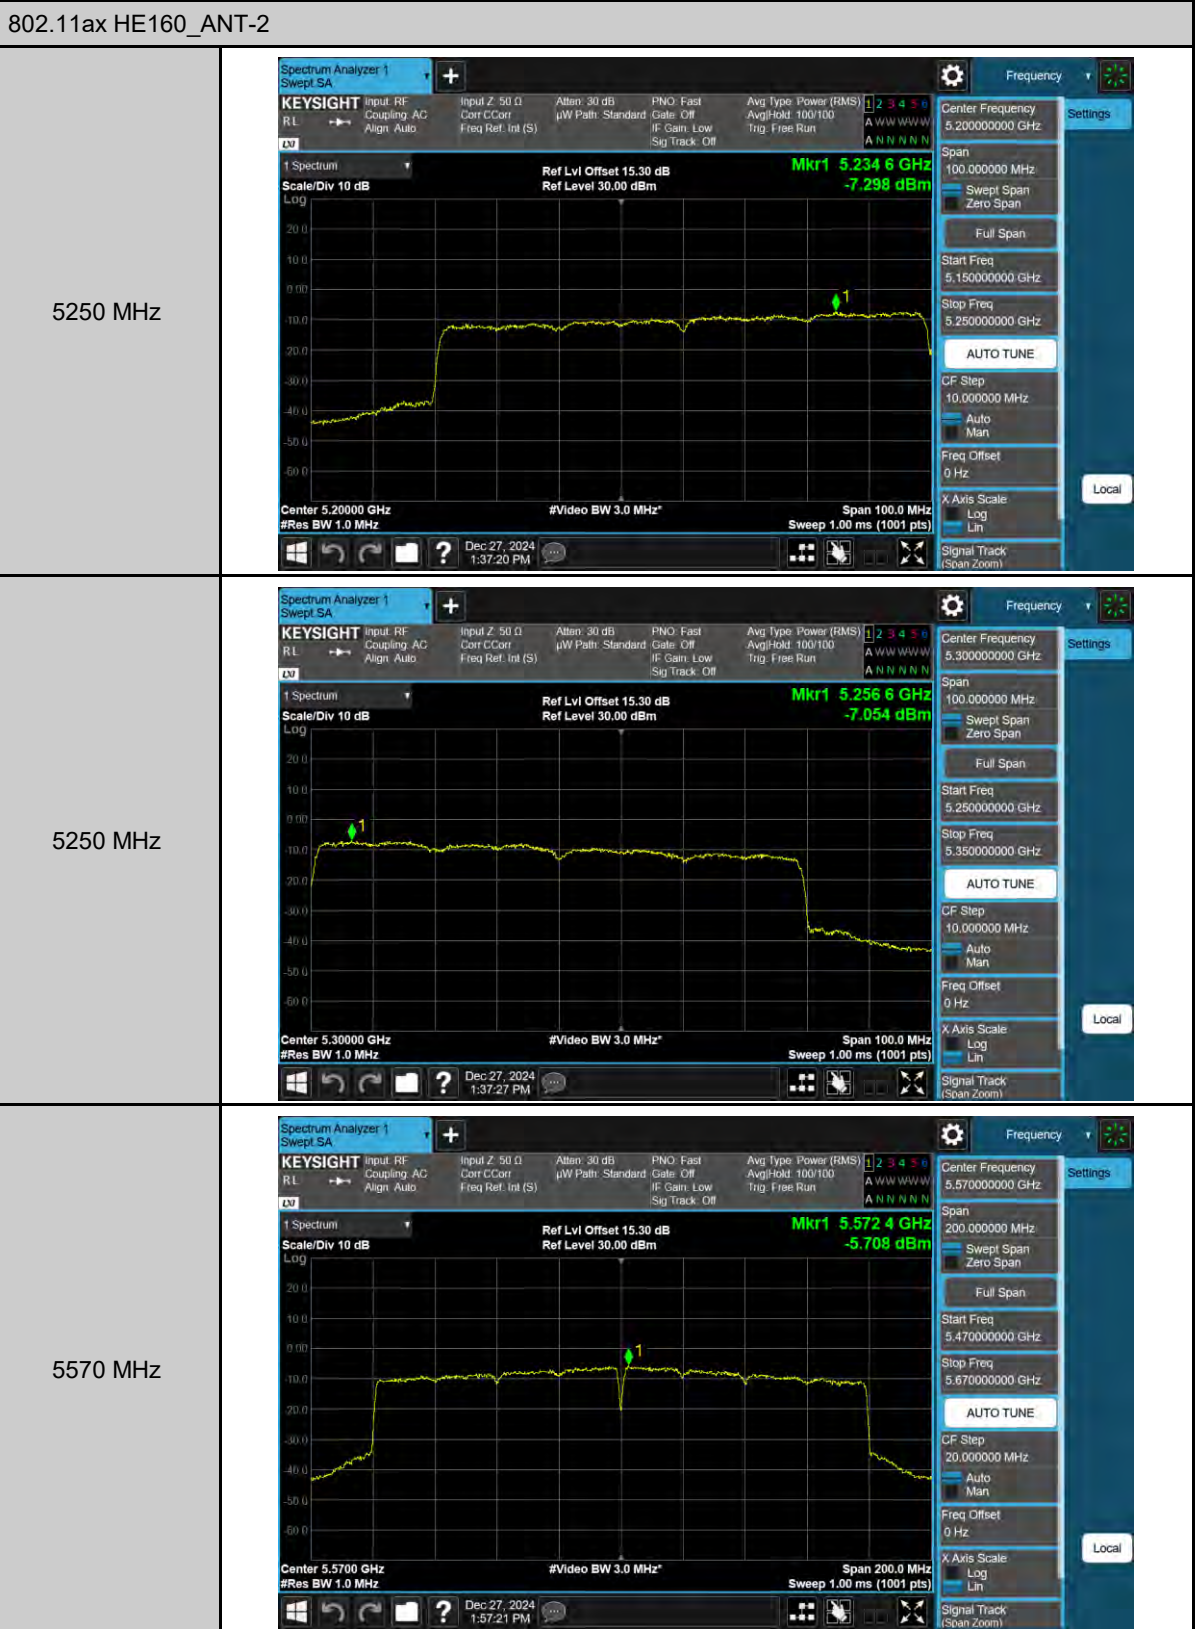

802.11ax HE40_ANT-2

5510 MHz

5550 MHz

5670 MHz

802.11ax HE40_ANT-2

5710 MHz

5710 MHz

802.11ax HE80_ANT-2

5290 MHz

802.11ax HE80_ANT-2

5530 MHz

5610 MHz

802.11ax HE80_ANT-2

5690 MHz

5690 MHz

26 dB Bandwidth & 99% Occupied Bandwidth

802.11ac VHT20_ANT-0

5260 MHz

5280 MHz

5320 MHz