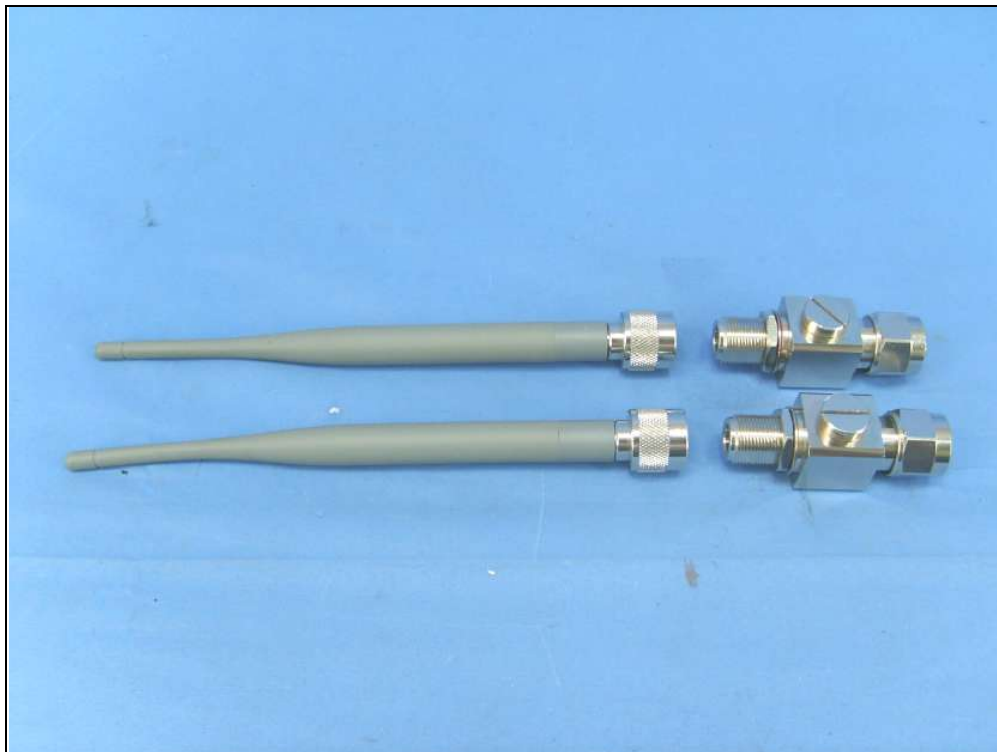

Antenna 1

Antenna 2

Adapter Model No.: TG-6001-48V

Adapter Model No.: TG-4201-48V-IV