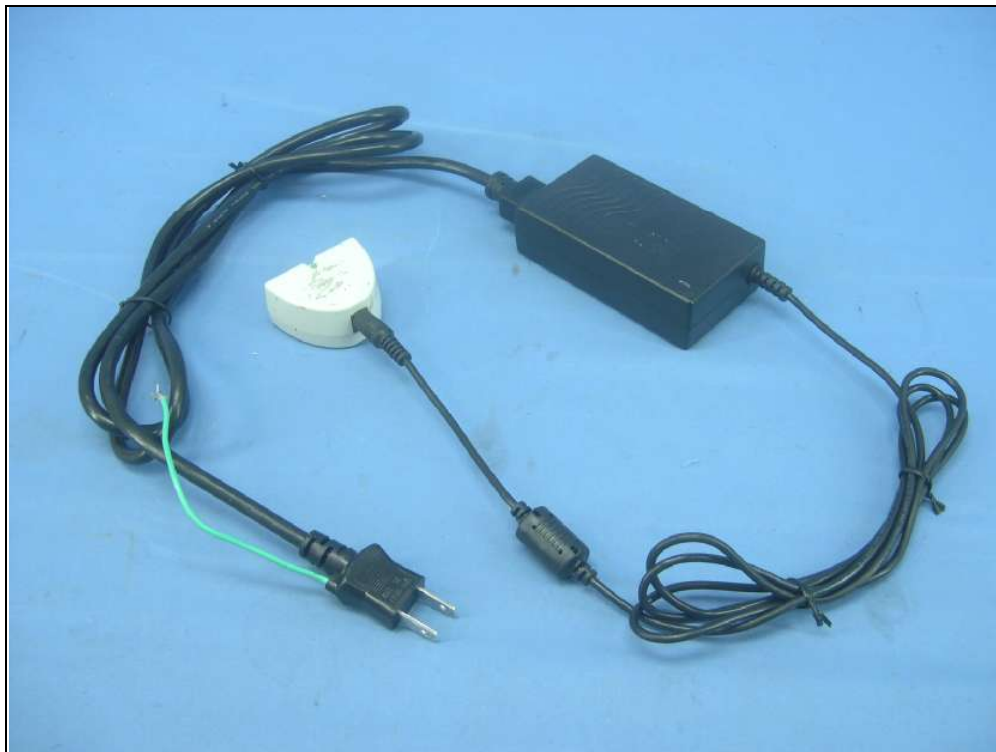

Antenna 1

Antenna 2

Adapter Model No.: TG-6001-48V

Adapter Model No.: TG-4201-48V-IV