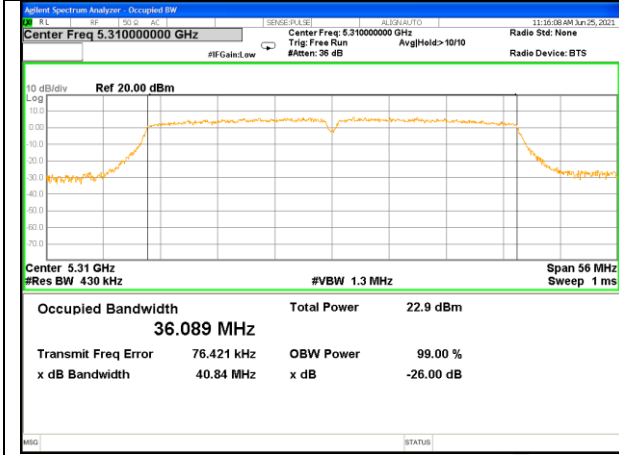

W53_11ac20_Lower_26BW and 99%

W53_11ac20_Middle_26BW and 99%

W53_11ac20_Higher_26BW and 99%

W53_11ac40_Lower_26BW and 99%

WLAN_Band-2

WLAN_Band-2

W53_11ac40_Higher_26BW and 99%

W53_11ac80_CH58(5290MHz)_26BW and 99%