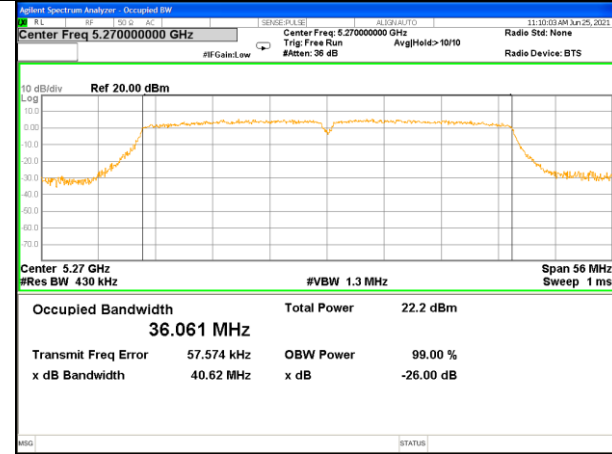

W53_11a20_Higher_26BW and 99%

W53_11n20_Lower_26BW and 99%

W53_11n20_Middle_26BW and 99%

W53_11n20_Higher_26BW and 99%

WLAN_Band-2

WLAN_Band-2

W53_11n40_Lower_26BW and 99%

W53_11n40_Higher_26BW and 99%

W53_11ac20_Lower_26BW and 99%

W53_11ac20_Middle_26BW and 99%

W53_11ac20_Higher_26BW and 99%

W53_11ac40_Lower_26BW and 99%

WLAN_Band-2

WLAN_Band-2

W53_11ac40_Higher_26BW and 99%

W53_11ac80_CH58(5290MHz)_26BW and 99%