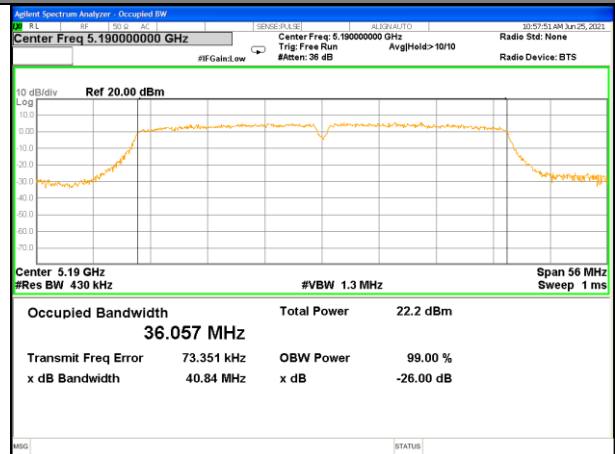

WLAN_Band-1

WLAN_Band-1

W52_11n40_Lower_26BW and 99%

W52_11n40_Higher_26BW and 99%

W52_11ac20_Lower_26BW and 99%

W52_11ac20_Middle_26BW and 99%

W52_11ac20_Higher_26BW and 99%

W52_11ac40_Lower_26BW and 99%

WLAN_Band-1

WLAN_Band-1

W52_11ac40_Higher_26BW and 99%

W52_11ac80_CH42(5210MHz)_26BW and 99%

WLAN_Band-2

WLAN_Band-2

W53_11a20_Lower_26BW and 99%

W53_11a20_Middle_26BW and 99%