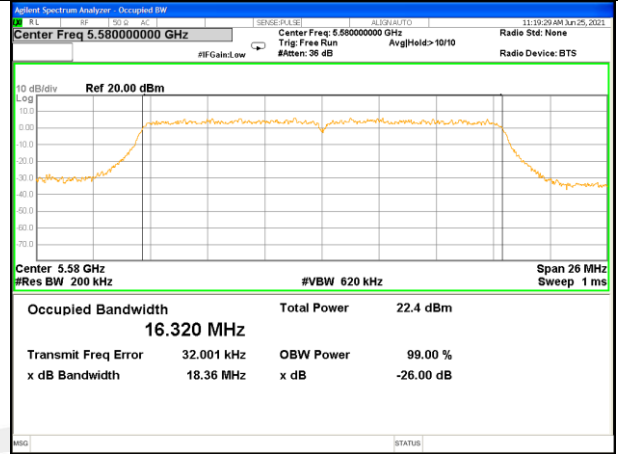

W56_11a20_Middle_26BW and 99%