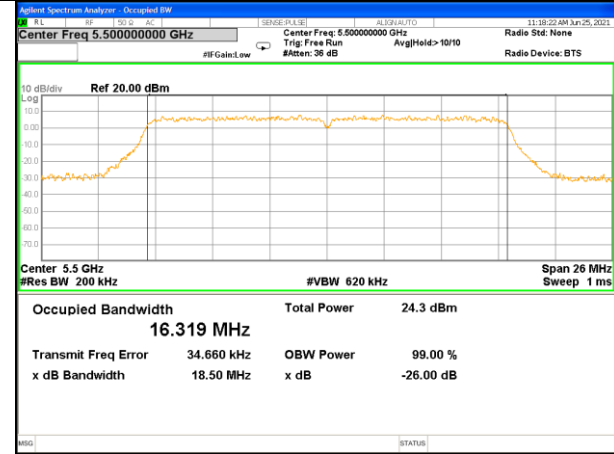

WLAN_Band-3

WLAN_Band-3

W56_11a20_Lower_26BW and 99%