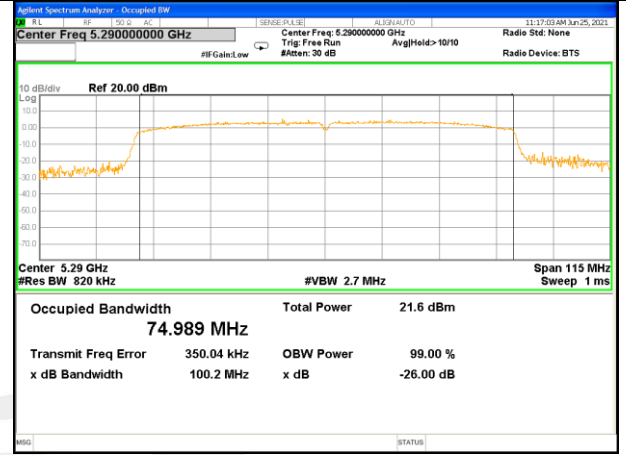

W53_11ac20_Lower_26BW and 99%

W53_11ac20_Middle_26BW and 99%

W53_11ac20_Higher_26BW and 99%

W53_11ac40_Lower_26BW and 99%

WLAN_Band-2

WLAN_Band-2

W53_11ac40_Higher_26BW and 99%

W53_11ac80_CH58(5290MHz)_26BW and 99%