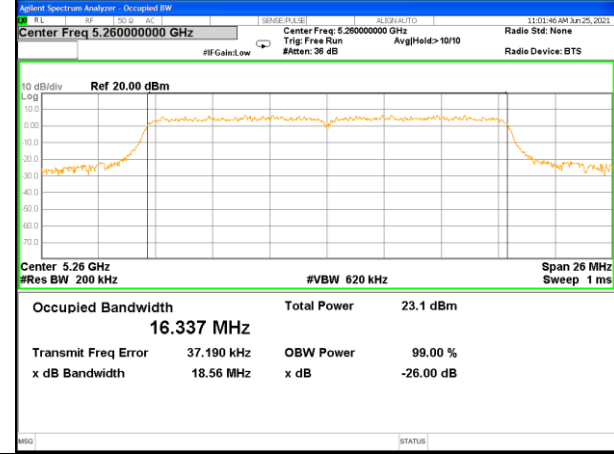

WLAN_Band-1

WLAN_Band-1

W52_11ac40_Higher_26BW and 99%

W52_11ac80_CH42(5210MHz)_26BW and 99%

WLAN_Band-2

WLAN_Band-2

W53_11a20_Lower_26BW and 99%

W53_11a20_Middle_26BW and 99%