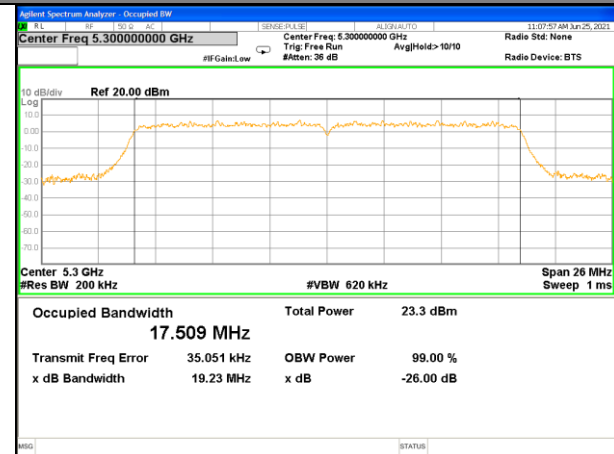

W53_11n20_Middle_26BW and 99%