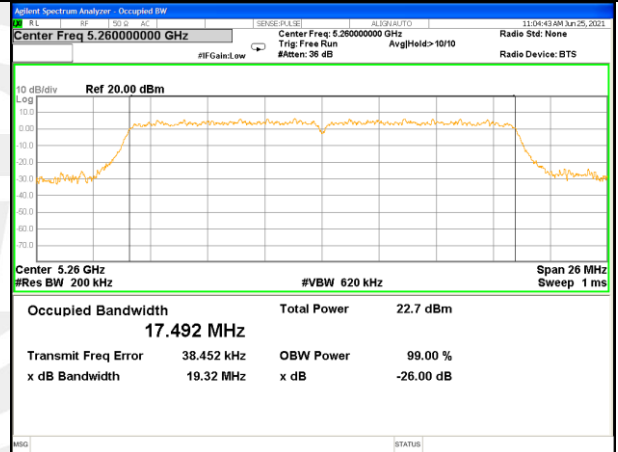

W53_11n20_Lower_26BW and 99%