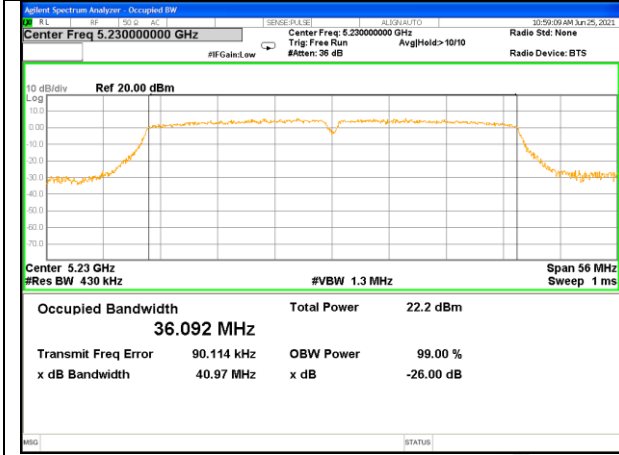

WLAN_Band-1

WLAN_Band-1

W52_11n40_Lower_26BW and 99%

W52_11n40_Higher_26BW and 99%

W52_11ac20_Lower_26BW and 99%

W52_11ac20_Middle_26BW and 99%

W52_11ac20_Higher_26BW and 99%

W52_11ac40_Lower_26BW and 99%

WLAN_Band-1

WLAN_Band-1

W52_11ac40_Higher_26BW and 99%

W52_11ac80_CH42(5210MHz)_26BW and 99%

WLAN_Band-2

WLAN_Band-2

W53_11a20_Lower_26BW and 99%

W53_11a20_Middle_26BW and 99%