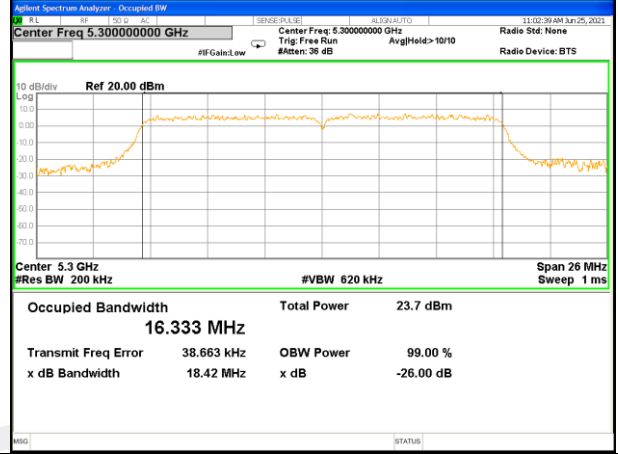

WLAN_Band-1

WLAN_Band-1

W52_11ac40_Higher_26BW and 99%

W52_11ac80_CH42(5210MHz)_26BW and 99%

WLAN_Band-2

WLAN_Band-2

W53_11a20_Lower_26BW and 99%

W53_11a20_Middle_26BW and 99%