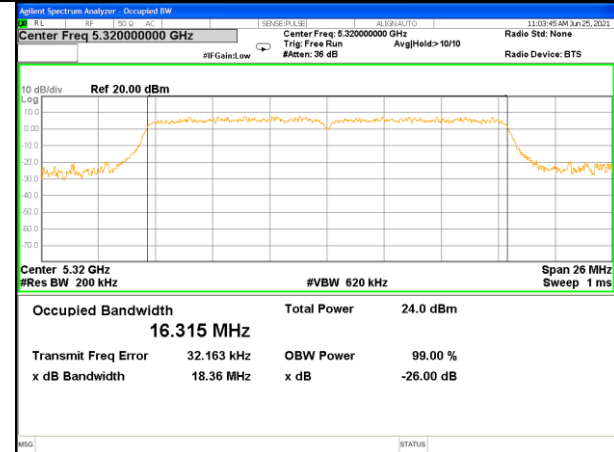

W53_11a20_Higher_26BW and 99%