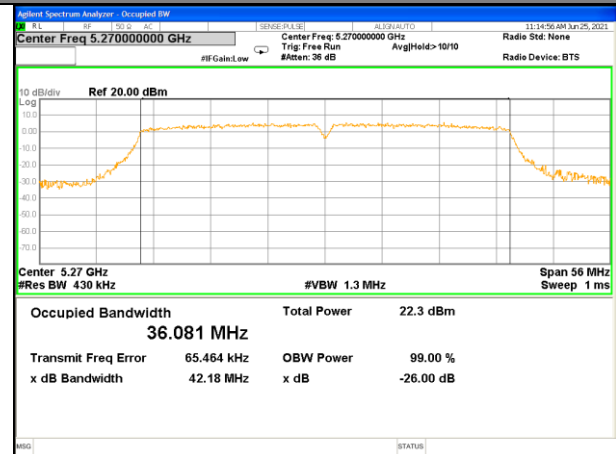

W53_11ac20_Lower_26BW and 99%

W53_11ac20_Middle_26BW and 99%

W53_11ac20_Higher_26BW and 99%

W53_11ac40_Lower_26BW and 99%

WLAN_Band-2

WLAN_Band-2

W53_11ac40_Higher_26BW and 99%

W53_11ac80_CH58(5290MHz)_26BW and 99%