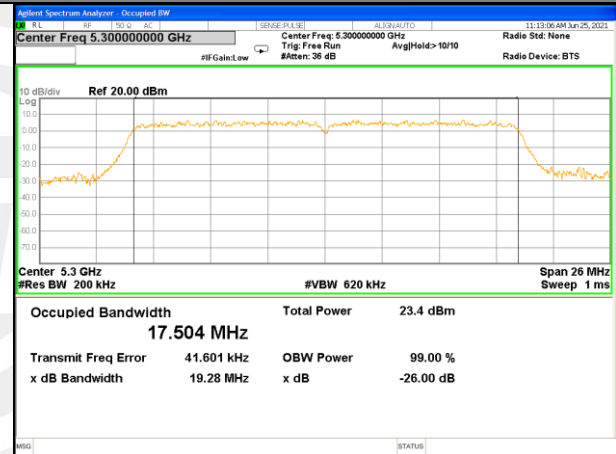

W53_11a20_Higher_26BW and 99%

W53_11n20_Lower_26BW and 99%

W53_11n20_Middle_26BW and 99%

W53_11n20_Higher_26BW and 99%

WLAN_Band-2

WLAN_Band-2

W53_11n40_Lower_26BW and 99%

W53_11n40_Higher_26BW and 99%

W53_11ac20_Lower_26BW and 99%

W53_11ac20_Middle_26BW and 99%

W53_11ac20_Higher_26BW and 99%

W53_11ac40_Lower_26BW and 99%

WLAN_Band-2

WLAN_Band-2

W53_11ac40_Higher_26BW and 99%

W53_11ac80_CH58(5290MHz)_26BW and 99%