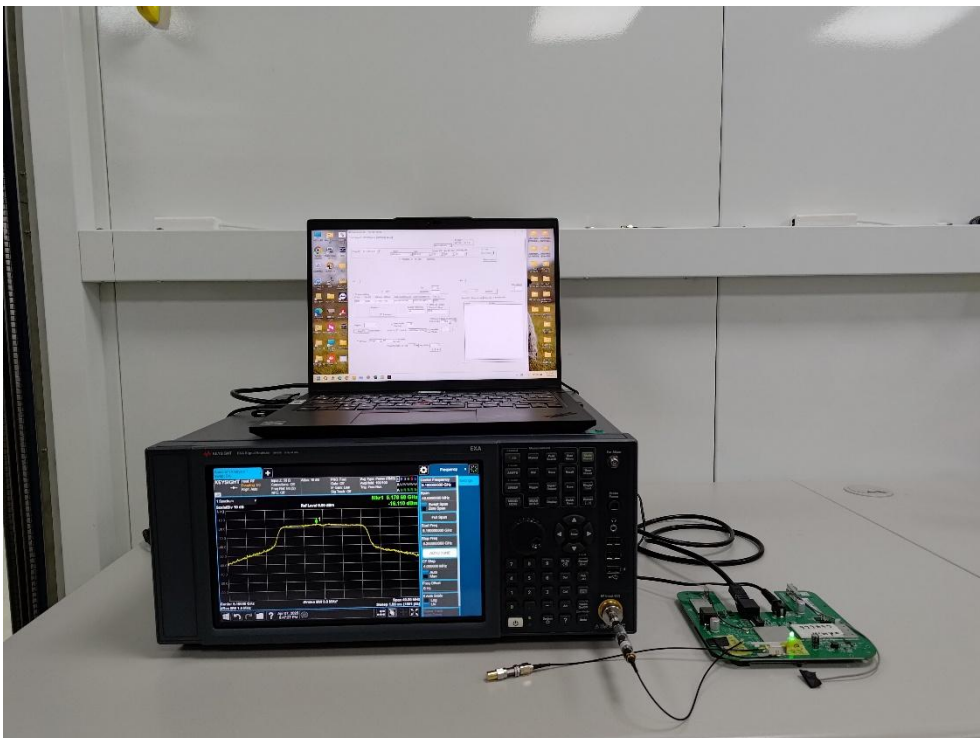

RF Test Photograph

Description: Front View of Conducted Emission Test Setup

Description: Back View of Conducted Emission Test Setup

Description: Radiated Emission Test Setup for below 1GHz

Description: Radiated Emission Test Setup for above 1GHz

Description: Radiated Emission Test Setup for 18GHz~40GHz

Description: Conducted Emission Test Setup

Description: DFS Test Setup