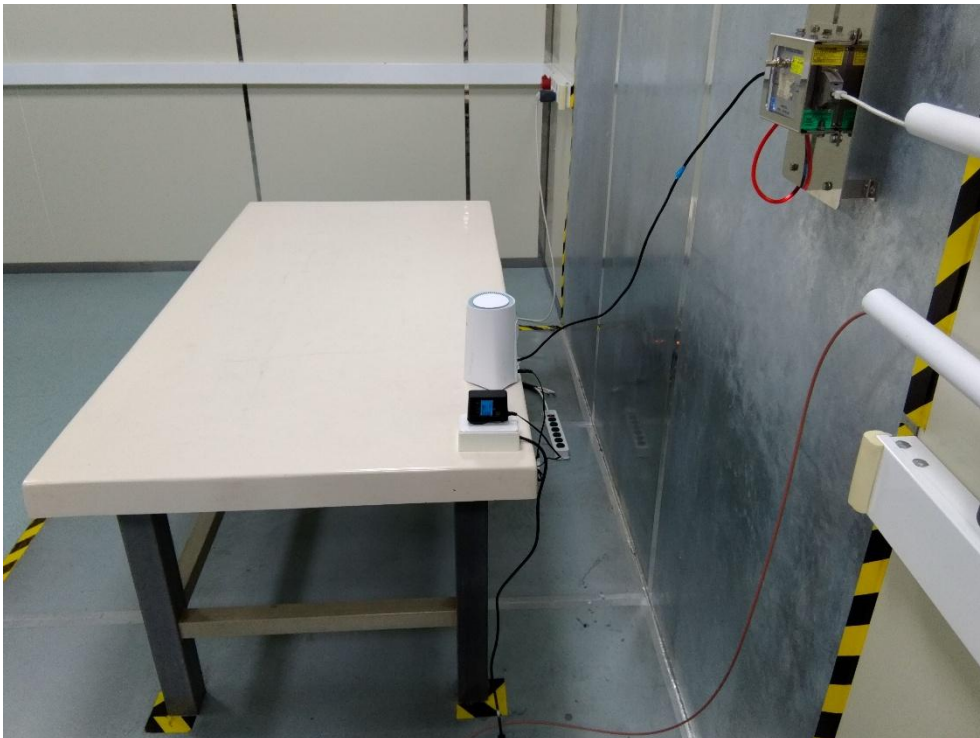

RF Test Photograph

Description: Front View of Conducted Emission Test Setup

Description: Back View of Conducted Emission Test Setup

Description: Radiated Emission Test Setup for below 1GHz

Description: Radiated Emission Test Setup for above 1GHz

Description: Radiated Emission Test Setup for 18GHz~40GHz

Description: Radiated Emission Test Setup for 9kHz~30MHz

Description: Conducted Emission Test Setup

Description: DFS Test Setup_Master

Description: DFS Test Setup_Slave