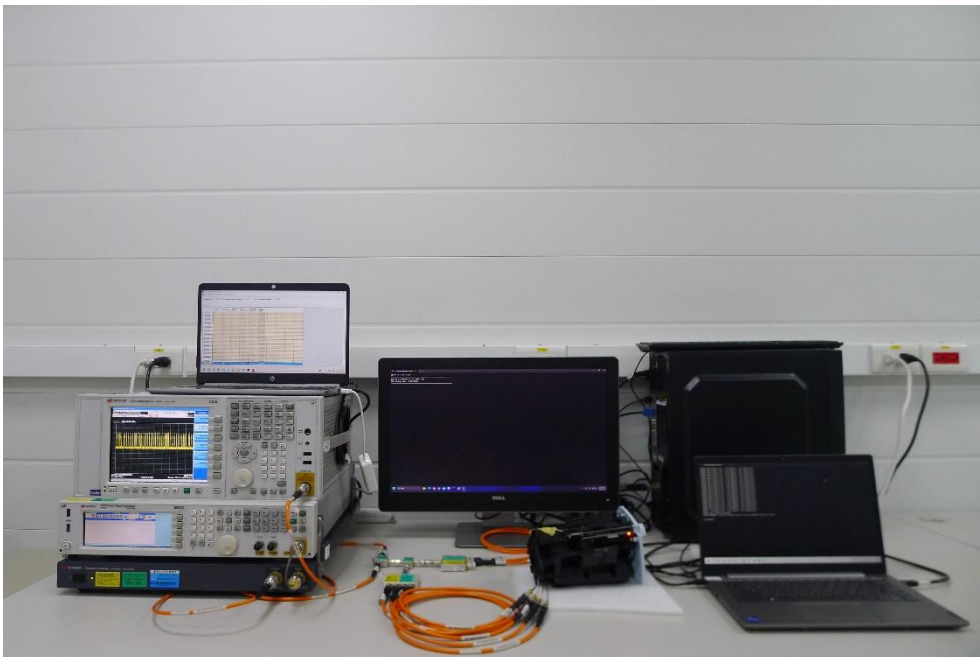

RF Test Photograph

Description: Front View of Conducted Emission Test Setup

Description: Back View of Conducted Emission Test Setup

Description: Radiated Emission Test Setup for below 1GHz

Description: Radiated Emission Test Setup for above 1GHz

Description: Radiated Emission Test Setup for 18GHz~40GHz

Description: Radiated Emission Test Setup for 9kHz~30MHz

Description: Conducted Emission Test Setup

Description: DFS Test Setup_Master

Description: DFS Test Setup_Slave