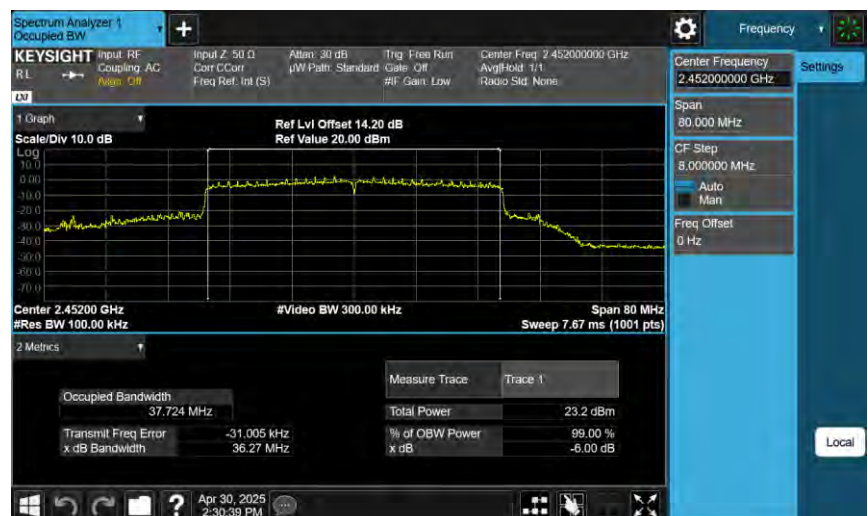

2412 MHz

2437 MHz

2462 MHz

802.11ax HE40\_ANT-1

2422 MHz

2437 MHz

2452 MHz

99% Occupied Bandwidth