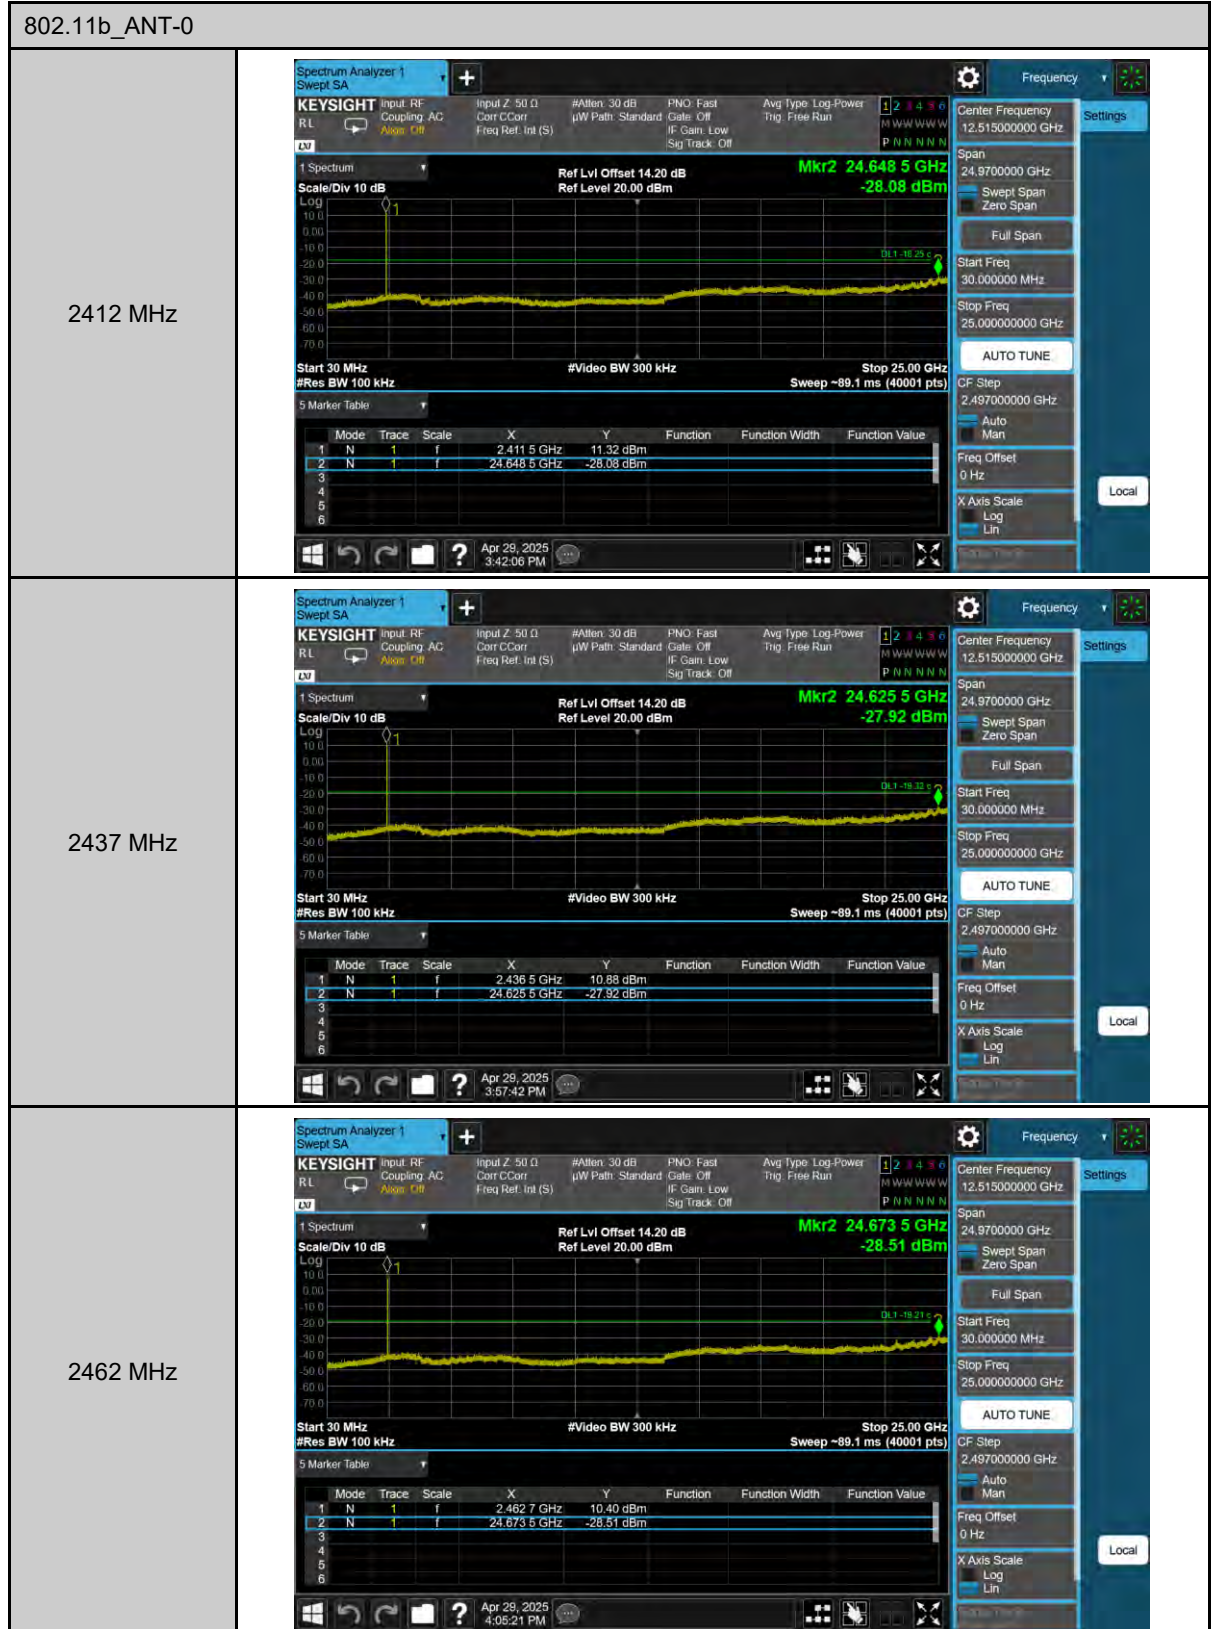

On+off time

03:07:57 PM 05/23/2025

802.11ax HE20

On+off time

03:02:37 PM 05/23/2025

802.11ax HE40

On+off time

03:09:19 PM 05/23/2025

Out of Band Conducted Spurious Emission

802.11n VHT20\_ANT-0

2412 MHz

2437 MHz

2462 MHz

802.11n VHT40\_ANT-0

2422 MHz

2437 MHz