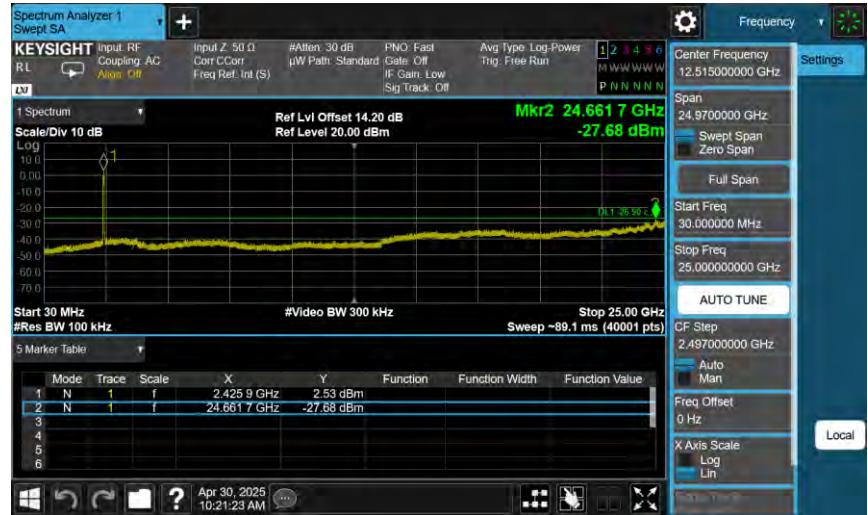

Out of Band Conducted Spurious Emission

802.11n VHT20\_ANT-0

2412 MHz

2437 MHz

2462 MHz

802.11n VHT40\_ANT-0

2422 MHz

2437 MHz