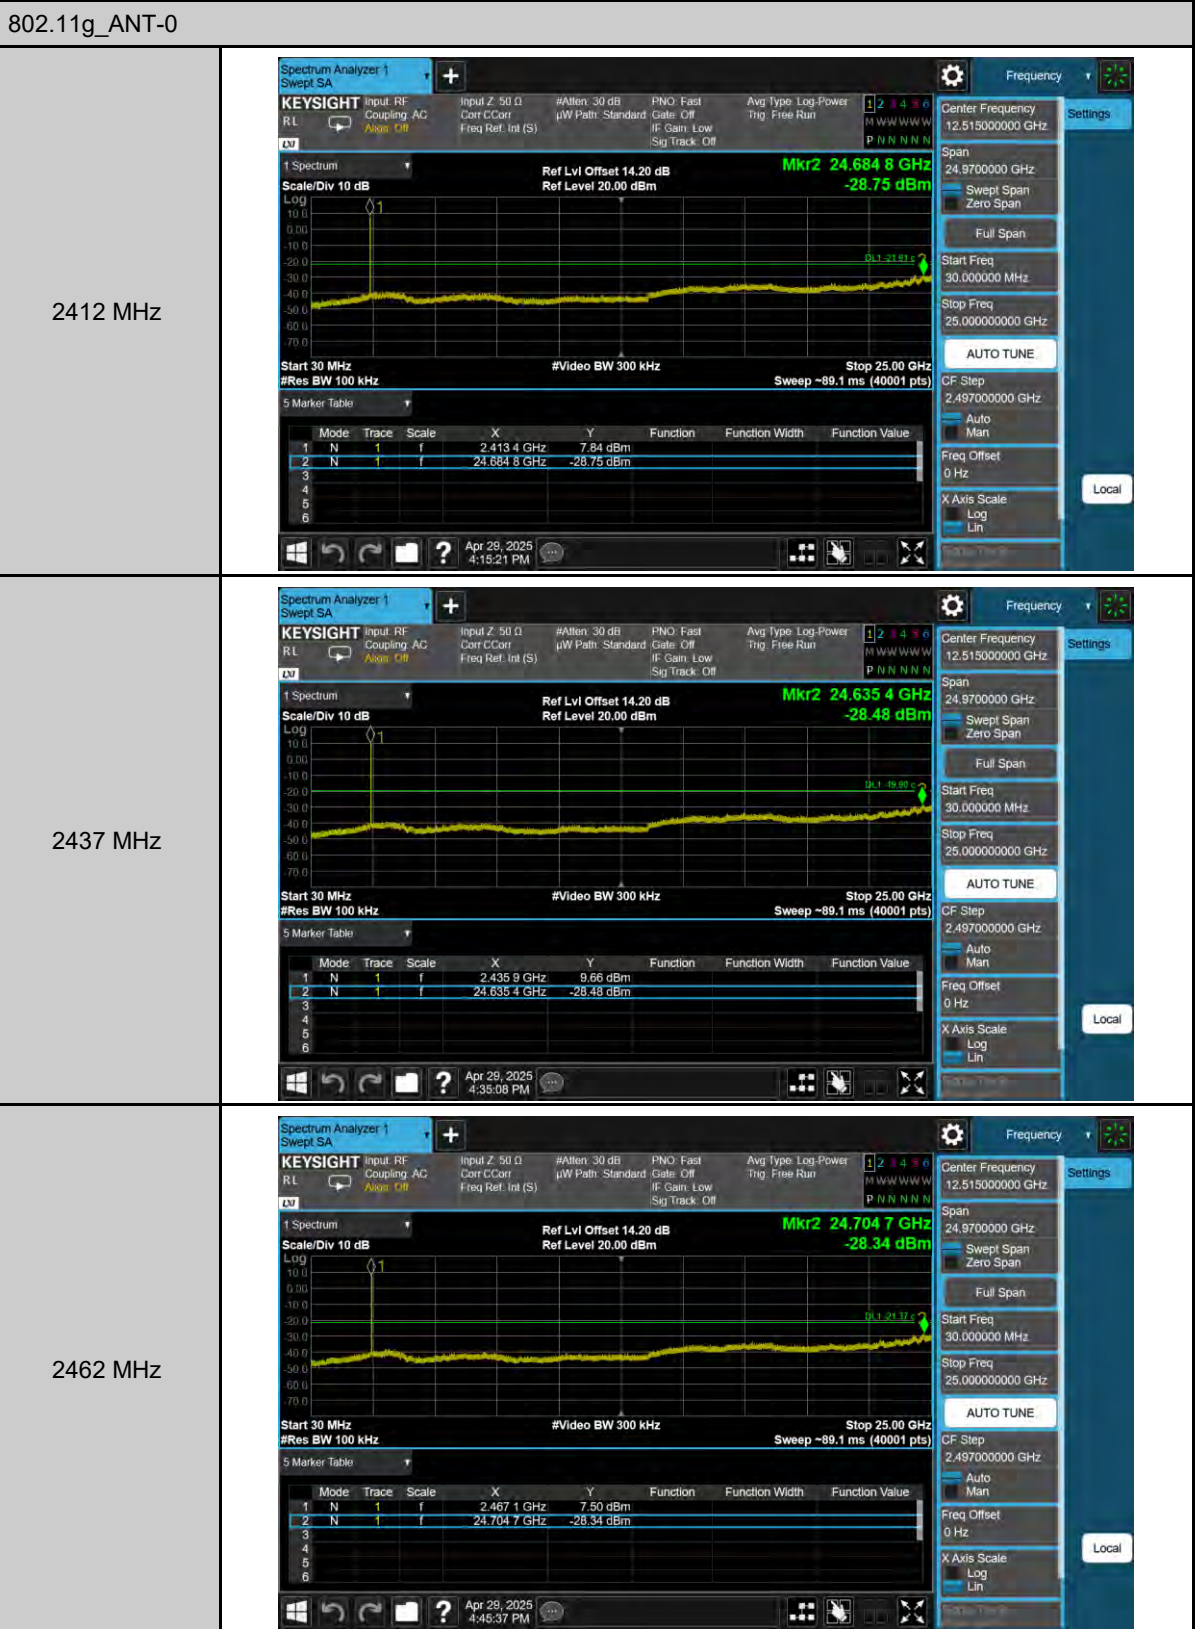

On+off time

03:07:57 PM 05/23/2025

802.11ax HE20

On+off time

03:02:37 PM 05/23/2025

802.11ax HE40

On+off time

03:09:19 PM 05/23/2025

Out of Band Conducted Spurious Emission

802.11n VHT20\_ANT-0

2412 MHz

2437 MHz

2462 MHz

802.11n VHT40\_ANT-0

2422 MHz

2437 MHz