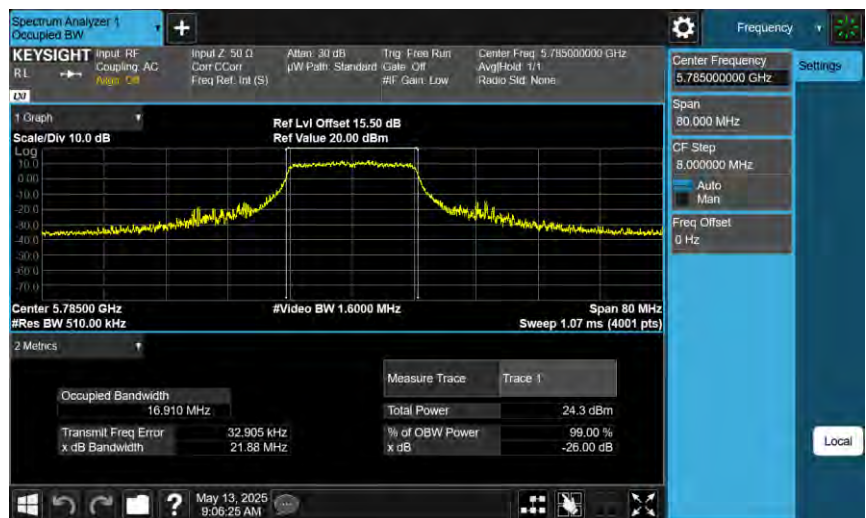

802.11ax HE80_ANT-1

99% Occupied Bandwidth

802.11ac VHT80_ANT-0

802.11a_ANT-1

5745 MHz

5785 MHz

5825 MHz

802.11ax HE80_ANT-1