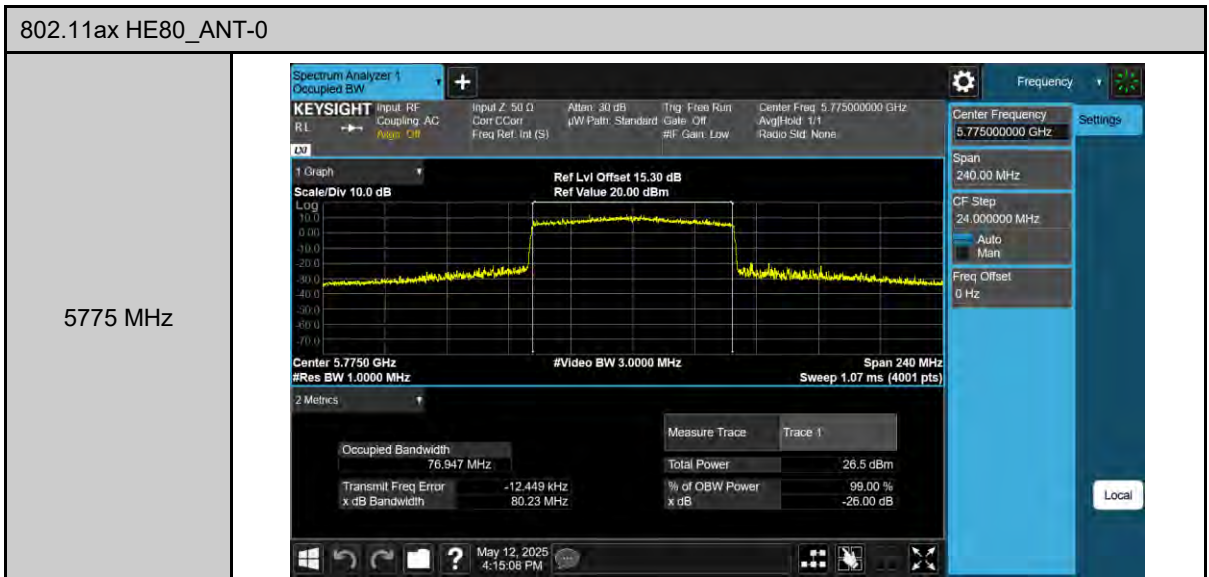

802.11ax HE80_ANT-1

99% Occupied Bandwidth

802.11ac VHT80_ANT-0

802.11a_ANT-1

5745 MHz

5785 MHz

5825 MHz

802.11ax HE80_ANT-1