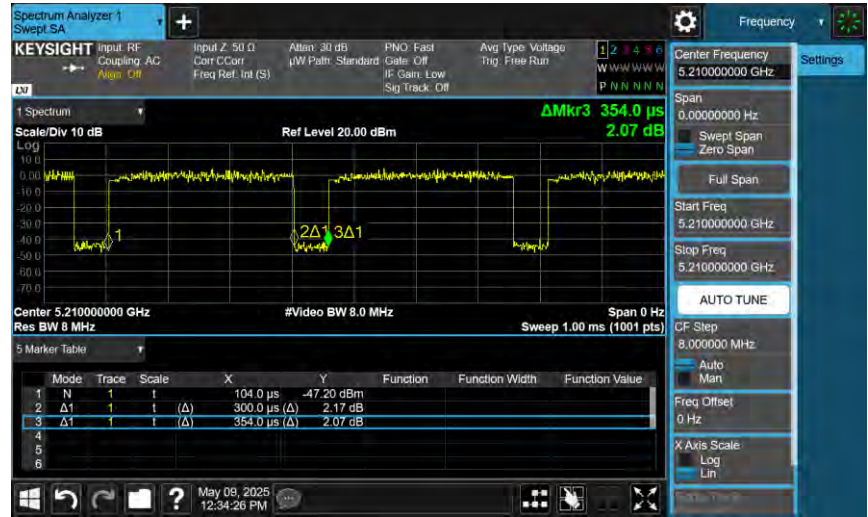

802.11ac VHT40

On+off time

802.11ac VHT80

On+off time

802.11ax HE20

On+off time

802.11ax HE40

On+off time

802.11ax HE80

On+off time

Beamforming on

802.11n HT20

802.11n HT40

802.11ac VHT20

On+off time

802.11ac VHT40