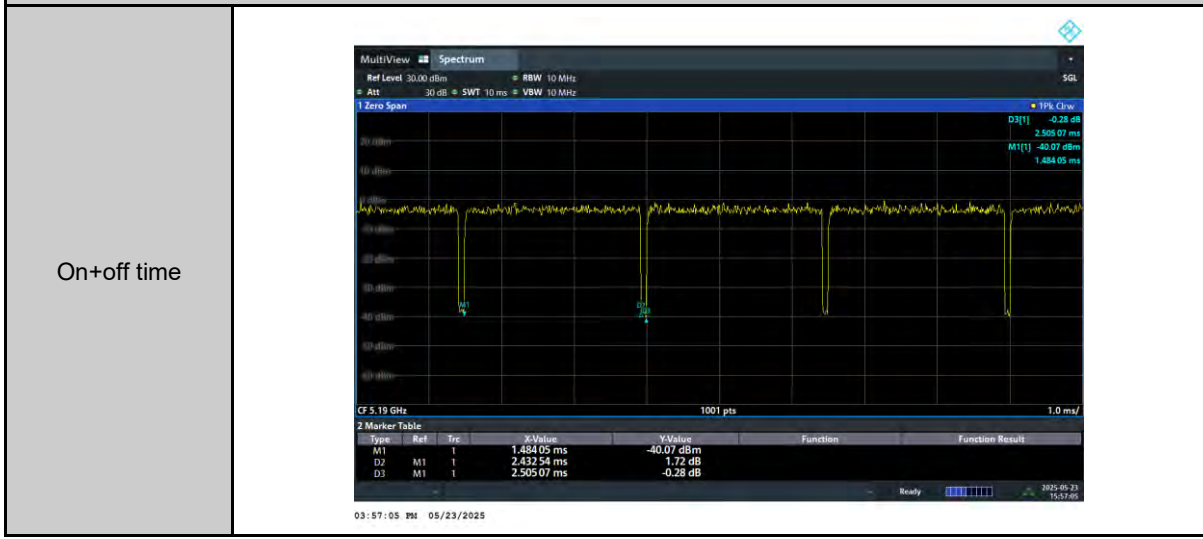

802.11ac VHT40

On+off time

802.11ac VHT80

On+off time

802.11ax HE20

On+off time

802.11ax HE40

On+off time

802.11ax HE80

On+off time

Beamforming on

802.11n HT20

802.11n HT40

802.11ac VHT20

On+off time

802.11ac VHT40

On+off time

802.11ac VHT80

On+off time

802.11ax HE20

On+off time

802.11ax HE40

On+off time

802.11ax HE80