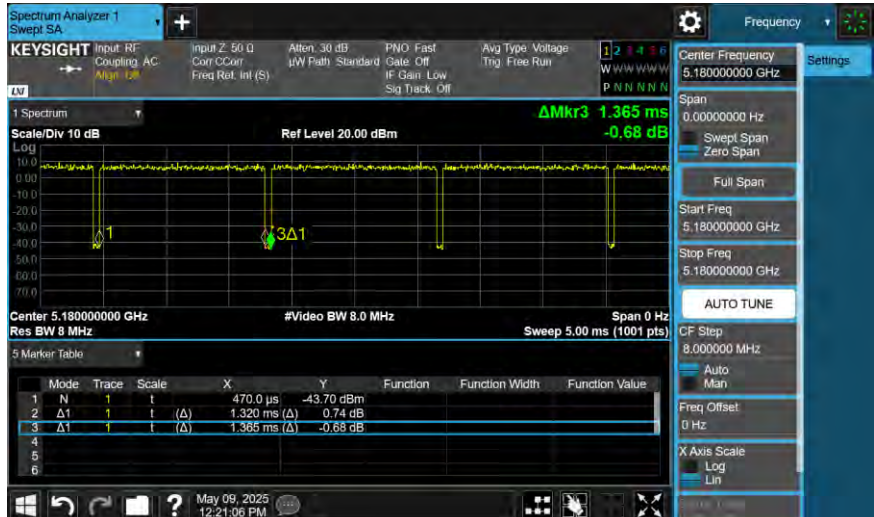

Appendix B. Test Plots

Duty Cycle

802.11n HT20

On+off time

802.11n HT40

On+off time

802.11ac VHT20

On+off time

802.11ac VHT40

On+off time

802.11ac VHT80

On+off time

802.11ax HE20

On+off time

802.11ax HE40

On+off time