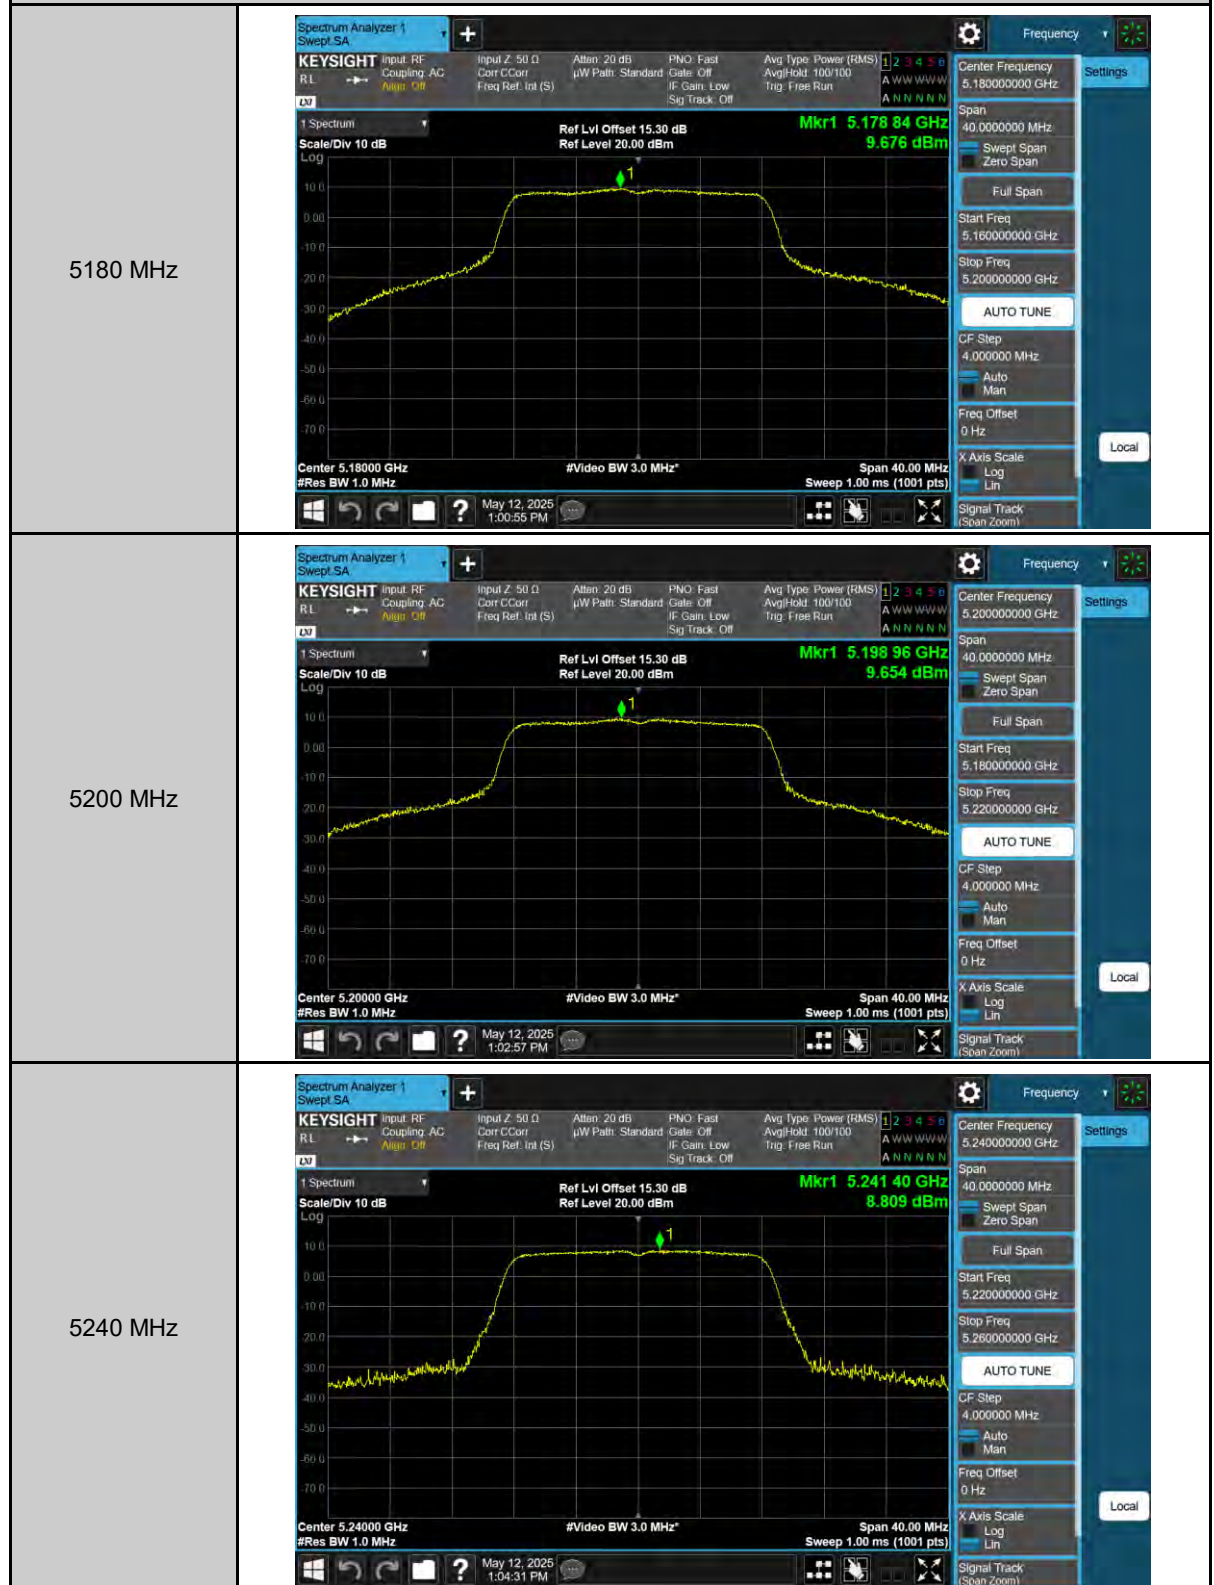

802.11ax HE80

On+off time

Beamforming on

802.11n HT20

802.11n HT40

802.11ac VHT20

On+off time

802.11ac VHT40

On+off time

802.11ac VHT80

On+off time

802.11ax HE20

On+off time

802.11ax HE40

On+off time

802.11ax HE80

On+off time

Maximum Power Spectral Density

802.11a_ANT-0

802.11ac VHT20_ANT-0

5180 MHz

5200 MHz

5240 MHz

802.11ac VHT20_ANT-0