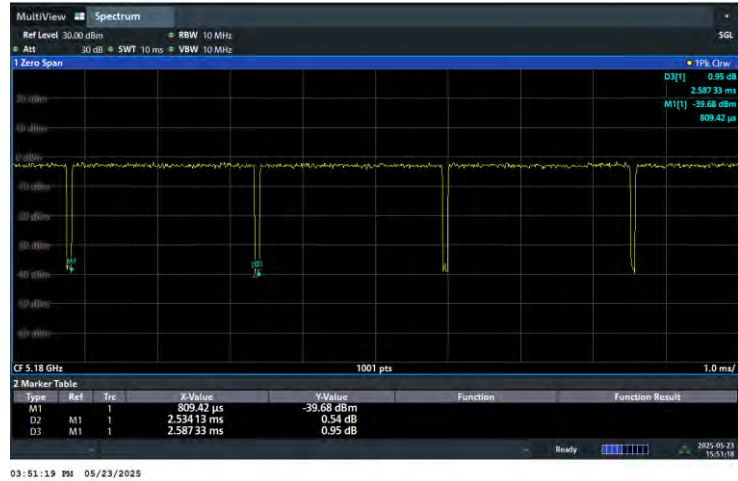

802.11ac VHT40

On+off time

802.11ac VHT80

On+off time

802.11ax HE20

On+off time

802.11ax HE40

On+off time

802.11ax HE80

On+off time

Beamforming on

802.11n HT20

802.11n HT40

802.11ac VHT20

On+off time

802.11ac VHT40

On+off time

802.11ac VHT80

On+off time

802.11ax HE20

On+off time

802.11ax HE40

On+off time

802.11ax HE80