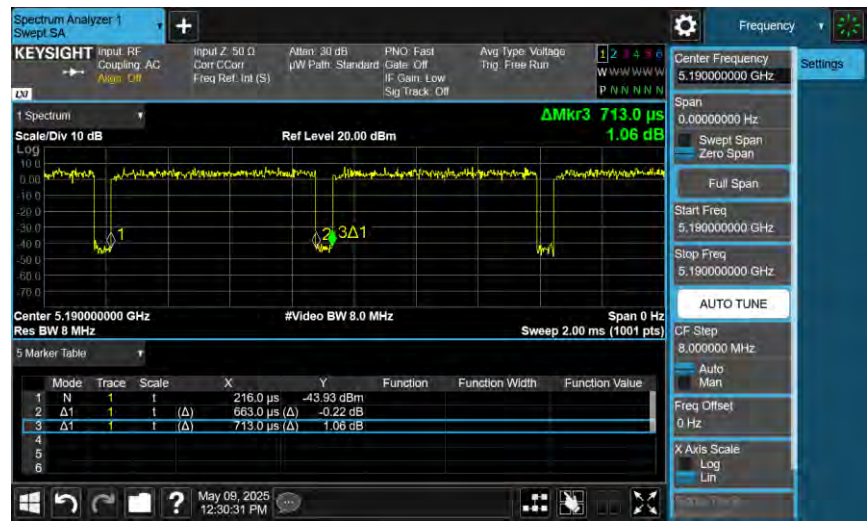

Appendix B. Test Plots

Duty Cycle

802.11n HT20

On+off time

802.11n HT40

On+off time

802.11ac VHT20

On+off time

802.11ac VHT40

On+off time

802.11ac VHT80

On+off time

802.11ax HE20

On+off time

802.11ax HE40

On+off time