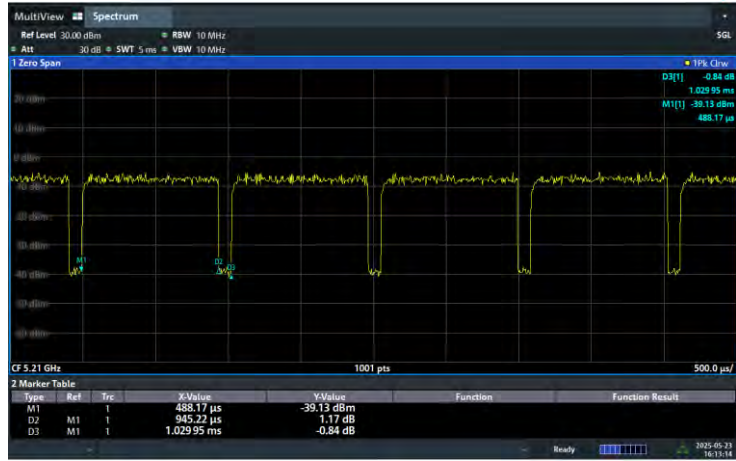

802.11ax HE80

On+off time

Beamforming on

802.11n HT20

802.11n HT40

802.11ac VHT20

On+off time

802.11ac VHT40

On+off time

802.11ac VHT80

On+off time

802.11ax HE20

On+off time

802.11ax HE40

On+off time

802.11ax HE80

On+off time

Maximum Power Spectral Density

802.11a_ANT-0

802.11ac VHT20_ANT-0

5180 MHz

5200 MHz

5240 MHz

802.11ac VHT20_ANT-0