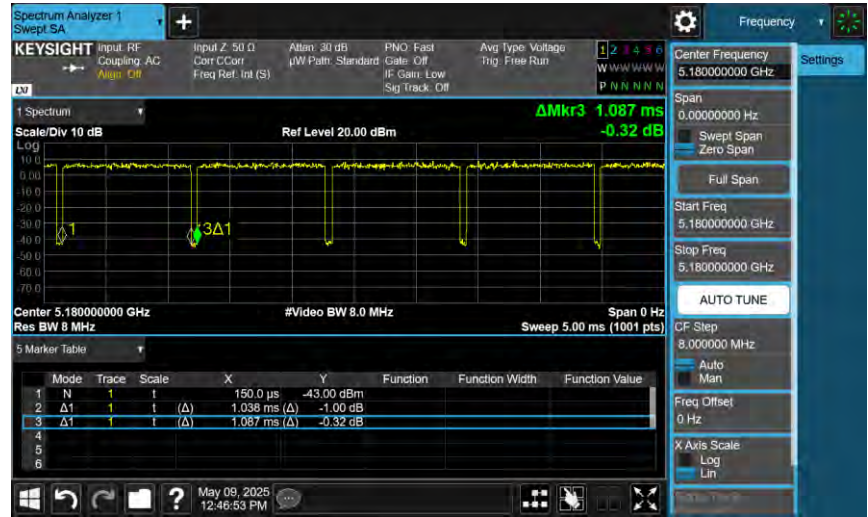

802.11ac VHT40

On+off time

802.11ac VHT80

On+off time

802.11ax HE20

On+off time

802.11ax HE40

On+off time

802.11ax HE80

On+off time

Beamforming on

802.11n HT20

802.11n HT40

802.11ac VHT20

On+off time

802.11ac VHT40