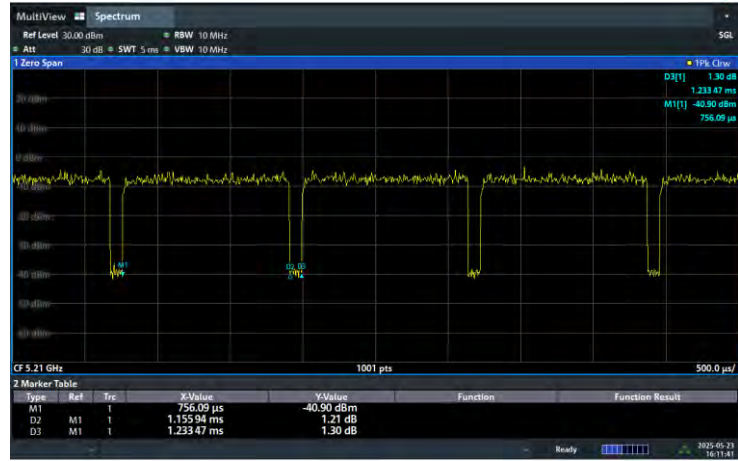

802.11ac VHT40

On+off time

802.11ac VHT80

On+off time

802.11ax HE20

On+off time

802.11ax HE40

On+off time

802.11ax HE80

On+off time

Beamforming on

802.11n HT20

802.11n HT40

802.11ac VHT20

On+off time

802.11ac VHT40

On+off time

802.11ac VHT80

On+off time

802.11ax HE20

On+off time

802.11ax HE40

On+off time

802.11ax HE80