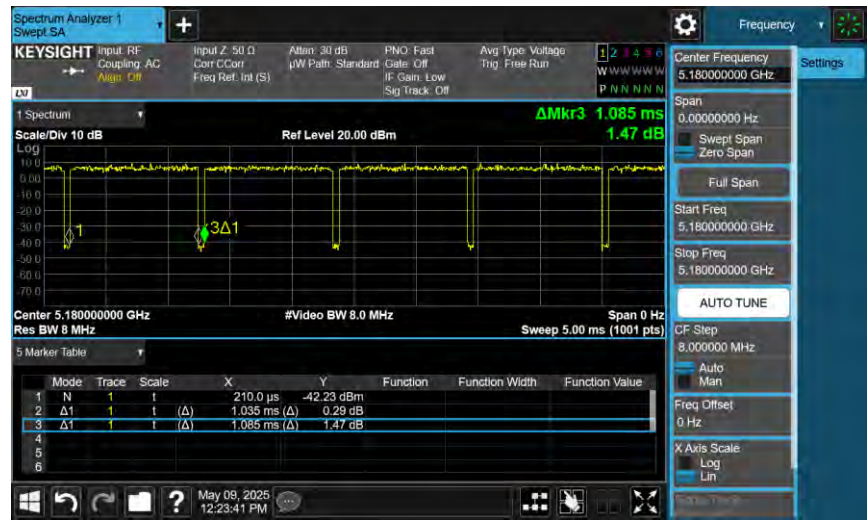

Appendix B. Test Plots

Duty Cycle

802.11n HT20

On+off time

802.11n HT40

On+off time

802.11ac VHT20

On+off time

802.11ac VHT40

On+off time

802.11ac VHT80

On+off time

802.11ax HE20

On+off time

802.11ax HE40

On+off time