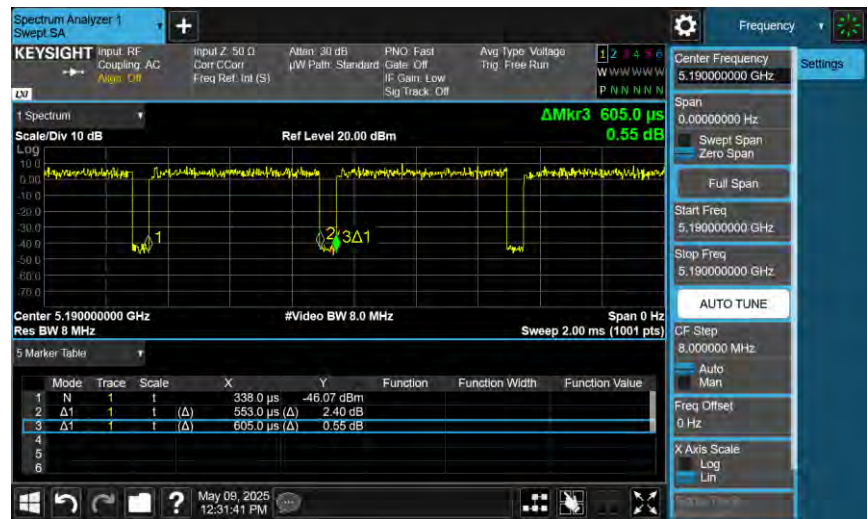

802.11ac VHT40

On+off time

802.11ac VHT80

On+off time

802.11ax HE20

On+off time

802.11ax HE40

On+off time

802.11ax HE80

On+off time

Beamforming on

802.11n HT20

802.11n HT40

802.11ac VHT20

On+off time

802.11ac VHT40

On+off time

802.11ac VHT80

On+off time

802.11ax HE20

On+off time

802.11ax HE40

On+off time

802.11ax HE80