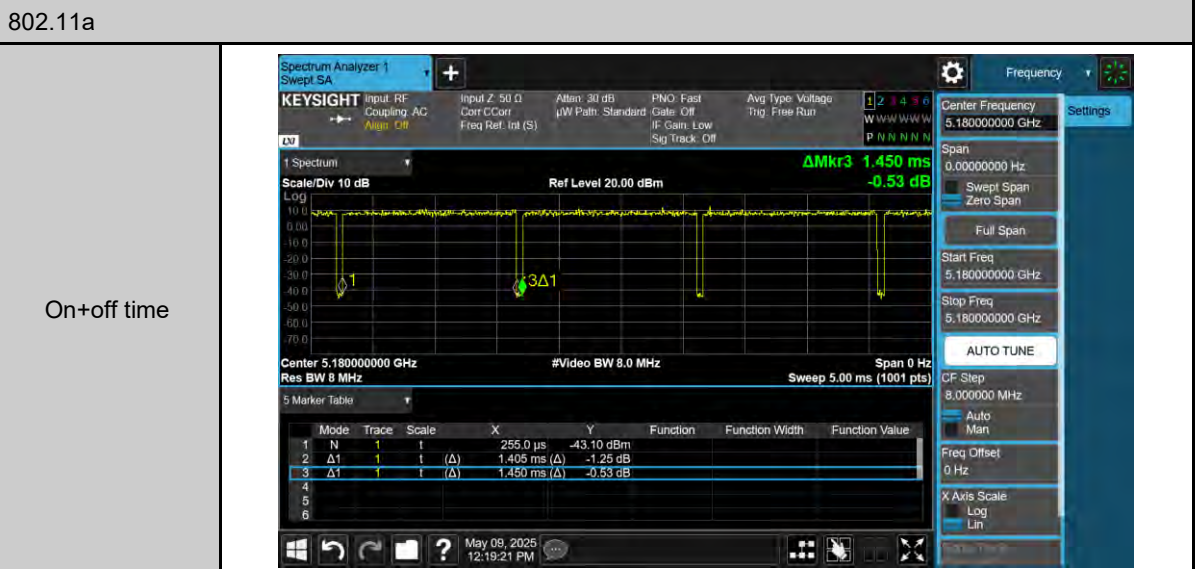

Appendix B. Test Plots

Duty Cycle

802.11n HT20

On+off time

802.11n HT40

On+off time

802.11ac VHT20

On+off time

802.11ac VHT40

On+off time

802.11ac VHT80

On+off time

802.11ax HE20

On+off time

802.11ax HE40

On+off time

802.11ax HE80

On+off time

Beamforming on

802.11n HT20

802.11n HT40

802.11ac VHT20

On+off time

802.11ac VHT40