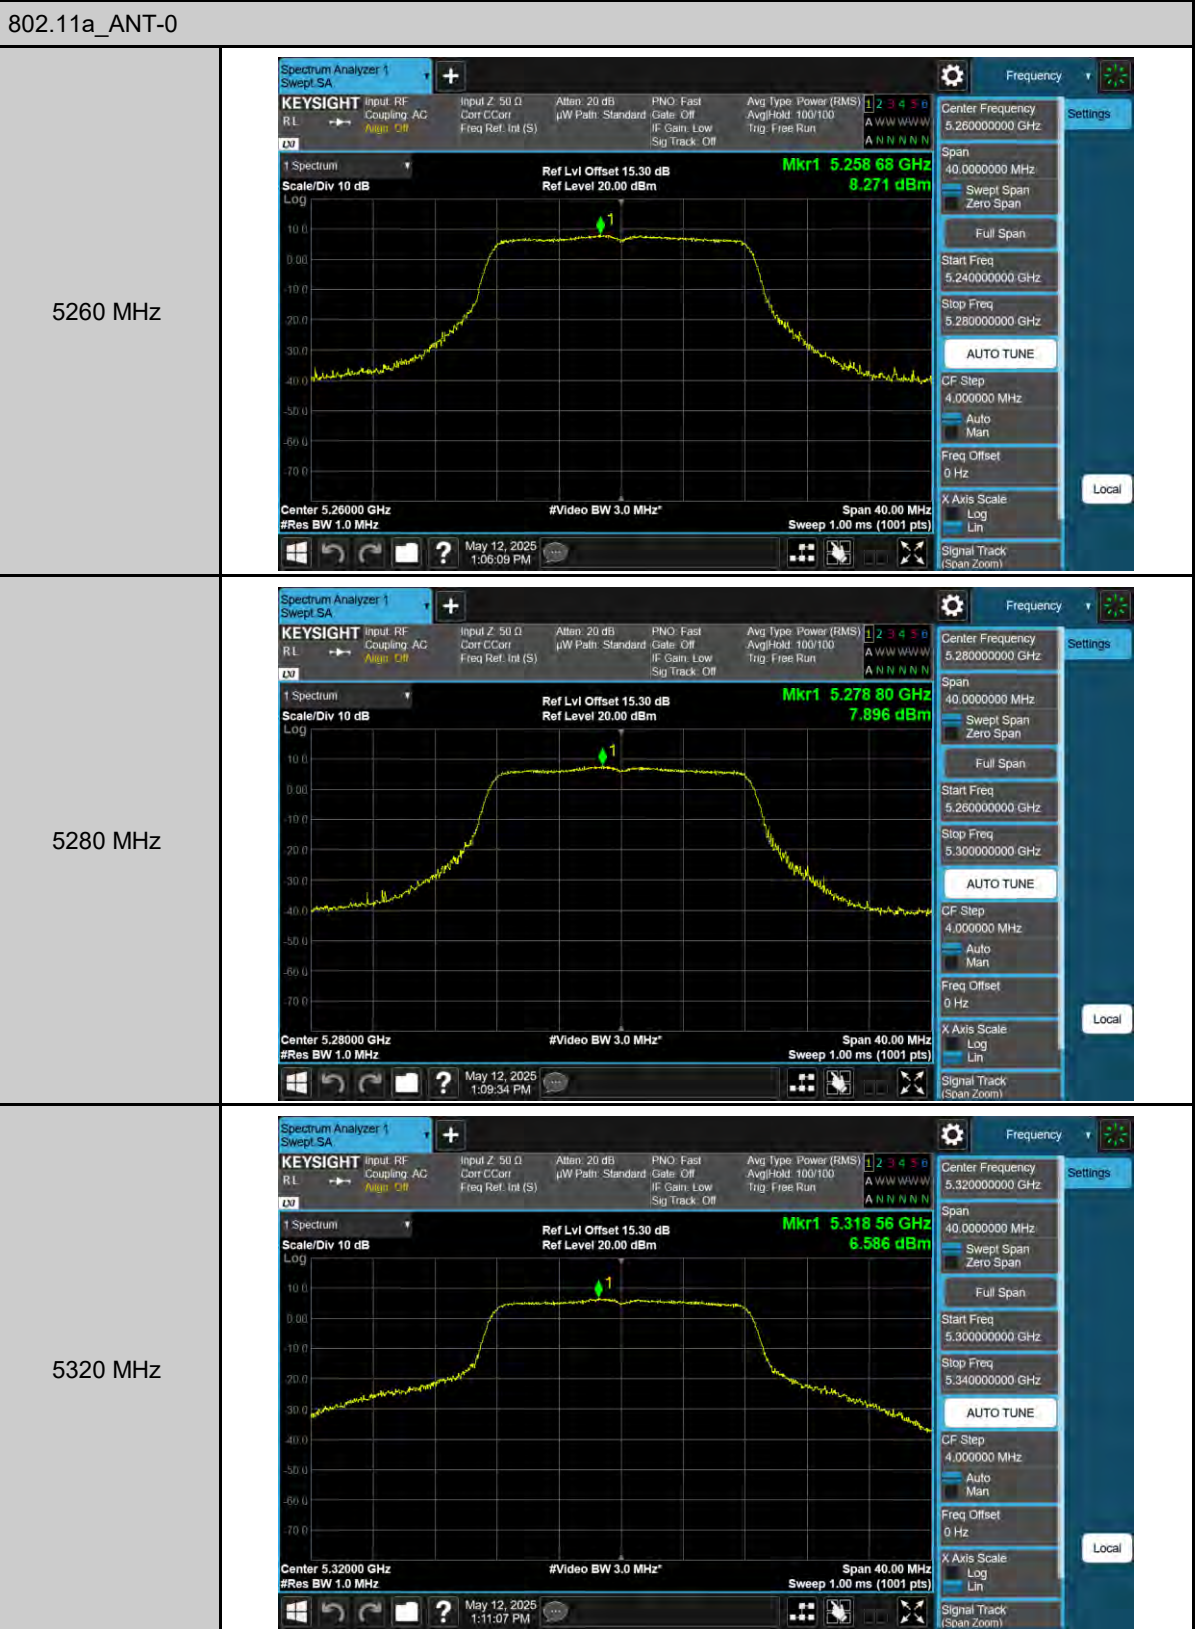

802.11ax HE80

On+off time

Beamforming on

802.11n HT20

802.11n HT40

802.11ac VHT20

On+off time

802.11ac VHT40

On+off time

802.11ac VHT80

On+off time

802.11ax HE20

On+off time

802.11ax HE40

On+off time

802.11ax HE80

On+off time

Maximum Power Spectral Density

802.11a_ANT-0

802.11ac VHT20_ANT-0

5180 MHz

5200 MHz

5240 MHz

802.11ac VHT20_ANT-0