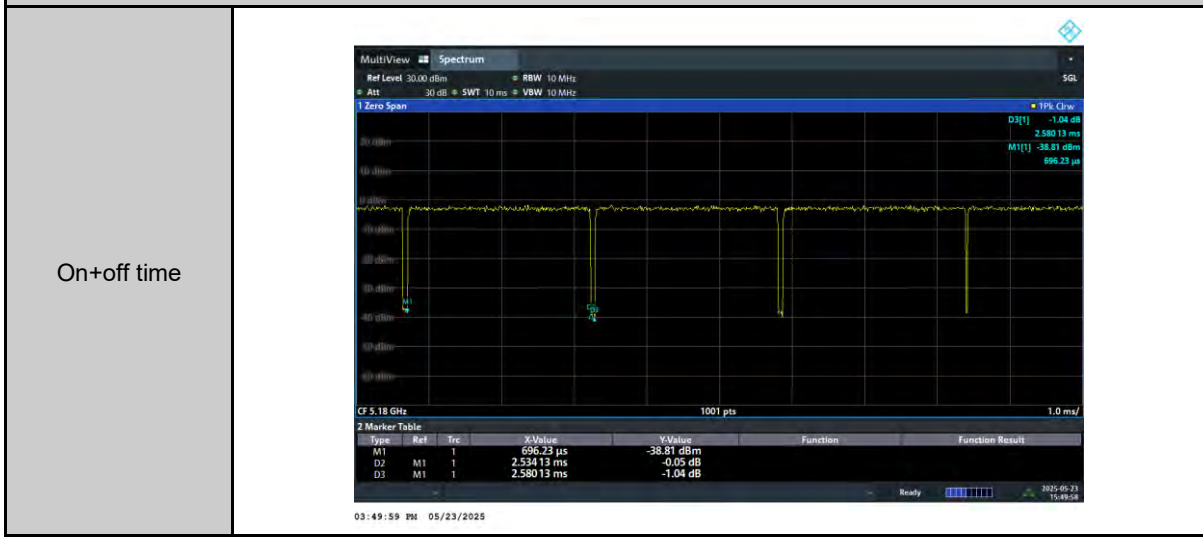

Appendix B. Test Plots

Duty Cycle

802.11n HT20

On+off time

802.11n HT40

On+off time

802.11ac VHT20

On+off time

802.11ac VHT40

On+off time

802.11ac VHT80

On+off time

802.11ax HE20

On+off time

802.11ax HE40

On+off time

802.11ax HE80

On+off time

Beamforming on

802.11n HT20

802.11n HT40

802.11ac VHT20

On+off time

802.11ac VHT40

On+off time

802.11ac VHT80

On+off time

802.11ax HE20

On+off time

802.11ax HE40

On+off time

802.11ax HE80