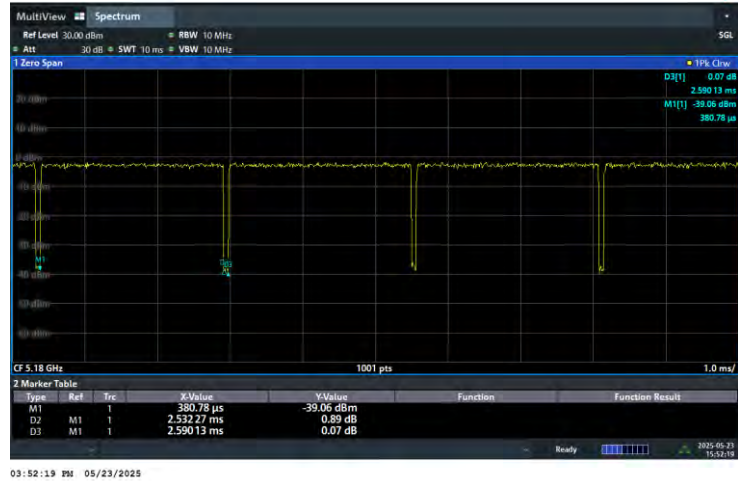

802.11ax HE80

On+off time

Beamforming on

802.11n HT20

802.11n HT40

802.11ac VHT20

On+off time

802.11ac VHT40

On+off time

802.11ac VHT80

On+off time

802.11ax HE20

On+off time

802.11ax HE40

On+off time

802.11ax HE80

On+off time

Maximum Power Spectral Density

802.11a_ANT-0

802.11ac VHT20_ANT-0

5180 MHz

5200 MHz

5240 MHz

802.11ac VHT20_ANT-0