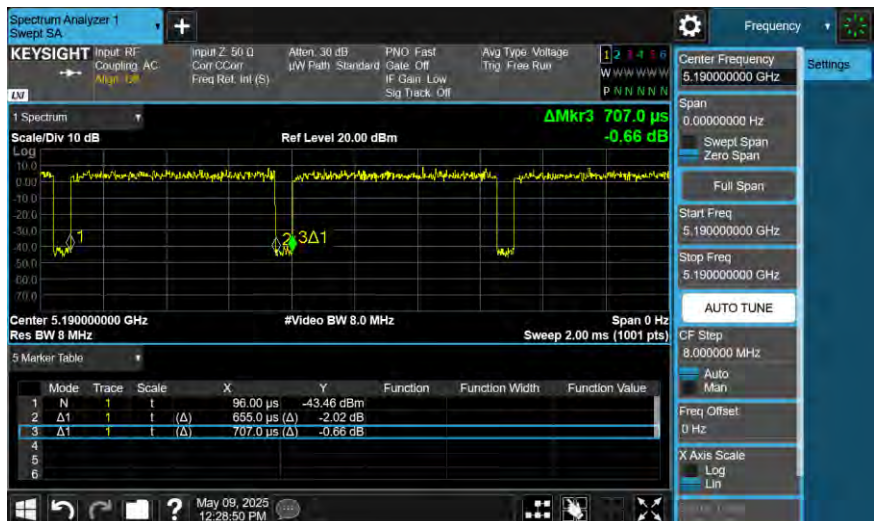

Appendix B. Test Plots

Duty Cycle

802.11n HT20

On+off time

802.11n HT40

On+off time

802.11ac VHT20

On+off time

802.11ac VHT40

On+off time

802.11ac VHT80

On+off time

802.11ax HE20

On+off time

802.11ax HE40

On+off time