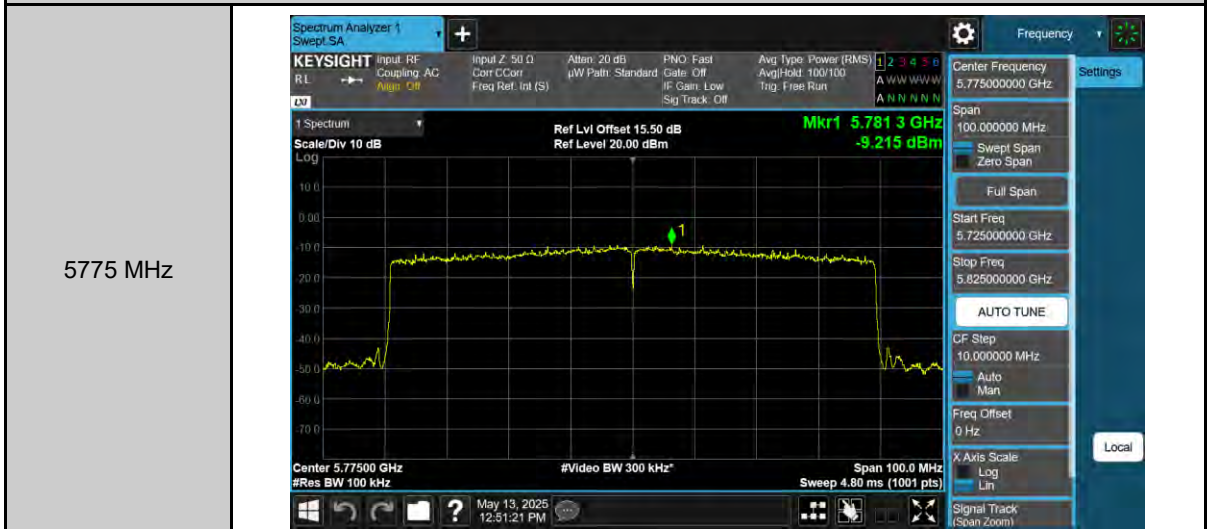

802.11ax HE20_ANT-1

5180 MHz

5200 MHz

5240 MHz

802.11ax HE20_ANT-1

5260 MHz

5280 MHz

5320 MHz

802.11ax HE80_ANT-1

5530 MHz

5610 MHz

802.11ax HE80_ANT-1

26 dB Bandwidth & 99% Occupied Bandwidth