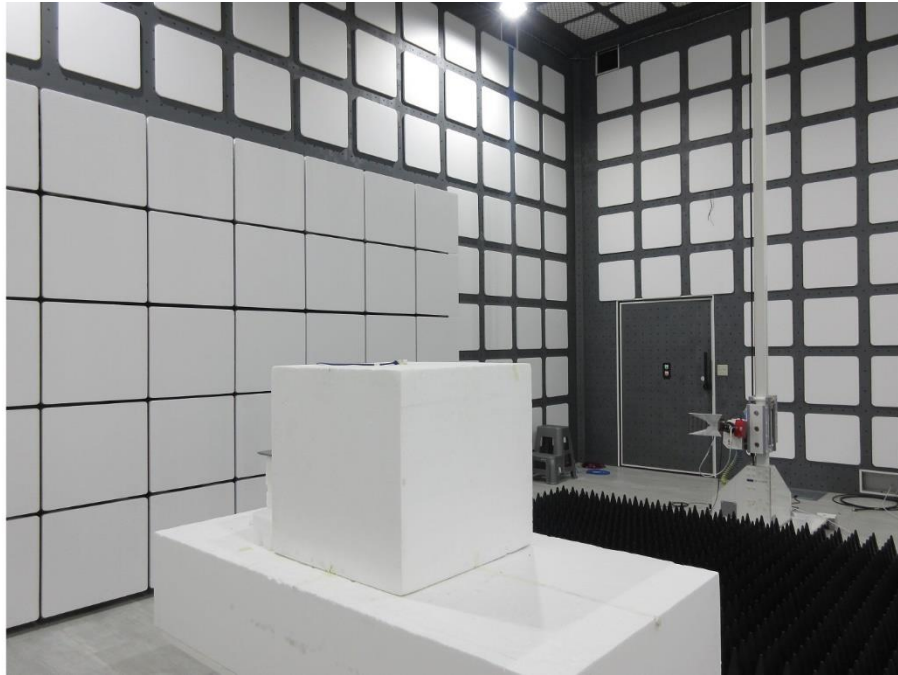

## Appendix C. Test Setup Photographs

### Conducted Emissions Test Configuration:

Front View

Rear View

**Radiated Emissions Test Configuration:**

9 kHz ~ 30 MHz

**Below 1 GHz \_ Front View**

**Below 1 GHz \_ Rear View**

Above 1 GHz \_ Front View