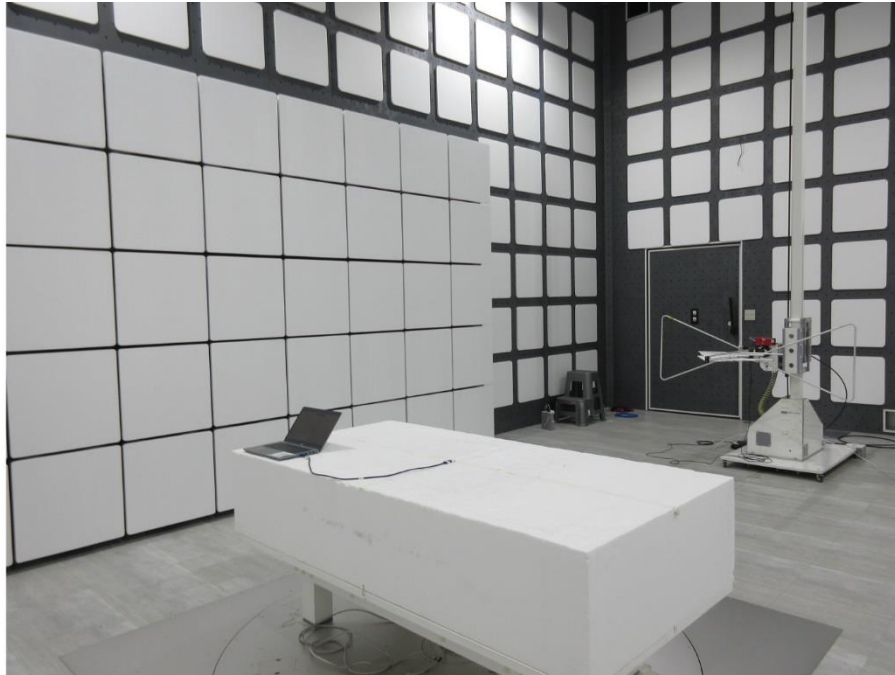

## Appendix C. Test Setup Photographs

### Conducted Emissions Test Configuration:

Front View

Rear View

**Radiated Emissions Test Configuration:**

9 kHz ~ 30 MHz

**Below 1 GHz \_ Front View**

**Below 1 GHz \_ Rear View**

Above 1 GHz \_ Front View