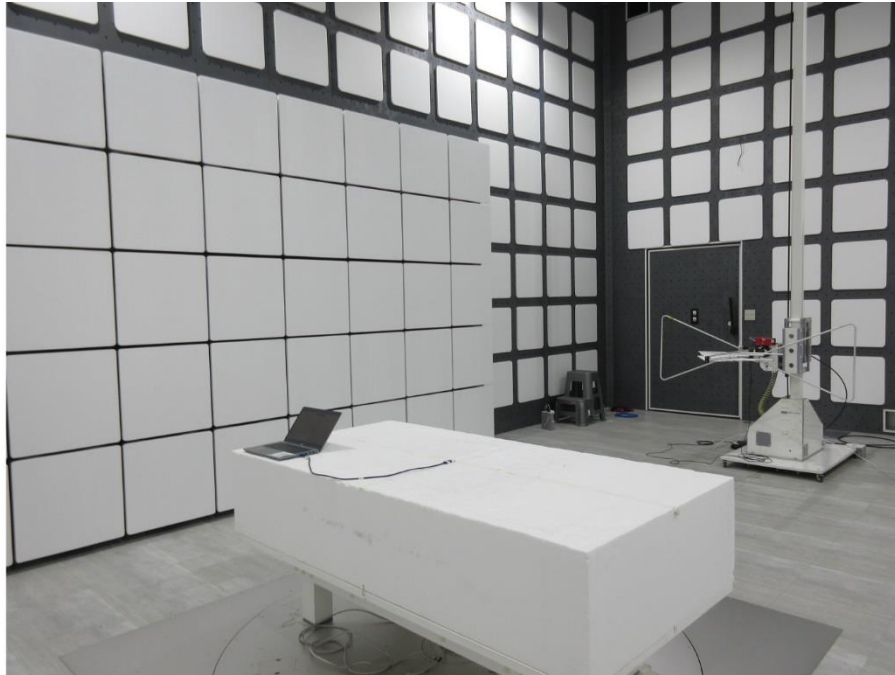

Appendix C. Test Setup Photographs

Conducted Emissions Test Configuration:

Front View

Rear View

Radiated Emissions Test Configuration:

9 kHz ~ 30 MHz

Below 1 GHz _ Front View

Below 1 GHz _ Rear View

Above 1 GHz _ Front View

Above 1 GHz _ Rear View