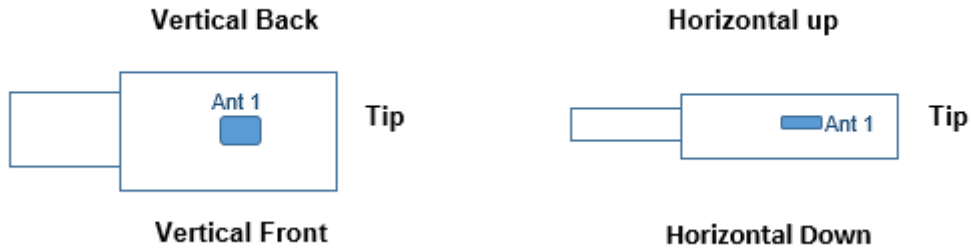

Appendix A – DUT Antenna Illustration and Test Setup Photographs

Illustration of Antenna Locations

Antenna	To Horizontal up (mm)	To Horizontal Down (mm)	To Vertical Front (mm)	To Vertical Back (mm)	To Tip (mm)
Ant 1	4.00	6.00	7.90	7.90	9.60

Testing Setup for Body, Horizontal-UP at 5 mm

Testing Setup for Body, Horizontal-Down at 5 mm

Testing Setup for Body, Vertical-Front at 5 mm

Testing Setup for Body, Vertical-Back at 5 mm

Testing Setup for Body, Tip at 5 mm