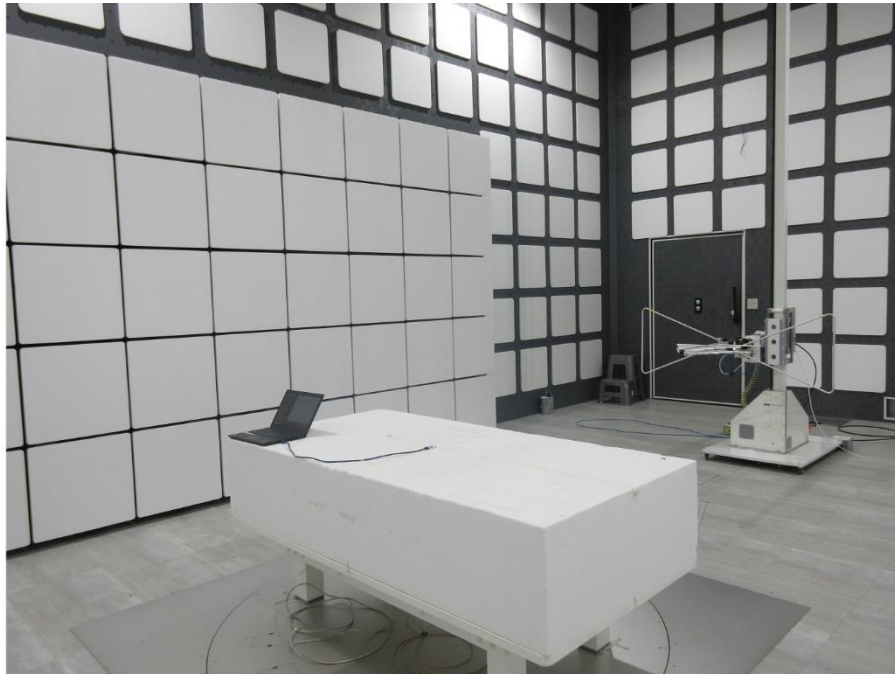

## Appendix C. Test Setup Photographs

### Conducted Emissions Test Configuration:

Front View

Rear View

**Radiated Emissions Test Configuration:**

9 kHz ~ 30 MHz

**Radiated Emissions Test Configuration:**

9 kHz ~ 30 MHz \_ Front View

9 kHz ~ 30 MHz \_ Rear View