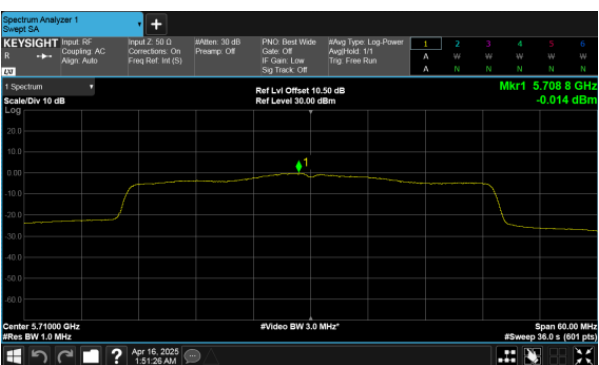

Straddle Channel  
Modulation Type: 802.11a  
CH144 Ant 1

CH144 Ant 2

Modulation Type: 802.11ax HE20  
CH144 Ant 1

CH144 Ant 2

Modulation Type: 802.11ax HE40  
CH142 Ant 1

CH142 Ant 2

Straddle Channel  
Modulation Type: 802.11ax HE80  
CH138 Ant 1