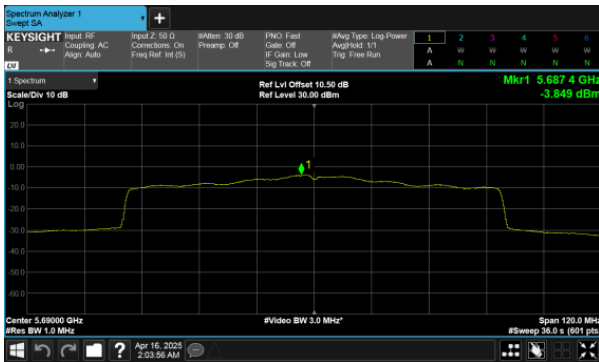

Straddle Channel
Modulation Type: 802.11ax HE80
CH138 Ant 1

CH138 Ant 2

-----THE END OF REPORT-----