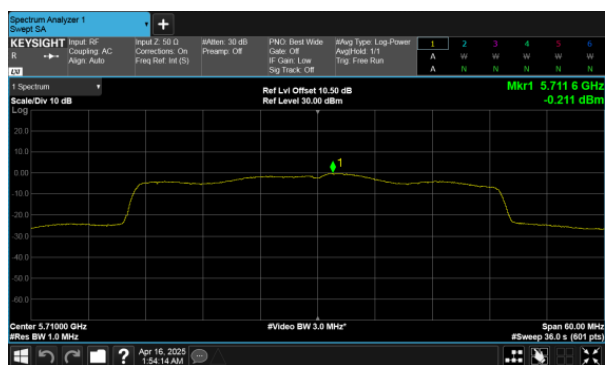

Straddle Channel  
Modulation Type: 802.11a  
CH144 Ant 1

CH144 Ant 2

Modulation Type: 802.11ax HE20  
CH144 Ant 1

CH144 Ant 2

Modulation Type: 802.11ax HE40  
CH142 Ant 1

CH142 Ant 2

Straddle Channel  
Modulation Type: 802.11ax HE80  
CH138 Ant 1