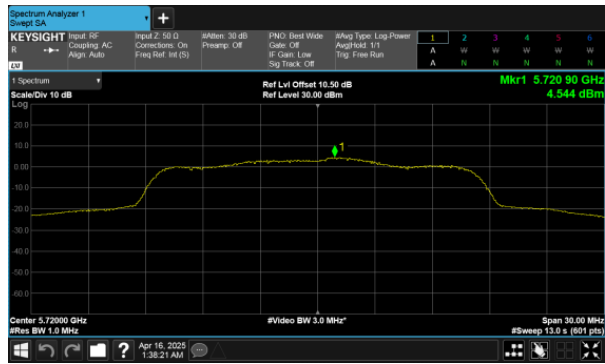

Straddle Channel  
Modulation Type: 802.11a  
CH144 Ant 1

CH144 Ant 2

Modulation Type: 802.11ax HE20  
CH144 Ant 1

CH144 Ant 2

Modulation Type: 802.11ax HE40  
CH142 Ant 1

CH142 Ant 2

Straddle Channel  
Modulation Type: 802.11ax HE80  
CH138 Ant 1