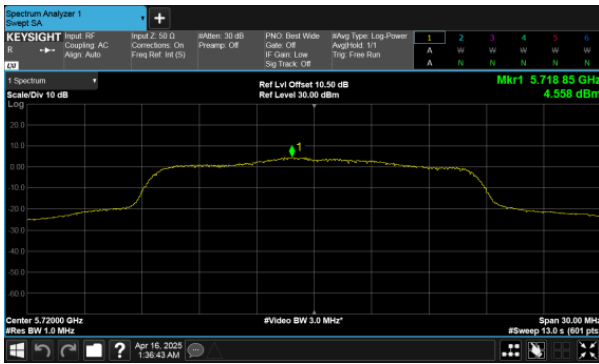

Straddle Channel  
Modulation Type: 802.11a  
CH144 Ant 1

CH144 Ant 2

Modulation Type: 802.11ax HE20  
CH144 Ant 1

CH144 Ant 2

Modulation Type: 802.11ax HE40  
CH142 Ant 1

CH142 Ant 2

Straddle Channel  
Modulation Type: 802.11ax HE80  
CH138 Ant 1