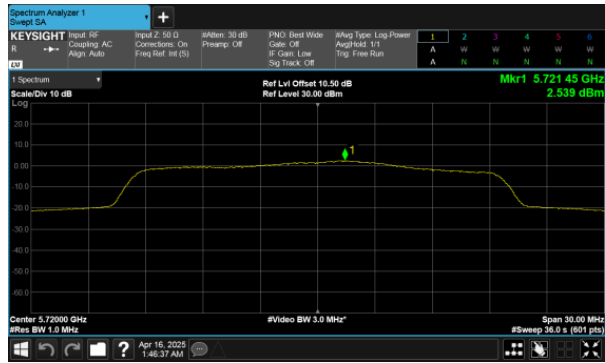

Straddle Channel  
Modulation Type: 802.11a  
CH144 Ant 1

CH144 Ant 2

Modulation Type: 802.11ax HE20  
CH144 Ant 1

CH144 Ant 2

Modulation Type: 802.11ax HE40  
CH142 Ant 1

CH142 Ant 2

Straddle Channel  
Modulation Type: 802.11ax HE80  
CH138 Ant 1