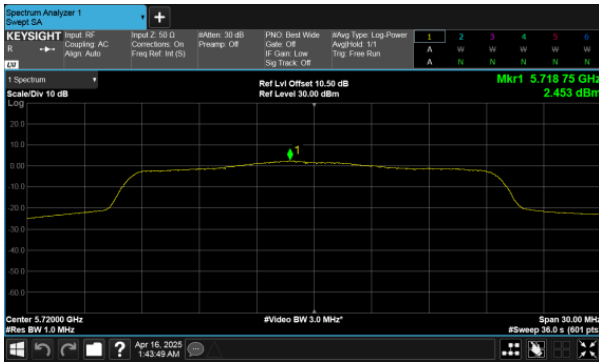

Straddle Channel  
Modulation Type: 802.11a  
CH144 Ant 1

CH144 Ant 2

Modulation Type: 802.11ax HE20  
CH144 Ant 1

CH144 Ant 2

Modulation Type: 802.11ax HE40  
CH142 Ant 1

CH142 Ant 2

Straddle Channel  
Modulation Type: 802.11ax HE80  
CH138 Ant 1