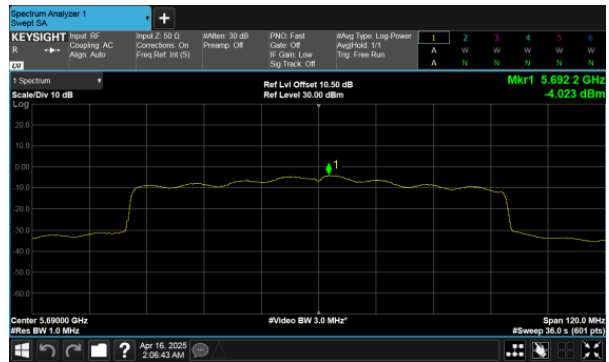

Straddle Channel
Modulation Type: 802.11ax HE80
CH138 Ant 1

CH138 Ant 2

-----THE END OF REPORT-----