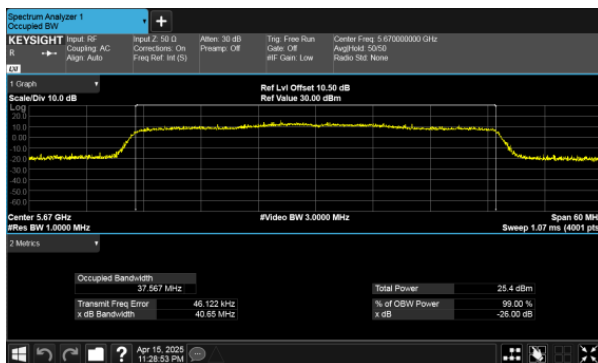

26dB Bandwidth Band 3

Modulation Type: 802.11ax HE40  
CH102 Ant 1

CH102 Ant 2

CH118 Ant 1

CH118 Ant 2

CH134 Ant 1

CH134 Ant 2

26dB Bandwidth Band 3

Modulation Type: 802.11ax HE80  
CH106 Ant 1

CH106 Ant 2

CH122 Ant 1

CH122 Ant 2

Modulation Type: 802.11ax HE160  
CH114 Ant 1

CH114 Ant 2

26dB Bandwidth  
Within 5470-5725MHz Band, Straddle Channel  
Modulation Type: 802.11a  
CH144 Ant 1