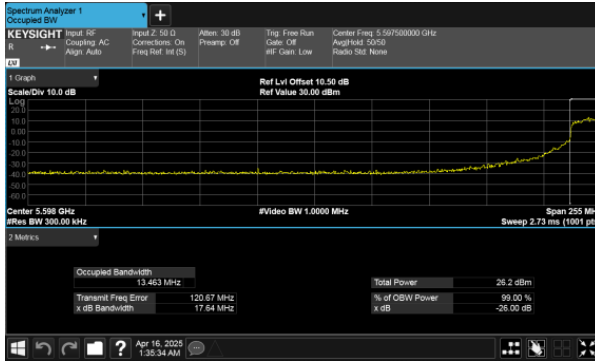

26dB Bandwidth
Within 5470-5725MHz Band, Straddle Channel
Modulation Type: 802.11a
CH144 Ant 1

CH144 Ant 2