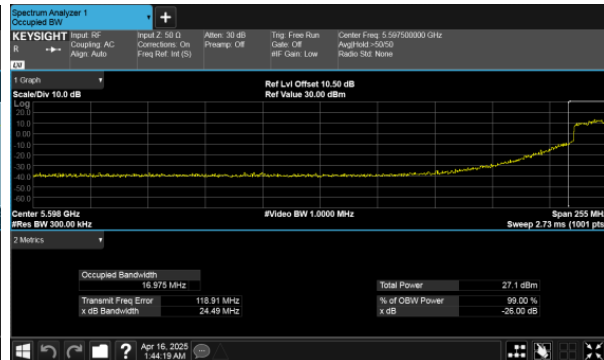

Modulation Type: 802.11ax HE20
CH144 Ant 1

CH142 Ant 2