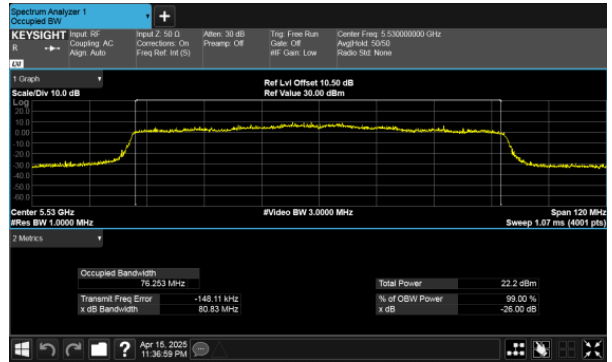

26dB Bandwidth Band 3

Modulation Type: 802.11ax HE80
CH106 Ant 1

CH106 Ant 2