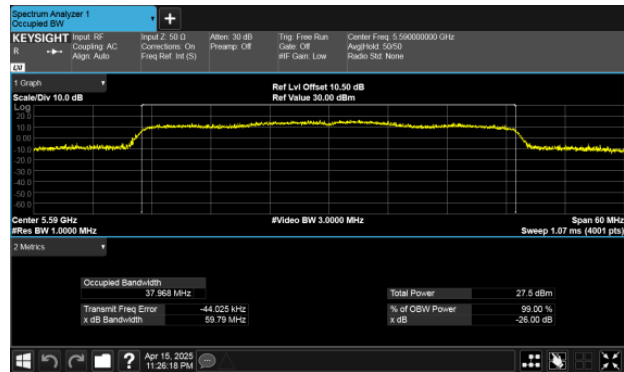

CH140 Ant 2

99% Bandwidth Band 3  
Modulation Type: 802.11ax HE40  
CH102 Ant 1

CH102 Ant 2

CH118 Ant 1

CH118 Ant 2

CH134 Ant 1

CH134 Ant 2

99% Bandwidth Band 3  
Modulation Type: 802.11ax HE80  
CH106 Ant 1

CH106 Ant 2

CH122 Ant 1

CH122 Ant 2

Modulation Type: 802.11ax HE160  
CH114 Ant 1

CH114 Ant 2

99% Bandwidth

Within 5470-5725MHz Band, Straddle Channel

Modulation Type: 802.11a