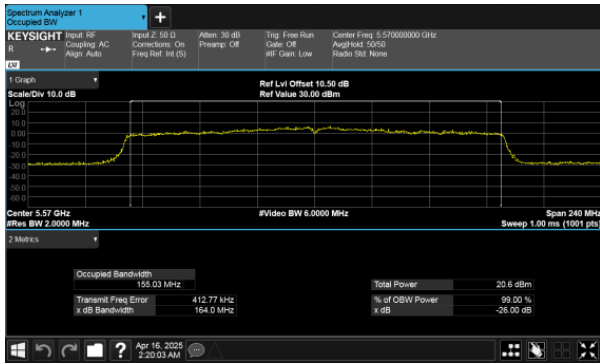

Modulation Type: 802.11ax HE80  
CH106 Ant 1

CH106 Ant 2

CH122 Ant 1

CH122 Ant 2

Modulation Type: 802.11ax HE160  
CH114 Ant 1

CH114 Ant 2

26dB Bandwidth  
Within 5470-5725MHz Band, Straddle Channel  
Modulation Type: 802.11a  
CH144 Ant 1