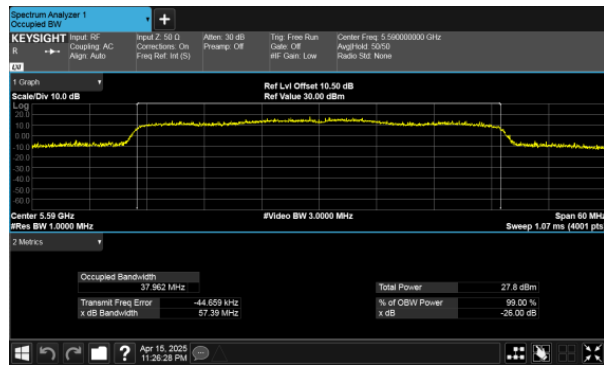

26dB Bandwidth Band 3

Modulation Type: 802.11ax HE40  
CH102 Ant 1

CH102 Ant 2

CH118 Ant 1

CH118 Ant 2

CH134 Ant 1

CH134 Ant 2

26dB Bandwidth Band 3

Modulation Type: 802.11ax HE80  
CH106 Ant 1

CH106 Ant 2

CH122 Ant 1

CH122 Ant 2

Modulation Type: 802.11ax HE160  
CH114 Ant 1

CH114 Ant 2

26dB Bandwidth  
Within 5470-5725MHz Band, Straddle Channel  
Modulation Type: 802.11a  
CH144 Ant 1