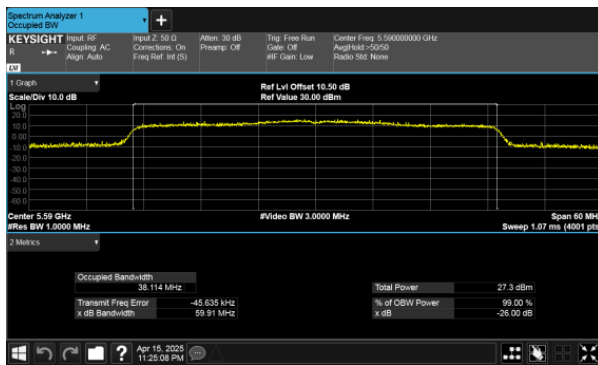

26dB Bandwidth Band 3

Modulation Type: 802.11ax HE40  
CH102 Ant 1

CH102 Ant 2

CH118 Ant 1

CH118 Ant 2

CH134 Ant 1

CH134 Ant 2

26dB Bandwidth Band 3

Modulation Type: 802.11ax HE80  
CH106 Ant 1

CH106 Ant 2

CH122 Ant 1

CH122 Ant 2

Modulation Type: 802.11ax HE160  
CH114 Ant 1

CH114 Ant 2

26dB Bandwidth  
Within 5470-5725MHz Band, Straddle Channel  
Modulation Type: 802.11a  
CH144 Ant 1