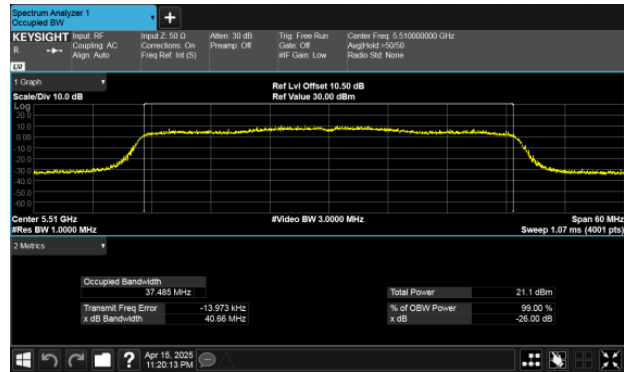

CH140 Ant 2

99% Bandwidth Band 3  
Modulation Type: 802.11ax HE40  
CH102 Ant 1

CH102 Ant 2

CH118 Ant 1

CH118 Ant 2

CH134 Ant 1

CH134 Ant 2

99% Bandwidth Band 3  
Modulation Type: 802.11ax HE80  
CH106 Ant 1

CH106 Ant 2

CH122 Ant 1

CH122 Ant 2

Modulation Type: 802.11ax HE160  
CH114 Ant 1

CH114 Ant 2

99% Bandwidth

Within 5470-5725MHz Band, Straddle Channel

Modulation Type: 802.11a