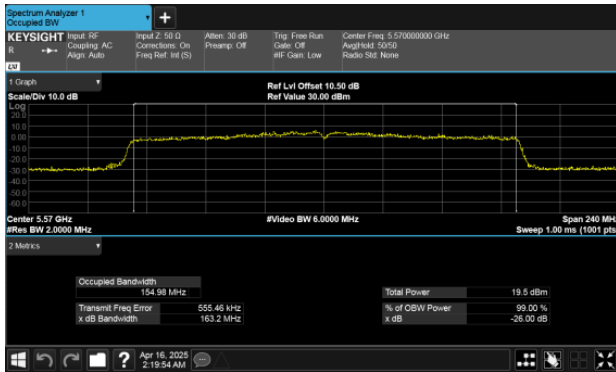

CH106 Ant 2

CH122 Ant 1

CH122 Ant 2

Modulation Type: 802.11ax HE160  
CH114 Ant 1

CH114 Ant 2

99% Bandwidth

Within 5470-5725MHz Band, Straddle Channel

Modulation Type: 802.11a