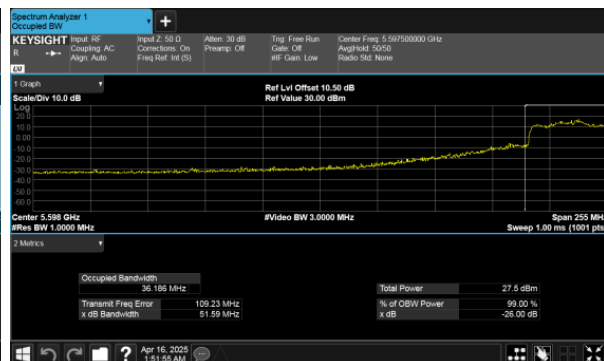

CH144 Ant 2

Modulation Type: 802.11ax HE20  
CH144 Ant 1

CH142 Ant 2

Modulation Type: 802.11ax HE40  
CH142 Ant 1

CH138 Ant 2

26dB Bandwidth  
Within 5470-5725MHz Band, Straddle Channel  
Modulation Type: 802.11ax HE80  
CH138 Ant 1

CH138 Ant 2

99% Bandwidth Band 1  
Modulation Type: 802.11a  
CH36 Ant 1

CH36 Ant 2

CH40 Ant 1

CH40 Ant 2

CH48 Ant 1

CH48 Ant 2

99% Bandwidth Band 1  
Modulation Type: 802.11ax HE20  
CH36 Ant 1