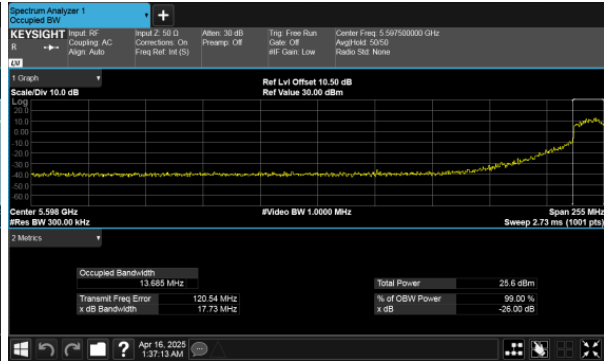

Modulation Type: 802.11ax HE80  
CH106 Ant 1

CH106 Ant 2

CH122 Ant 1

CH122 Ant 2

Modulation Type: 802.11ax HE160  
CH114 Ant 1

CH114 Ant 2

26dB Bandwidth  
Within 5470-5725MHz Band, Straddle Channel  
Modulation Type: 802.11a  
CH144 Ant 1

CH144 Ant 2

Modulation Type: 802.11ax HE20  
CH144 Ant 1

CH142 Ant 2

Modulation Type: 802.11ax HE40  
CH142 Ant 1

CH138 Ant 2

26dB Bandwidth  
Within 5470-5725MHz Band, Straddle Channel  
Modulation Type: 802.11ax HE80  
CH138 Ant 1