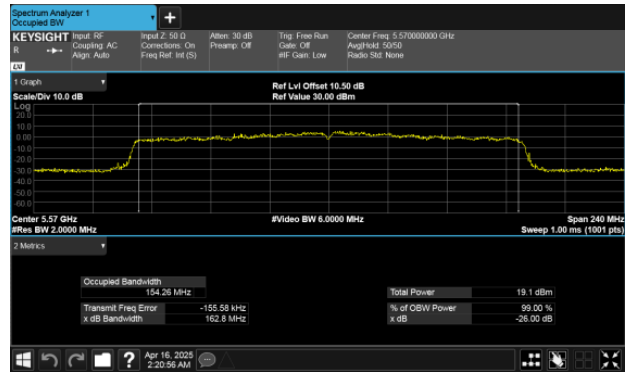

CH106 Ant 2

CH122 Ant 1

CH122 Ant 2

Modulation Type: 802.11ax HE160  
CH114 Ant 1

CH114 Ant 2

99% Bandwidth

Within 5470-5725MHz Band, Straddle Channel

Modulation Type: 802.11a