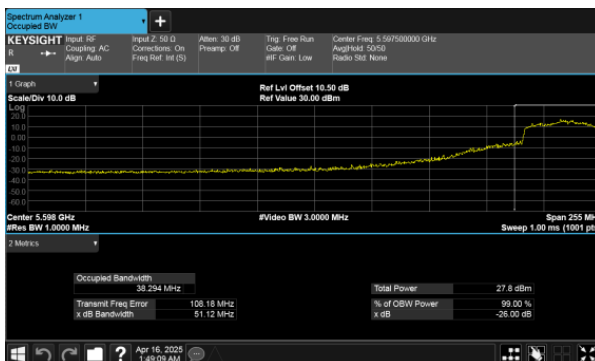

CH144 Ant 2

Modulation Type: 802.11ax HE20  
CH144 Ant 1

CH142 Ant 2

Modulation Type: 802.11ax HE40  
CH142 Ant 1

CH138 Ant 2

26dB Bandwidth  
Within 5470-5725MHz Band, Straddle Channel  
Modulation Type: 802.11ax HE80  
CH138 Ant 1