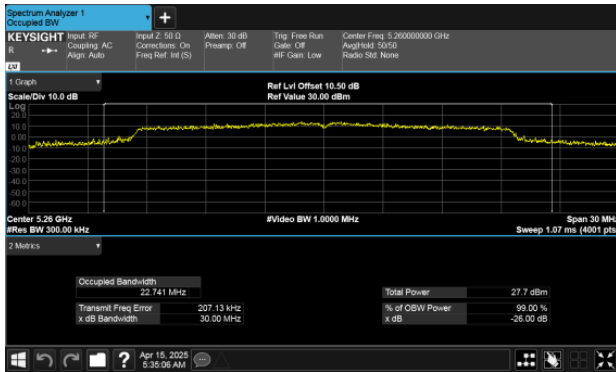

99% Bandwidth Band 2
Modulation Type: 802.11ax HE20
CH52 Ant 1