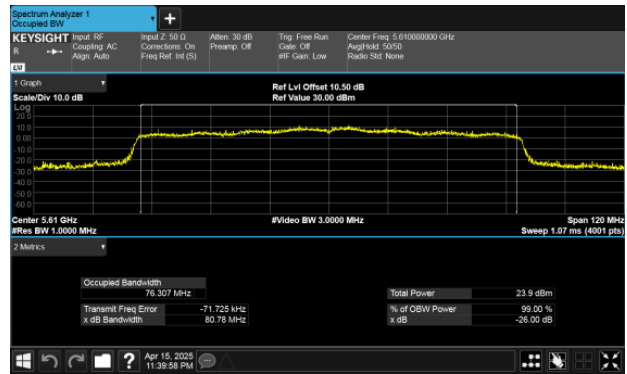

99% Bandwidth Band 3
Modulation Type: 802.11ax HE80
CH106 Ant 1

CH106 Ant 2

CH122 Ant 1

CH122 Ant 2