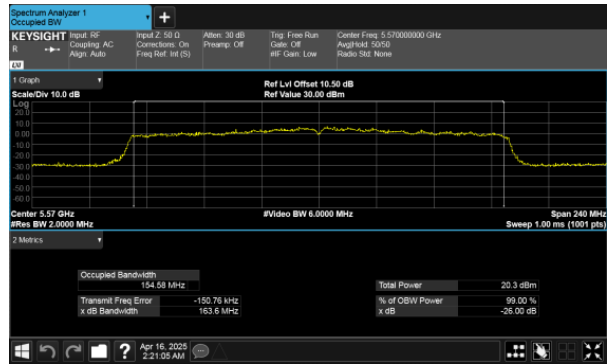

Modulation Type: 802.11ax HE80  
CH106 Ant 1

CH106 Ant 2

CH122 Ant 1

CH122 Ant 2

Modulation Type: 802.11ax HE160  
CH114 Ant 1

CH114 Ant 2

26dB Bandwidth  
Within 5470-5725MHz Band, Straddle Channel  
Modulation Type: 802.11a  
CH144 Ant 1

CH144 Ant 2

Modulation Type: 802.11ax HE20  
CH144 Ant 1

CH142 Ant 2

Modulation Type: 802.11ax HE40  
CH142 Ant 1

CH138 Ant 2

26dB Bandwidth  
Within 5470-5725MHz Band, Straddle Channel  
Modulation Type: 802.11ax HE80  
CH138 Ant 1