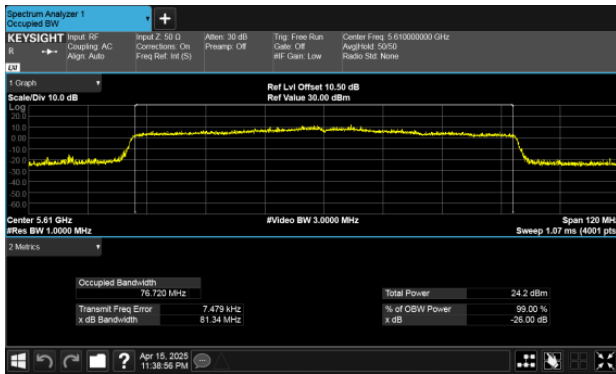

99% Bandwidth Band 3
Modulation Type: 802.11ax HE80
CH106 Ant 1

CH106 Ant 2

CH122 Ant 1

CH122 Ant 2