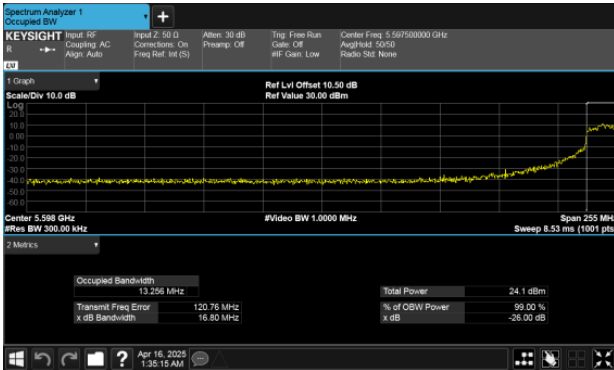

99% Bandwidth

Within 5470-5725MHz Band, Straddle Channel

Modulation Type: 802.11a

CH144 Ant 1