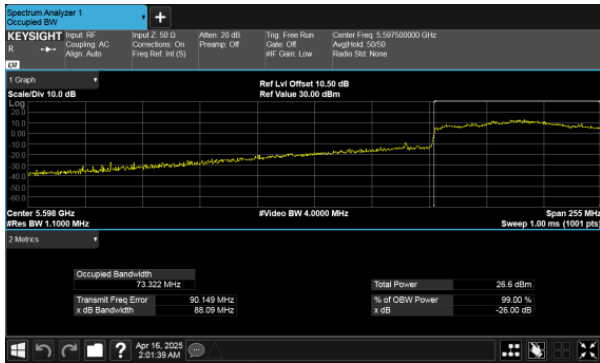

CH144 Ant 2

Modulation Type: 802.11ax HE20  
CH144 Ant 1

CH142 Ant 2

Modulation Type: 802.11ax HE40  
CH142 Ant 1

CH138 Ant 2

26dB Bandwidth  
Within 5470-5725MHz Band, Straddle Channel  
Modulation Type: 802.11ax HE80  
CH138 Ant 1