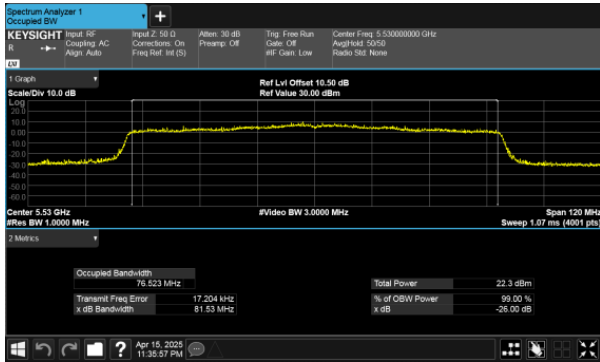

26dB Bandwidth Band 3

Modulation Type: 802.11ax HE40  
CH102 Ant 1

CH102 Ant 2

CH118 Ant 1

CH118 Ant 2

CH134 Ant 1

CH134 Ant 2

26dB Bandwidth Band 3

Modulation Type: 802.11ax HE80  
CH106 Ant 1

CH106 Ant 2

CH122 Ant 1

CH122 Ant 2

Modulation Type: 802.11ax HE160  
CH114 Ant 1

CH114 Ant 2

26dB Bandwidth  
Within 5470-5725MHz Band, Straddle Channel  
Modulation Type: 802.11a  
CH144 Ant 1