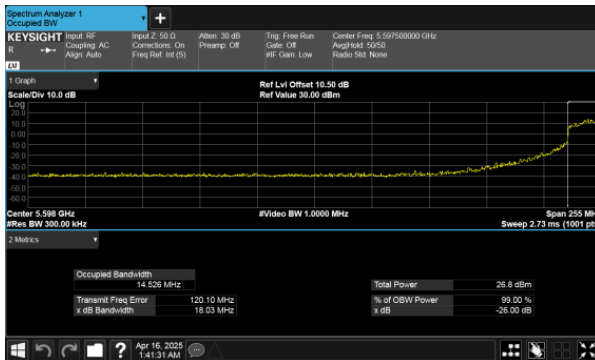

Modulation Type: 802.11ax HE20
CH144 Ant 1

CH142 Ant 2