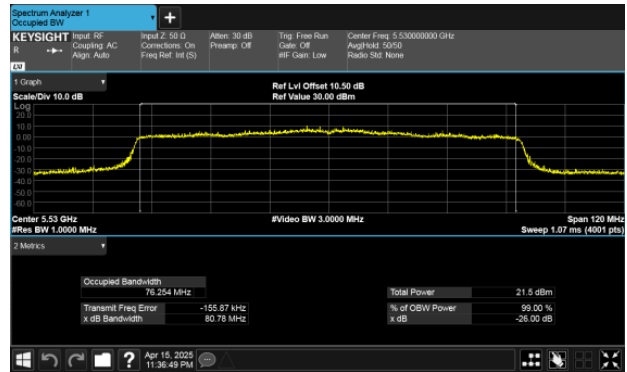

CH140 Ant 2

99% Bandwidth Band 3  
Modulation Type: 802.11ax HE40  
CH102 Ant 1

CH102 Ant 2

CH118 Ant 1

CH118 Ant 2

CH134 Ant 1

CH134 Ant 2

99% Bandwidth Band 3  
Modulation Type: 802.11ax HE80  
CH106 Ant 1

CH106 Ant 2

CH122 Ant 1

CH122 Ant 2

Modulation Type: 802.11ax HE160  
CH114 Ant 1

CH114 Ant 2

99% Bandwidth

Within 5470-5725MHz Band, Straddle Channel

Modulation Type: 802.11a