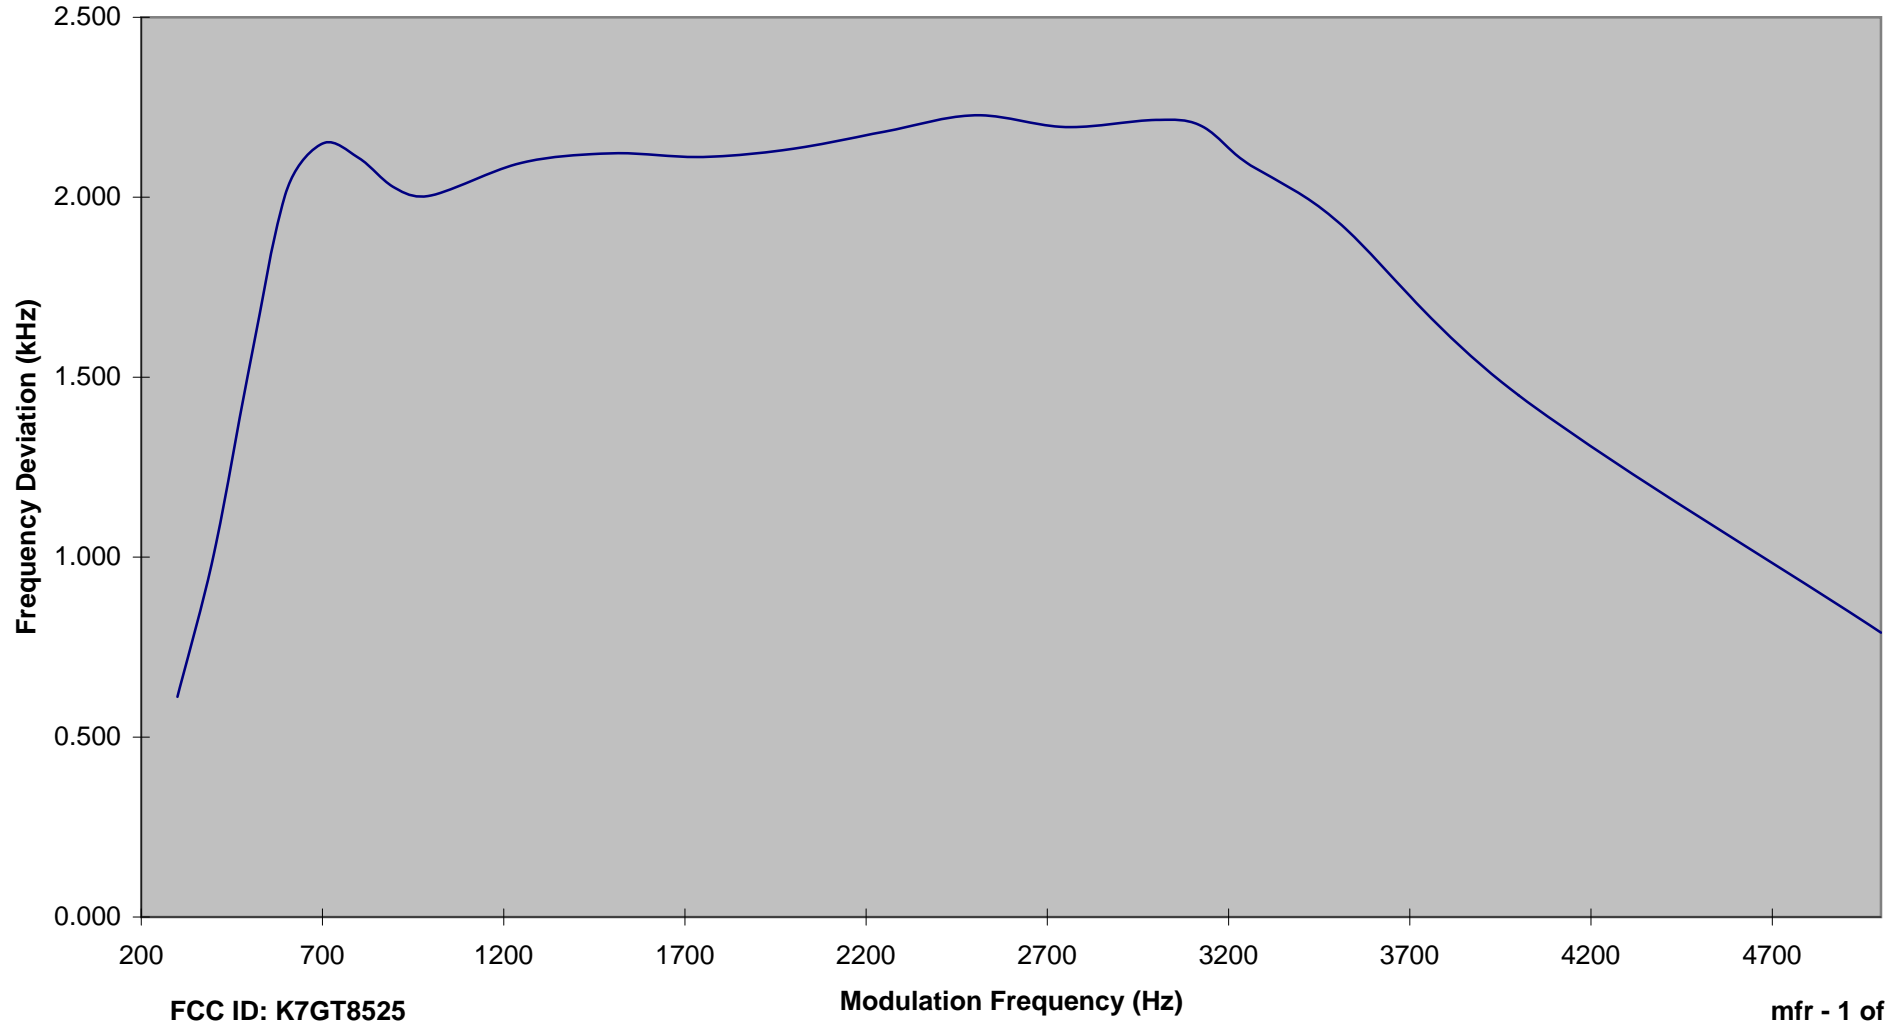

INTERTEK TESTING SERVICES

Modulation Frequency Response

FCC ID: K7GT8525

Modulation Frequency (Hz)

mfr - 1 of 2

INTERTEK TESTING SERVICES

Modulation Frequency Response

FCC ID: K7GT8525

Modulation Frequency (Hz)