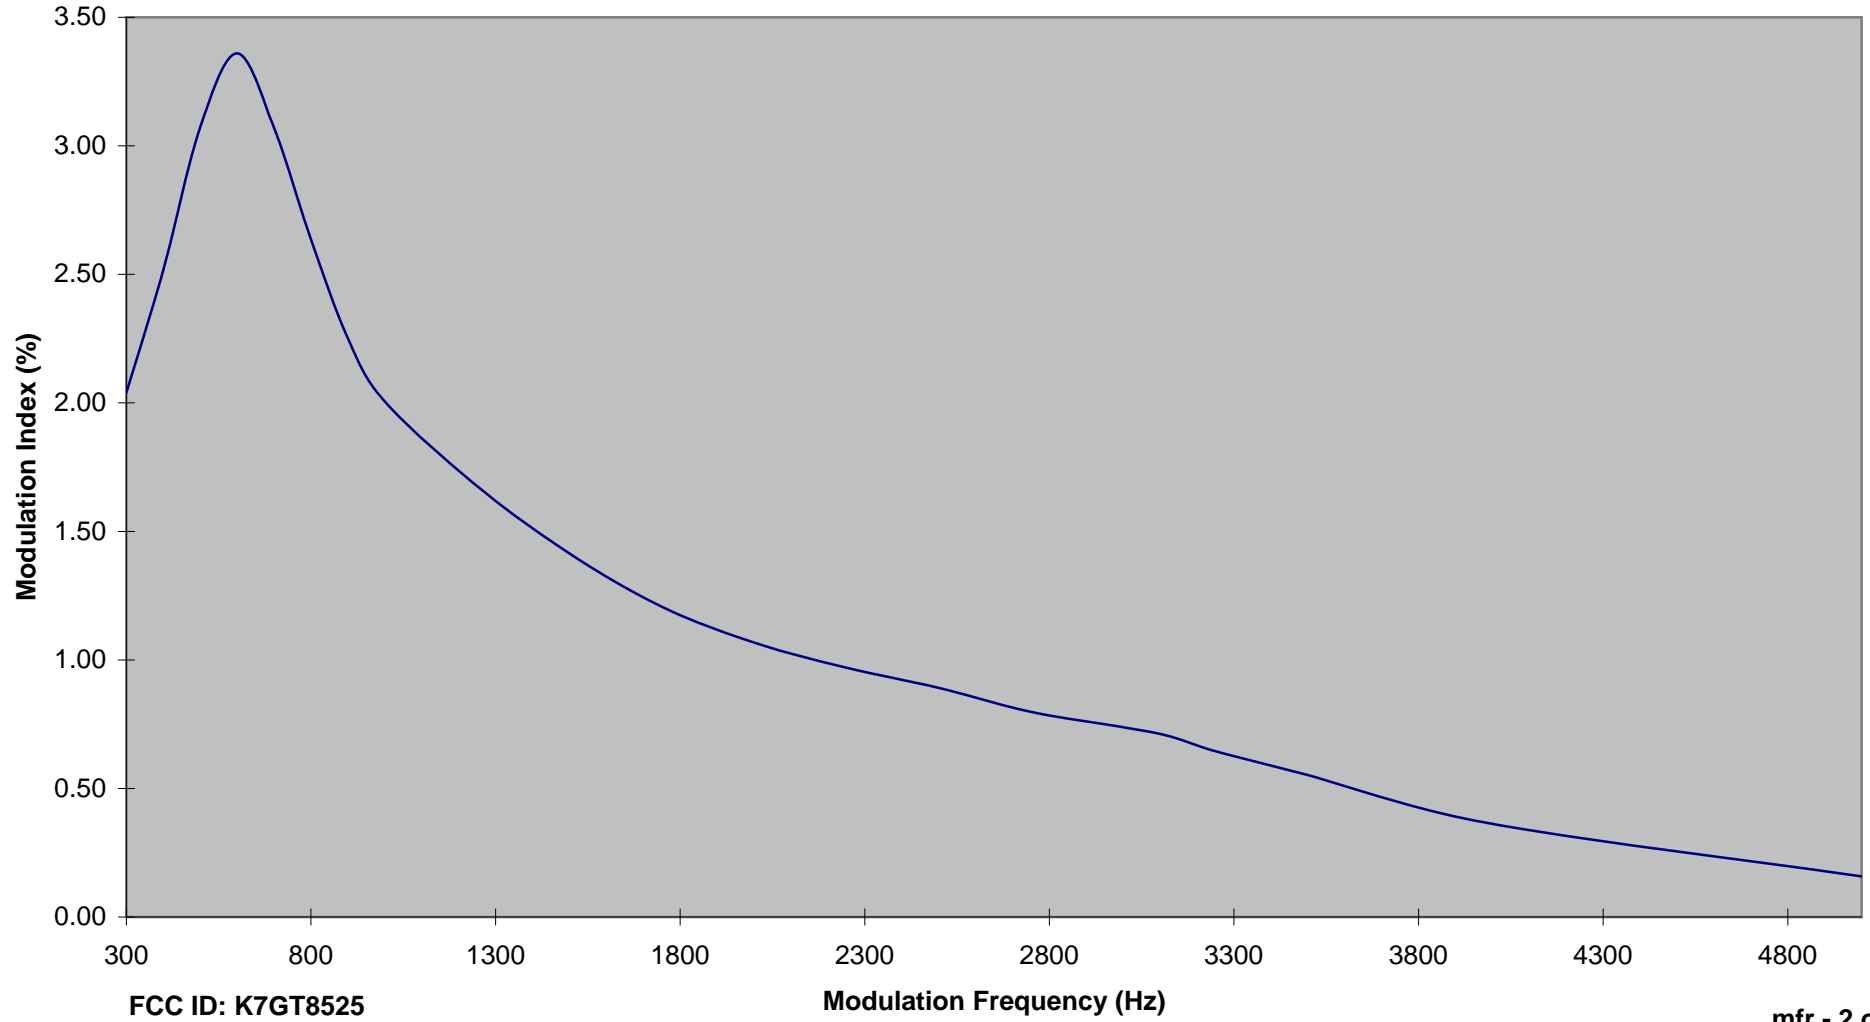

INTERTEK TESTING SERVICES

Modulation Frequency Response

FCC ID: K7GT8525

Modulation Frequency (Hz)

mfr - 1 of 2

INTERTEK TESTING SERVICES

Modulation Frequency Response

FCC ID: K7GT8525

Modulation Frequency (Hz)