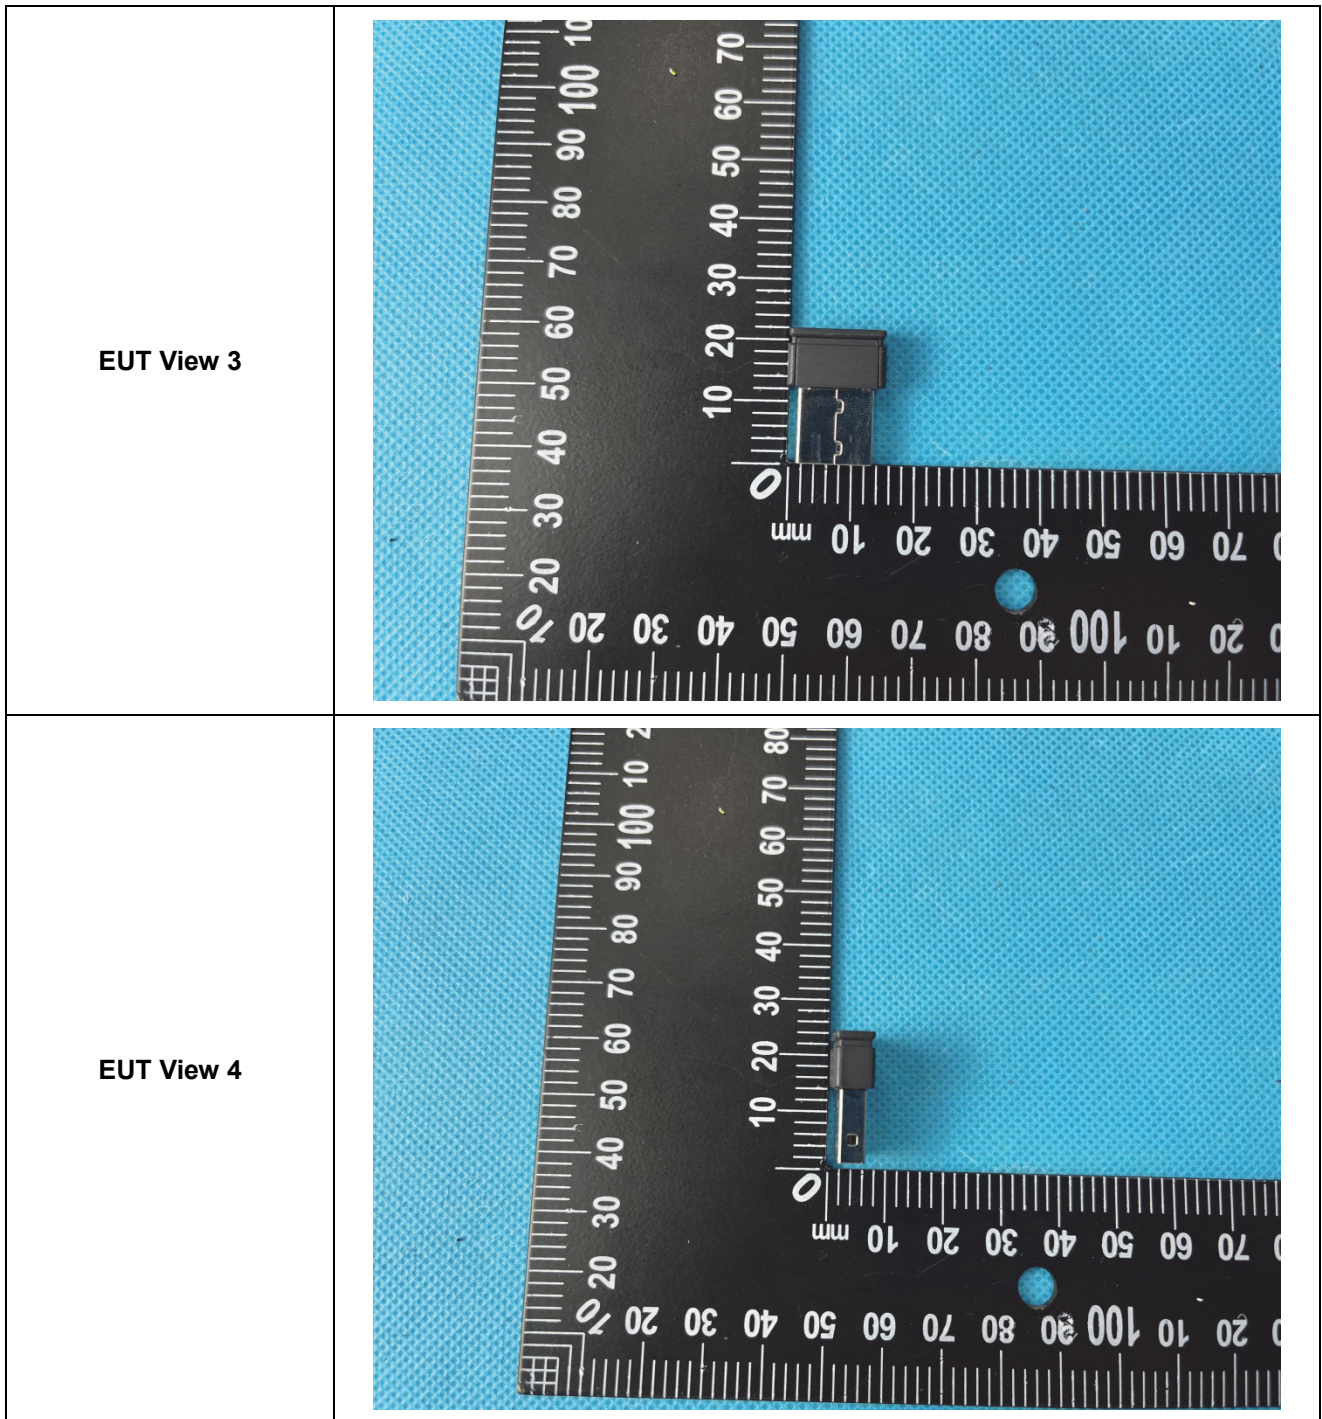

## EXHIBIT 2 - EUT EXTERNAL PHOTOGRAPHS

<p><b>EUT View 1</b></p>	 A photograph showing a small, dark, rectangular component (likely a USB connector) placed on a blue textured surface. A black ruler with white markings is positioned vertically to the left of the component, showing measurements in millimeters. The component is located approximately between the 10 mm and 20 mm marks on the ruler.
<p><b>EUT View 2</b></p>	 A photograph showing the same small, dark, rectangular component from a different perspective. It is placed on the same blue textured surface. A black ruler with white markings is positioned vertically to the left of the component, showing measurements in millimeters. The component is located approximately between the 10 mm and 20 mm marks on the ruler.

<p><b>EUT View 5</b></p>	
<p><b>EUT View 6</b></p>	