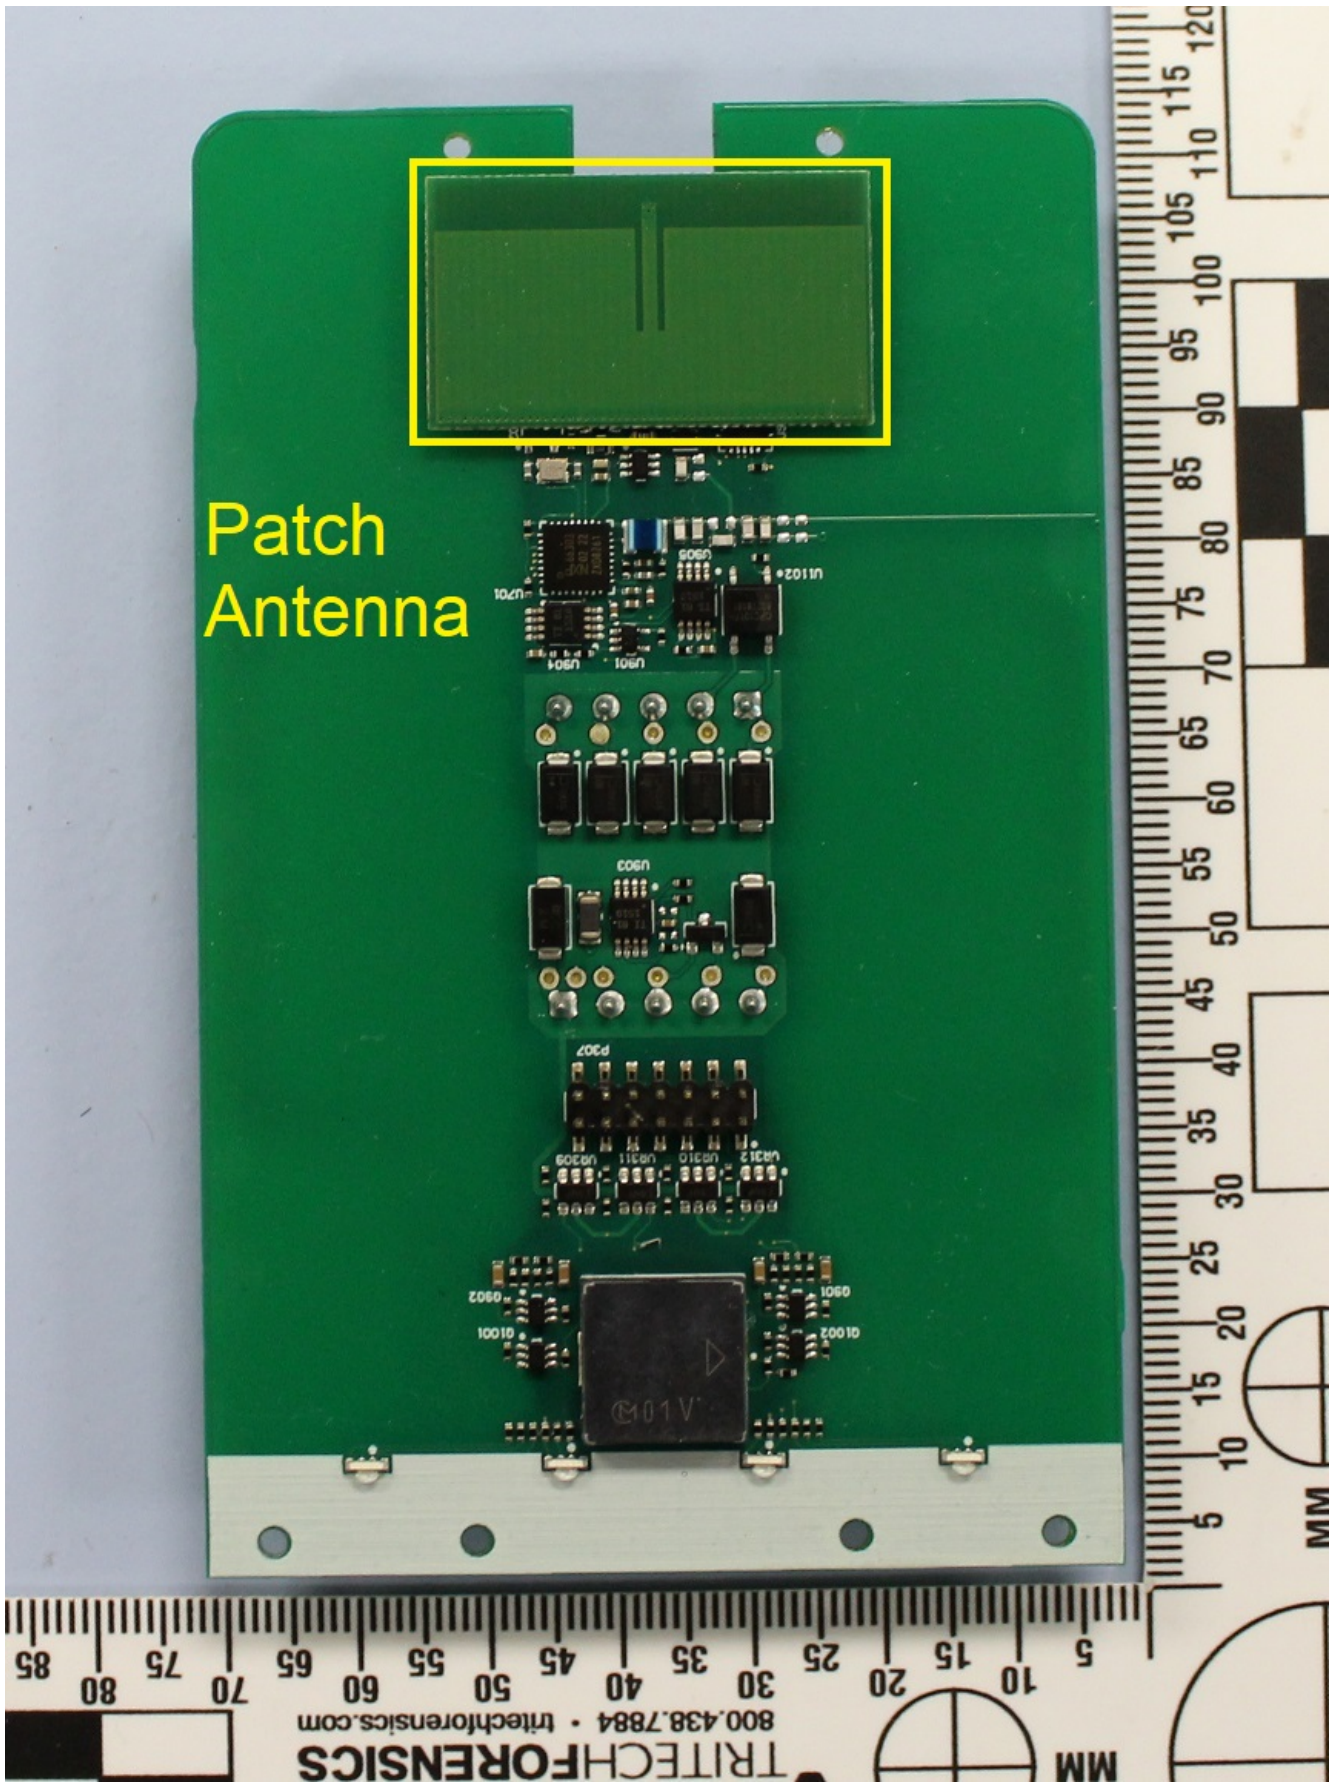

Loop Antenna

Model 40 and model 40K (terminal version shown) LF loop antenna – 125kHz

Model 40 and model 40K HF loop antenna – 13.56MHz

Patch
Antenna

Model 40 and model 40K Bluetooth patch antenna – 2.4GHz