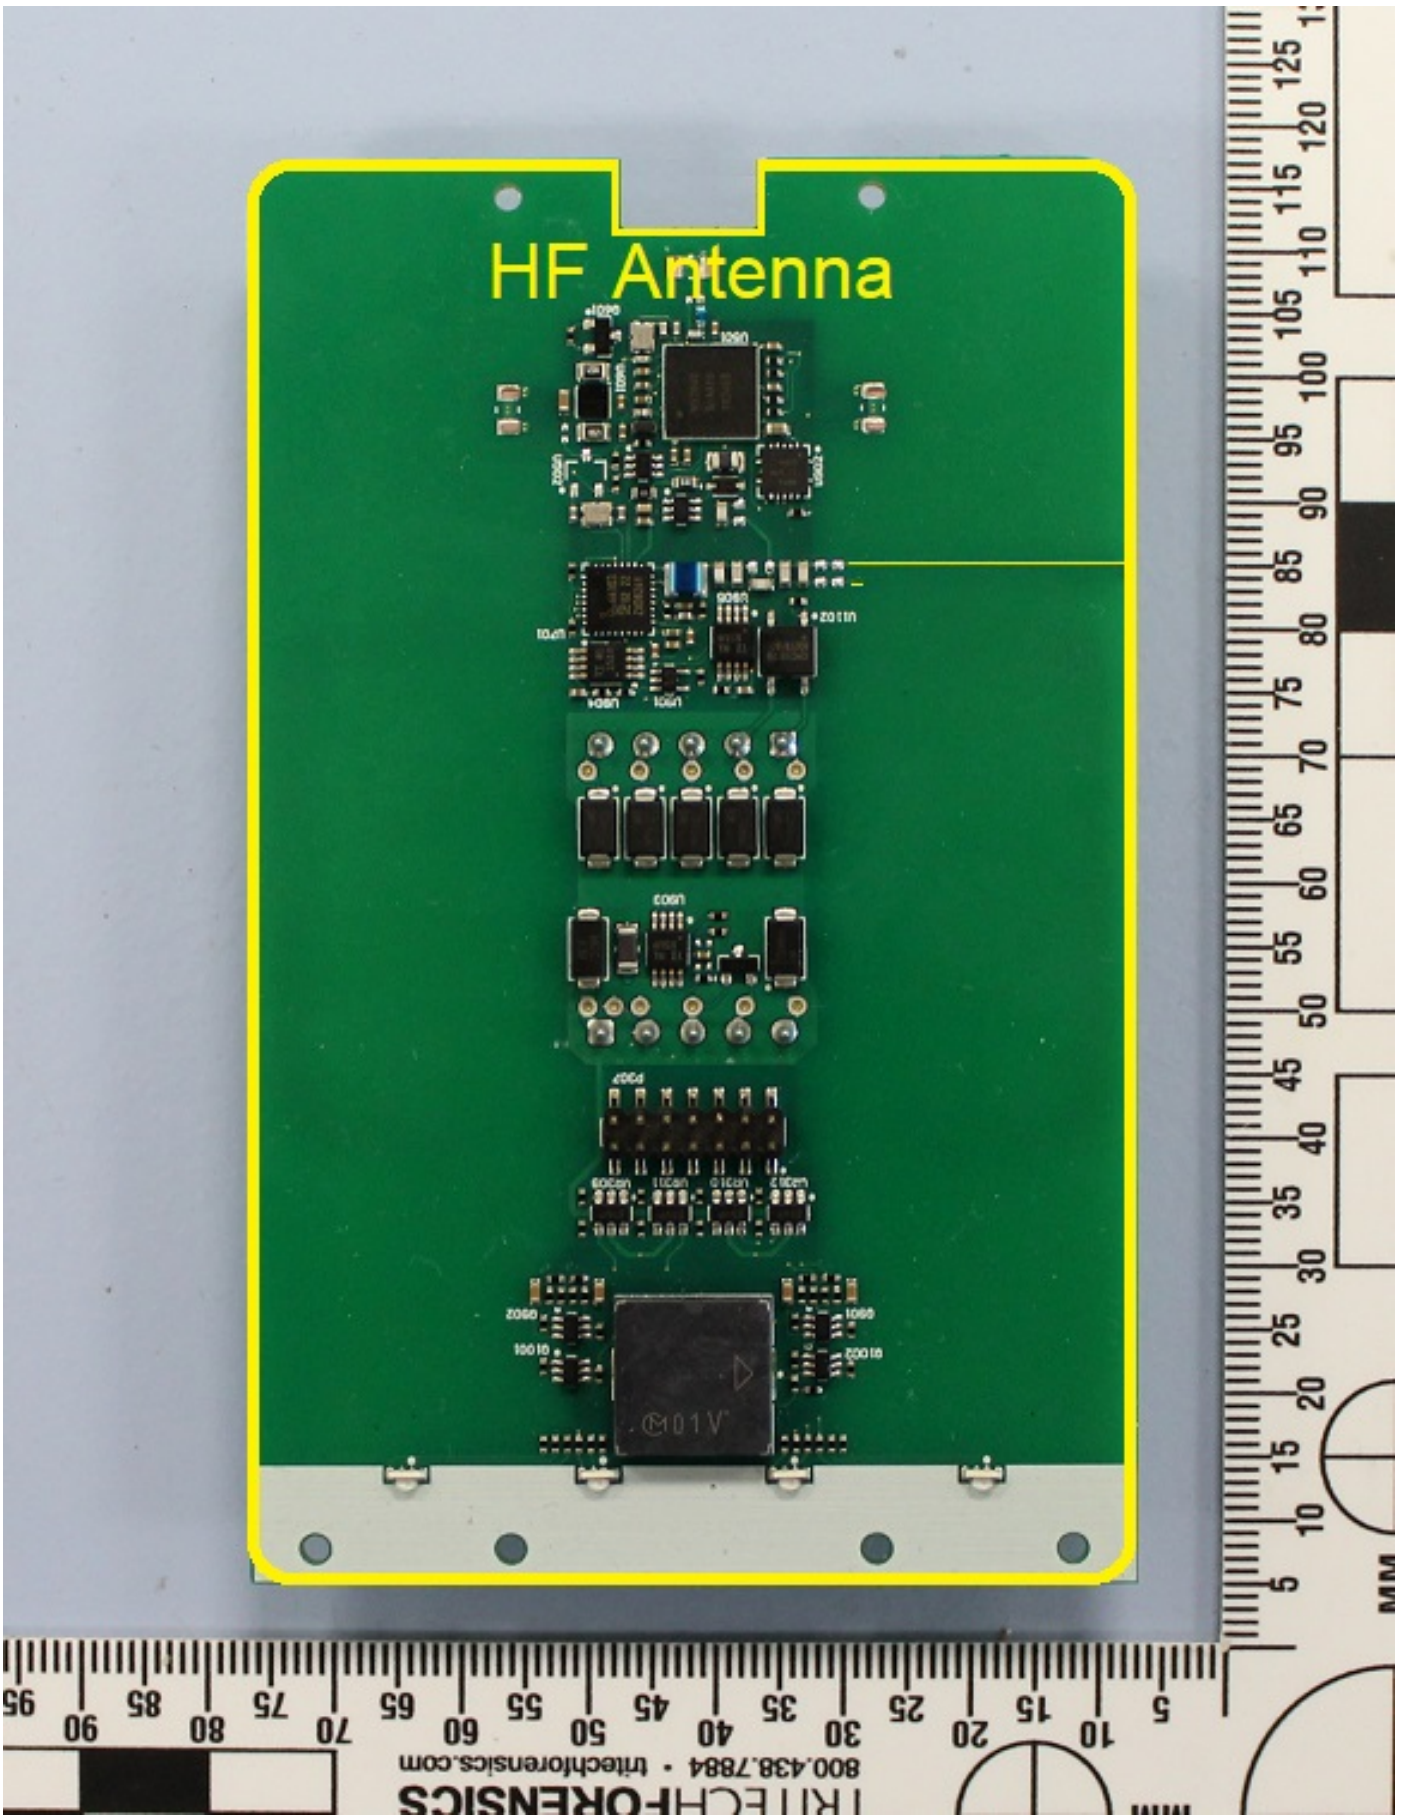

Loop Antenna

Model 40 and model 40K (terminal version shown) LF loop antenna – 125kHz

Model 40 and model 40K HF loop antenna – 13.56MHz

Patch
Antenna

Model 40 and model 40K Bluetooth patch antenna – 2.4GHz