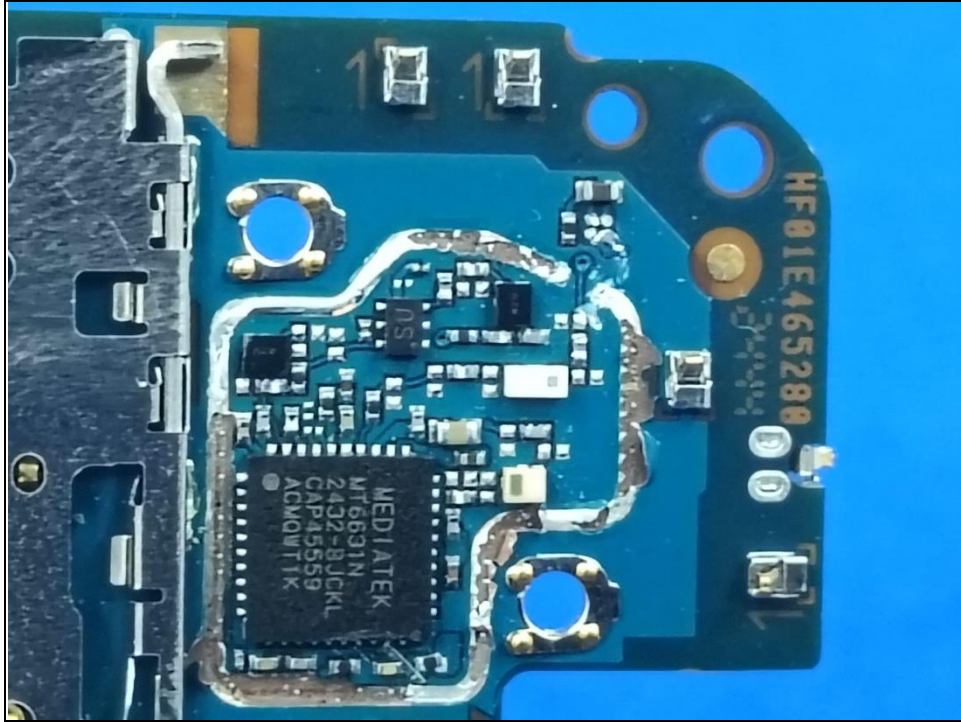

BUREAU
VERITAS

Reference No.: PSU-QBJ2409140110
FCC ID: JOYEB1217

The above antennas please refer to the table below:

TX/RX Function	BAND
TX/RX ANT0	GSM 850; WCDMA B5; LTE B12/41/42
TX/RX ANT1	GSM 1900; WCDMA B2/4
RX ANT2	GSM 850; GSM 1900; WCDMA B2/B4/B5 LTE B12/41
RX ANT3	LTE B42
RX ANT4	LTE B41
RX ANT5	LTE B41
TX ANT6	BT/2.4G WLAN
RX ANT6	LTE B42 GNSS/BT/2.4G WLAN
RX ANT7	LTE B42
TX/RX ANT8	5G WLAN