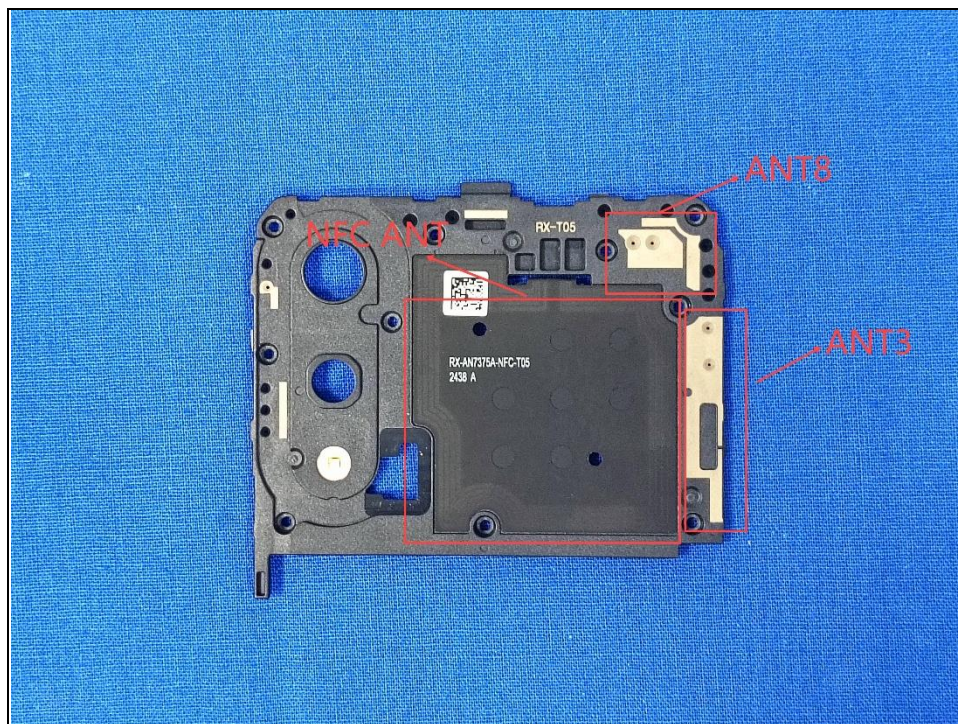

BUREAU
VERITAS

Reference No.: PSU-QBJ2409140110
FCC ID: JOYEB1217

The above antennas please refer to the table below:

TX/RX Function	BAND
TX/RX ANT0	GSM 850; WCDMA B5; LTE B12/41/42
TX/RX ANT1	GSM 1900; WCDMA B2/4
RX ANT2	GSM 850; GSM 1900; WCDMA B2/B4/B5 LTE B12/41
RX ANT3	LTE B42
RX ANT4	LTE B41
RX ANT5	LTE B41
TX ANT6	BT/2.4G WLAN
RX ANT6	LTE B42 GNSS/BT/2.4G WLAN
RX ANT7	LTE B42
TX/RX ANT8	5G WLAN