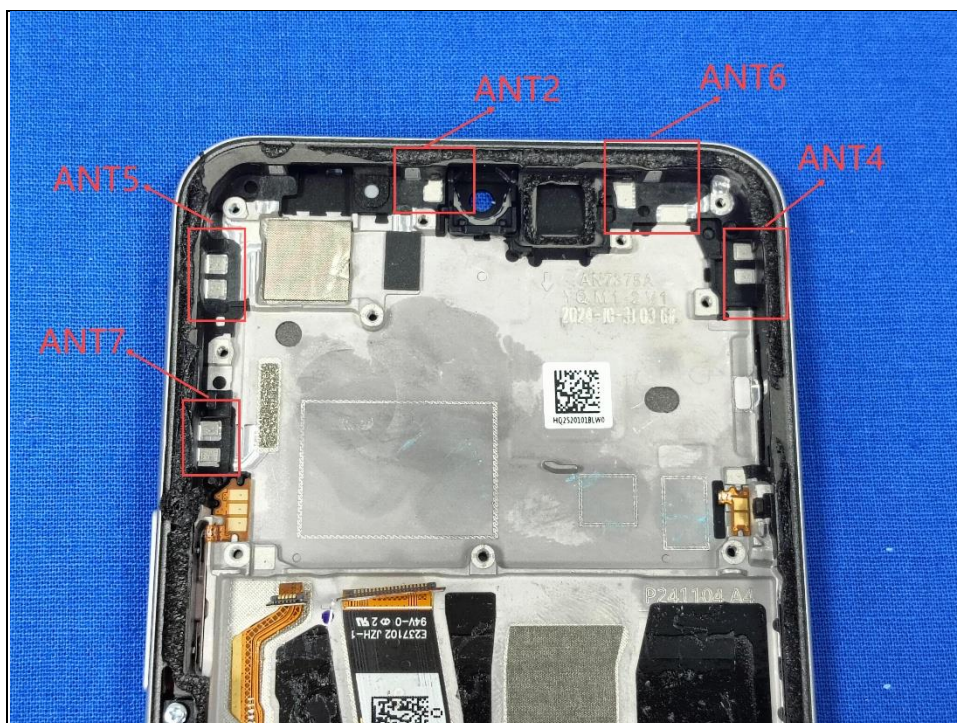

BUREAU
VERITAS

Reference No.: PSU-QBJ2409140110
FCC ID: JOYEB1217

The above antennas please refer to the table below:

TX/RX Function	BAND
TX/RX ANT0	GSM 850; WCDMA B5; LTE B12/41/42
TX/RX ANT1	GSM 1900; WCDMA B2/4
RX ANT2	GSM 850; GSM 1900; WCDMA B2/B4/B5 LTE B12/41
RX ANT3	LTE B42
RX ANT4	LTE B41
RX ANT5	LTE B41
TX ANT6	BT/2.4G WLAN
RX ANT6	LTE B42 GNSS/BT/2.4G WLAN
RX ANT7	LTE B42
TX/RX ANT8	5G WLAN