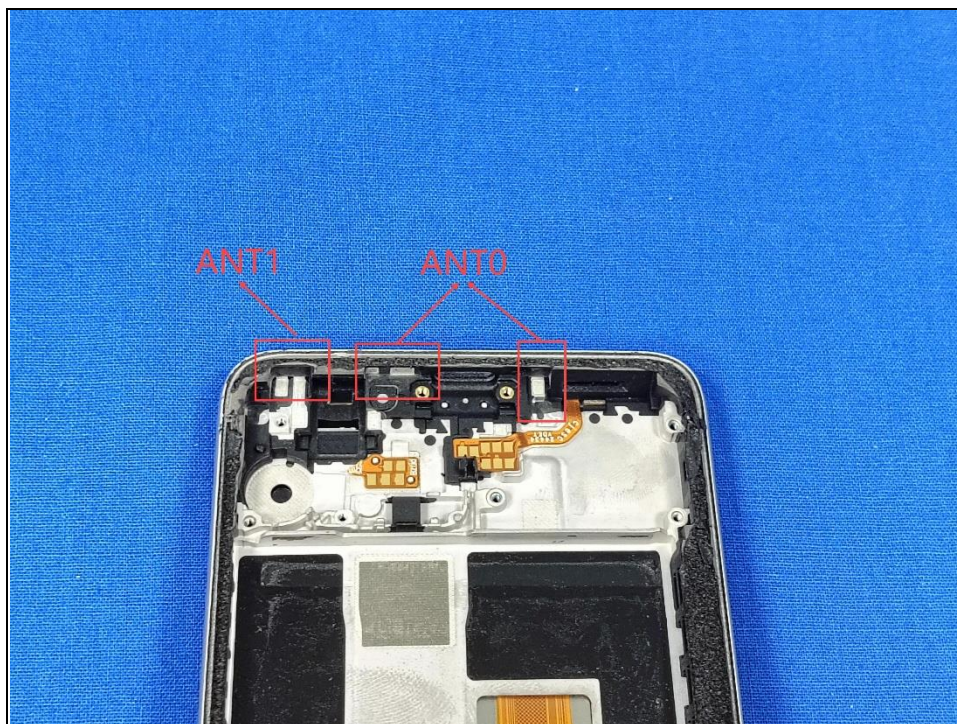

BUREAU
VERITAS

Reference No.: PSU-QBJ2409140110
FCC ID: JOYEB1217

The above antennas please refer to the table below:

TX/RX Function	BAND
TX/RX ANT0	GSM 850; WCDMA B5; LTE B12/41/42
TX/RX ANT1	GSM 1900; WCDMA B2/4
RX ANT2	GSM 850; GSM 1900; WCDMA B2/B4/B5 LTE B12/41
RX ANT3	LTE B42
RX ANT4	LTE B41
RX ANT5	LTE B41
TX ANT6	BT/2.4G WLAN
RX ANT6	LTE B42 GNSS/BT/2.4G WLAN
RX ANT7	LTE B42
TX/RX ANT8	5G WLAN