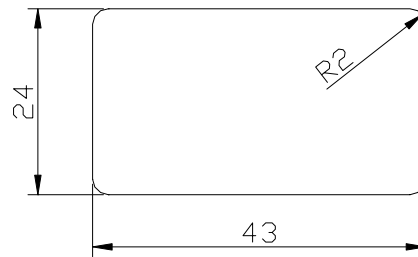

Saturn 6500 Label FCC ID:JNX-OTI-SAT6500

Metal Polyester 43 x 24 mm

OTI P/N 90071410

Label Material: Metal Polyester 966MPS-9.

Size: 43/24±0.2 mm

Number of color: 1.

Logo Color: Black.

Graphics Color: Black.

Font: Arial, Dimensions: 5, 6, 7 and 8 (According to word software).

Supply: Roll

Edited	Checked	Checked	Approved
Name: Tziki Peretz	Name: Chen zhavi	Name: Avner Rimon	Name: Natali Shumski
Date:	Date:	Date:	Date:
Signature:	Signature:	Signature:	Signature: