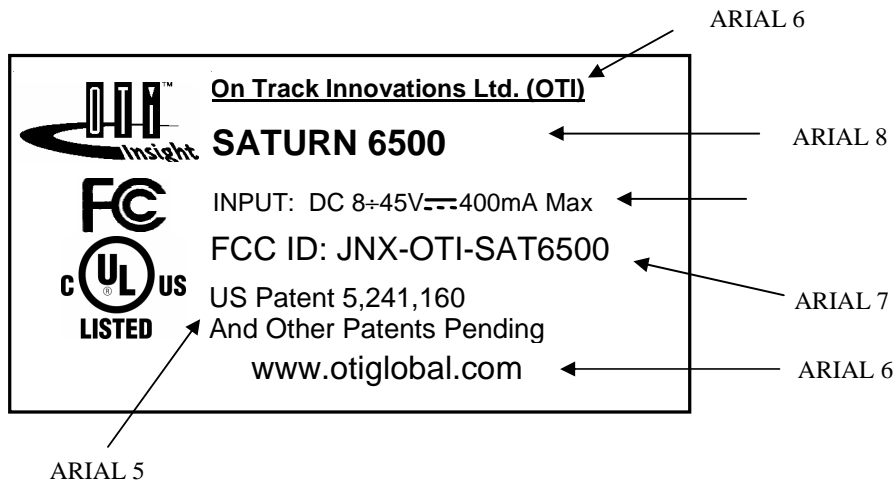

Saturn 6500 Label FCC ID:JNX-OTI-SAT6500

Metal Polyester 43 x 24 mm

OTI P/N 90071410

Label Material: Metal Polyester 966MPS-9.

Size: 43/24±0.2 mm

Number of color: 1.

Logo Color: Black.

Graphics Color: Black.

Font: Arial, Dimensions: 5, 6, 7 and 8 (According to word software).

Supply: Roll

Edited	Checked	Checked	Approved
Name: Tziki Peretz	Name: Chen zhavi	Name: Avner Rimon	Name: Natali Shumski
Date:	Date:	Date:	Date:
Signature:	Signature:	Signature:	Signature: