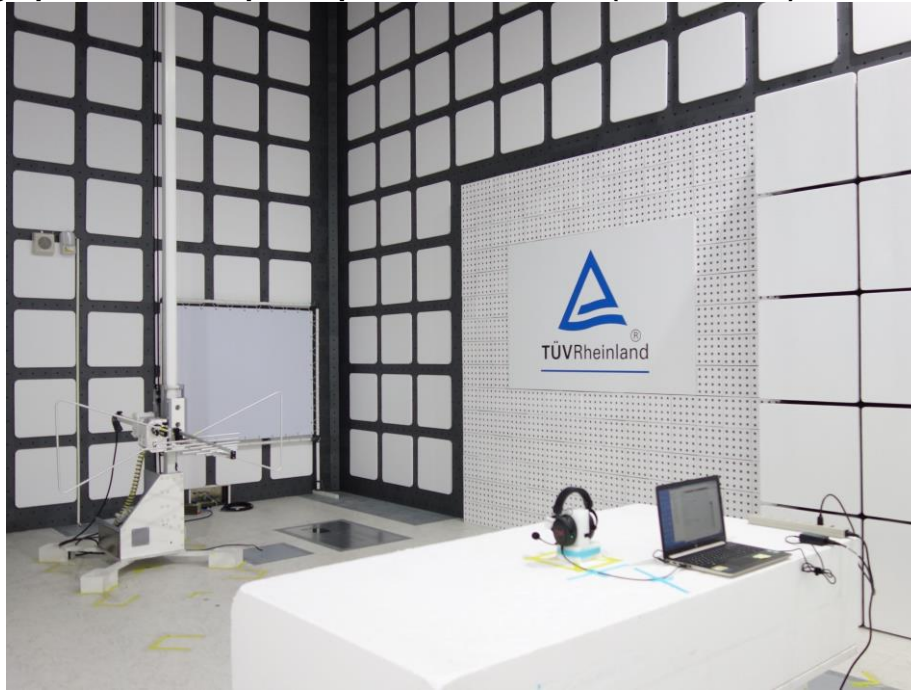

Product: HyperX Cloud Core Wireless Headset

Type Identification: CL004

Photograph 1: Test Setup for Spurious Emissions (Front View 1)

Photograph 2: Test Setup for Spurious Emissions (Front View 2)

Product: HyperX Cloud Core Wireless Headset

Type Identification: CL004

Photograph 3: Test Setup for Spurious Emissions (Back View 1)

Photograph 4: Test Setup for Spurious Emissions (Back View 2)

Product: HyperX Cloud Core Wireless Headset

Type Identification: CL004