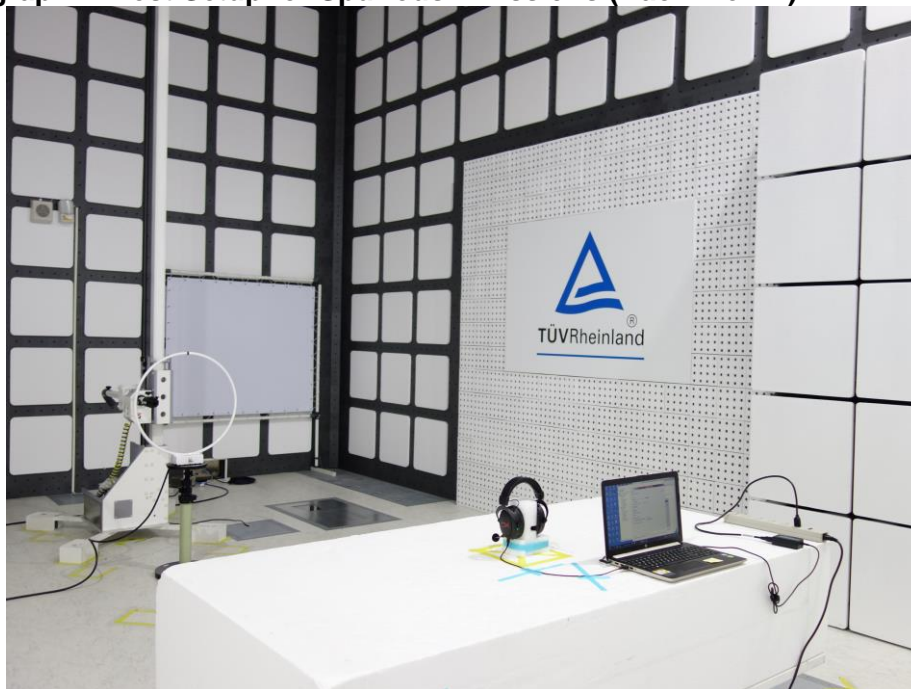

Product: HyperX Cloud Core Wireless Headset

Type Identification: CL004

Photograph 1: Test Setup for Spurious Emissions (Front View 1)

Photograph 2: Test Setup for Spurious Emissions (Front View 2)

Product: HyperX Cloud Core Wireless Headset

Type Identification: CL004

Photograph 3: Test Setup for Spurious Emissions (Back View 1)

Photograph 4: Test Setup for Spurious Emissions (Back View 2)

Product: HyperX Cloud Core Wireless Headset

Type Identification: CL004

Photograph 5: Test Setup for Spurious Emissions (Back View 3)

Photograph 6: Test Setup for Spurious Emissions (Back View 4)

Product: HyperX Cloud Core Wireless Headset

Type Identification: CL004

Photograph 7: Test Setup for Mains Conducted Emissions (Front View)

Photograph 8: Test Setup for Mains Conducted Emissions (Back View)