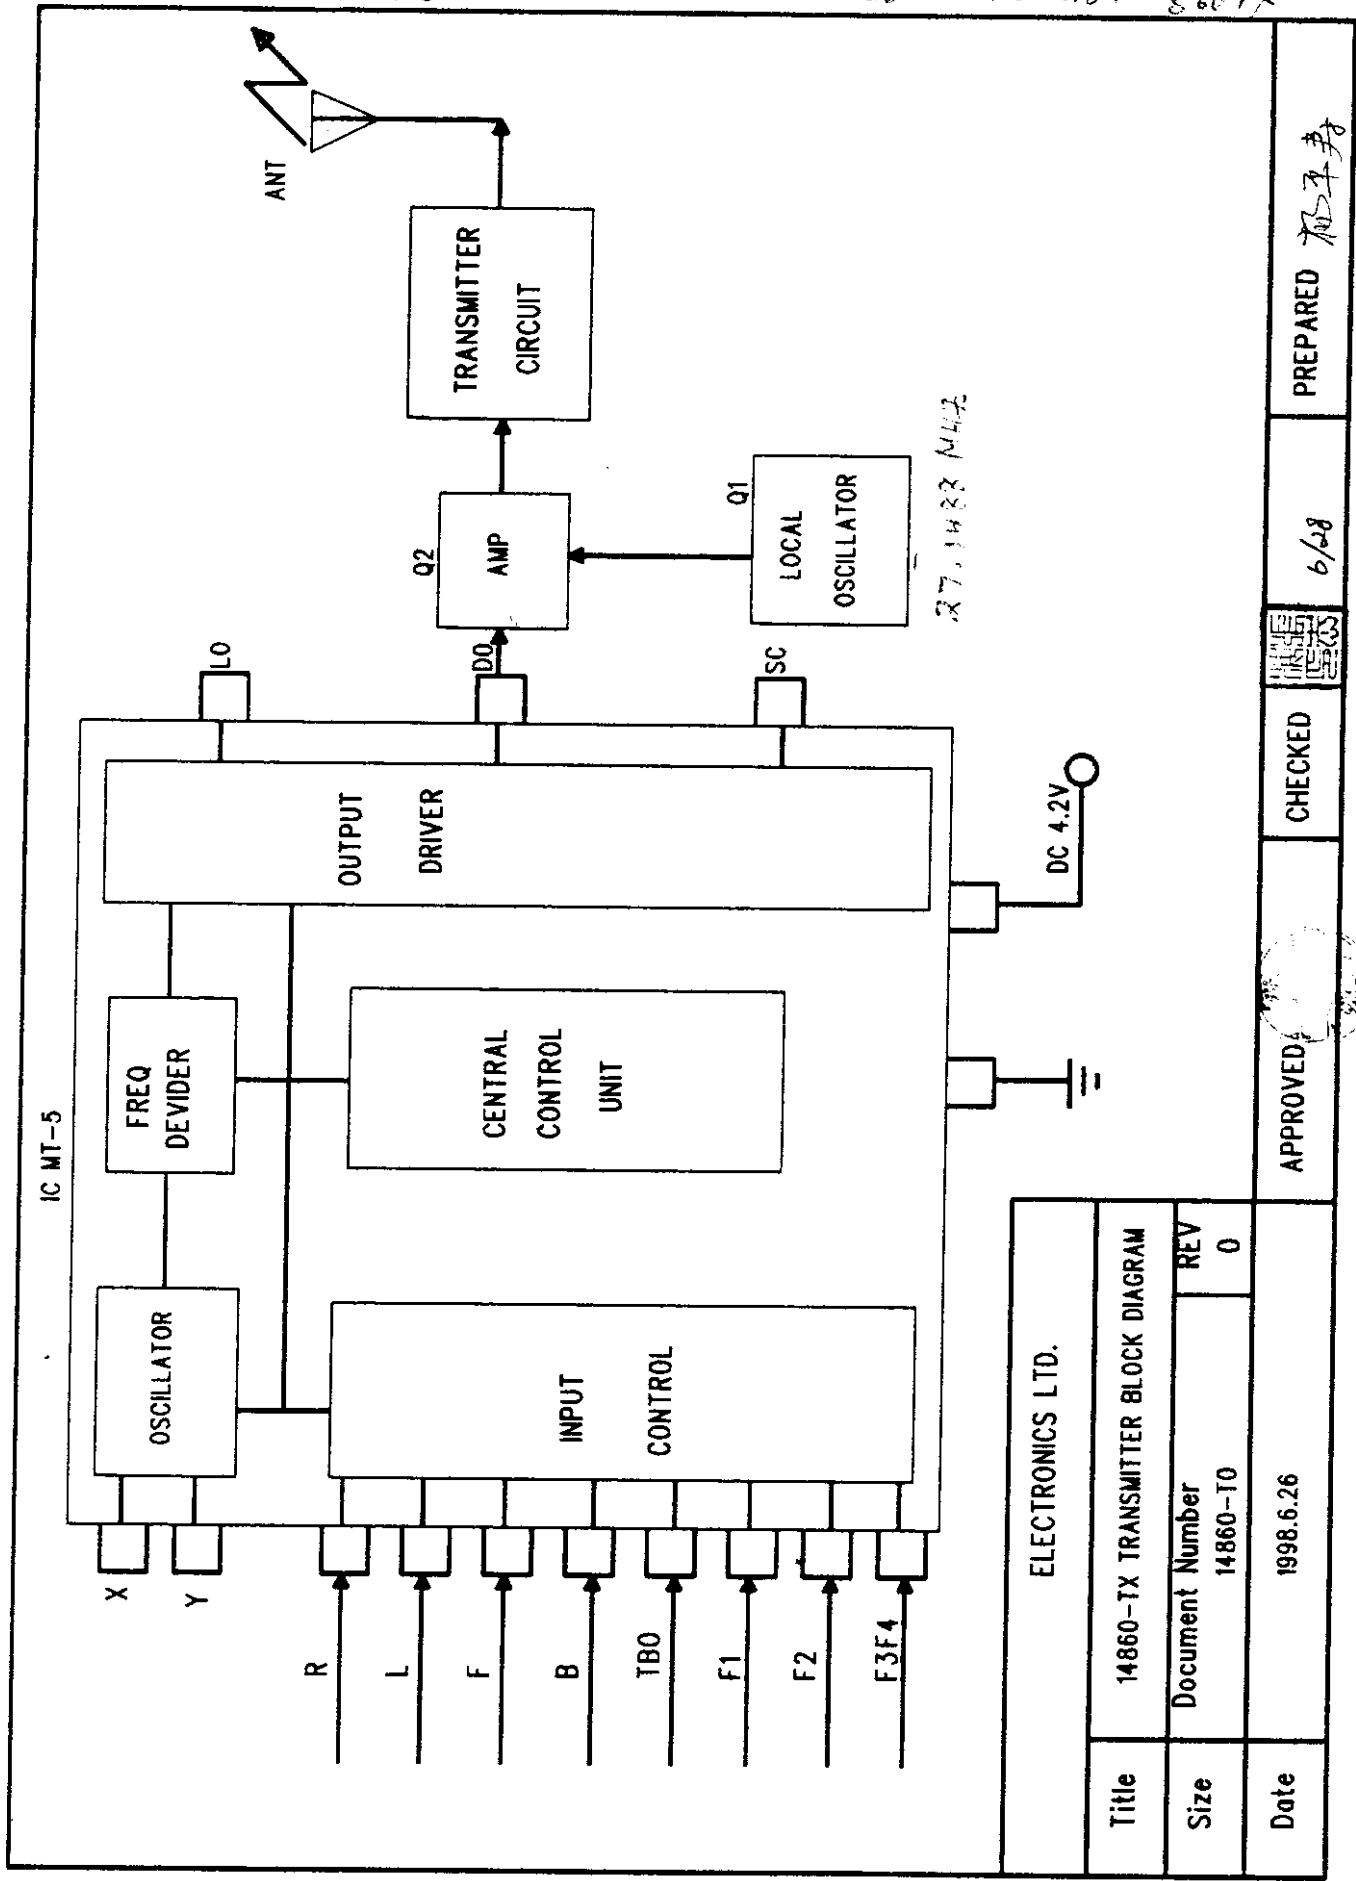

Block Diagram

27.1488 MHz
 TO REMOVE CONTROL CAR BY

Remote Control Car Transmitter
 FCC ID: JHP01MST-860TX

27.1488 MHz

PREPARED 杨平身

6/28

CHECKED

APPROVED

ELECTRONICS LTD.	
Title	14860-TX TRANSMITTER BLOCK DIAGRAM
Size	14860-T0
REV	0
Date	1998.6.26