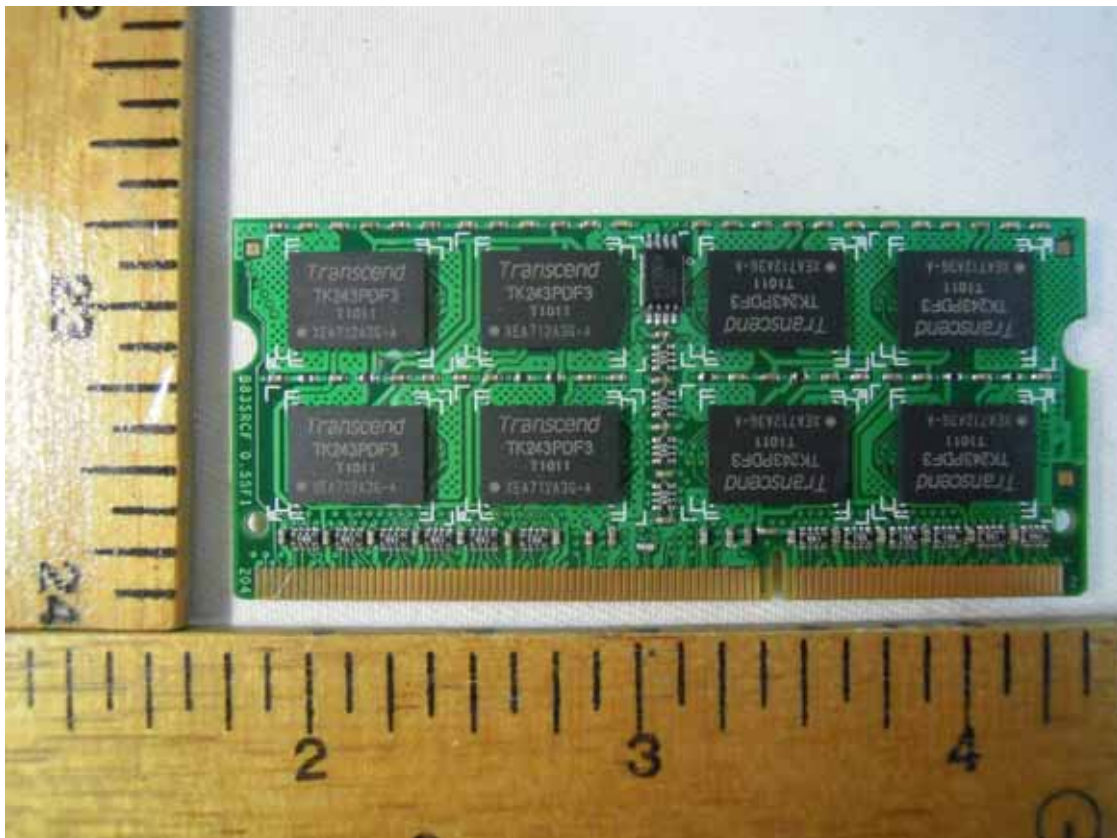

Camera Module: Bison/ BN1KM6SV6-000

Camera Module: YouLiSen / TS5013B1-S1-2D8

Camera Module: YouLiSen / TS5013B1-L1-2M8

Camera Module: Bison / BN1UM6YT1-000

CPU: Intel

Memory: Transcend/ JM1333KSU-1G

Memory: Transcend/ JM1333KSU-2G

Wireless LAN Card: AzureWave/ AW-NB057H

Adapter: DELTA/ ADP-36EH C

Battery: SCUD/ GNF-240

Battery: SCUD/ GNF-660