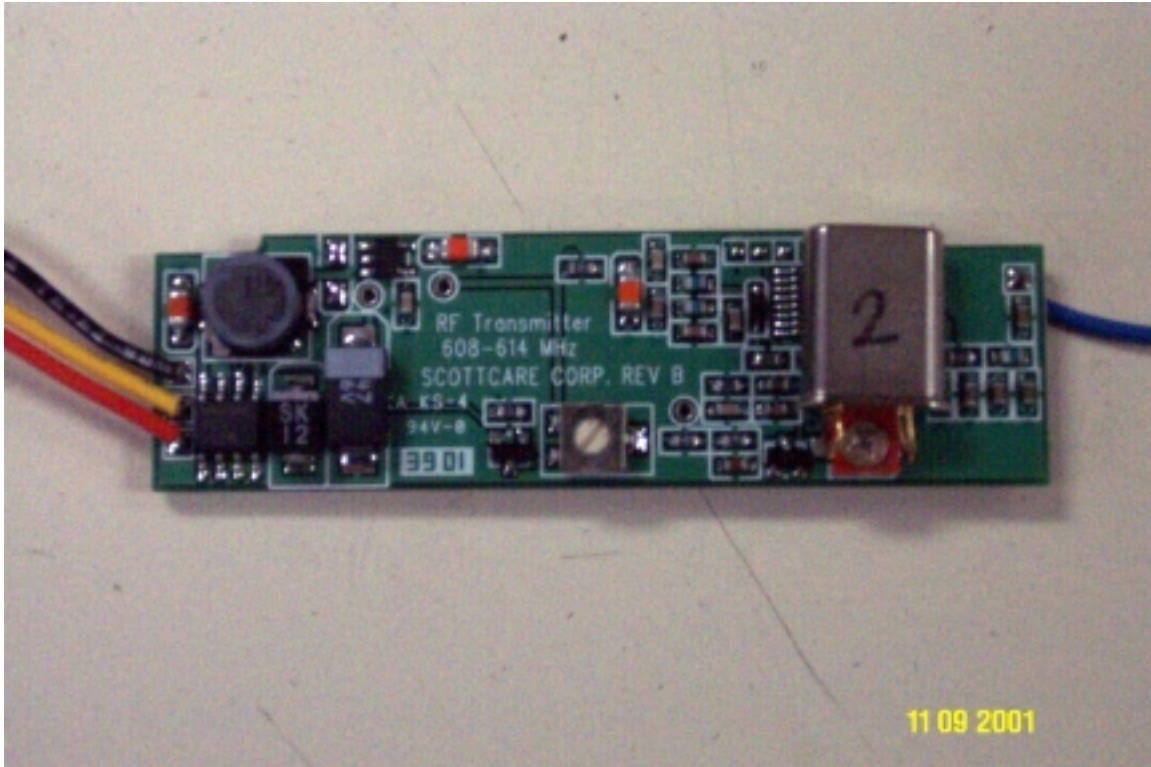

Telemetry Transmitter
608-614MHz Transmitter – Internal Views

Internal view: Inside view of the transmitter board and the ECG5 (ScottCare) board. The combination of the two boards transmits data to the receiver.

Internal view: Another inside view of the Tele-Rehab™ transmitter.

Telemetry Transmitter
608-614MHz Transmitter – Internal Views

Front view: Transmitter board

Rear view: Transmitter board.