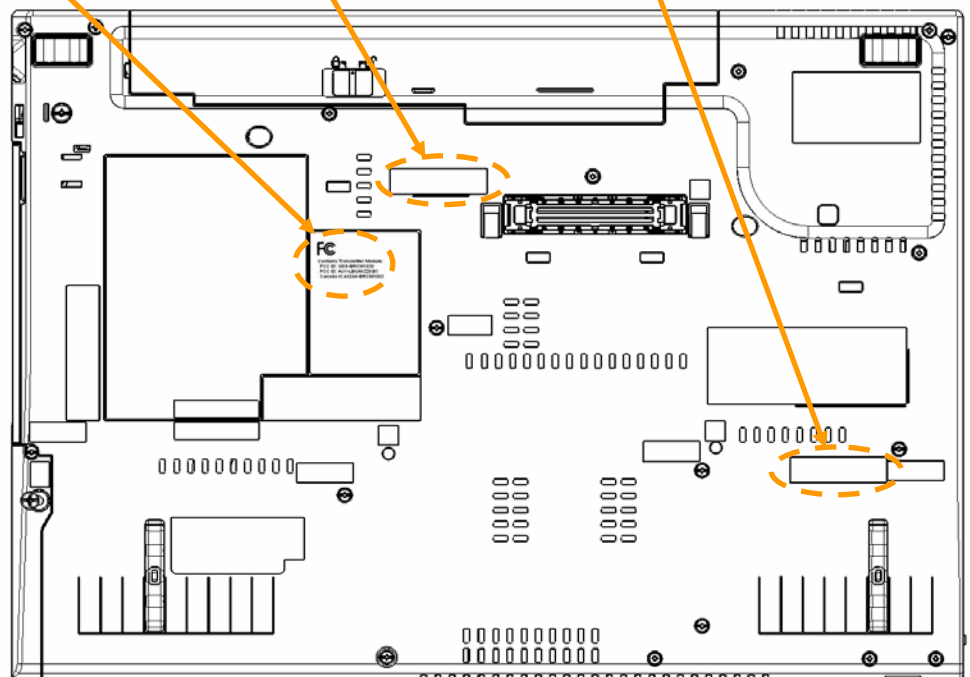

Host PC Information

1. Lenovo, ThinkPad 14.1 inch widescreen model

PCI-express WLAN card slot

PCI-express WWAN card slot

The certification label is affixed on the topside of the applying transmitter device, and the FCC ID and IC Certification Number are visible when the keyboard assembly is removed.

Pre-installed Bluetooth and UWB transmitters' label

Contains Transmitter Module:
FCC ID: QDS-BRCM1033
FCC ID: HJY-LBUA0ZZKB1
Canada IC:4324A-BRCM1033

User installable WLAN's label

TX FCC ID and IC Certification number for an installed WLAN transmitter card located under customer removable Keyboard

User installable WWAN's label

TX FCC ID and IC Certification number for an installed WWAN transmitter card located under customer removable Keyboard

2. Lenovo, ThinkPad 15.4 inch widescreen model

PCI-express WLAN card slot

PCI-express WWAN card slot

The certification label is affixed on the topside of the applying transmitter device, and the FCC ID and IC Certification Number are visible when the keyboard assembly is removed.