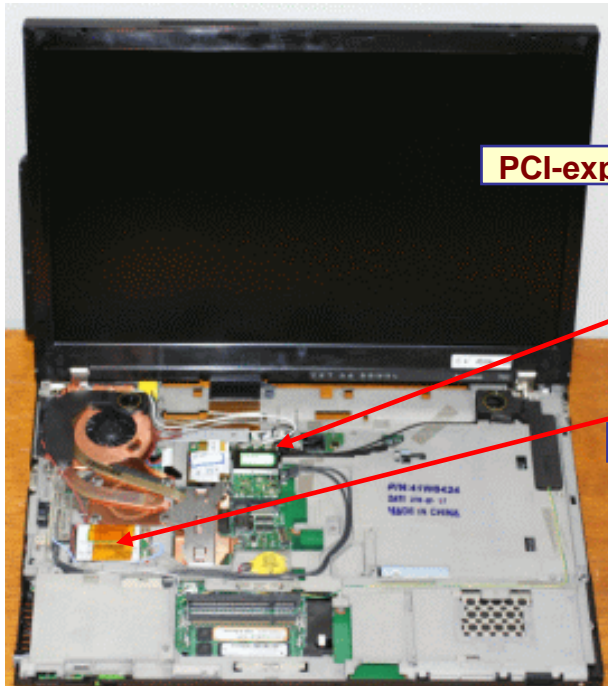

Host PC Information

1. Lenovo, ThinkPad 14.1 inch widescreen model

PCI-express WLAN card slot

PCI-express WWAN card slot

The certification label is affixed on the topside of the applying transmitter device, and the FCC ID and IC Certification Number are visible when the keyboard assembly is removed.

Pre-installed Bluetooth and UWB transmitters' label

Contains Transmitter Module:
FCC ID: QDS-BRCM1033
FCC ID: HJY-LBUA0ZZKB1
Canada IC:4324A-BRCM1033

User installable WLAN's label

TX FCC ID and IC Certification number for an installed WLAN transmitter card located under customer removable Keyboard

User installable WWAN's label

TX FCC ID and IC Certification number for an installed WWAN transmitter card located under customer removable Keyboard

2. Lenovo, ThinkPad 15.4 inch widescreen model

PCI-express WLAN card slot

PCI-express WWAN card slot

The certification label is affixed on the topside of the applying transmitter device, and the FCC ID and IC Certification Number are visible when the keyboard assembly is removed.