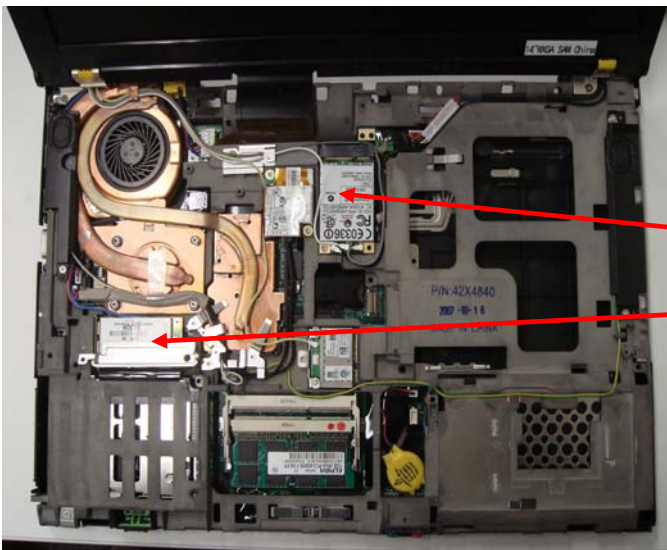

Host PC Information

1. Lenovo, ThinkPad 14.1 inch widescreen model

PCI-express WLAN card slot

PCI-express WWAN card slot

The certification label is affixed on the topside of the applying transmitter device, and the FCC ID and IC Certification Number are visible when the keyboard assembly is removed.

Pre-installed Bluetooth and UWB transmitters' label

Contains Transmitter Module:
FCC ID: QDS-BRCM1033
FCC ID: HJY-LBUA0ZZKB1
Canada IC:4324A-BRCM1033

User installable WLAN's label

TX FCC ID and IC Certification number for an installed WLAN transmitter card located under customer removable Keyboard

User installable WWAN's label

TX FCC ID and IC Certification number for an installed WWAN transmitter card located under customer removable Keyboard

2. Lenovo, ThinkPad 15.4 inch widescreen model

PCI-express WLAN card slot

PCI-express WWAN card slot

The certification label is affixed on the topside of the applying transmitter device, and the FCC ID and IC Certification Number are visible when the keyboard assembly is removed.