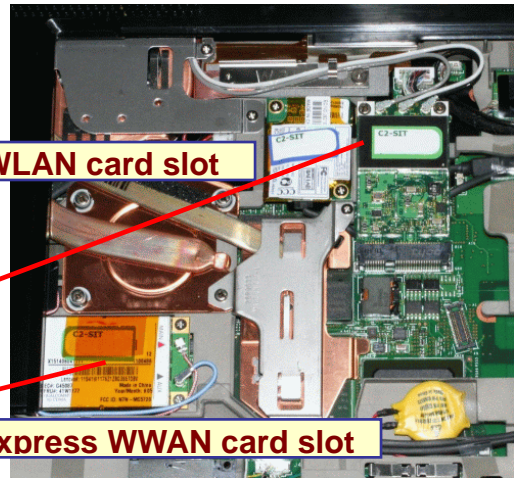

Host PC Information

1. Lenovo, ThinkPad 14.1 inch widescreen model

PCI-express WLAN card slot

PCI-express WWAN card slot

The certification label is affixed on the topside of the applying transmitter device, and the FCC ID and IC Certification Number are visible when the keyboard assembly is removed.

Pre-installed Bluetooth and UWB transmitters' label

Contains Transmitter Module:
FCC ID: QDS-BRCM1033
FCC ID: HJY-LBUA0ZZKB1
Canada IC:4324A-BRCM1033

User installable WLAN's label

TX FCC ID and IC Certification number for an installed WLAN transmitter card located under customer removable Keyboard

User installable WWAN's label

TX FCC ID and IC Certification number for an installed WWAN transmitter card located under customer removable Keyboard

2. Lenovo, ThinkPad 15.4 inch widescreen model

PCI-express WLAN card slot

PCI-express WWAN card slot

The certification label is affixed on the topside of the applying transmitter device, and the FCC ID and IC Certification Number are visible when the keyboard assembly is removed.