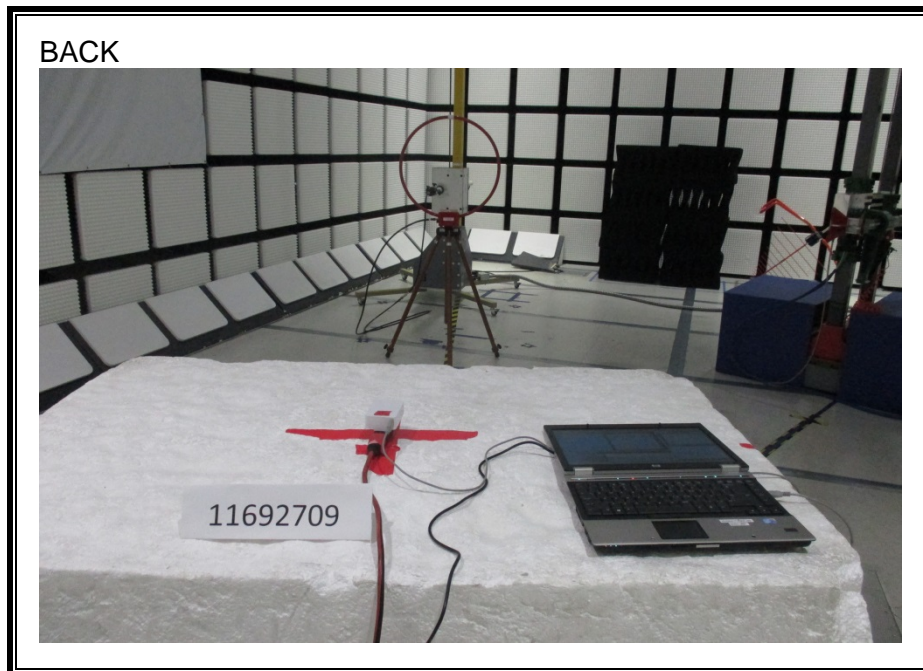

### ANTENNA PORT CONDUCTED RF MEASUREMENT SETUP

**RADIATED RF MEASUREMENT SETUP (BELOW 30 MHz)**

**RADIATED RF MEASUREMENT SETUP (30 – 1000 MHz)**

**RADIATED RF MEASUREMENT SETUP (ABOVE 1 GHz)**

**RADIATED RF MEASUREMENT SETUP FOR PORTABLE CONFIGURATION**

Z-AXIS PHOTO

**AC LINE CONDUCTED EMISSIONS MEASUREMENT SETUP**

**END OF REPORT**