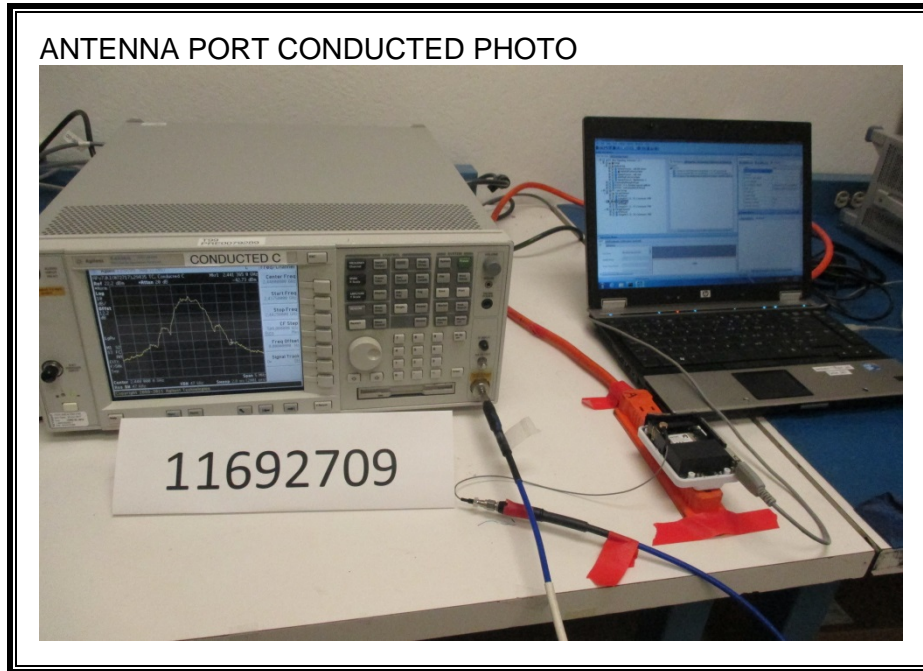

### ANTENNA PORT CONDUCTED RF MEASUREMENT SETUP

**RADIATED RF MEASUREMENT SETUP (BELOW 30 MHz)**

**RADIATED RF MEASUREMENT SETUP (30 – 1000 MHz)**

**RADIATED RF MEASUREMENT SETUP (ABOVE 1 GHz)**

**RADIATED RF MEASUREMENT SETUP FOR PORTABLE CONFIGURATION**

Z-AXIS PHOTO

**AC LINE CONDUCTED EMISSIONS MEASUREMENT SETUP**

**END OF REPORT**