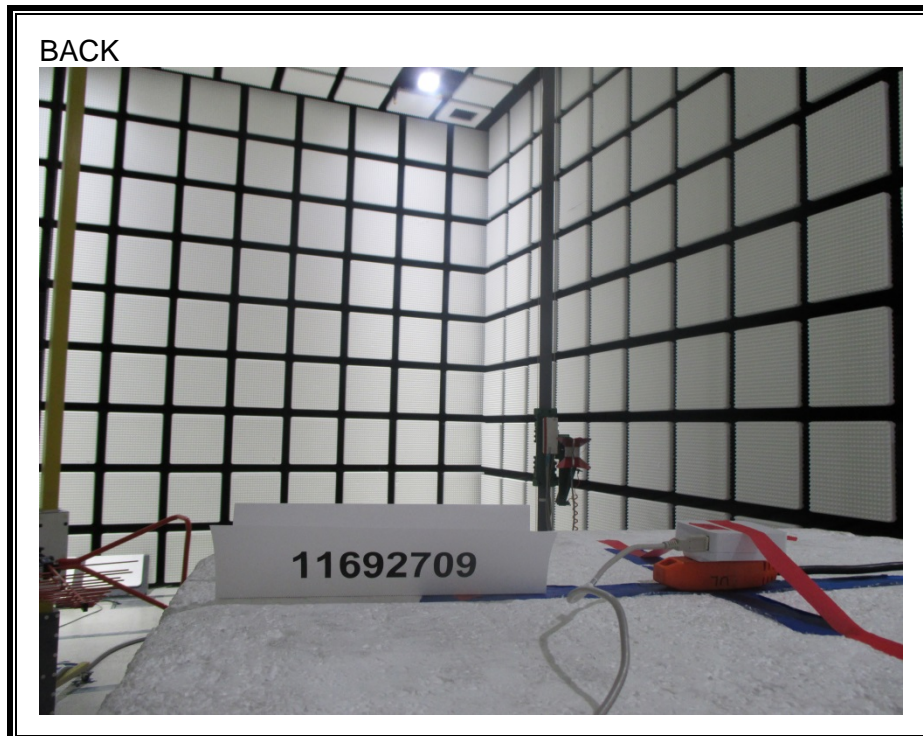

### ANTENNA PORT CONDUCTED RF MEASUREMENT SETUP

**RADIATED RF MEASUREMENT SETUP (BELOW 30 MHz)**

**RADIATED RF MEASUREMENT SETUP (30 – 1000 MHz)**

**RADIATED RF MEASUREMENT SETUP (ABOVE 1 GHz)**

**RADIATED RF MEASUREMENT SETUP FOR PORTABLE CONFIGURATION**

Z-AXIS PHOTO

**AC LINE CONDUCTED EMISSIONS MEASUREMENT SETUP**

**END OF REPORT**