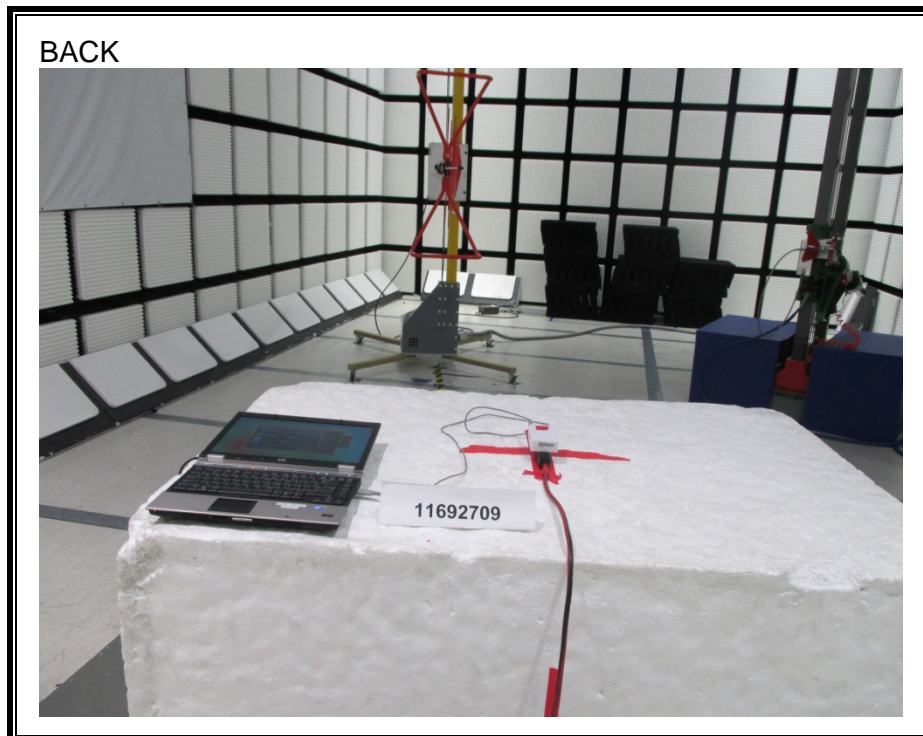

### ANTENNA PORT CONDUCTED RF MEASUREMENT SETUP

**RADIATED RF MEASUREMENT SETUP (BELOW 30 MHz)**

**RADIATED RF MEASUREMENT SETUP (30 – 1000 MHz)**

**RADIATED RF MEASUREMENT SETUP (ABOVE 1 GHz)**

**RADIATED RF MEASUREMENT SETUP FOR PORTABLE CONFIGURATION**

Z-AXIS PHOTO

**AC LINE CONDUCTED EMISSIONS MEASUREMENT SETUP**

**END OF REPORT**