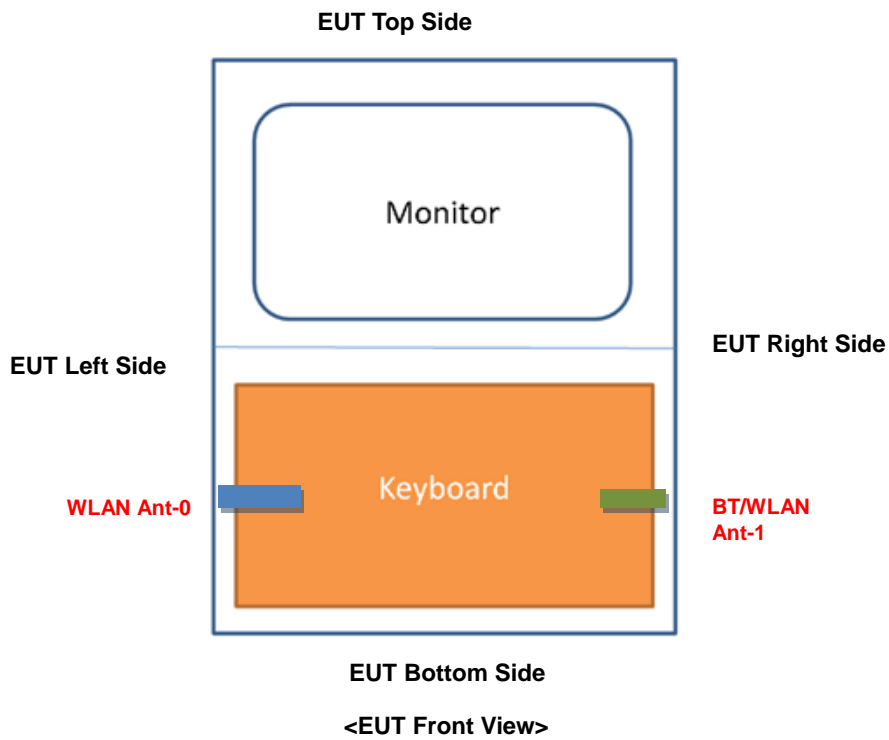

SAR Test Report

<Photographs of EUT>

SAR Test Report

Black

SAR Test Report

<Antenna Location>

The separation distance for antenna to edge:

Antenna	To Top Side (mm)	To Bottom Side (mm)	To Left Side (mm)	To Right Side (mm)
WLAN Ant-0	198	76	2	294
BT / WLAN Ant-1	198	76	294	2

<Photographs of SAR Setup>

Body - Bottom of EUT at 0 mm-White

Body - Bottom of EUT at 0 mm-Black