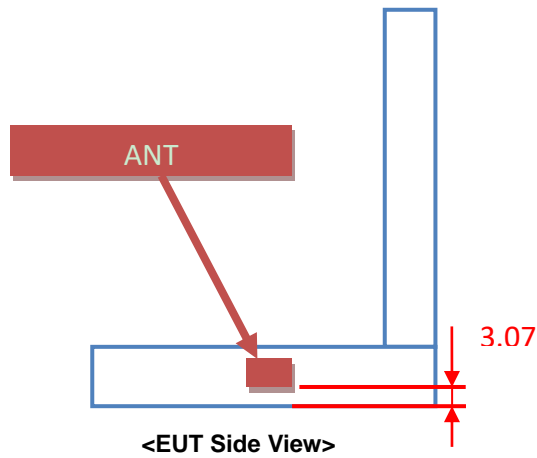

SAR Test Report

<Photographs of EUT>

SAR Test Report

Black

SAR Test Report

<Antenna Location>

The separation distance for antenna to edge:

Antenna	To Top Side (mm)	To Bottom Side (mm)	To Left Side (mm)	To Right Side (mm)
WLAN Ant-0	198	76	2	294
BT / WLAN Ant-1	198	76	294	2

<Photographs of SAR Setup>

Body - Bottom of EUT at 0 mm-White

Body - Bottom of EUT at 0 mm-Black