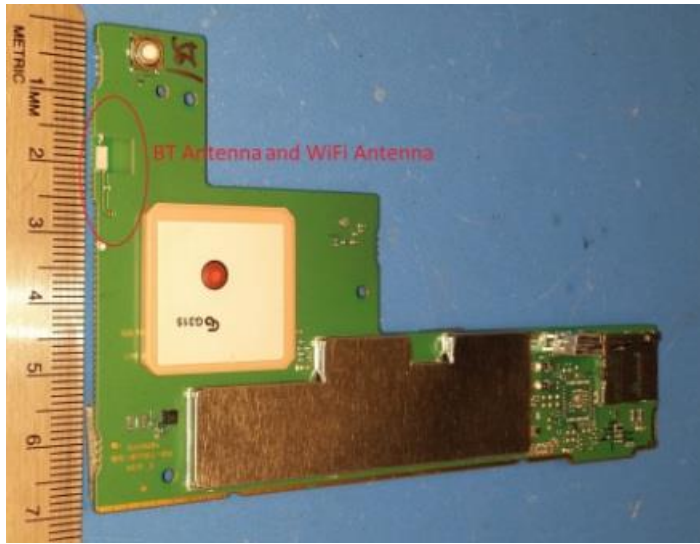

Rogers Labs, Inc.  
4405 West 259<sup>th</sup> Terrace  
Louisburg, KS 66053  
Phone/Fax: (913) 837-3214  
Revision 1

Garmin International, Inc.  
Model: A03102  
Test #: 160912  
Test to: CFR47 15C, RSS-247, RSS-210  
File: A03102 Short Term Conf IntPho

SN's: 3931931315 / 3931931301  
FCC ID: IPH-03102  
IC: 1792A-03102  
Date: December 10, 2016  
Page 1 of 3

1315 / 3931931301  
D: IPH-03102

Louisburg, KS 66053  
Phone/Fax: (913) 837-3214  
Revision 1

Test #: 160912  
Test to: CFR47 15C, RSS-247, RSS-210  
File: A03102 Short Term Conf IntPho

IC: 1792A-03102  
Date: December 10, 2016  
Page 2 of 3

Rogers Labs, Inc.  
4405 West 259<sup>th</sup> Terrace  
Louisburg, KS 66053  
Phone/Fax: (913) 837-3214  
Revision 1

Garmin International, Inc.  
Model: A03102  
Test #: 160912  
Test to: CFR47 15C, RSS-247, RSS-210  
File: A03102 Short Term Conf IntPho