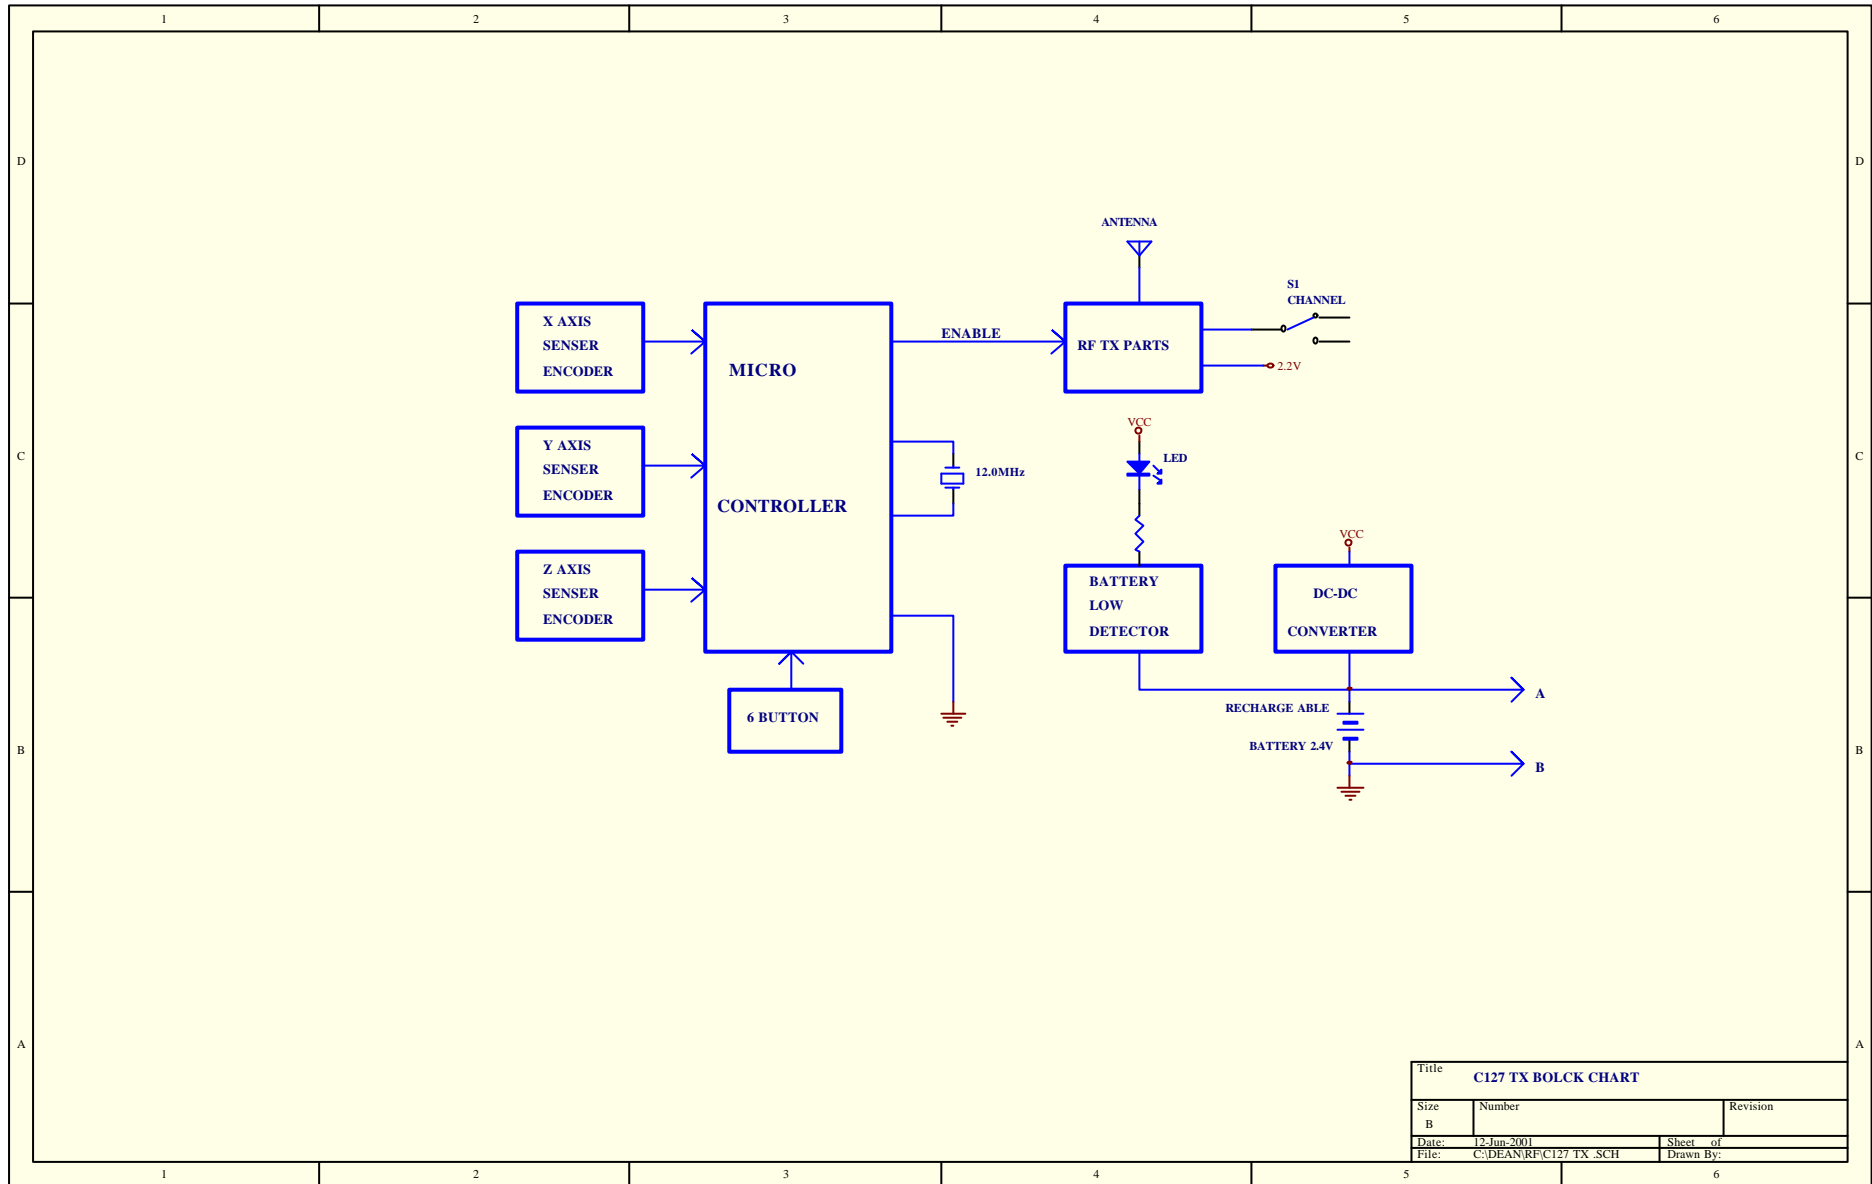

Title		
C127 RX BOLCK CHART		
Size	Number	Revision
B		
Date:	12-Jun-2001	Sheet of
File:	C:\DEAN\RF\C127RX B.SCH	Drawn By:

Title		
C127 TX BOLCK CHART		
Size	Number	Revision
B		
Date:	12-Jun-2001	Sheet of
File:	C:\DEAN\RF\C127 TX .SCH	Drawn By: