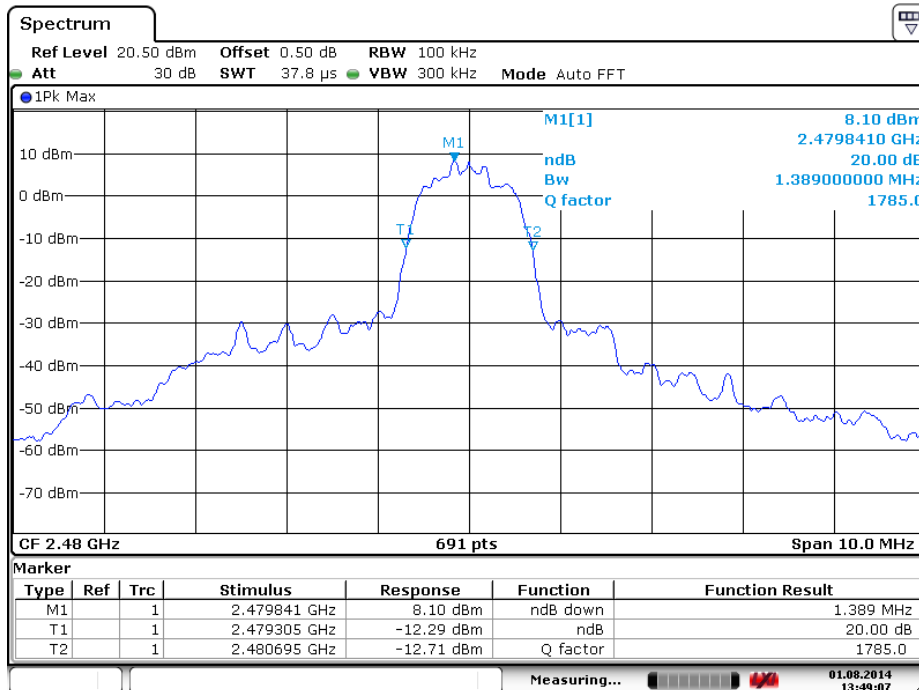

20dB BW Plot

Date: 1.AUG.2014 13:51:20

Date: 1.AUG.2014 13:49:07