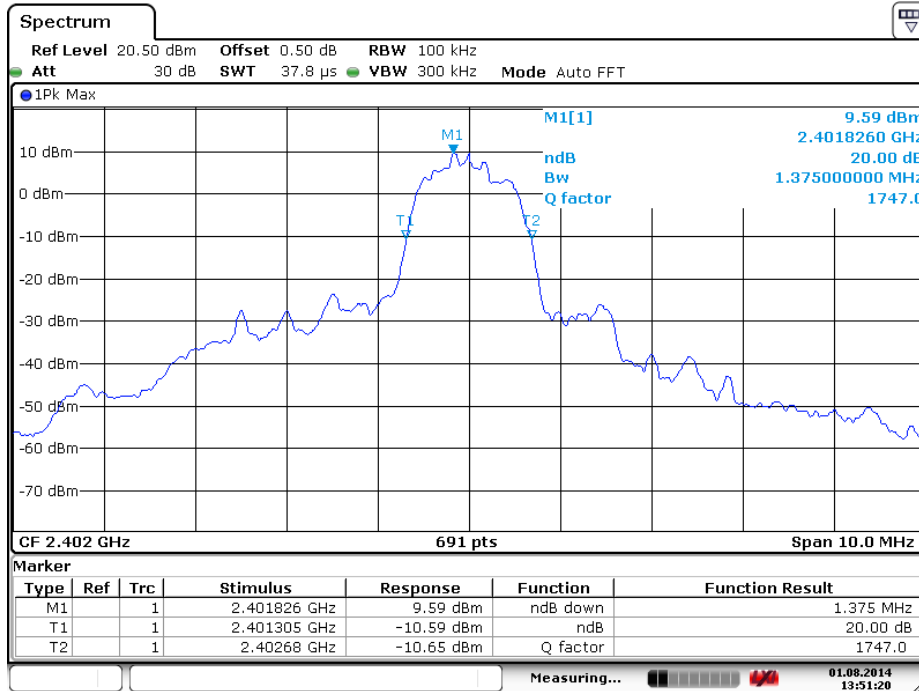

20dB BW Plot

Date: 1.AUG.2014 13:51:20

Date: 1.AUG.2014 13:49:07