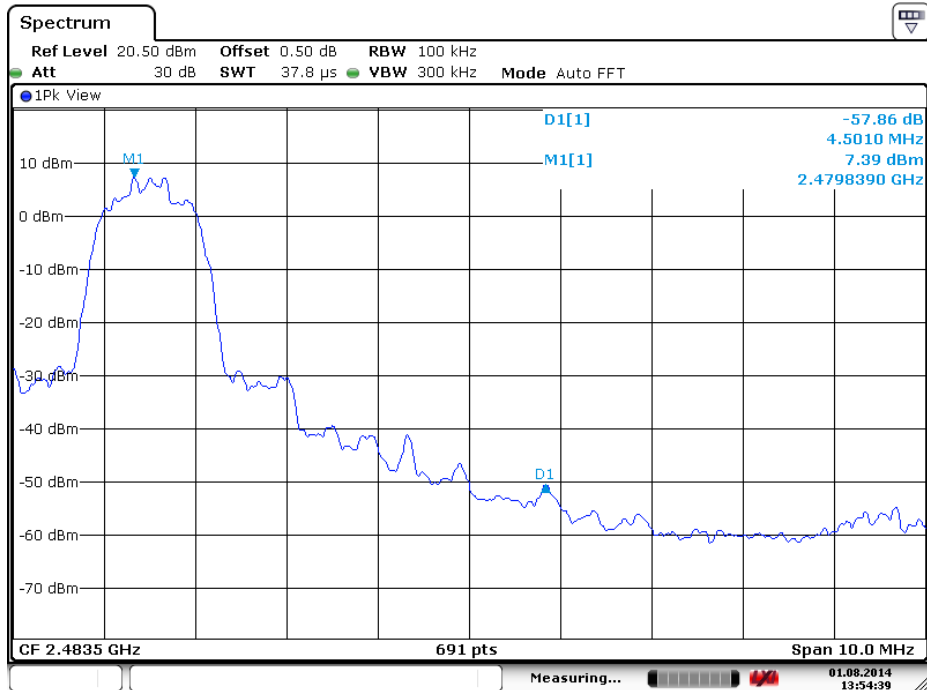

Bandedge Plot

Date: 1.AUG.2014 13:53:01

Date: 1.AUG.2014 13:54:39