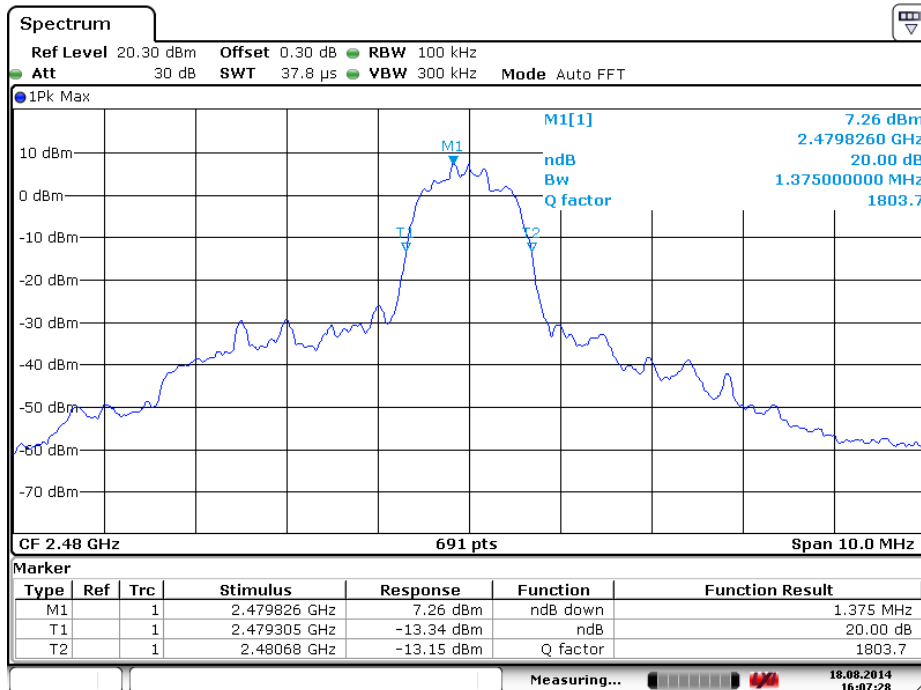

## 20dB BW Plot

Date: 18.AUG.2014 16:02:01

Date: 18.AUG.2014 16:07:28