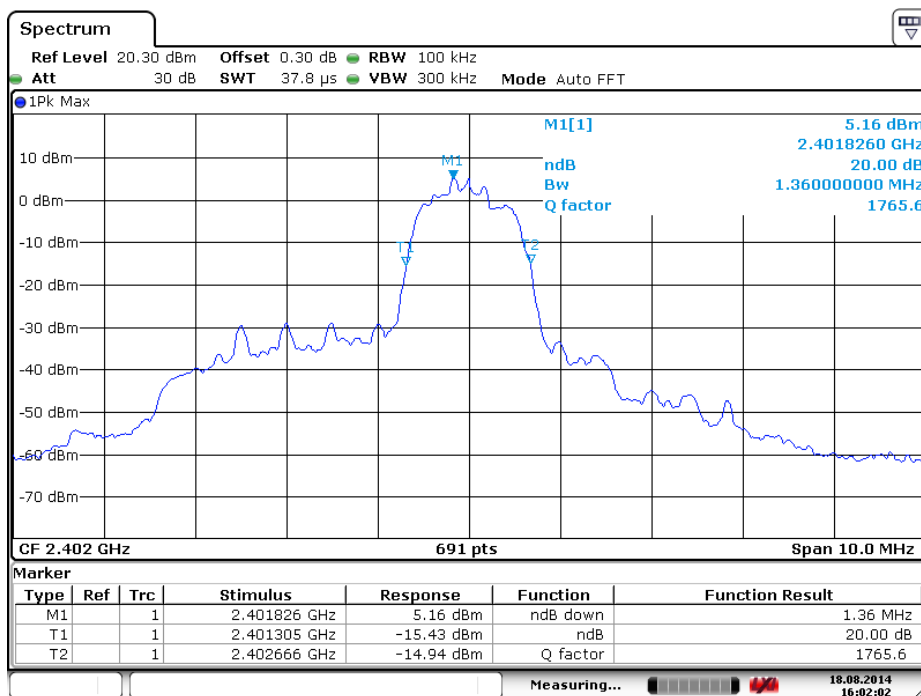

## 20dB BW Plot

Date: 18.AUG.2014 16:02:01

Date: 18.AUG.2014 16:07:28